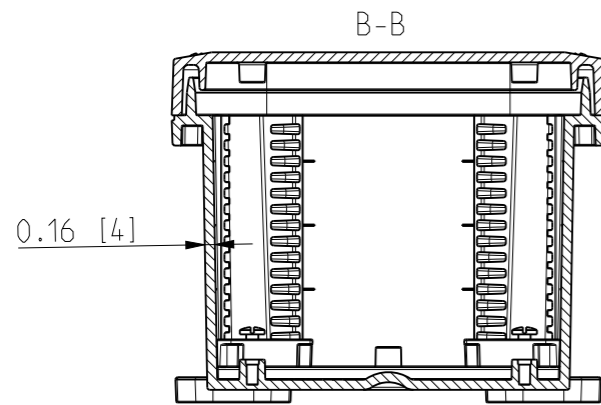

ID	Description	Date	By	Appr.
A		2.1.2018	KA	
B	More dimensions added.	10.09.2018	MTN	

FRONT VIEW WITH COVER REMOVED

FRONT VIEW WITH COVER REMOVED AND BACK PANEL DISPLAYED

Dimensions in inches [mm]

Material: Polycarbonate		Ensto Mat:		Replaces:
ENSTO Ensto Finland Oy Ensto Smart Buildings		UPC G080604 / UPC T080604		Replaced:
Scale 1:3	Date 18.12.2017	Dimensional drawing		Drw No: 000385246 B
A3	By KA			Ref: Polybox
Sheet No: 1 (1)	Ctrl			Code: UPC x080604