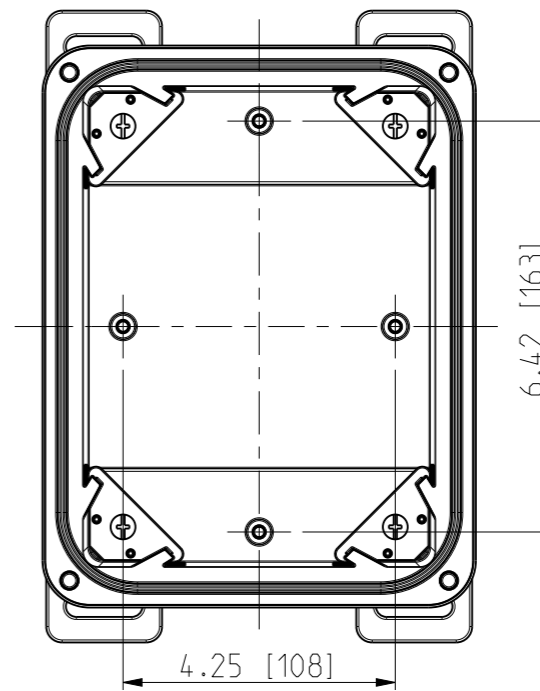

ID	Description	Date	By	Appr.
A		2.1.2018	KA	
B	More dimensions added.	10.09.2018	MTN	

FRONT VIEW WITH COVER REMOVED

FRONT VIEW WITH COVER REMOVED AND BACK PANEL DISPLAYED

Dimensions in inches [mm]

Material: Polycarbonate		Ensto Mat:		Replaces:
ENSTO Ensto Finland Oy Ensto Smart Buildings		UPC G080604 / UPC T080604		Replaced:
Scale 1:3	Date 18.12.2017	Dimensional drawing		Drw No: 000385246 B
A3	By KA			Ref: Polybox
Sheet No: 1 (1)	Ctrl			Code: UPC x080604