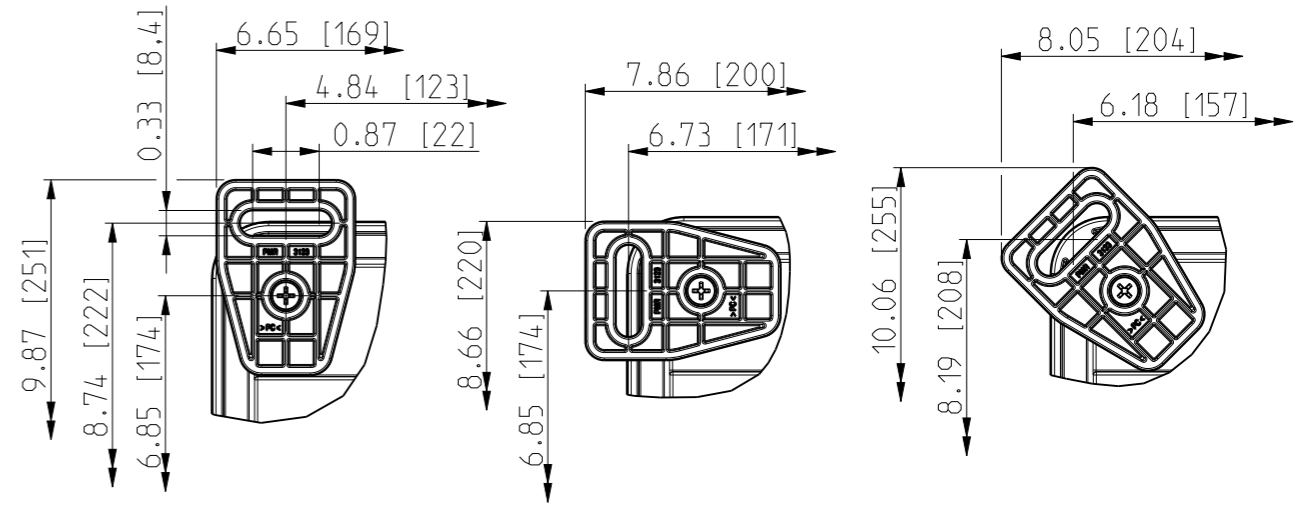

ID	Description	Date	By	Appr.
A		2.1.2018	KA	
B	More dimensions added.	10.09.2018	MTN	

FRONT VIEW WITH COVER REMOVED

FRONT VIEW WITH COVER REMOVED AND BACK PANEL DISPLAYED

Dimensions in inches [mm]

Material: Polycarbonate		Ensto Mat:		Replaces:
ENSTO Ensto Finland Oy Ensto Smart Buildings		UPC G080604 / UPC T080604		Replaced:
Scale 1:3	Date 18.12.2017	Dimensional drawing		Drw No: 000385246 B
A3	By KA			Ref: Polybox
Sheet No: 1 (1)	Ctrl			Code: UPC x080604