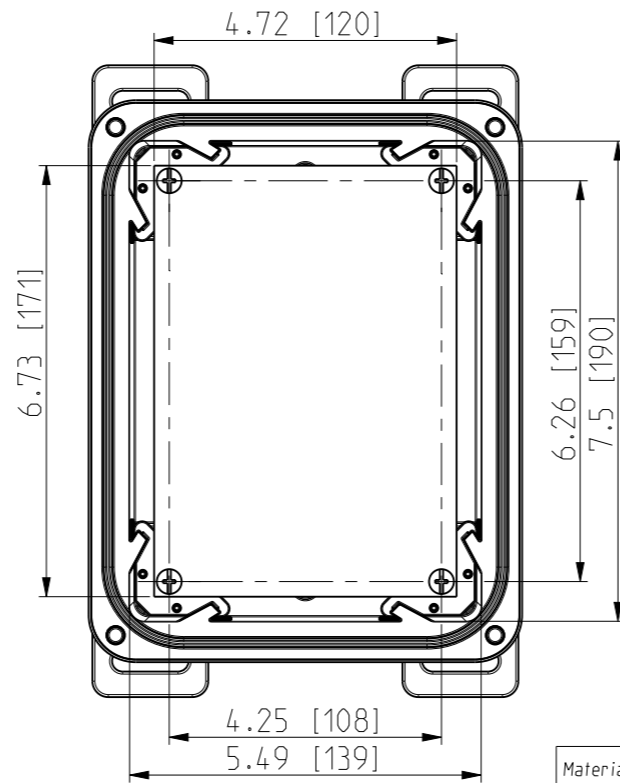

ID	Description	Date	By	Appr.
A		2.1.2018	KA	
B	More dimensions added.	10.09.2018	MTN	

FRONT VIEW WITH COVER REMOVED

FRONT VIEW WITH COVER REMOVED AND BACK PANEL DISPLAYED

Dimensions in inches [mm]

Material: Polycarbonate		Ensto Mat:		Replaces:
ENSTO Ensto Finland Oy Ensto Smart Buildings		UPC G080604 / UPC T080604		Replaced:
Scale 1:3	Date 18.12.2017	Dimensional drawing		Drw No: 000385246 B
A3	By KA			Ref: Polybox
Sheet No: 1 (1)	Ctrl			Code: UPC x080604