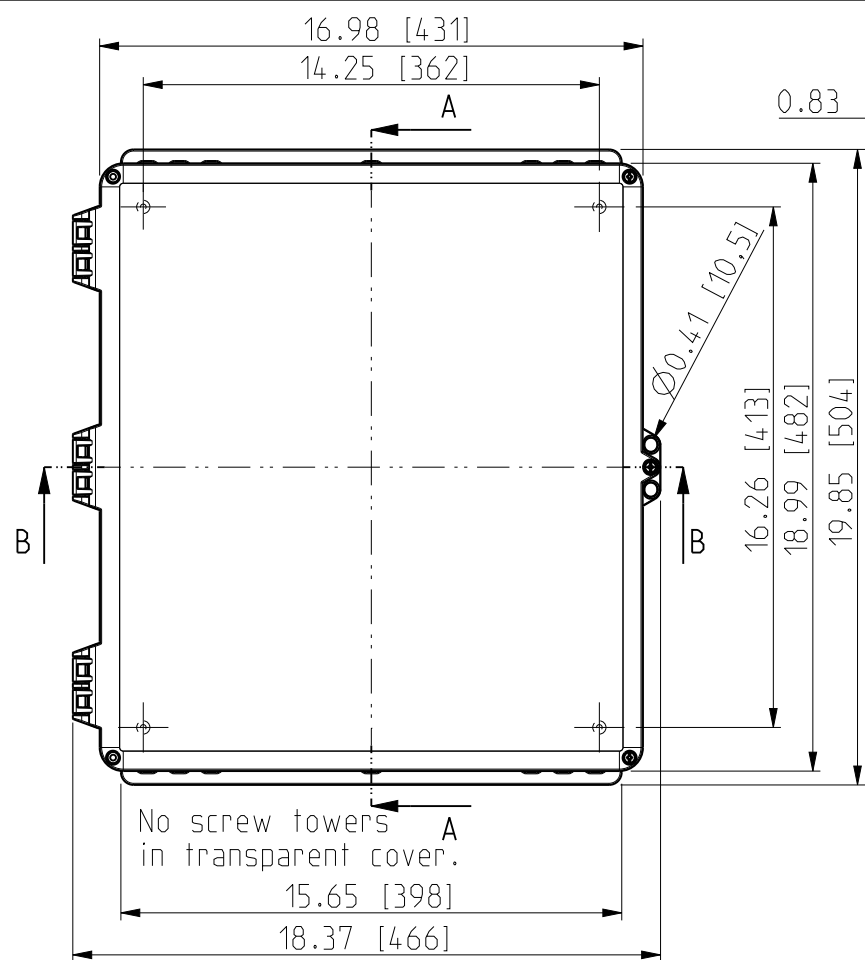

ID	Description	Date	By	Appr.
A		2.1.2018	KA	
B	Added more dimensions.	17.09.2018	MTN	

FRONT VIEW WITH COVER REMOVED

FRONT VIEW WITH COVER REMOVED AND BACK PANEL DISPLAYED

Dimensions in inches [mm]

Material: Polycarbonate		Ensto Mat:	
ENSTO Ensto Finland Oy Ensto Smart Buildings			
Scale: 1:6	Date: 19.12.2017	UPC G181610HSF / UPC T181610HSF Dimensional drawing	
A3	By: KA		
Sheet No: 1 (1)	Checked:		
		Replaces:	
		Replaced:	
		Drw No: 000385558 B	
		Ref: Polybox	
		Code: UPC x181610HSF	