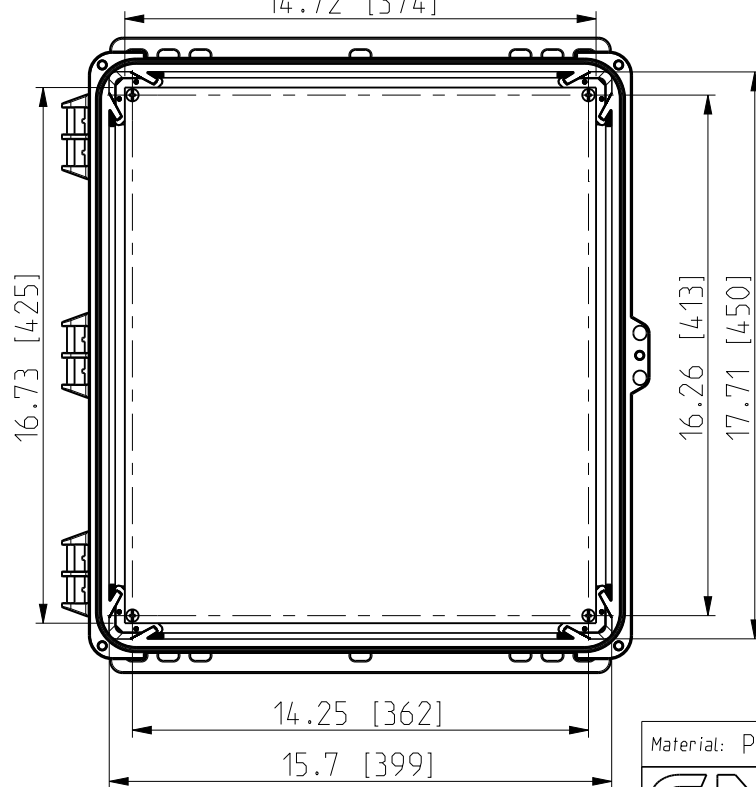

ID	Description	Date	By	Appr.
A		2.1.2018	KA	
B	Added more dimensions.	17.09.2018	MTN	

FRONT VIEW WITH COVER REMOVED

FRONT VIEW WITH COVER REMOVED AND BACK PANEL DISPLAYED

Dimensions in inches [mm]

Material: Polycarbonate		Ensto Mat:	
ENSTO Ensto Finland Oy Ensto Smart Buildings			
Scale: 1:6	Date: 19.12.2017	UPC G181610HSF / UPC T181610HSF Dimensional drawing	
A3	By: KA		
Sheet No: 1 (1)	Checked:		
		Replaces:	
		Replaced:	
		Drw No: 000385558 B	
		Ref: Polybox	
		Code: UPC x181610HSF	