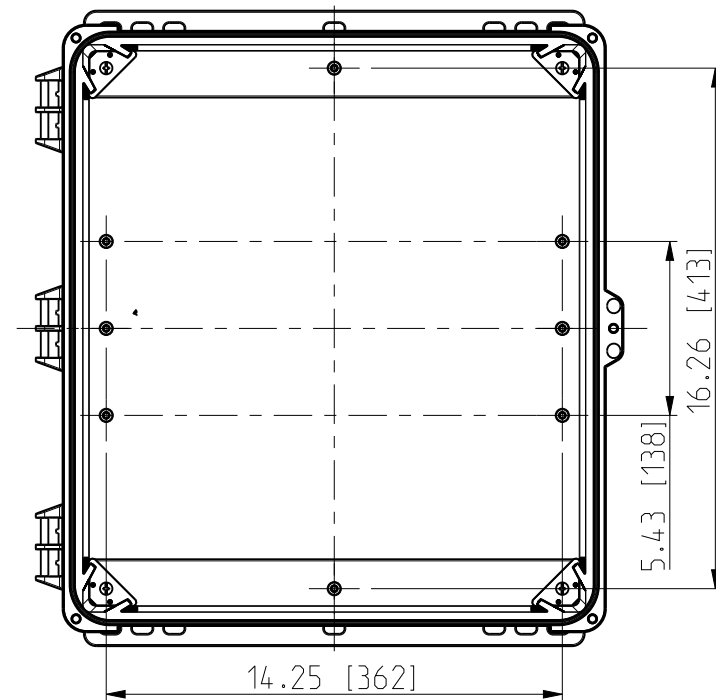

ID	Description	Date	By	Appr.
A		2.1.2018	KA	
B	Added more dimensions.	17.09.2018	MTN	

FRONT VIEW WITH COVER REMOVED

FRONT VIEW WITH COVER REMOVED AND BACK PANEL DISPLAYED

Dimensions in inches [mm]

Material: Polycarbonate		Ensto Mat:	
ENSTO Ensto Finland Oy Ensto Smart Buildings			
Scale: 1:6	Date: 19.12.2017	UPC G181610HSF / UPC T181610HSF Dimensional drawing	
A3	By: KA		
Sheet No: 1 (1)	Checked:		
		Replaces:	
		Replaced:	
		Drw No: 000385558 B	
		Ref: Polybox	
		Code: UPC x181610HSF	