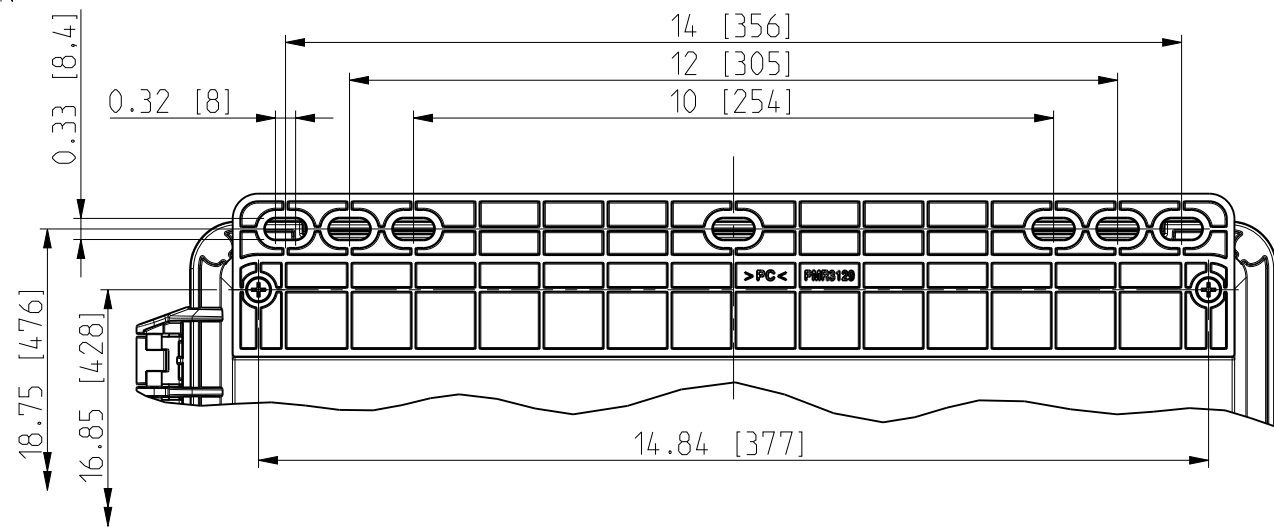

ID	Description	Date	By	Appr.
A		2.1.2018	KA	
B	Added more dimensions.	17.09.2018	MTN	

FRONT VIEW WITH COVER REMOVED

FRONT VIEW WITH COVER REMOVED AND BACK PANEL DISPLAYED

Dimensions in inches [mm]

Material: Polycarbonate		Ensto Mat:	
ENSTO Ensto Finland Oy Ensto Smart Buildings			
Scale: 1:6	Date: 19.12.2017	UPC G181610HSF / UPC T181610HSF Dimensional drawing	
A3	By: KA		
Sheet No: 1 (1)	Checked:		
		Replaces:	
		Replaced:	
		Drw No: 000385558 B	
		Ref: Polybox	
		Code: UPC x181610HSF	