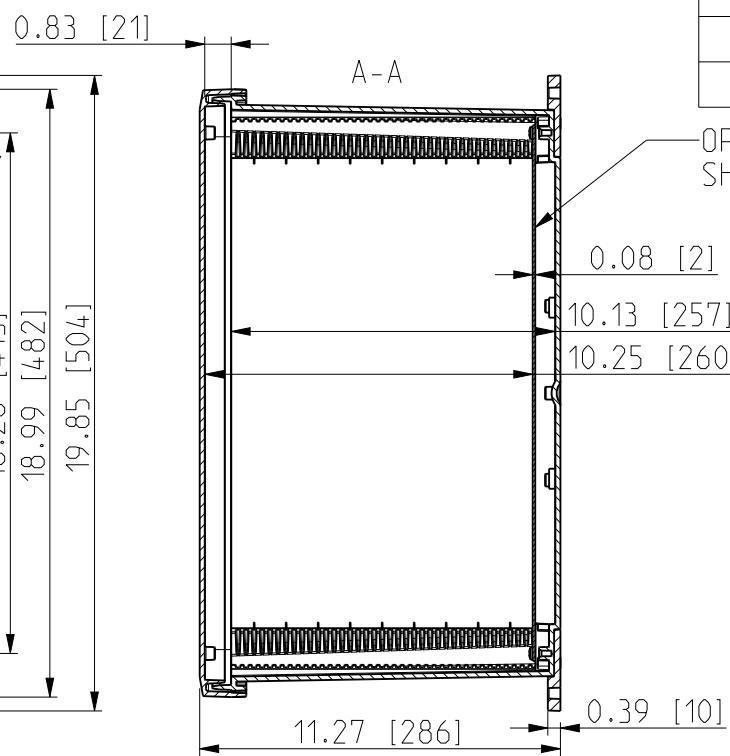

ID	Description	Date	By	Appr.
A		2.1.2018	KA	
B	Added more dimensions.	17.09.2018	MTN	

FRONT VIEW WITH COVER REMOVED

FRONT VIEW WITH COVER REMOVED AND BACK PANEL DISPLAYED

Dimensions in inches [mm]

Material: Polycarbonate		Ensto Mat:	
ENSTO Ensto Finland Oy Ensto Smart Buildings			
Scale: 1:6	Date: 19.12.2017	UPC G181610HSF / UPC T181610HSF Dimensional drawing	
A3	By: KA		
Sheet No: 1 (1)	Checked:		
		Replaces:	
		Replaced:	
		Drw No: 000385558 B	
		Ref: Polybox	
		Code: UPC x181610HSF	