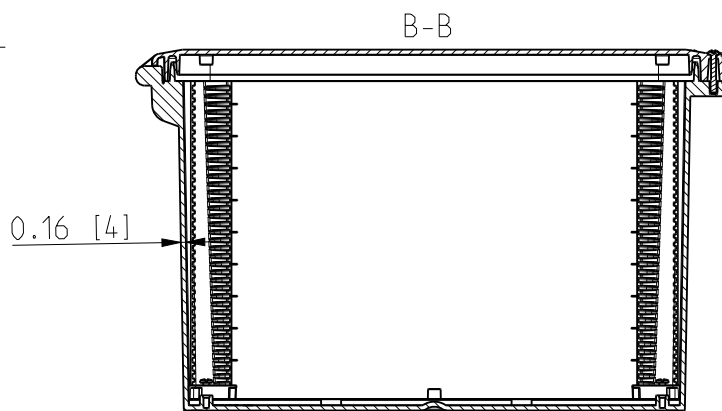

ID	Description	Date	By	Appr.
A		2.1.2018	KA	
B	Added more dimensions.	17.09.2018	MTN	

FRONT VIEW WITH COVER REMOVED

FRONT VIEW WITH COVER REMOVED AND BACK PANEL DISPLAYED

Dimensions in inches [mm]

Material: Polycarbonate		Ensto Mat:	
ENSTO Ensto Finland Oy Ensto Smart Buildings			
Scale: 1:6	Date: 19.12.2017	UPC G181610HSF / UPC T181610HSF Dimensional drawing	
A3	By: KA		
Sheet No: 1 (1)	Checked:		
		Replaces:	
		Replaced:	
		Drw No: 000385558 B	
		Ref: Polybox	
		Code: UPC x181610HSF	