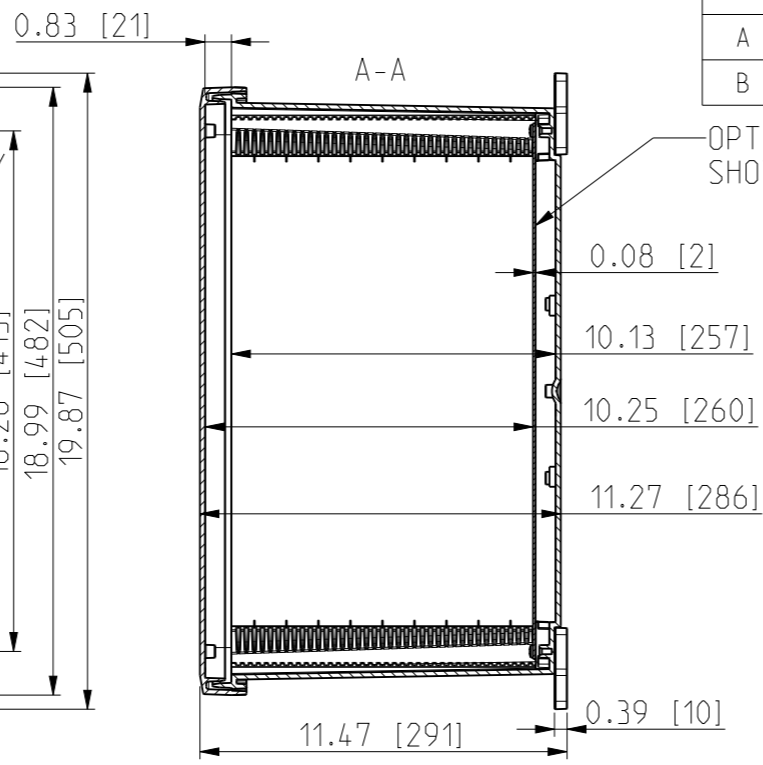

ID	Description	Date	By	Appr.
A		2.1.2018	KA	
B	Added more dimensions.	17.09.2018	MTN	

FRONT VIEW WITH COVER REMOVED AND BACK PANEL DISPLAYED

FRONT VIEW WITH COVER REMOVED

Dimensions in inches [mm]

Material: Polycarbonate		Ensto Mat:	
<b>ENSTO</b> Ensto Finland Oy Ensto Smart Buildings		UPC G181610HS/UPC T181610HS	
Scale 1:6	Date 19.12.2017	Dimensional drawing	
A3	By KA		
Sheet No: 1 (1)	Checked		
		Replaces:	
		Replaced:	
		Drw No: 000385507 B	
		Ref: Polybox	
		Code: UPC x181610HS	