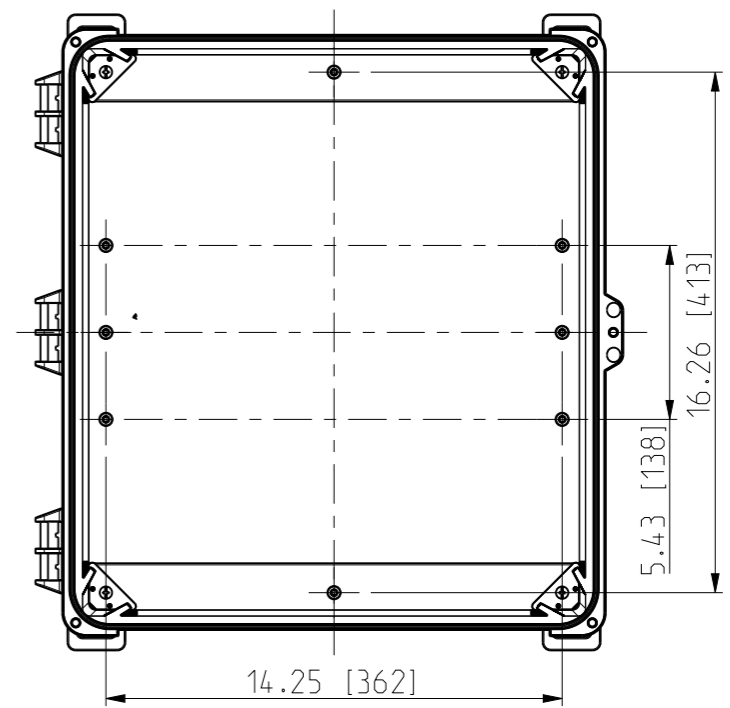

ID	Description	Date	By	Appr.
A		2.1.2018	KA	
B	Added more dimensions.	17.09.2018	MTN	

FRONT VIEW WITH COVER REMOVED AND BACK PANEL DISPLAYED

FRONT VIEW WITH COVER REMOVED

Dimensions in inches [mm]

Material: Polycarbonate		Ensto Mat:	
<b>ENSTO</b> Ensto Finland Oy Ensto Smart Buildings		UPC G181610HS/UPC T181610HS	
Scale 1:6	Date 19.12.2017	Dimensional drawing	
A3	By KA		
Sheet No: 1 (1)	Checked		
		Replaces:	
		Replaced:	
		Drw No: 000385507 B	
		Ref: Polybox	
		Code: UPC x181610HS	