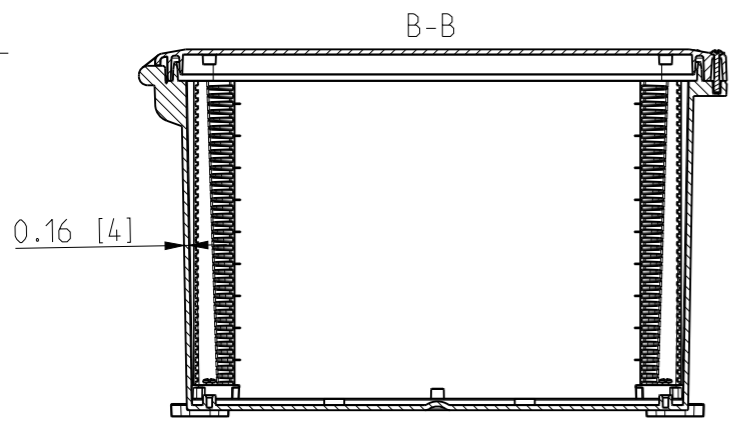

ID	Description	Date	By	Appr.
A		2.1.2018	KA	
B	Added more dimensions.	17.09.2018	MTN	

FRONT VIEW WITH COVER REMOVED AND BACK PANEL DISPLAYED

FRONT VIEW WITH COVER REMOVED

Dimensions in inches [mm]

Material: Polycarbonate		Ensto Mat:	
<b>ENSTO</b> Ensto Finland Oy Ensto Smart Buildings		UPC G181610HS/UPC T181610HS	
Scale 1:6	Date 19.12.2017	Dimensional drawing	
A3	By KA		
Sheet No: 1 (1)	Checked		
		Replaces:	
		Replaced:	
		Drw No: 000385507 B	
		Ref: Polybox	
		Code: UPC x181610HS	