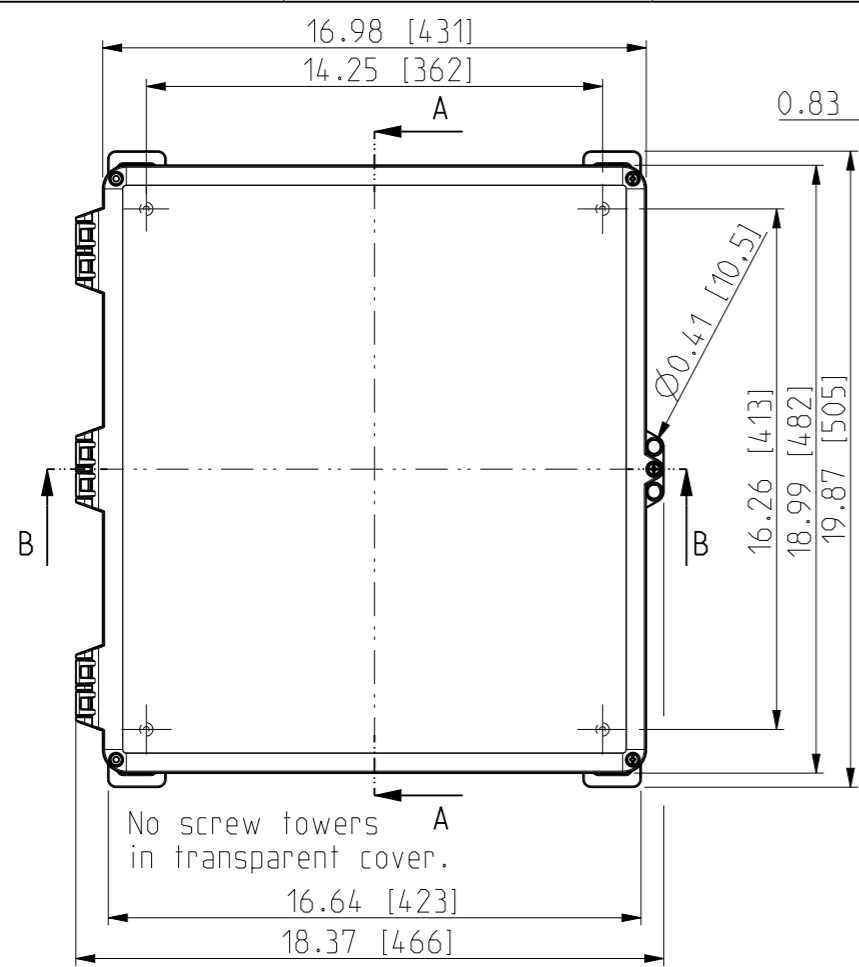

ID	Description	Date	By	Appr.
A		2.1.2018	KA	
B	Added more dimensions.	17.09.2018	MTN	

FRONT VIEW WITH COVER REMOVED AND BACK PANEL DISPLAYED

FRONT VIEW WITH COVER REMOVED

Dimensions in inches [mm]

Material: Polycarbonate		Ensto Mat:	
<b>ENSTO</b> Ensto Finland Oy Ensto Smart Buildings		UPC G181610HS/UPC T181610HS	
Scale 1:6	Date 19.12.2017	Dimensional drawing	
A3	By KA		
Sheet No: 1 (1)	Checked		
		Replaces:	
		Replaced:	
		Drw No: 000385507 B	
		Ref: Polybox	
		Code: UPC x181610HS	