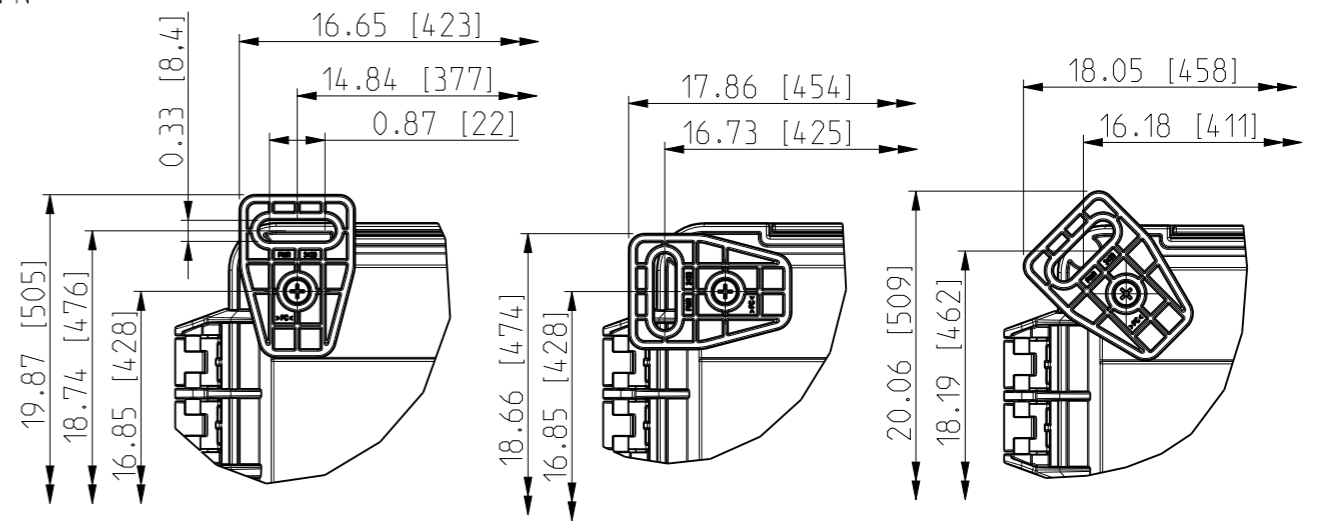

ID	Description	Date	By	Appr.
A		2.1.2018	KA	
B	Added more dimensions.	17.09.2018	MTN	

FRONT VIEW WITH COVER REMOVED AND BACK PANEL DISPLAYED

FRONT VIEW WITH COVER REMOVED

Dimensions in inches [mm]

Material: Polycarbonate		Ensto Mat:	
<b>ENSTO</b> Ensto Finland Oy Ensto Smart Buildings		UPC G181610HS/UPC T181610HS	
Scale 1:6	Date 19.12.2017	Dimensional drawing	
A3	By KA		
Sheet No: 1 (1)	Checked		
		Replaces:	
		Replaced:	
		Drw No: 000385507 B	
		Ref: Polybox	
		Code: UPC x181610HS	