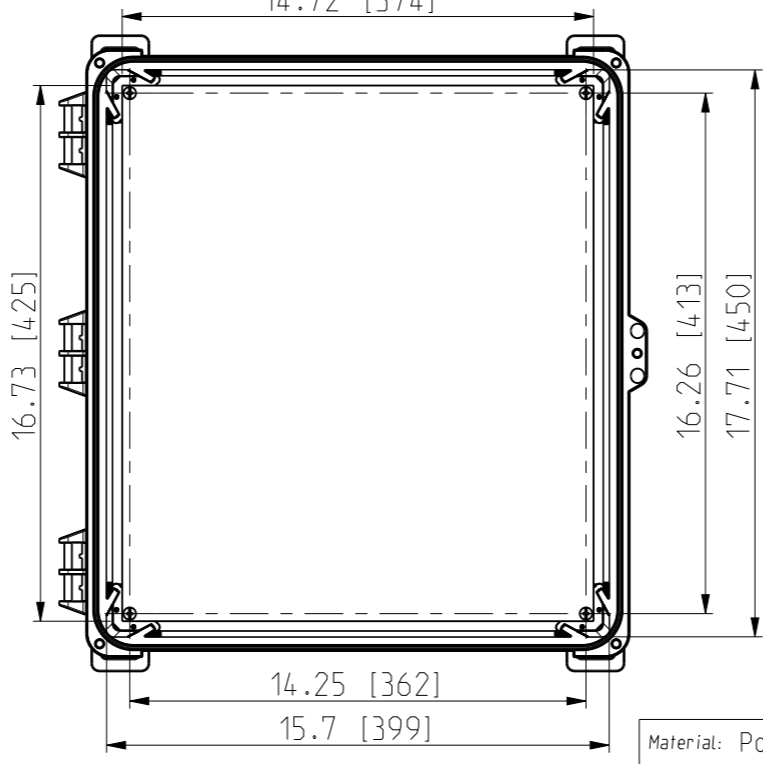

ID	Description	Date	By	Appr.
A		2.1.2018	KA	
B	Added more dimensions.	17.09.2018	MTN	

FRONT VIEW WITH COVER REMOVED AND BACK PANEL DISPLAYED

FRONT VIEW WITH COVER REMOVED

Dimensions in inches [mm]

Material: Polycarbonate		Ensto Mat:	
<b>ENSTO</b> Ensto Finland Oy Ensto Smart Buildings		UPC G181610HS/UPC T181610HS	
Scale 1:6	Date 19.12.2017	Dimensional drawing	
A3	By KA		
Sheet No: 1 (1)	Checked		
		Replaces:	
		Replaced:	
		Drw No: 000385507 B	
		Ref: Polybox	
		Code: UPC x181610HS	