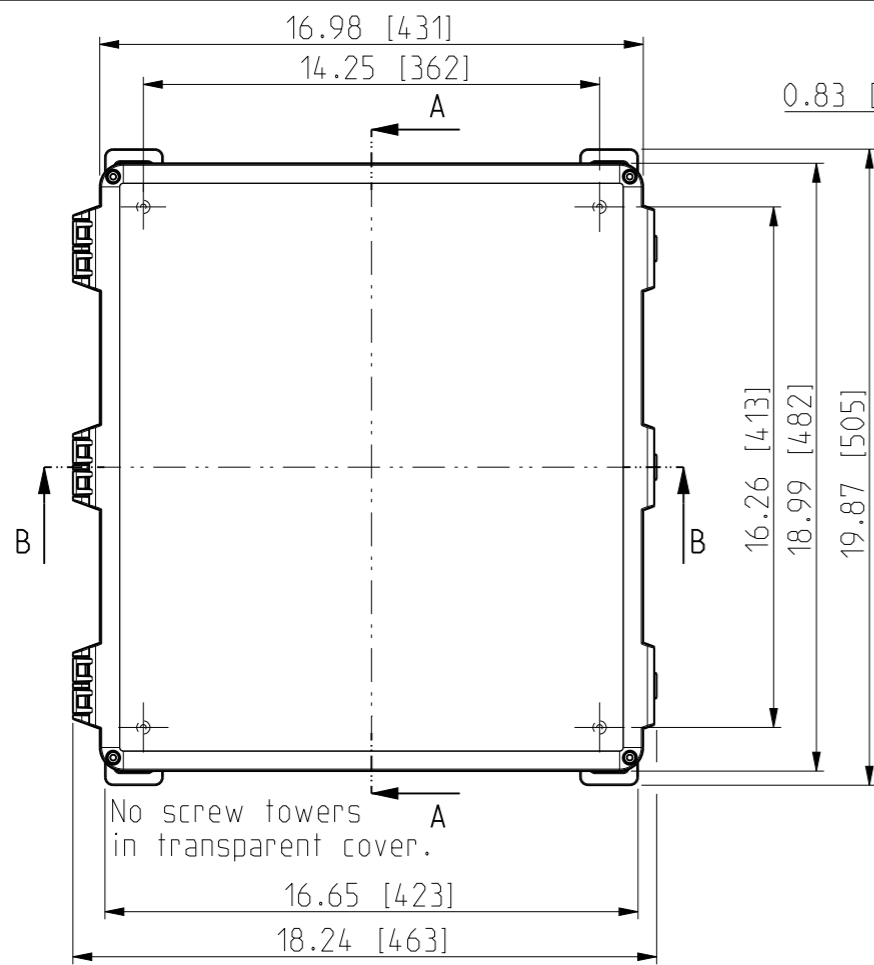

ID	Description	Date	By	Appr.
A		2.1.2018	KA	
B	Added more dimensions.	17.09.2018	MTN	

FRONT VIEW WITH COVER REMOVED

FRONT VIEW WITH COVER REMOVED AND BACK PANEL DISPLAYED  
14.72 [374]

Dimensions in inches [mm]

Material: Polycarbonate		Ensto Mat:	
<b>ENSTO</b> Ensto Finland Oy Ensto Smart Buildings		UPC G181610HNL / UPC T181610HNL	
Scale 1:6 A3	Date 19.12.2017 By KA Checked	Dimensional drawing	
Sheet No: 1 (1)	Ctrl		
Replaces:		Replaced:	
Replaces:		Replaced:	
Drw No: 000385516 B		Ref: Polybox	
Code: UPCx181610HNL			