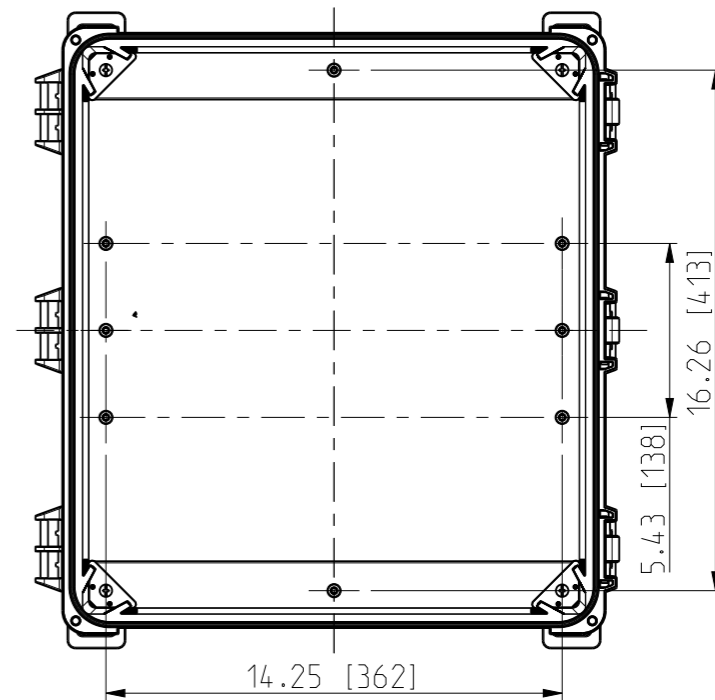

ID	Description	Date	By	Appr.
A		2.1.2018	KA	
B	Added more dimensions.	17.09.2018	MTN	

FRONT VIEW WITH COVER REMOVED

FRONT VIEW WITH COVER REMOVED AND BACK PANEL DISPLAYED  
14.72 [374]

Dimensions in inches [mm]

Material: Polycarbonate		Ensto Mat:	
<b>ENSTO</b> Ensto Finland Oy Ensto Smart Buildings		UPC G181610HNL / UPC T181610HNL	
Scale 1:6 A3	Date 19.12.2017 By KA Checked	Dimensional drawing	
Sheet No: 1 (1)	Ctrl		
Replaces:		Replaced:	
Replaces:		Replaced:	
Drw No: 000385516 B		Ref: Polybox	
Code: UPCx181610HNL			