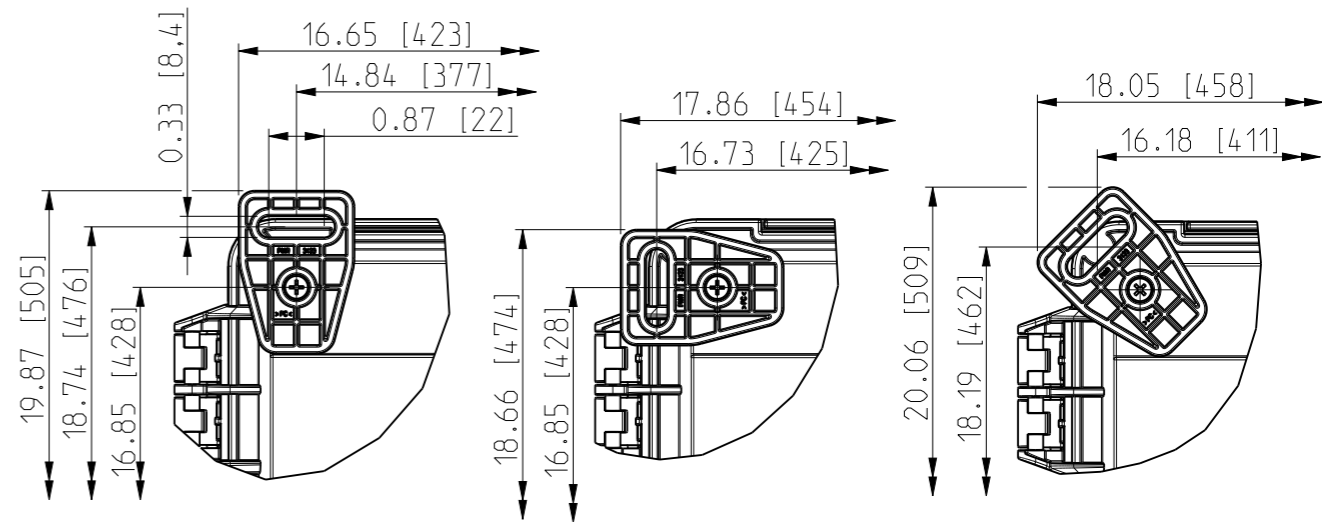

ID	Description	Date	By	Appr.
A		2.1.2018	KA	
B	Added more dimensions.	17.09.2018	MTN	

FRONT VIEW WITH COVER REMOVED

FRONT VIEW WITH COVER REMOVED AND BACK PANEL DISPLAYED  
14.72 [374]

Dimensions in inches [mm]

Material: Polycarbonate		Ensto Mat:	
<b>ENSTO</b> Ensto Finland Oy Ensto Smart Buildings		UPC G181610HNL / UPC T181610HNL	
Scale 1:6 A3	Date 19.12.2017 By KA Checked	Dimensional drawing	
Sheet No: 1 (1)	Ctrl		
Replaces:		Replaced:	
Replaces:		Replaced:	
Drw No: 000385516 B		Ref: Polybox	
Code: UPCx181610HNL			