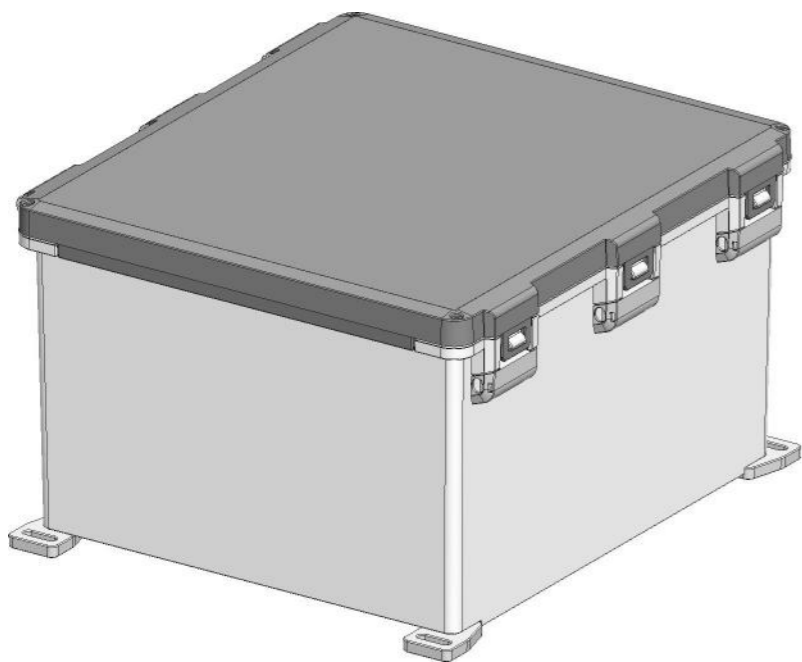

ID	Description	Date	By	Appr.
A		2.1.2018	KA	
B	Added more dimensions.	17.09.2018	MTN	

FRONT VIEW WITH COVER REMOVED

FRONT VIEW WITH COVER REMOVED AND BACK PANEL DISPLAYED  
14.72 [374]

Dimensions in inches [mm]

Material: Polycarbonate		Ensto Mat:	
<b>ENSTO</b> Ensto Finland Oy Ensto Smart Buildings		UPC G181610HNL / UPC T181610HNL	
Scale 1:6 A3	Date 19.12.2017 By KA Checked	Dimensional drawing	
Sheet No: 1 (1)	Ctrl		
Replaces:		Replaced:	
Replaces:		Replaced:	
Drw No: 000385516 B		Ref: Polybox	
Code: UPCx181610HNL			