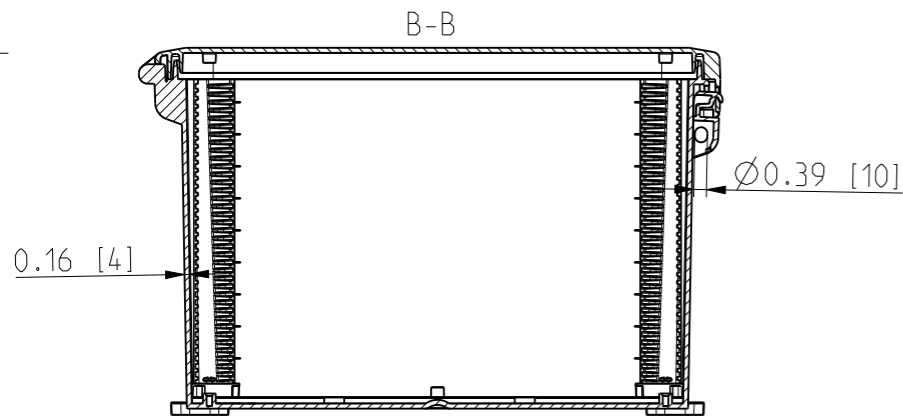

ID	Description	Date	By	Appr.
A		2.1.2018	KA	
B	Added more dimensions.	17.09.2018	MTN	

FRONT VIEW WITH COVER REMOVED

FRONT VIEW WITH COVER REMOVED AND BACK PANEL DISPLAYED  
14.72 [374]

Dimensions in inches [mm]

Material: Polycarbonate		Ensto Mat:	
<b>ENSTO</b> Ensto Finland Oy Ensto Smart Buildings		UPC G181610HNL / UPC T181610HNL	
Scale 1:6 A3	Date 19.12.2017 By KA Checked	Dimensional drawing	
Sheet No: 1 (1)	Ctrl		
Replaces:		Replaced:	
Replaces:		Replaced:	
Drw No: 000385516 B		Ref: Polybox	
Code: UPCx181610HNL			