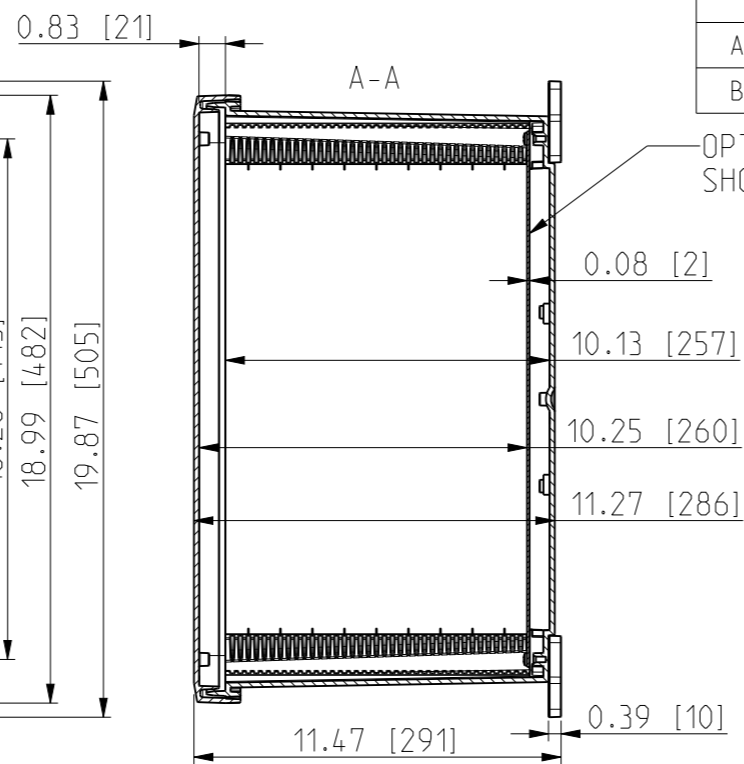

ID	Description	Date	By	Appr.
A		2.1.2018	KA	
B	Added more dimensions.	17.09.2018	MTN	

FRONT VIEW WITH COVER REMOVED

FRONT VIEW WITH COVER REMOVED AND BACK PANEL DISPLAYED  
14.72 [374]

Dimensions in inches [mm]

Material: Polycarbonate		Ensto Mat:	
<b>ENSTO</b> Ensto Finland Oy Ensto Smart Buildings		UPC G181610HNL / UPC T181610HNL	
Scale 1:6 A3	Date 19.12.2017 By KA Checked	Dimensional drawing	
Sheet No: 1 (1)	Ctrl		
Replaces:		Replaced:	
Replaces:		Replaced:	
Drw No: 000385516 B		Ref: Polybox	
Code: UPCx181610HNL			