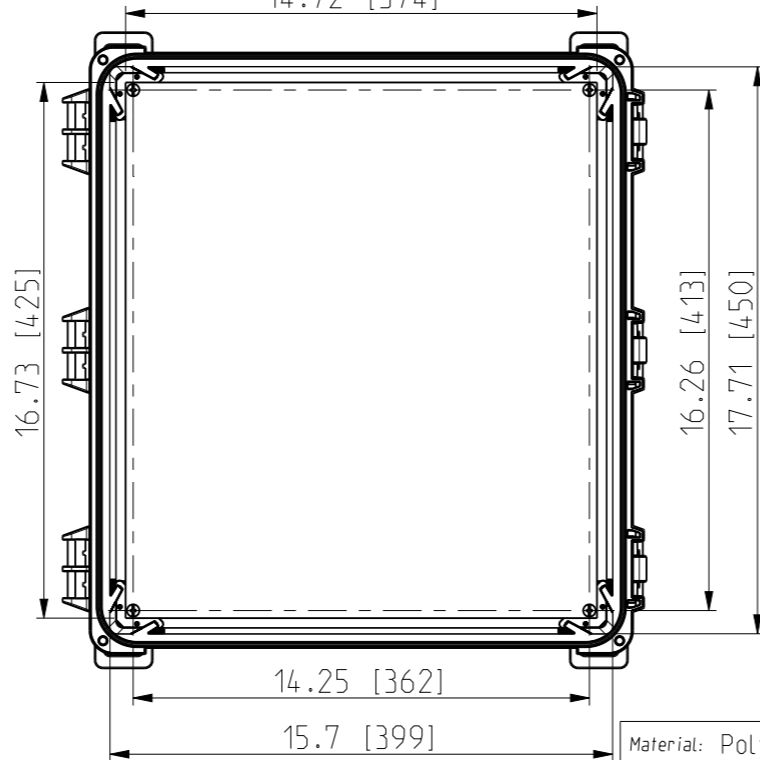

ID	Description	Date	By	Appr.
A		2.1.2018	KA	
B	Added more dimensions.	17.09.2018	MTN	

FRONT VIEW WITH COVER REMOVED

FRONT VIEW WITH COVER REMOVED AND BACK PANEL DISPLAYED  
14.72 [374]

Dimensions in inches [mm]

Material: Polycarbonate		Ensto Mat:	
<b>ENSTO</b> Ensto Finland Oy Ensto Smart Buildings		UPC G181610HNL / UPC T181610HNL	
Scale 1:6 A3	Date 19.12.2017 By KA Checked	Dimensional drawing	
Sheet No: 1 (1)	Ctrl		
Replaces:		Replaced:	
Replaces:		Replaced:	
Drw No: 000385516 B		Ref: Polybox	
Code: UPCx181610HNL			