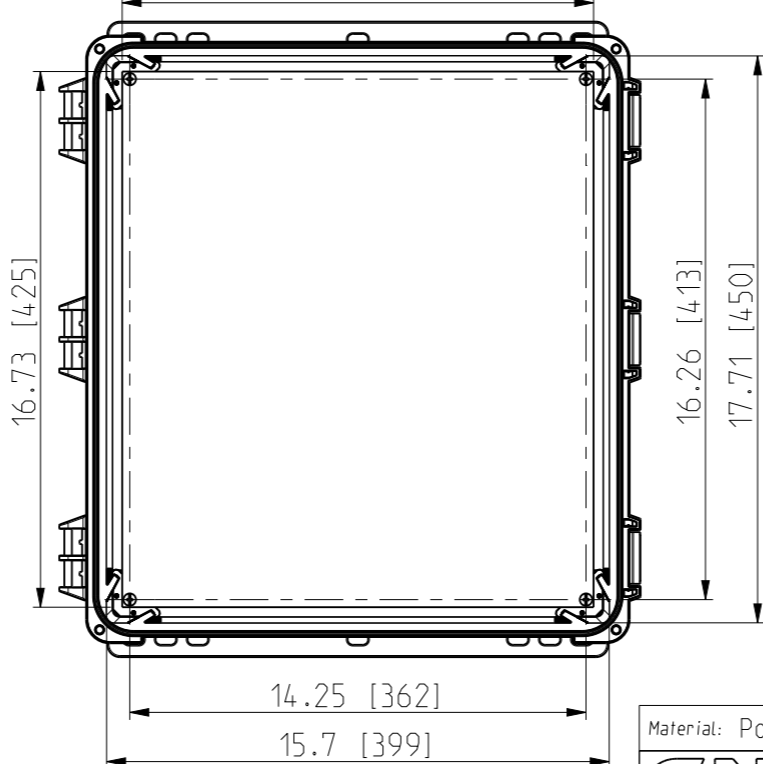

ID	Description	Date	By	Appr.
A	New drawing	17.09.2018	MTN	

FRONT VIEW WITH COVER REMOVED

FRONT VIEW WITH COVER REMOVED AND BACK PANEL DISPLAYED

Dimensions in inches [mm]

Material: Polycarbonate		Ensto Mat:		Replaces:
<b>ENSTO</b> Ensto Finland Oy Ensto Smart Buildings		UPCG181610HMLF/UPC T181610HMLF		Replaced:
Scale 1:6	Date 17.09.18	Dimensional drawing		Drw No: 000439813 A
A3	By MTN			Ref: Polybox
Sheet No: 1 (1)	Ctrl			Code: UPCx181610HMLF