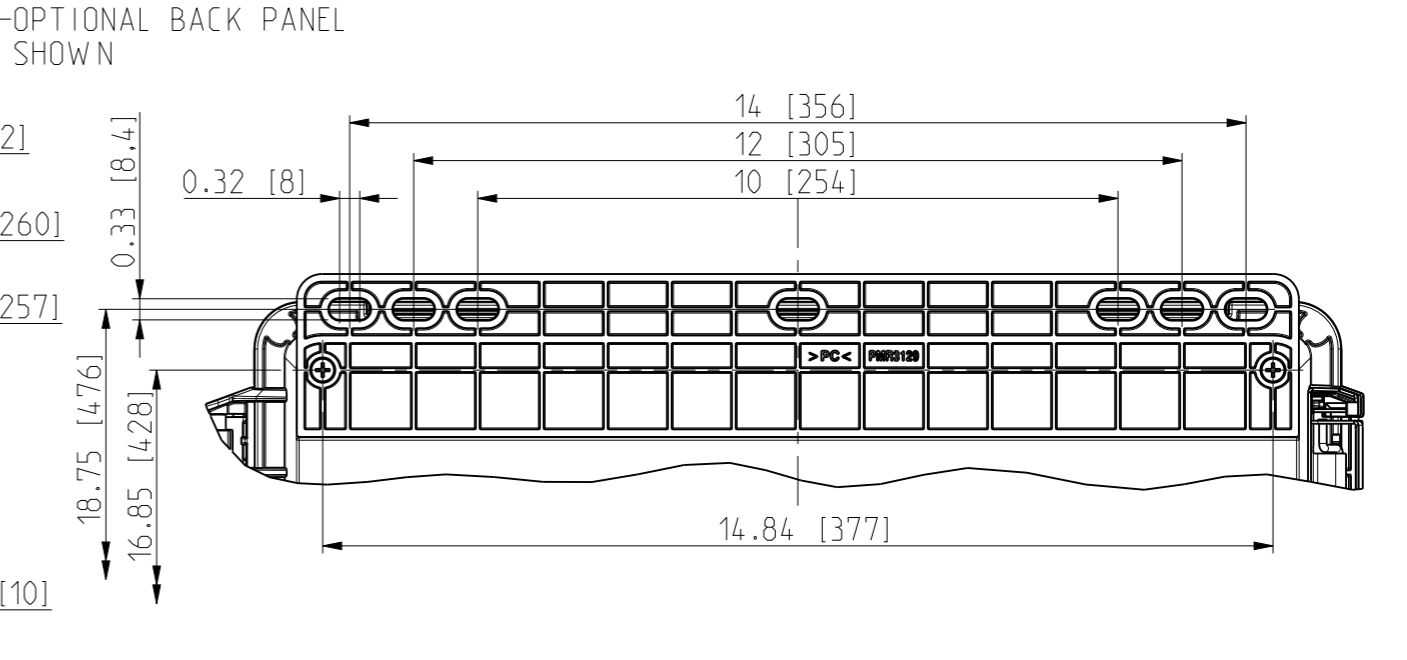

ID	Description	Date	By	Appr.
A	New drawing	17.09.2018	MTN	

FRONT VIEW WITH COVER REMOVED

FRONT VIEW WITH COVER REMOVED AND BACK PANEL DISPLAYED

Dimensions in inches [mm]

Material: Polycarbonate		Ensto Mat:		Replaces:
<b>ENSTO</b> Ensto Finland Oy Ensto Smart Buildings		UPCG181610HMLF/UPC T181610HMLF		Replaced:
Scale 1:6	Date 17.09.18	Dimensional drawing		Drw No: 000439813 A
A3	By MTN			Ref: Polybox
Sheet No: 1 (1)	Ctrl			Code: UPCx181610HMLF