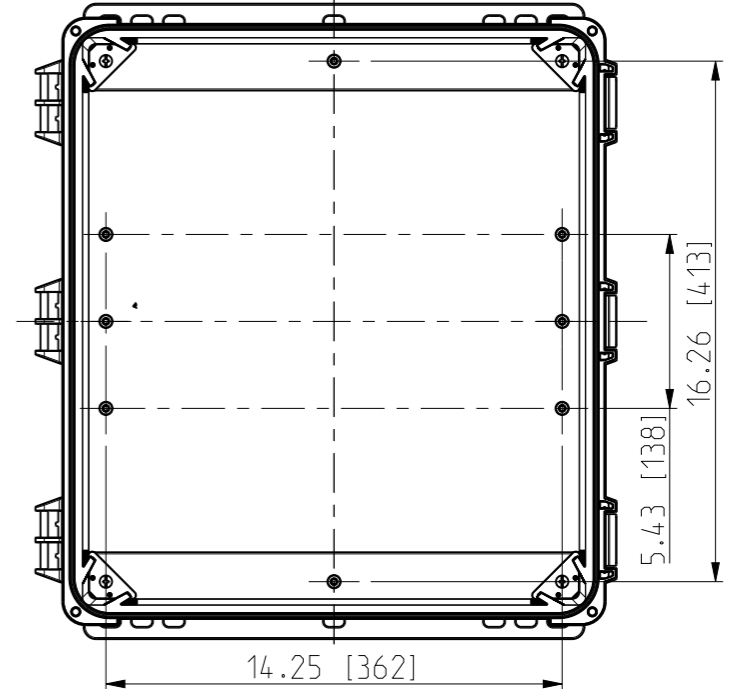

ID	Description	Date	By	Appr.
A	New drawing	17.09.2018	MTN	

FRONT VIEW WITH COVER REMOVED

FRONT VIEW WITH COVER REMOVED AND BACK PANEL DISPLAYED

Dimensions in inches [mm]

Material: Polycarbonate		Ensto Mat:		Replaces:
<b>ENSTO</b> Ensto Finland Oy Ensto Smart Buildings		UPCG181610HMLF/UPC T181610HMLF		Replaced:
Scale 1:6	Date 17.09.18	Dimensional drawing		Drw No: 000439813 A
A3	By MTN			Ref: Polybox
Sheet No: 1 (1)	Ctrl			Code: UPCx181610HMLF