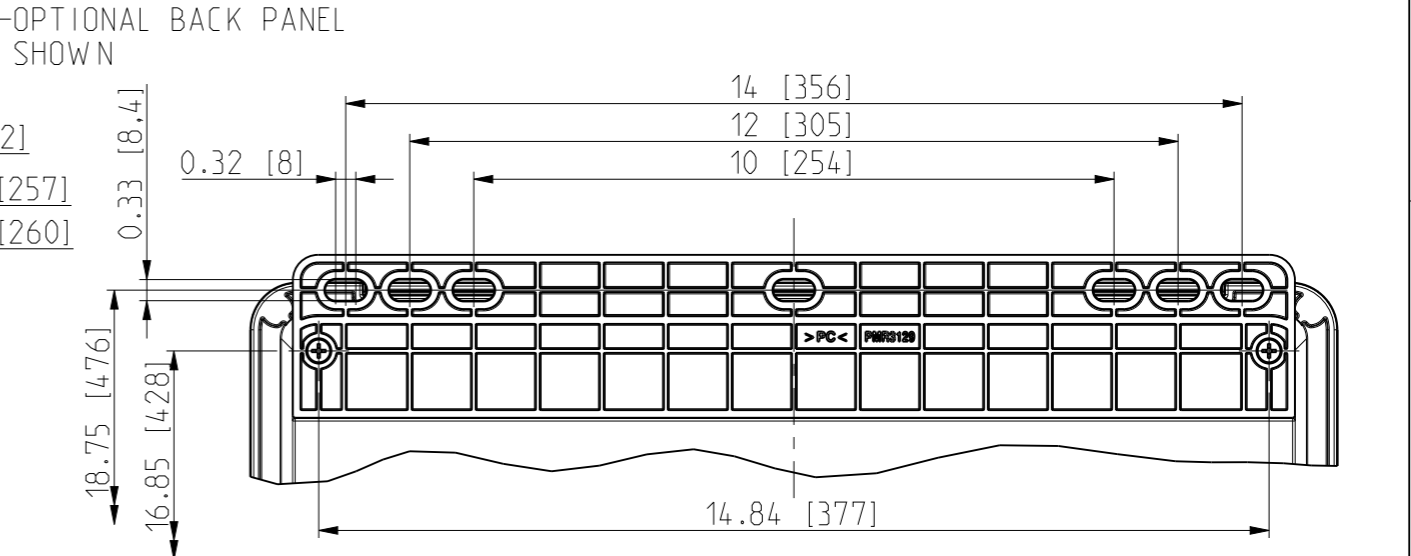

ID	Description	Date	By	Appr.
A		2.1.2018	KA	
B	Added more dimensions	17.09.2018	MTN	

FRONT VIEW WITH COVER REMOVED AND BACK PANEL DISPLAYED

FRONT VIEW WITH COVER REMOVED

Dimensions in inches [mm]

Material: Polycarbonate		Ensto Mat:	
ENSTO Ensto Finland Oy Ensto Smart Buildings			
Scale 1:6 A3	Date 18.12.2017 By KA Checked Ctrl	UPC G181610F/UPC T181610F Dimensional drawing	
Sheet No: 1 (1)		Replaces:	
		Replaced:	
		Drw No:	000385427 B
		Ref:	Polybox
		Code:	UPC x181610F