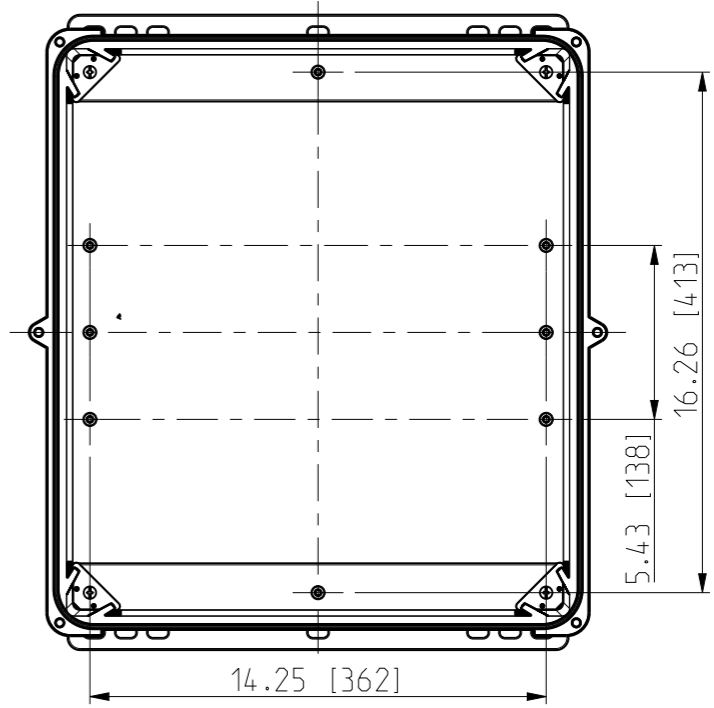

ID	Description	Date	By	Appr.
A		2.1.2018	KA	
B	Added more dimensions	17.09.2018	MTN	

FRONT VIEW WITH COVER REMOVED AND BACK PANEL DISPLAYED

FRONT VIEW WITH COVER REMOVED

Dimensions in inches [mm]

Material: Polycarbonate		Ensto Mat:	
ENSTO Ensto Finland Oy Ensto Smart Buildings			
Scale 1:6 A3	Date 18.12.2017 By KA Checked Ctrl	UPC G181610F/UPC T181610F Dimensional drawing	
Sheet No: 1 (1)		Replaces:	
		Replaced:	
		Drw No:	000385427 B
		Ref:	Polybox
		Code:	UPC x181610F