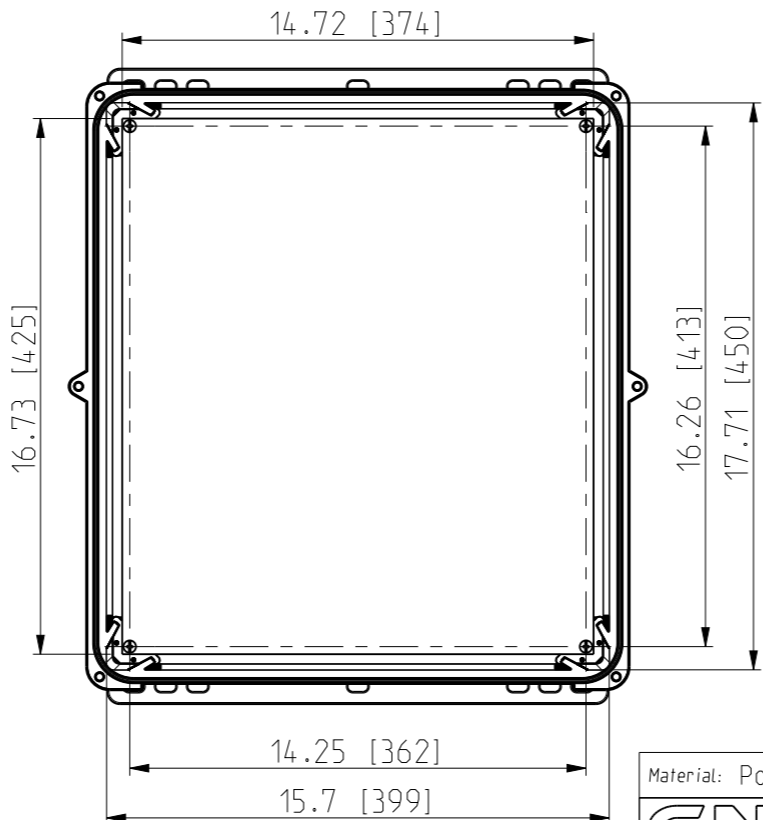

ID	Description	Date	By	Appr.
A		2.1.2018	KA	
B	Added more dimensions	17.09.2018	MTN	

FRONT VIEW WITH COVER REMOVED AND BACK PANEL DISPLAYED

FRONT VIEW WITH COVER REMOVED

Dimensions in inches [mm]

Material: Polycarbonate		Ensto Mat:	
ENSTO Ensto Finland Oy Ensto Smart Buildings			
Scale 1:6 A3	Date 18.12.2017 By KA Checked Ctrl	UPC G181610F/UPC T181610F Dimensional drawing	
Sheet No: 1 (1)		Replaces:	
		Replaced:	
		Drw No:	000385427 B
		Ref:	Polybox
		Code:	UPC x181610F