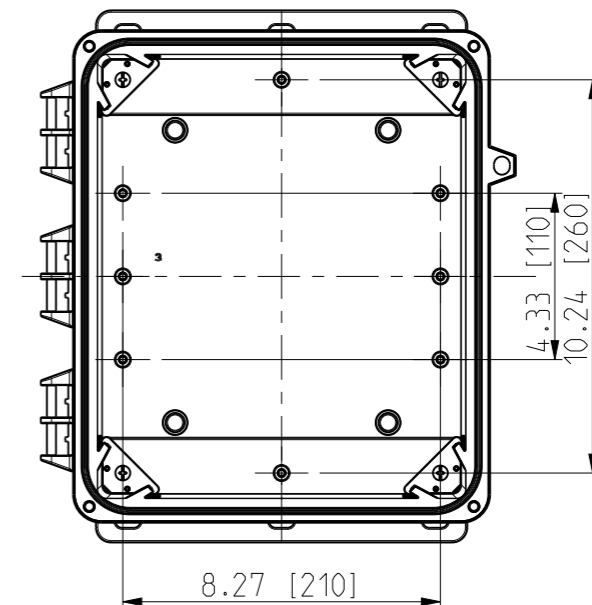

FRONT VIEW WITH COVER REMOVED AND BACK PANEL DISPLAYED

FRONT VIEW WITH COVER REMOVED

Dimensions in inches [mm]

ID	Description	Date	By	Appr.
A		5.1.2018	KA	
B	Added more dimensions.	14.09.2018	MTN	

Material: Polycarbonate		Ensto Mat:	
 Ensto Finland Oy Ensto Smart Buildings			
Scale	Date	Replaces:	
1:5	5.1.2018	Replaced:	
A3	By KA	Drw No: 000387037 B	
Sheet No: 1 (1)	Checked	Ref: Polybox	
	Ctrl	Code: UPC x121006HSF	