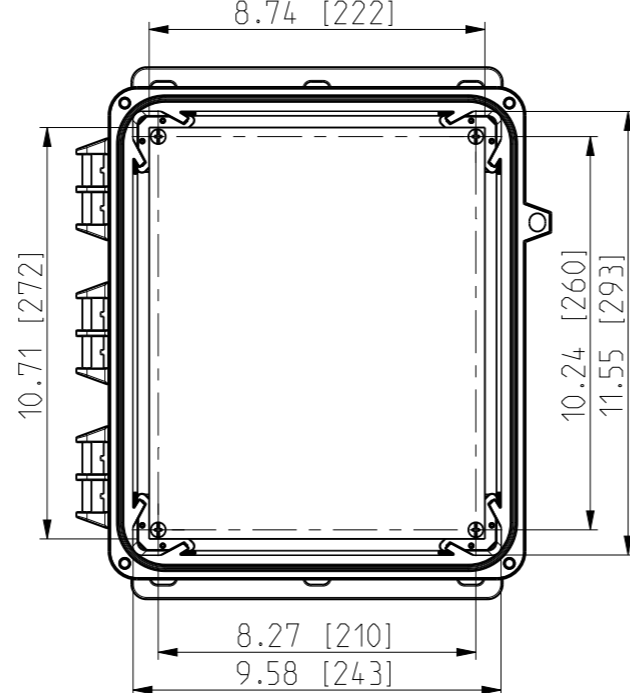

FRONT VIEW WITH COVER REMOVED AND BACK PANEL DISPLAYED

FRONT VIEW WITH COVER REMOVED

Dimensions in inches [mm]

ID	Description	Date	By	Appr.
A		5.1.2018	KA	
B	Added more dimensions.	14.09.2018	MTN	

Material: Polycarbonate		Ensto Mat:	
 Ensto Finland Oy Ensto Smart Buildings			
Scale	Date	Replaces:	
1:5	5.1.2018	Replaced:	
A3	By KA	Drw No: 000387037 B	
Sheet No: 1 (1)	Checked	Ref: Polybox	
	Ctrl	Code: UPC x121006HSF	