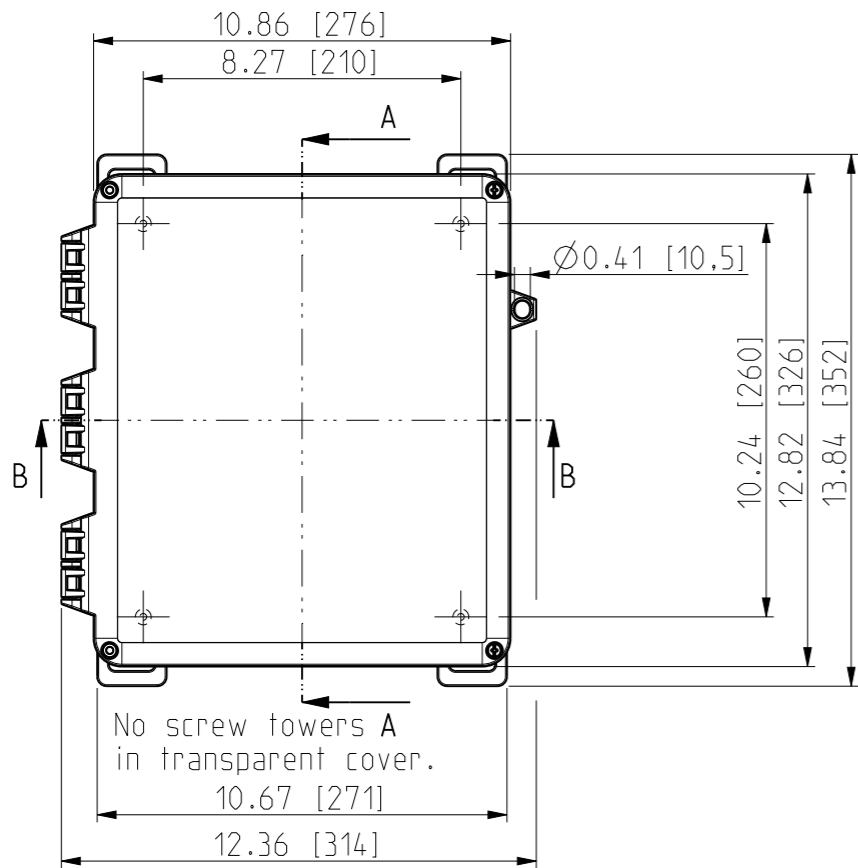

ID	Description	Date	By	Appr.
A		5.1.2018	KA	
B	Added more dimensions.	14.09.2018	MTN	

FRONT VIEW WITH COVER REMOVED AND BACK PANEL DISPLAYED

FRONT VIEW WITH COVER REMOVED

Dimensions in inches [mm]

Material: Polycarbonate		Ensto Mat:		Replaces:	
<b>ENSTO</b> Ensto Finland Oy Ensto Smart Buildings				Replaced:	
Scale 1:5 A3	Date 5.1.2018 By KA Checked	UPCG121006HS/UPCT121006HS Dimensional drawing		Drw No: 000387107 B	
Sheet No: 1 (1)	Ctrl			Ref: Polybox	
				Code: UPC x121006HS	