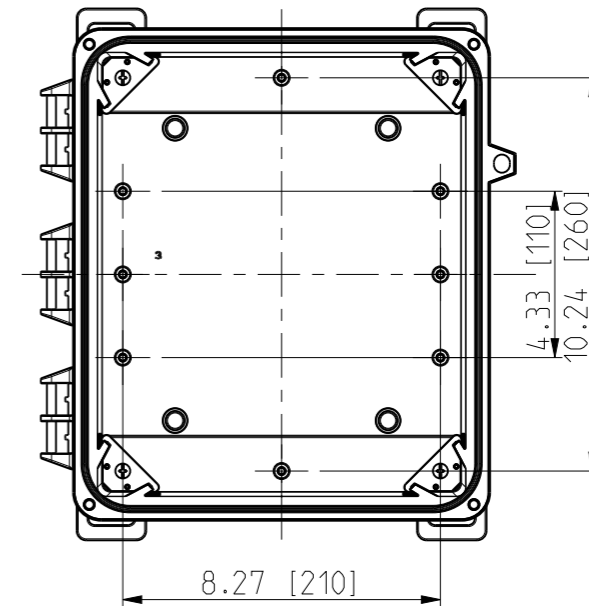

ID	Description	Date	By	Appr.
A		5.1.2018	KA	
B	Added more dimensions.	14.09.2018	MTN	

FRONT VIEW WITH COVER REMOVED AND BACK PANEL DISPLAYED

FRONT VIEW WITH COVER REMOVED

Dimensions in inches [mm]

Material: Polycarbonate		Ensto Mat:		Replaces:	
<b>ENSTO</b> Ensto Finland Oy Ensto Smart Buildings				Replaced:	
Scale 1:5 A3	Date 5.1.2018 By KA Checked	UPCG121006HS/UPCT121006HS Dimensional drawing		Drw No: 000387107 B	
Sheet No: 1 (1)	Ctrl			Ref: Polybox	
				Code: UPC x121006HS	