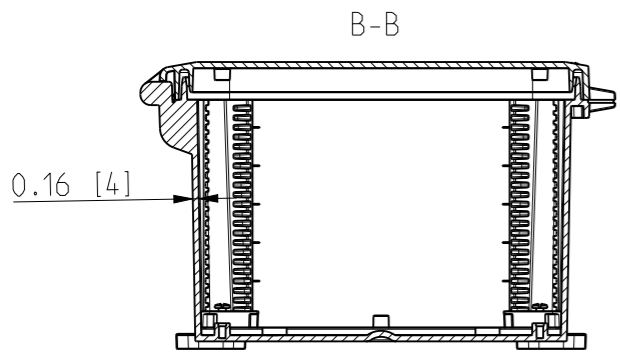

ID	Description	Date	By	Appr.
A		5.1.2018	KA	
B	Added more dimensions.	14.09.2018	MTN	

FRONT VIEW WITH COVER REMOVED AND BACK PANEL DISPLAYED

FRONT VIEW WITH COVER REMOVED

Dimensions in inches [mm]

Material: Polycarbonate		Ensto Mat:		Replaces:	
<b>ENSTO</b> Ensto Finland Oy Ensto Smart Buildings				Replaced:	
Scale 1:5 A3	Date 5.1.2018 By KA Checked	UPCG121006HS/UPCT121006HS Dimensional drawing		Drw No: 000387107 B	
Sheet No: 1 (1)	Ctrl			Ref: Polybox	
				Code: UPC x121006HS	