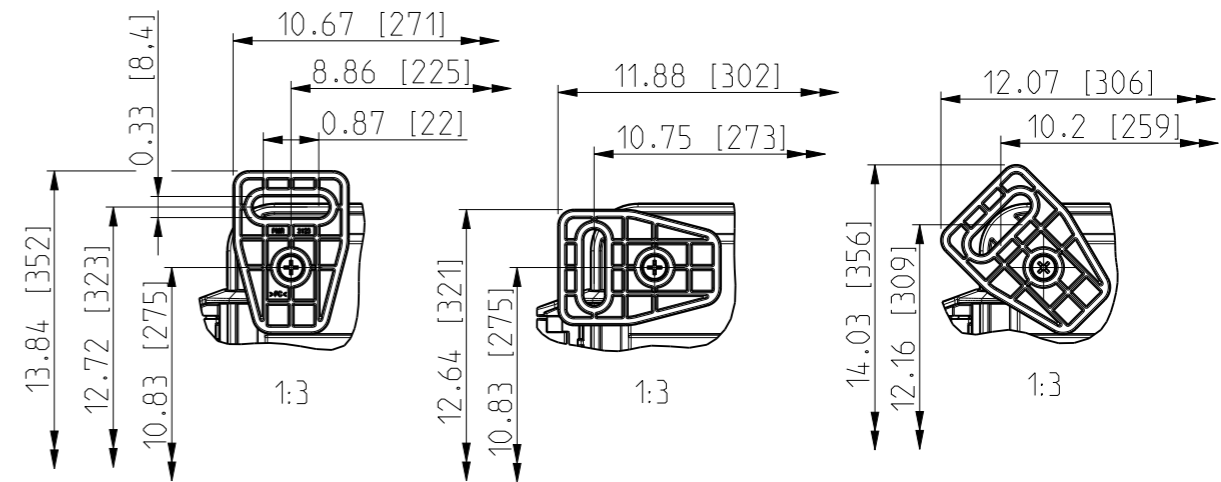

ID	Description	Date	By	Appr.
A		5.1.2018	KA	
B	Added more dimensions.	14.09.2018	MTN	

FRONT VIEW WITH COVER REMOVED AND BACK PANEL DISPLAYED

FRONT VIEW WITH COVER REMOVED

Dimensions in inches [mm]

Material: Polycarbonate		Ensto Mat:		Replaces:	
<b>ENSTO</b> Ensto Finland Oy Ensto Smart Buildings				Replaced:	
Scale 1:5 A3	Date 5.1.2018 By KA Checked	UPCG121006HS/UPCT121006HS Dimensional drawing		Drw No: 000387107 B	
Sheet No: 1 (1)	Ctrl			Ref: Polybox	
				Code: UPC x121006HS	