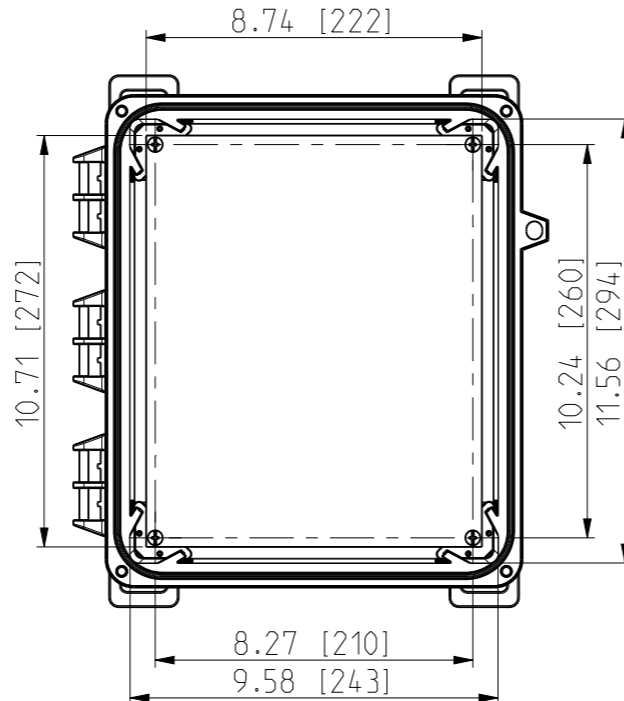

ID	Description	Date	By	Appr.
A		5.1.2018	KA	
B	Added more dimensions.	14.09.2018	MTN	

FRONT VIEW WITH COVER REMOVED AND BACK PANEL DISPLAYED

FRONT VIEW WITH COVER REMOVED

Dimensions in inches [mm]

Material: Polycarbonate		Ensto Mat:		Replaces:	
<b>ENSTO</b> Ensto Finland Oy Ensto Smart Buildings				Replaced:	
Scale 1:5 A3	Date 5.1.2018 By KA Checked	UPCG121006HS/UPCT121006HS Dimensional drawing		Drw No: 000387107 B	
Sheet No: 1 (1)	Ctrl			Ref: Polybox	
				Code: UPC x121006HS	