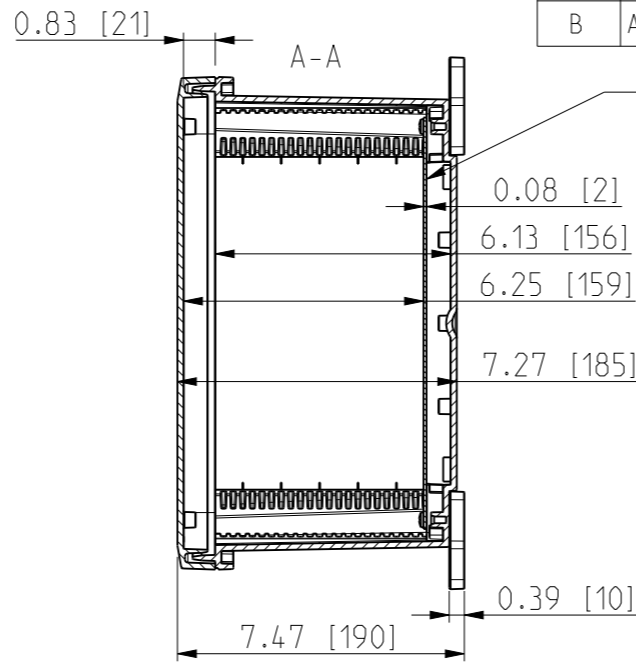

ID	Description	Date	By	Appr.
A		5.1.2018	KA	
B	Added more dimensions.	14.09.2018	MTN	

FRONT VIEW WITH COVER REMOVED AND BACK PANEL DISPLAYED

FRONT VIEW WITH COVER REMOVED

Dimensions in inches [mm]

Material: Polycarbonate		Ensto Mat:		Replaces:	
<b>ENSTO</b> Ensto Finland Oy Ensto Smart Buildings				Replaced:	
Scale 1:5 A3	Date 5.1.2018 By KA Checked	UPCG121006HS/UPCT121006HS Dimensional drawing		Drw No: 000387107 B	
Sheet No: 1 (1)	Ctrl			Ref: Polybox	
				Code: UPC x121006HS	