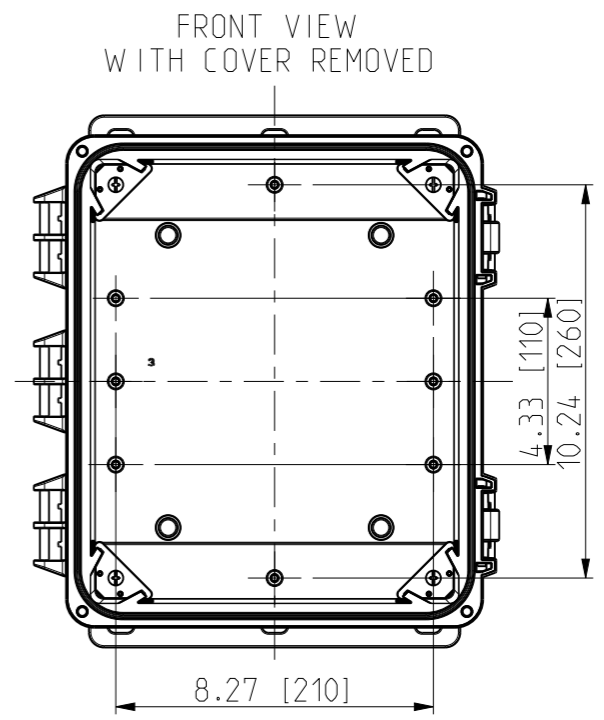

ID	Description	Date	By	Appr.
A		5.1.2018	KA	
B	Added more dimensions.	14.09.2018	MTN	

Dimensions in inches [mm]

Material: Polycarbonate		Ensto Mat:		Replaces:
<b>ENSTO</b> Ensto Finland Oy Ensto Smart Buildings		UPCG121006HNLF/UPC T121006HNLF		Replaced:
Scale 1:5 A3	Date 5.1.2018 By KA Checked	Dimensional drawing		Drw No: 000387045 B
Sheet No: 1 (1)	Ctrl			Ref: Polybox
				Code: UPCx121006HNLF