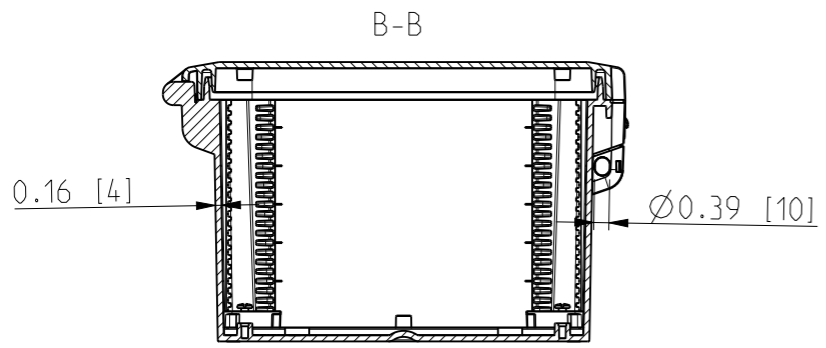

ID	Description	Date	By	Appr.
A		5.1.2018	KA	
B	Added more dimensions.	14.09.2018	MTN	

Dimensions in inches [mm]

Material: Polycarbonate		Ensto Mat:		Replaces:
<b>ENSTO</b> Ensto Finland Oy Ensto Smart Buildings		UPCG121006HNLF/UPC T121006HNLF		Replaced:
Scale 1:5 A3	Date 5.1.2018 By KA Checked	Dimensional drawing		Drw No: 000387045 B
Sheet No: 1 (1)	Ctrl			Ref: Polybox
				Code: UPCx121006HNLF