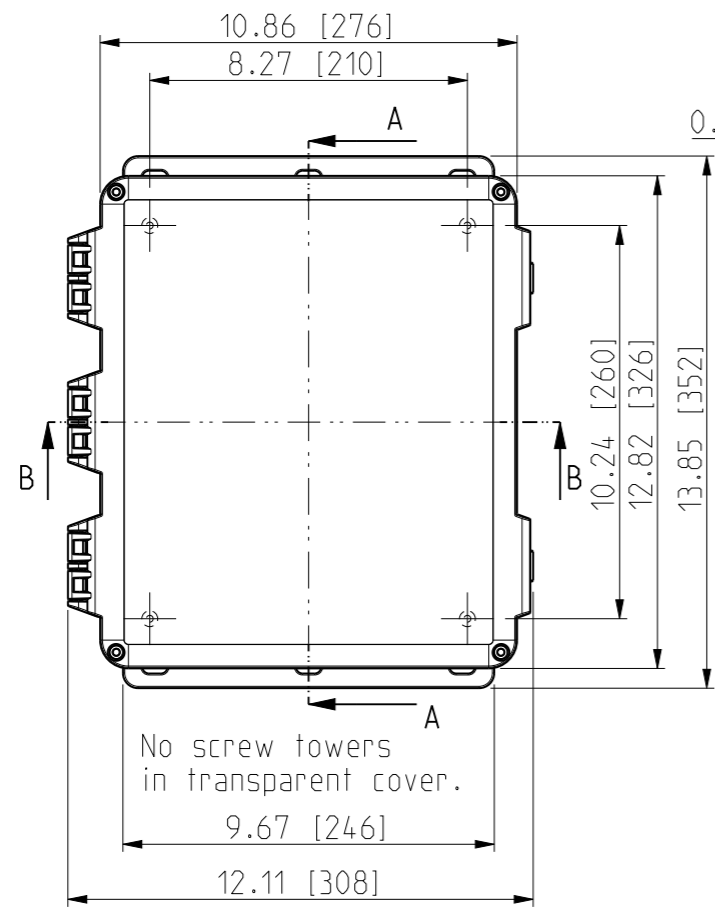

ID	Description	Date	By	Appr.
A		5.1.2018	KA	
B	Added more dimensions.	14.09.2018	MTN	

Dimensions in inches [mm]

Material: Polycarbonate		Ensto Mat:		Replaces:
<b>ENSTO</b> Ensto Finland Oy Ensto Smart Buildings		UPCG121006HNLF/UPC T121006HNLF		Replaced:
Scale 1:5 A3	Date 5.1.2018 By KA Checked	Dimensional drawing		Drw No: 000387045 B
Sheet No: 1 (1)	Ctrl			Ref: Polybox
				Code: UPCx121006HNLF