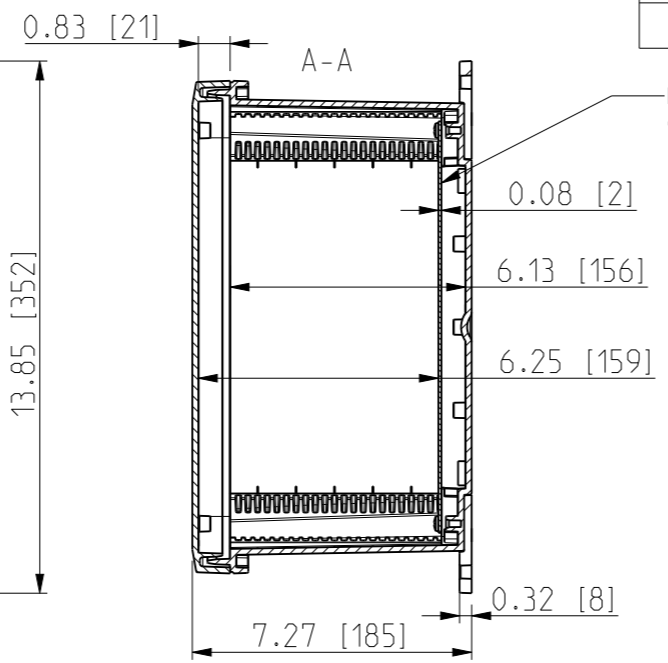

ID	Description	Date	By	Appr.
A		5.1.2018	KA	
B	Added more dimensions.	14.09.2018	MTN	

Dimensions in inches [mm]

Material: Polycarbonate		Ensto Mat:		Replaces:
<b>ENSTO</b> Ensto Finland Oy Ensto Smart Buildings		UPCG121006HNLF/UPC T121006HNLF		Replaced:
Scale 1:5 A3	Date 5.1.2018 By KA Checked	Dimensional drawing		Drw No: 000387045 B
Sheet No: 1 (1)	Ctrl			Ref: Polybox
				Code: UPCx121006HNLF