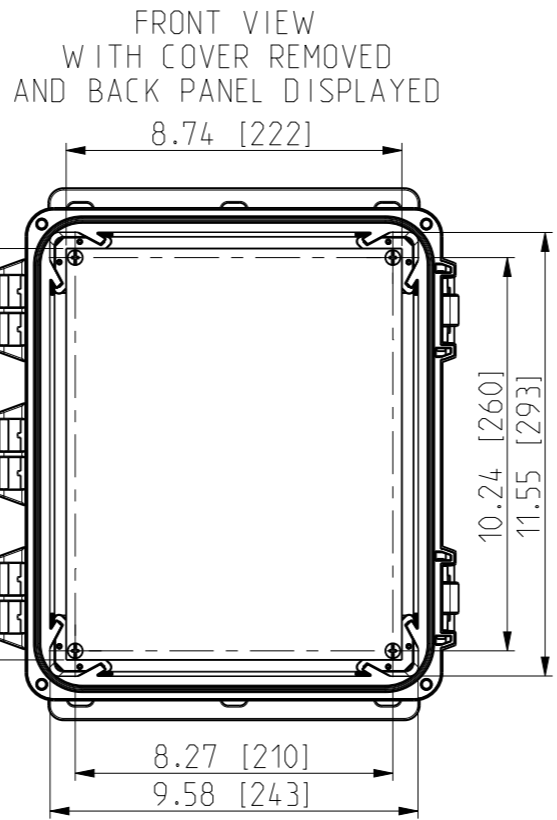

ID	Description	Date	By	Appr.
A		5.1.2018	KA	
B	Added more dimensions.	14.09.2018	MTN	

Dimensions in inches [mm]

Material: Polycarbonate		Ensto Mat:		Replaces:
<b>ENSTO</b> Ensto Finland Oy Ensto Smart Buildings		UPCG121006HNLF/UPC T121006HNLF		Replaced:
Scale 1:5 A3	Date 5.1.2018 By KA Checked	Dimensional drawing		Drw No: 000387045 B
Sheet No: 1 (1)	Ctrl			Ref: Polybox
				Code: UPCx121006HNLF