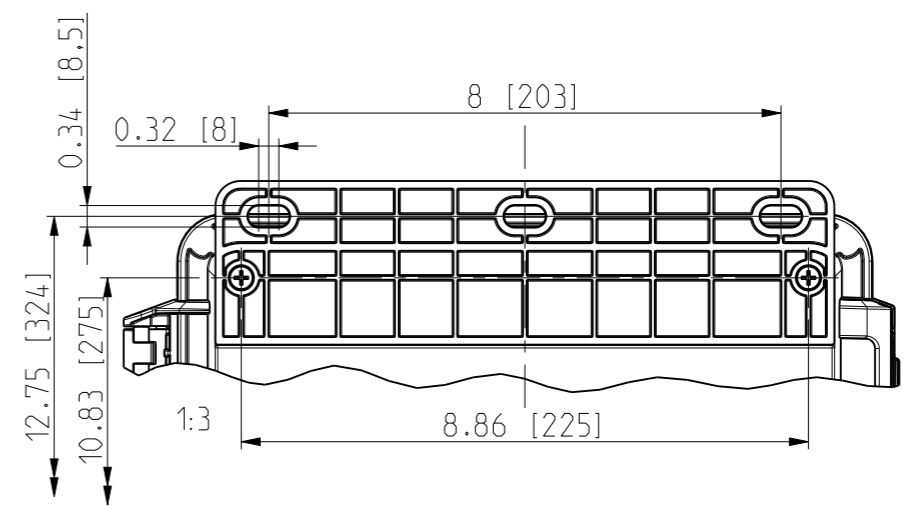

ID	Description	Date	By	Appr.
A		5.1.2018	KA	
B	Added more dimensions.	14.09.2018	MTN	

Dimensions in inches [mm]

Material: Polycarbonate		Ensto Mat:		Replaces:
<b>ENSTO</b> Ensto Finland Oy Ensto Smart Buildings		UPCG121006HNLF/UPC T121006HNLF		Replaced:
Scale 1:5 A3	Date 5.1.2018 By KA Checked	Dimensional drawing		Drw No: 000387045 B
Sheet No: 1 (1)	Ctrl			Ref: Polybox
				Code: UPCx121006HNLF