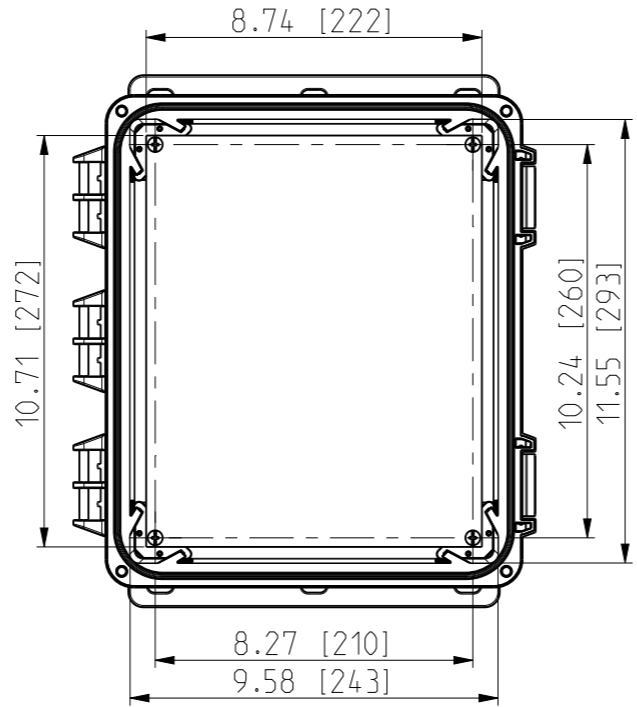

ID	Description	Date	By	Appr.
A	New drawing	17.09.2018	MTN	

FRONT VIEW WITH COVER REMOVED AND BACK PANEL DISPLAYED

FRONT VIEW WITH COVER REMOVED

Dimensions in inches [mm]

Material: Polycarbonate		Ensto Mat:		Replaces:
ENSTO Ensto Finland Oy Ensto Smart Buildings		UPC G121006HMLF / UPC T121006HMLF		Replaced:
Scale 1:5 A3	Date 17.09.18 By MTN Checked	Dimensional drawing		Drw No: 000439751 A
Sheet No: 1 (1)	Ctrl			Ref: Polybox
				Code: UPC x121006HMLF