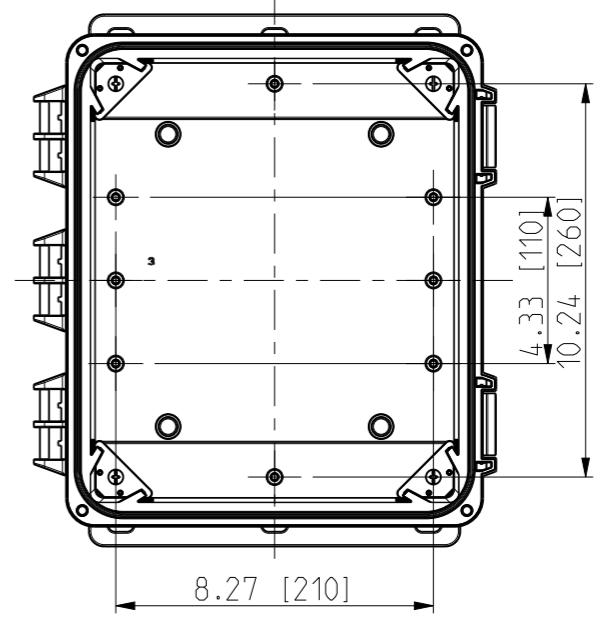

ID	Description	Date	By	Appr.
A	New drawing	17.09.2018	MTN	

FRONT VIEW WITH COVER REMOVED AND BACK PANEL DISPLAYED

FRONT VIEW WITH COVER REMOVED

Dimensions in inches [mm]

Material: Polycarbonate		Ensto Mat:		Replaces:
ENSTO Ensto Finland Oy Ensto Smart Buildings		UPC G121006HMLF / UPC T121006HMLF		Replaced:
Scale 1:5 A3	Date 17.09.18 By MTN Checked	Dimensional drawing		Drw No: 000439751 A
Sheet No: 1 (1)	Ctrl			Ref: Polybox
				Code: UPC x121006HMLF