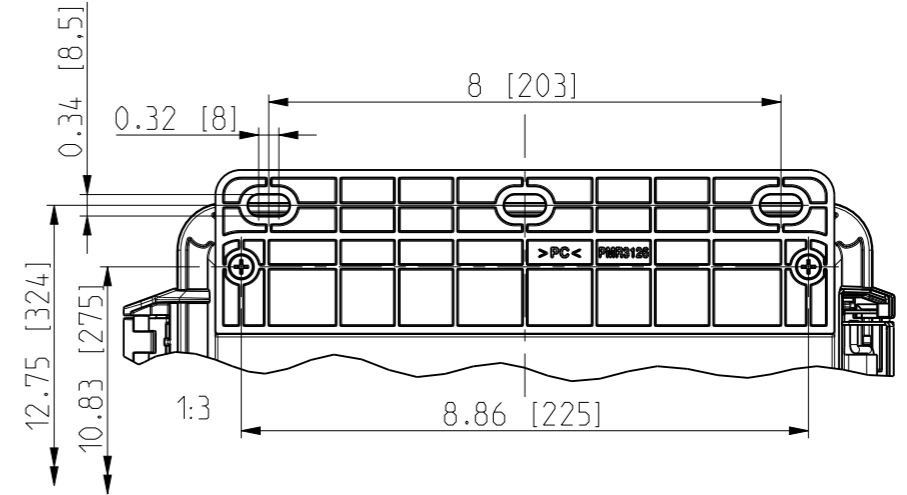

ID	Description	Date	By	Appr.
A	New drawing	17.09.2018	MTN	

FRONT VIEW WITH COVER REMOVED AND BACK PANEL DISPLAYED

FRONT VIEW WITH COVER REMOVED

Dimensions in inches [mm]

Material: Polycarbonate		Ensto Mat:		Replaces:
ENSTO Ensto Finland Oy Ensto Smart Buildings		UPC G121006HMLF / UPC T121006HMLF		Replaced:
Scale 1:5 A3	Date 17.09.18 By MTN Checked	Dimensional drawing		Drw No: 000439751 A
Sheet No: 1 (1)	Ctrl			Ref: Polybox
				Code: UPC x121006HMLF