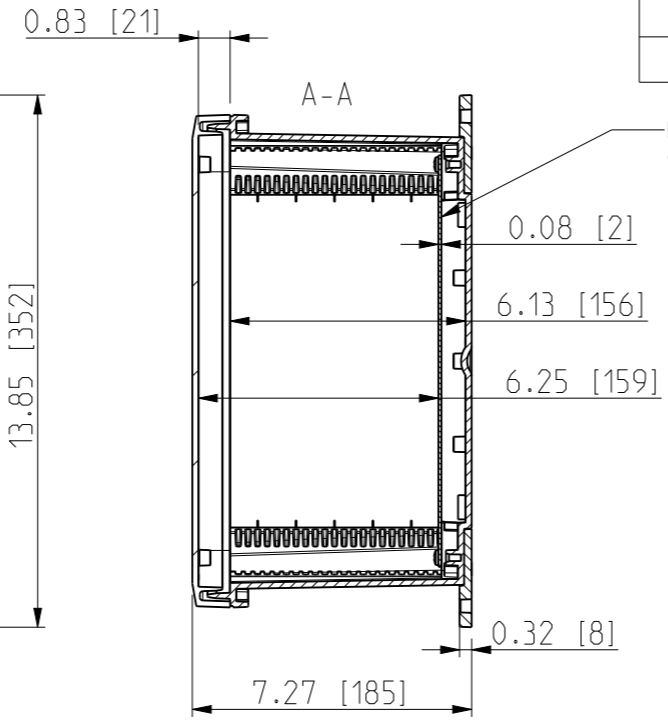

ID	Description	Date	By	Appr.
A	New drawing	17.09.2018	MTN	

FRONT VIEW WITH COVER REMOVED AND BACK PANEL DISPLAYED

FRONT VIEW WITH COVER REMOVED

Dimensions in inches [mm]

Material: Polycarbonate		Ensto Mat:		Replaces:
ENSTO Ensto Finland Oy Ensto Smart Buildings		UPC G121006HMLF / UPC T121006HMLF		Replaced:
Scale 1:5 A3	Date 17.09.18 By MTN Checked	Dimensional drawing		Drw No: 000439751 A
Sheet No: 1 (1)	Ctrl			Ref: Polybox
				Code: UPC x121006HMLF