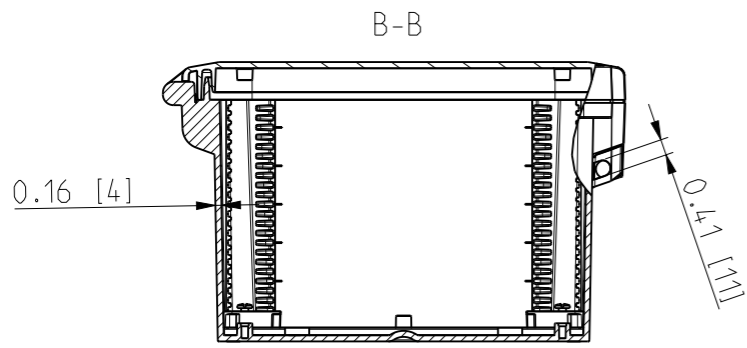

ID	Description	Date	By	Appr.
A	New drawing	17.09.2018	MTN	

FRONT VIEW WITH COVER REMOVED AND BACK PANEL DISPLAYED

FRONT VIEW WITH COVER REMOVED

Dimensions in inches [mm]

Material: Polycarbonate		Ensto Mat:		Replaces:
ENSTO Ensto Finland Oy Ensto Smart Buildings		UPC G121006HMLF / UPC T121006HMLF		Replaced:
Scale 1:5 A3	Date 17.09.18 By MTN Checked	Dimensional drawing		Drw No: 000439751 A
Sheet No: 1 (1)	Ctrl			Ref: Polybox
				Code: UPC x121006HMLF