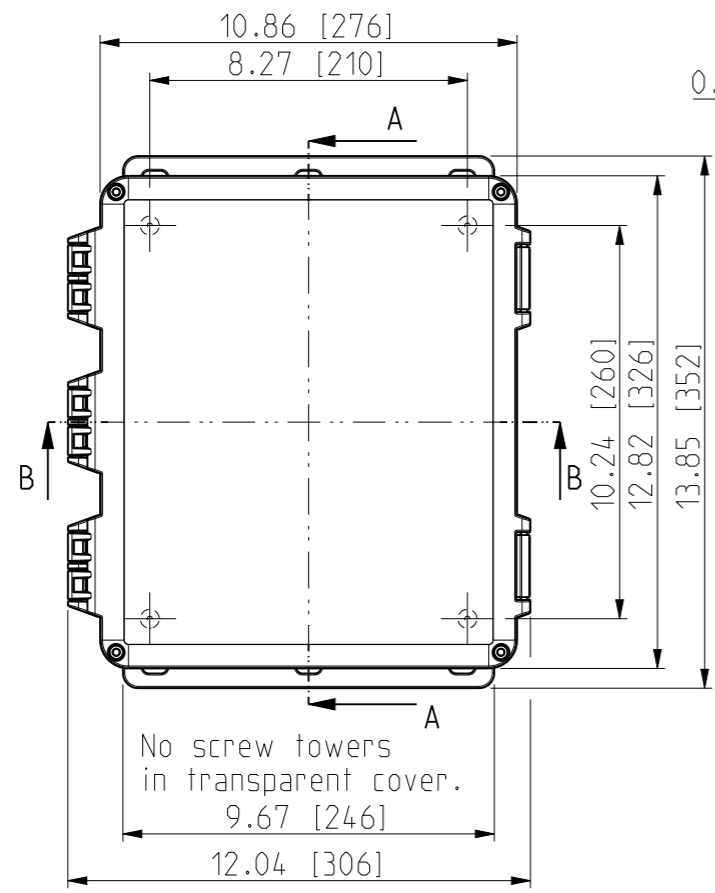

ID	Description	Date	By	Appr.
A	New drawing	17.09.2018	MTN	

FRONT VIEW WITH COVER REMOVED AND BACK PANEL DISPLAYED

FRONT VIEW WITH COVER REMOVED

Dimensions in inches [mm]

Material: Polycarbonate		Ensto Mat:		Replaces:
ENSTO Ensto Finland Oy Ensto Smart Buildings		UPC G121006HMLF / UPC T121006HMLF		Replaced:
Scale 1:5 A3	Date 17.09.18 By MTN Checked	Dimensional drawing		Drw No: 000439751 A
Sheet No: 1 (1)	Ctrl			Ref: Polybox
				Code: UPC x121006HMLF