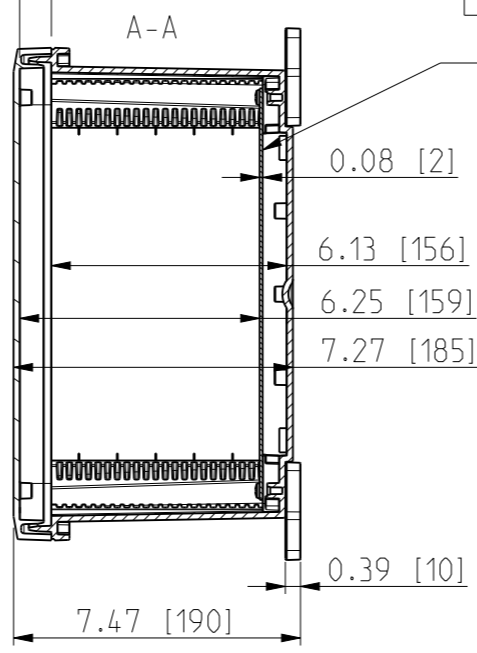

ID	Description	Date	By	Appr.
A	New drawing	17.09.2018	MTN	

OPTIONAL BACK PANEL SHOWN

FRONT VIEW WITH COVER REMOVED AND BACK PANEL DISPLAYED

FRONT VIEW WITH COVER REMOVED

Dimensions in inches [mm]

Material: Polycarbonate		Ensto Mat:	
ENSTO Ensto Finland Oy Ensto Smart Buildings		UPC G121006HML / UPC T121006HML	
Scale 1:5 A3	Date 17.09.18 By MTN Checked	Dimensional drawing	
Sheet No: 1 (1)	Ctrl		
Replaces:		Replaced:	
Replaces:		Replaced:	
Draw No: 000439752 A		Ref: Polybox	
Code: UPC x121006HML			