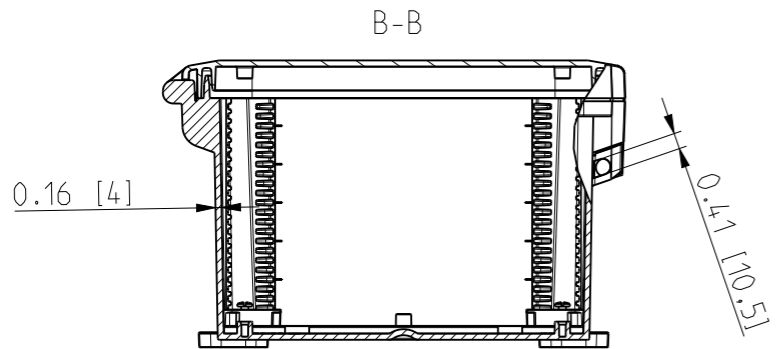

ID	Description	Date	By	Appr.
A	New drawing	17.09.2018	MTN	

OPTIONAL BACK PANEL SHOWN

FRONT VIEW WITH COVER REMOVED AND BACK PANEL DISPLAYED

FRONT VIEW WITH COVER REMOVED

Dimensions in inches [mm]

Material: Polycarbonate		Ensto Mat:	
ENSTO Ensto Finland Oy Ensto Smart Buildings		UPC G121006HML / UPC T121006HML	
Scale 1:5 A3	Date 17.09.18 By MTN Checked	Dimensional drawing	
Sheet No: 1 (1)	Ctrl		
Replaces:		Replaced:	
Replaces:		Replaced:	
Draw No: 000439752 A		Ref: Polybox	
Code: UPC x121006HML			