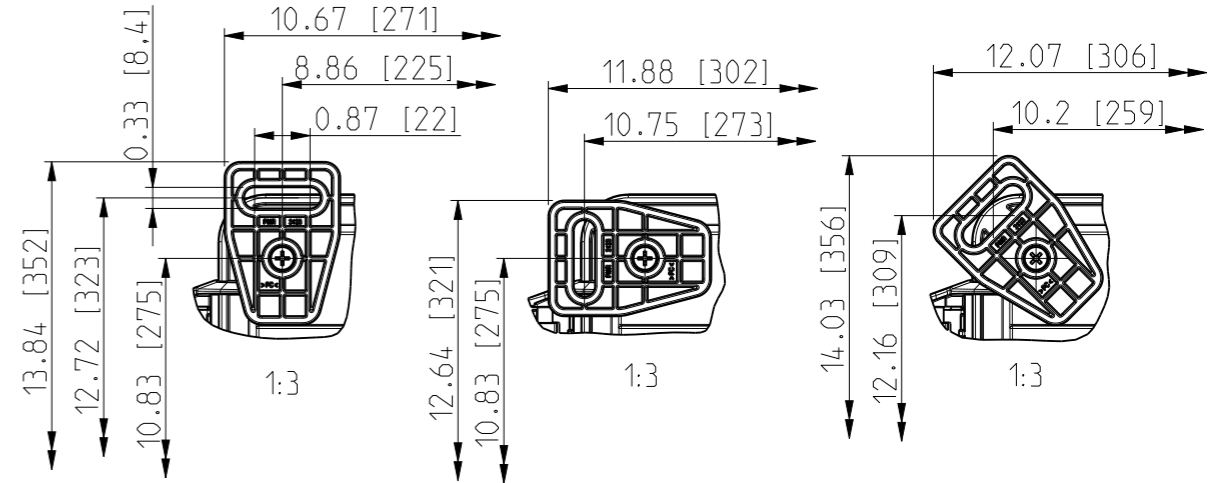

ID	Description	Date	By	Appr.
A	New drawing	17.09.2018	MTN	

OPTIONAL BACK PANEL SHOWN

FRONT VIEW WITH COVER REMOVED AND BACK PANEL DISPLAYED

FRONT VIEW WITH COVER REMOVED

Dimensions in inches [mm]

Material: Polycarbonate		Ensto Mat:	
ENSTO Ensto Finland Oy Ensto Smart Buildings		UPC G121006HML / UPC T121006HML	
Scale 1:5 A3	Date 17.09.18 By MTN Checked	Dimensional drawing	
Sheet No: 1 (1)	Ctrl		
Replaces:		Replaced:	
Replaces:		Replaced:	
Draw No: 000439752 A		Ref: Polybox	
Code: UPC x121006HML			