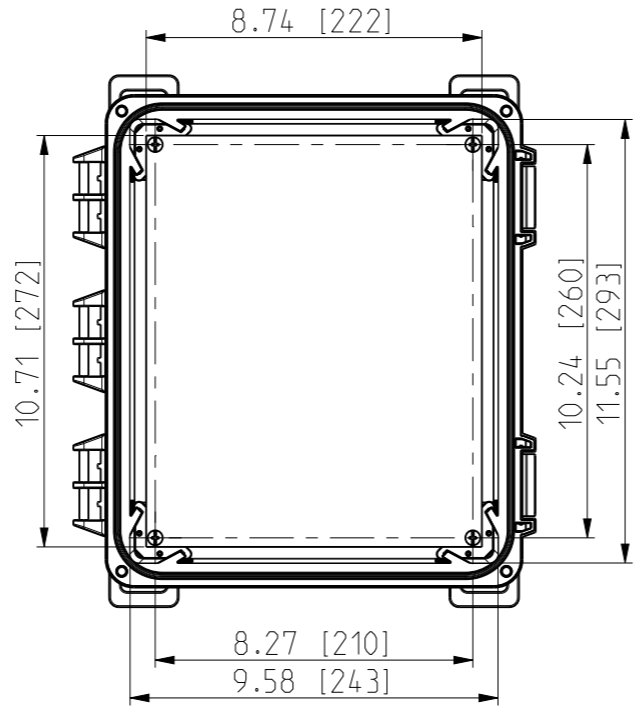

ID	Description	Date	By	Appr.
A	New drawing	17.09.2018	MTN	

OPTIONAL BACK PANEL SHOWN

FRONT VIEW WITH COVER REMOVED AND BACK PANEL DISPLAYED

FRONT VIEW WITH COVER REMOVED

Dimensions in inches [mm]

Material: Polycarbonate		Ensto Mat:	
ENSTO Ensto Finland Oy Ensto Smart Buildings		UPC G121006HML / UPC T121006HML	
Scale 1:5 A3	Date 17.09.18 By MTN Checked	Dimensional drawing	
Sheet No: 1 (1)	Ctrl		
Replaces:		Replaced:	
Replaces:		Replaced:	
Draw No: 000439752 A		Ref: Polybox	
Code: UPC x121006HML			