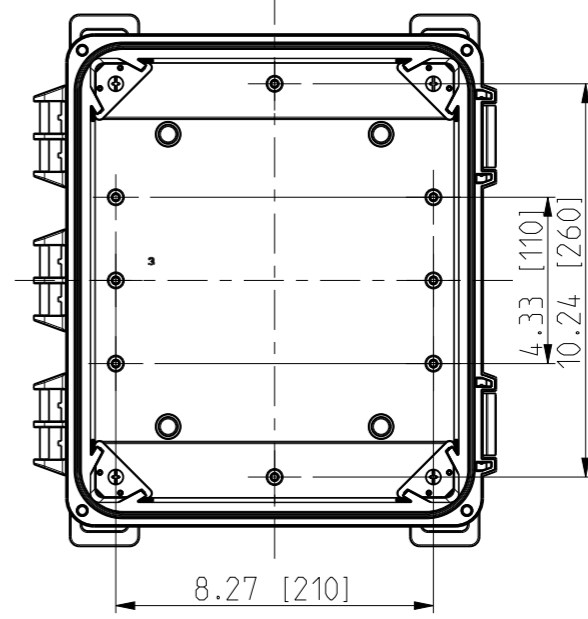

ID	Description	Date	By	Appr.
A	New drawing	17.09.2018	MTN	

OPTIONAL BACK PANEL SHOWN

FRONT VIEW WITH COVER REMOVED AND BACK PANEL DISPLAYED

FRONT VIEW WITH COVER REMOVED

Dimensions in inches [mm]

Material: Polycarbonate		Ensto Mat:	
ENSTO Ensto Finland Oy Ensto Smart Buildings		UPC G121006HML / UPC T121006HML	
Scale 1:5 A3	Date 17.09.18 By MTN Checked	Dimensional drawing	
Sheet No: 1 (1)	Ctrl		
Replaces:		Replaced:	
Replaces:		Replaced:	
Draw No: 000439752 A		Ref: Polybox	
Code: UPC x121006HML			