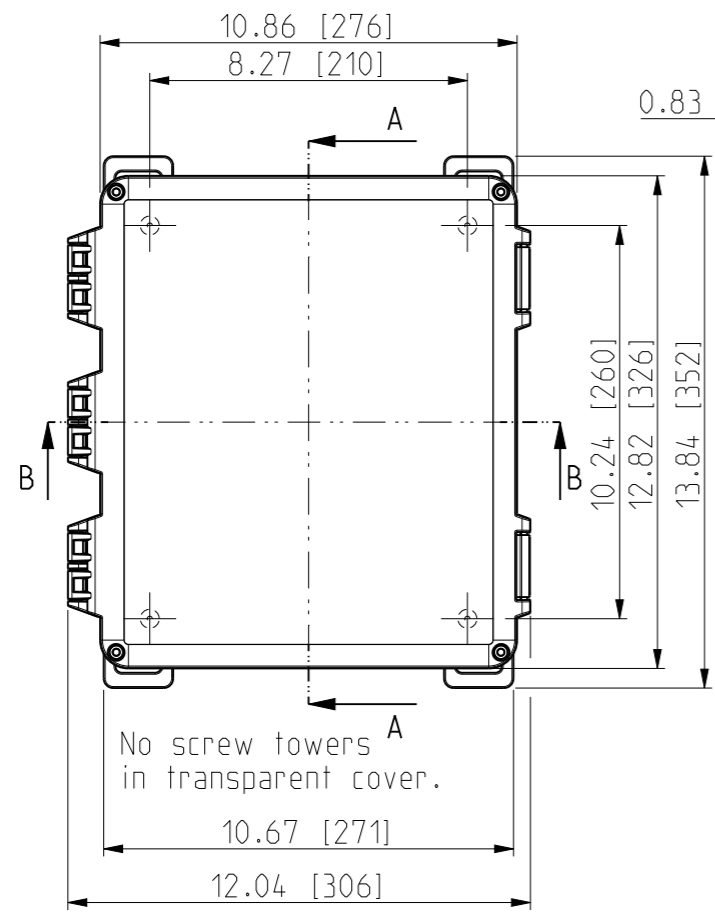

ID	Description	Date	By	Appr.
A	New drawing	17.09.2018	MTN	

OPTIONAL BACK PANEL SHOWN

FRONT VIEW WITH COVER REMOVED AND BACK PANEL DISPLAYED

FRONT VIEW WITH COVER REMOVED

Dimensions in inches [mm]

Material: Polycarbonate		Ensto Mat:	
ENSTO Ensto Finland Oy Ensto Smart Buildings		UPC G121006HML / UPC T121006HML	
Scale 1:5 A3	Date 17.09.18 By MTN Checked	Dimensional drawing	
Sheet No: 1 (1)	Ctrl		
Replaces:		Replaced:	
Replaces:		Replaced:	
Draw No: 000439752 A		Ref: Polybox	
Code: UPC x121006HML			