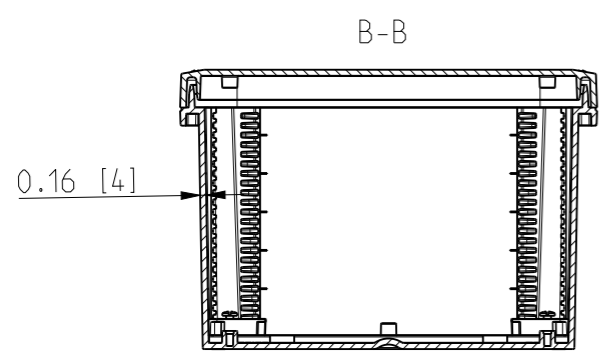

ID	Description	Date	By	Appr.
A		5.1.2018	KA	
B	Added more dimensions.	14.09.2018	MTN	

Dimensions in inches [mm]

Material: Polycarbonate		Ensto Mat:		Replaces:	
ENSTO Ensto Finland Oy Ensto Smart Buildings		UPCG121006F/UPC T121006F		Replaced:	
Scale 1:5 A3	Date 5.1.2018 By KA Checked	Dimensional drawing		Drw No: 000387018 B	
Sheet No: 1 (1)	Ctrl			Ref: Polybox	
				Code: UPC x121006F	