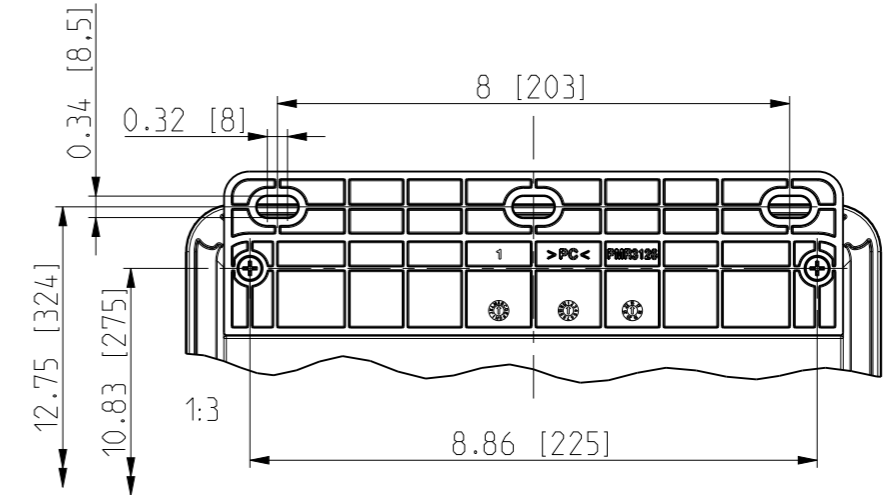

ID	Description	Date	By	Appr.
A		5.1.2018	KA	
B	Added more dimensions.	14.09.2018	MTN	

Dimensions in inches [mm]

Material: Polycarbonate		Ensto Mat:		Replaces:	
ENSTO Ensto Finland Oy Ensto Smart Buildings		UPCG121006F/UPC T121006F		Replaced:	
Scale 1:5 A3	Date 5.1.2018 By KA Checked	Dimensional drawing		Drw No: 000387018 B	
Sheet No: 1 (1)	Ctrl			Ref: Polybox	
				Code: UPC x121006F	