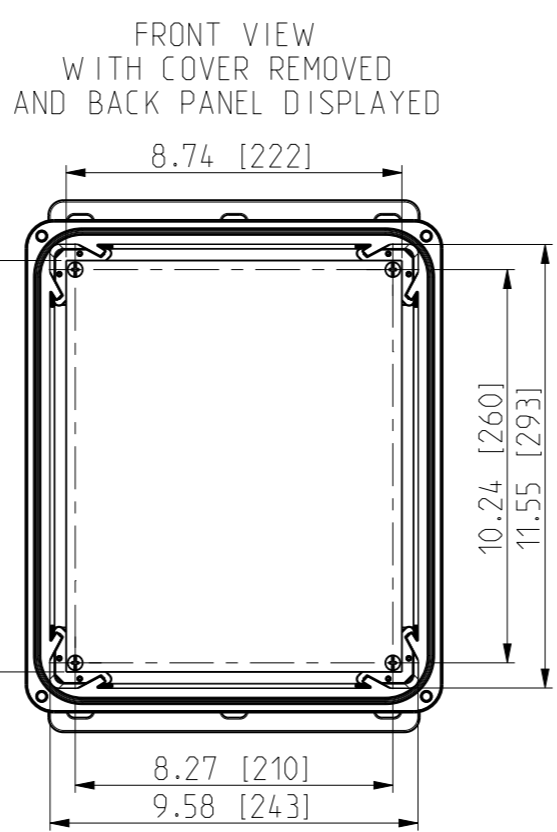

ID	Description	Date	By	Appr.
A		5.1.2018	KA	
B	Added more dimensions.	14.09.2018	MTN	

Dimensions in inches [mm]

Material: Polycarbonate		Ensto Mat:		Replaces:	
ENSTO Ensto Finland Oy Ensto Smart Buildings		UPCG121006F/UPC T121006F		Replaced:	
Scale 1:5 A3	Date 5.1.2018 By KA Checked	Dimensional drawing		Drw No: 000387018 B	
Sheet No: 1 (1)	Ctrl			Ref: Polybox	
				Code: UPC x121006F	