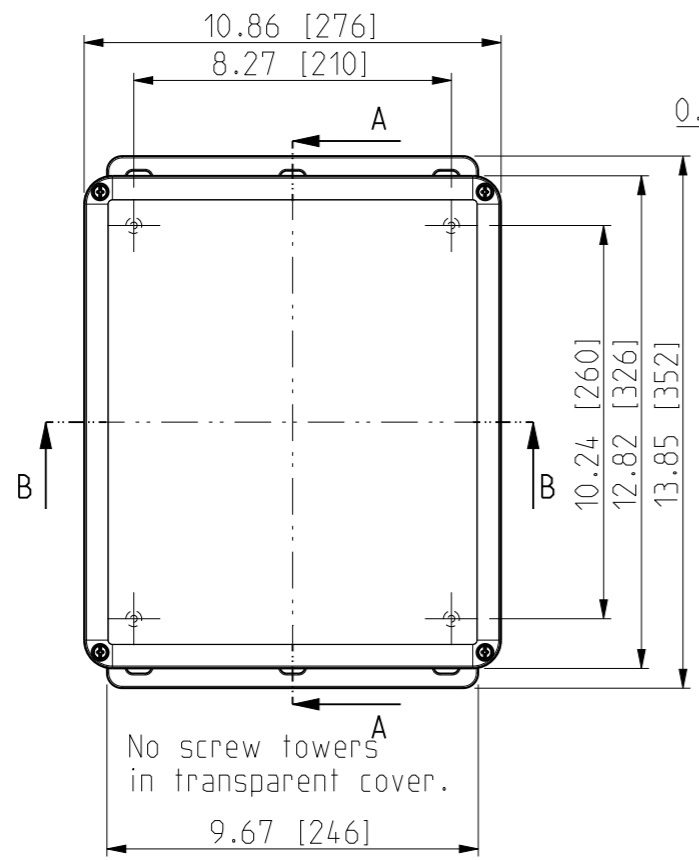

ID	Description	Date	By	Appr.
A		5.1.2018	KA	
B	Added more dimensions.	14.09.2018	MTN	

Dimensions in inches [mm]

Material: Polycarbonate		Ensto Mat:		Replaces:	
ENSTO Ensto Finland Oy Ensto Smart Buildings		UPCG121006F/UPC T121006F		Replaced:	
Scale 1:5 A3	Date 5.1.2018 By KA Checked	Dimensional drawing		Drw No: 000387018 B	
Sheet No: 1 (1)	Ctrl			Ref: Polybox	
				Code: UPC x121006F	