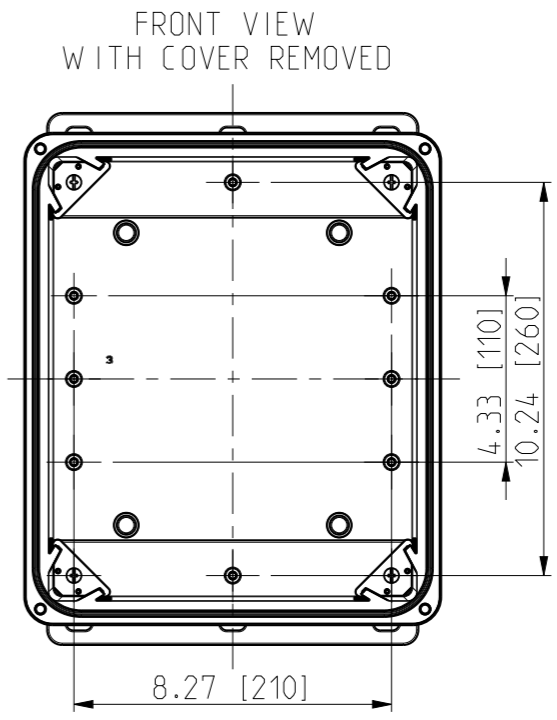

ID	Description	Date	By	Appr.
A		5.1.2018	KA	
B	Added more dimensions.	14.09.2018	MTN	

Dimensions in inches [mm]

Material: Polycarbonate		Ensto Mat:		Replaces:	
ENSTO Ensto Finland Oy Ensto Smart Buildings		UPCG121006F/UPC T121006F		Replaced:	
Scale 1:5 A3	Date 5.1.2018 By KA Checked	Dimensional drawing		Drw No: 000387018 B	
Sheet No: 1 (1)	Ctrl			Ref: Polybox	
				Code: UPC x121006F	