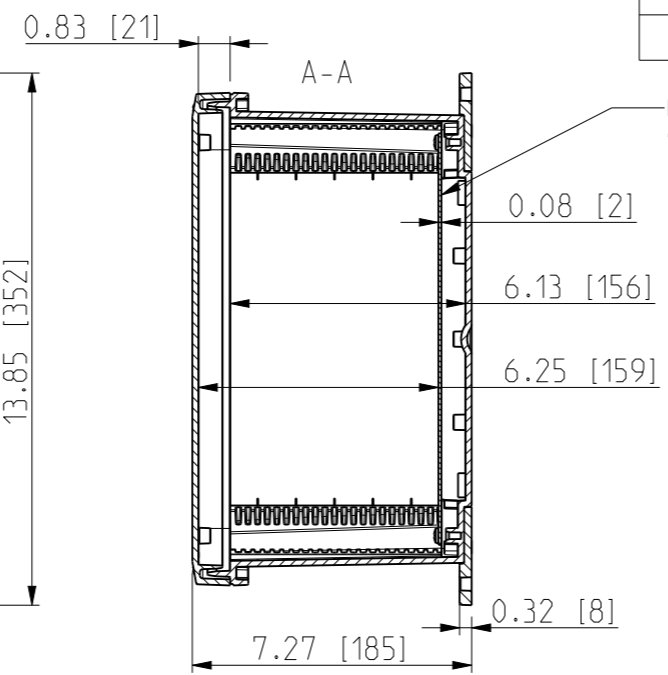

ID	Description	Date	By	Appr.
A		5.1.2018	KA	
B	Added more dimensions.	14.09.2018	MTN	

Dimensions in inches [mm]

Material: Polycarbonate		Ensto Mat:		Replaces:	
ENSTO Ensto Finland Oy Ensto Smart Buildings		UPCG121006F/UPC T121006F		Replaced:	
Scale 1:5 A3	Date 5.1.2018 By KA Checked	Dimensional drawing		Drw No: 000387018 B	
Sheet No: 1 (1)	Ctrl			Ref: Polybox	
				Code: UPC x121006F	