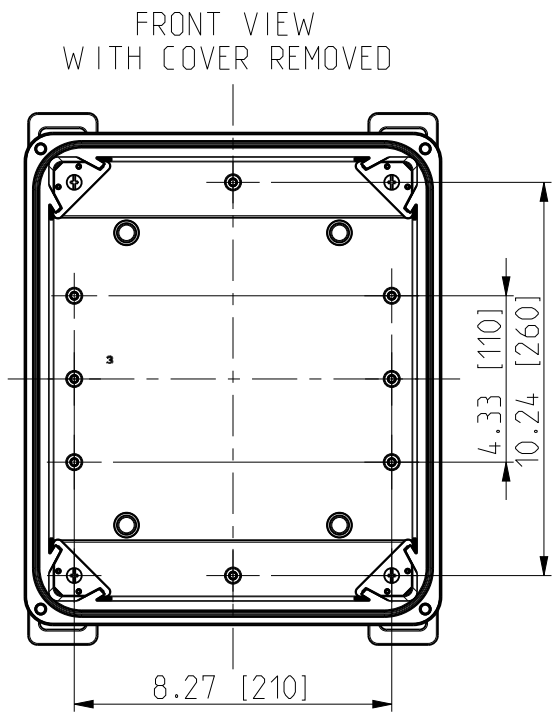

ID	Description	Date	By	Appr.
A		5.1.2018	KA	
B	Added more dimensions.	13.09.2018	MTN	

Dimensions in inches [mm]

Material: Polycarbonate		Ensto Mat:		Replaces:	
ENSTO Ensto Finland Oy Ensto Smart Buildings		UPCG121006/UPCT121006		Replaced:	
Scale 1:5	Date 5.1.2018	Dimensional drawing		Drw No: 000387050 B	
A3	By KA			Ref: Polybox	
Sheet No: 1 (1)	Checked			Code: UPCx121006	
	Ctrl				