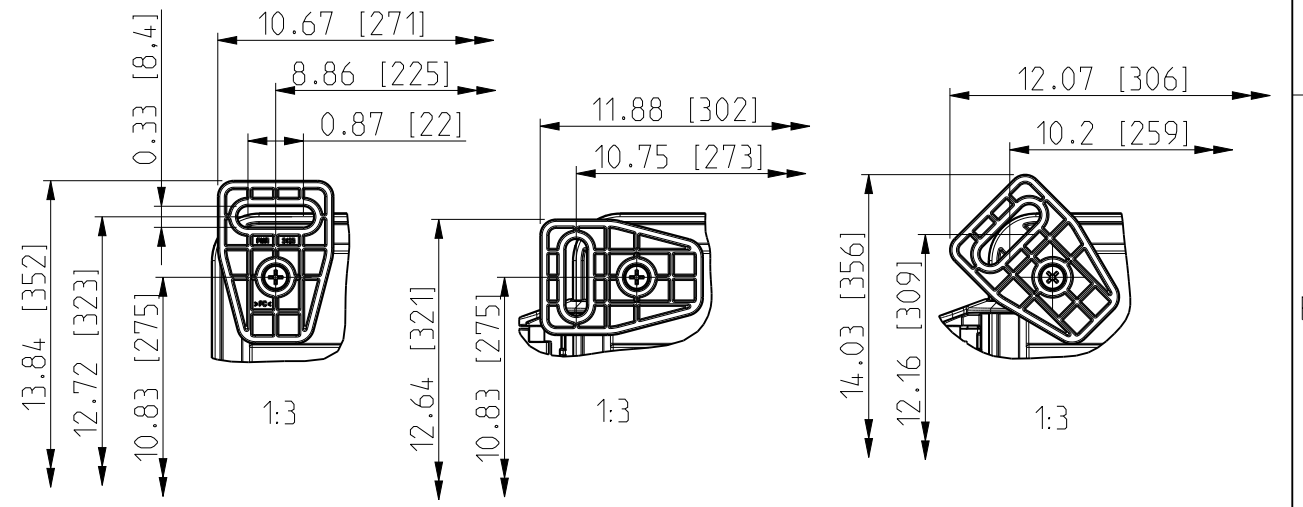

ID	Description	Date	By	Appr.
A		5.1.2018	KA	
B	Added more dimensions.	13.09.2018	MTN	

Dimensions in inches [mm]

Material: Polycarbonate		Ensto Mat:		Replaces:	
ENSTO Ensto Finland Oy Ensto Smart Buildings		UPCG121006/UPCT121006		Replaced:	
Scale 1:5	Date 5.1.2018	Dimensional drawing		Drw No: 000387050 B	
A3	By KA			Ref: Polybox	
Sheet No: 1 (1)	Checked			Code: UPCx121006	
	Ctrl				