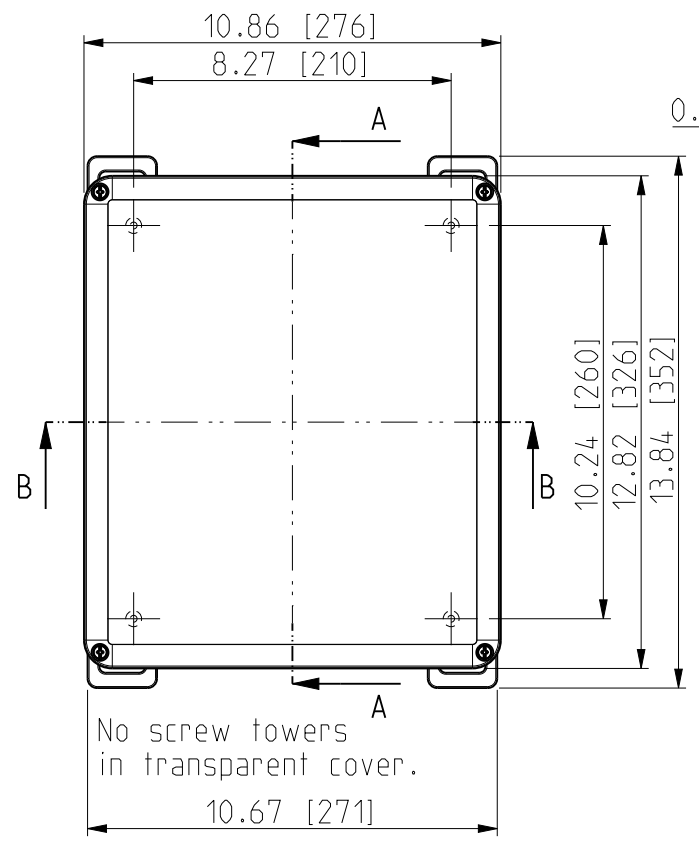

ID	Description	Date	By	Appr.
A		5.1.2018	KA	
B	Added more dimensions.	13.09.2018	MTN	

Dimensions in inches [mm]

Material: Polycarbonate		Ensto Mat:		Replaces:	
ENSTO Ensto Finland Oy Ensto Smart Buildings		UPCG121006/UPCT121006		Replaced:	
Scale 1:5	Date 5.1.2018	Dimensional drawing		Drw No: 000387050 B	
A3	By KA			Ref: Polybox	
Sheet No: 1 (1)	Checked			Code: UPCx121006	
	Ctrl				