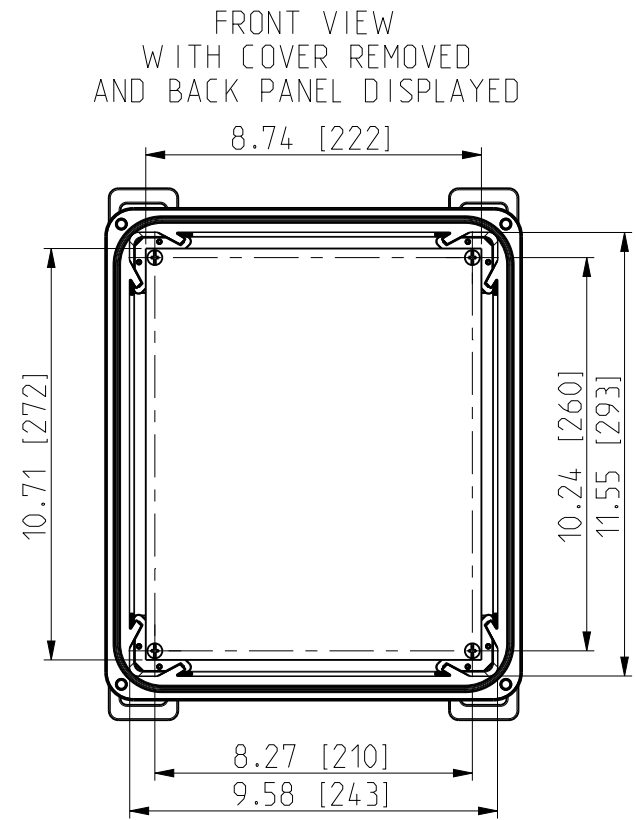

ID	Description	Date	By	Appr.
A		5.1.2018	KA	
B	Added more dimensions.	13.09.2018	MTN	

Dimensions in inches [mm]

Material: Polycarbonate		Ensto Mat:		Replaces:	
ENSTO Ensto Finland Oy Ensto Smart Buildings		UPCG121006/UPCT121006		Replaced:	
Scale 1:5	Date 5.1.2018	Dimensional drawing		Drw No: 000387050 B	
A3	By KA			Ref: Polybox	
Sheet No: 1 (1)	Checked			Code: UPCx121006	
	Ctrl				