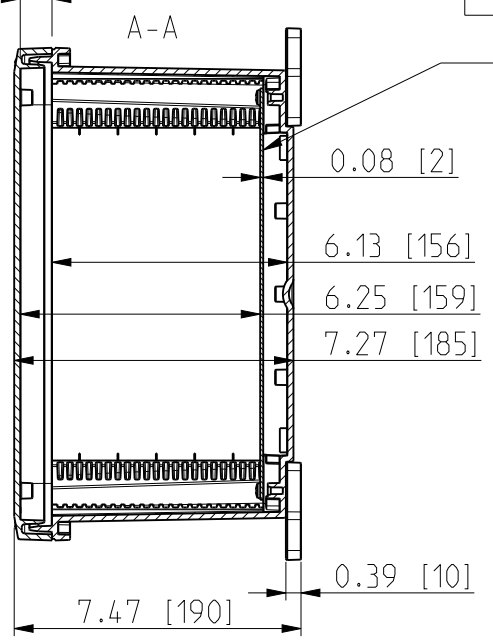

ID	Description	Date	By	Appr.
A		5.1.2018	KA	
B	Added more dimensions.	13.09.2018	MTN	

Dimensions in inches [mm]

Material: Polycarbonate		Ensto Mat:		Replaces:	
ENSTO Ensto Finland Oy Ensto Smart Buildings		UPCG121006/UPCT121006		Replaced:	
Scale 1:5	Date 5.1.2018	Dimensional drawing		Drw No: 000387050 B	
A3	By KA			Ref: Polybox	
Sheet No: 1 (1)	Checked			Code: UPCx121006	
	Ctrl				