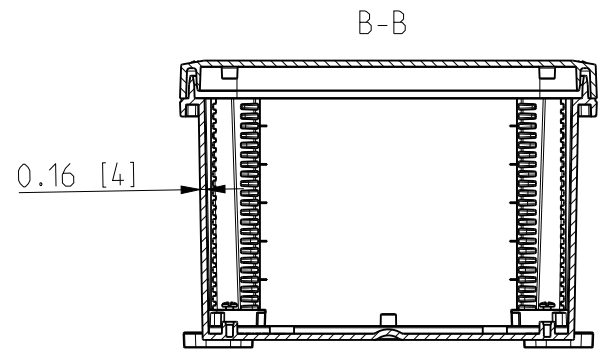

ID	Description	Date	By	Appr.
A		5.1.2018	KA	
B	Added more dimensions.	13.09.2018	MTN	

Dimensions in inches [mm]

Material: Polycarbonate		Ensto Mat:		Replaces:	
ENSTO Ensto Finland Oy Ensto Smart Buildings		UPCG121006/UPCT121006		Replaced:	
Scale 1:5	Date 5.1.2018	Dimensional drawing		Drw No: 000387050 B	
A3	By KA			Ref: Polybox	
Sheet No: 1 (1)	Checked			Code: UPCx121006	
	Ctrl				