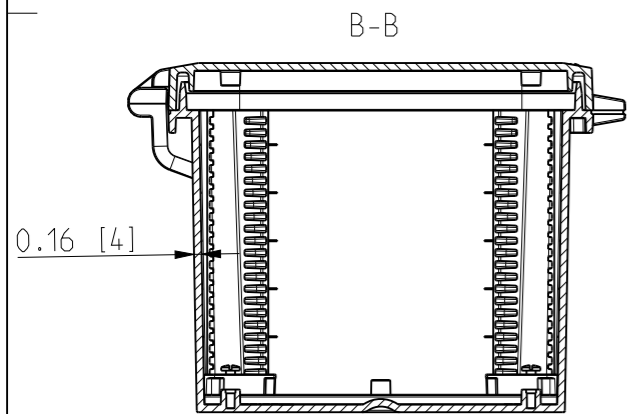

ID	Description	Date	By	Appr.
A		4.1.2018	KA	
B	Added more dimensions.	13.09.2018	MTN	

FRONT VIEW WITH COVER REMOVED AND BACK PANEL DISPLAYED

FRONT VIEW WITH COVER REMOVED

Dimensions in inches [mm]

Material: Polycarbonate		Ensto Mat:		Replaces:
<b>ENSTO</b> Ensto Finland Oy Ensto Smart Buildings		UPCG100806HSF/UPC T100806HSF Dimensional drawing		Replaced:
Scale 1:4 A3	Date 4.1.2018 By KA Checked			Drw No: 000386942 B
Sheet No: 1 (1)	Ctrl			Ref: Polybox
				Code: UPC x100806HSF