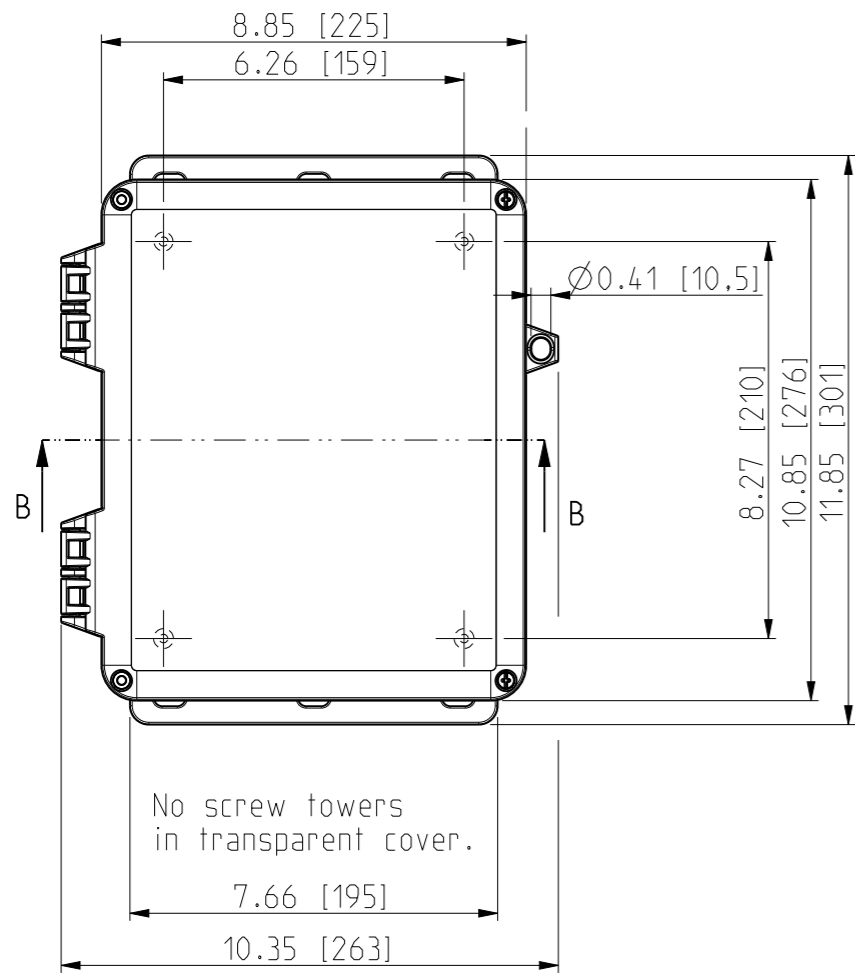

ID	Description	Date	By	Appr.
A		4.1.2018	KA	
B	Added more dimensions.	13.09.2018	MTN	

FRONT VIEW WITH COVER REMOVED AND BACK PANEL DISPLAYED

FRONT VIEW WITH COVER REMOVED

Dimensions in inches [mm]

Material: Polycarbonate		Ensto Mat:		Replaces:
<b>ENSTO</b> Ensto Finland Oy Ensto Smart Buildings		UPCG100806HSF/UPC T100806HSF Dimensional drawing		Replaced:
Scale 1:4 A3	Date 4.1.2018 By KA Checked			Drw No: 000386942 B
Sheet No: 1 (1)	Ctrl			Ref: Polybox
				Code: UPC x100806HSF