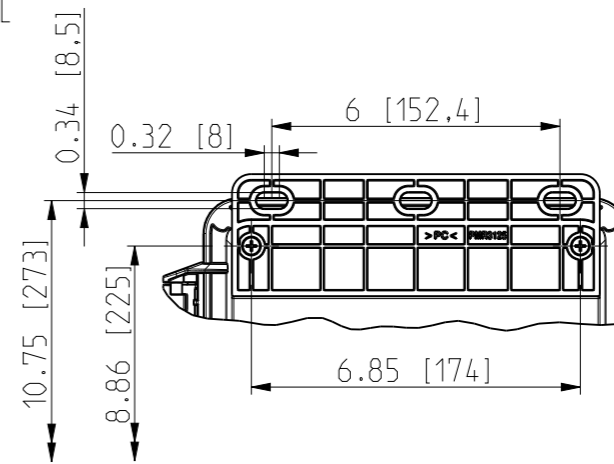

ID	Description	Date	By	Appr.
A		4.1.2018	KA	
B	Added more dimensions.	13.09.2018	MTN	

FRONT VIEW WITH COVER REMOVED AND BACK PANEL DISPLAYED

FRONT VIEW WITH COVER REMOVED

Dimensions in inches [mm]

Material: Polycarbonate		Ensto Mat:		Replaces:
<b>ENSTO</b> Ensto Finland Oy Ensto Smart Buildings		UPCG100806HSF/UPC T100806HSF Dimensional drawing		Replaced:
Scale 1:4 A3	Date 4.1.2018 By KA Checked			Drw No: 000386942 B
Sheet No: 1 (1)	Ctrl			Ref: Polybox
				Code: UPC x100806HSF