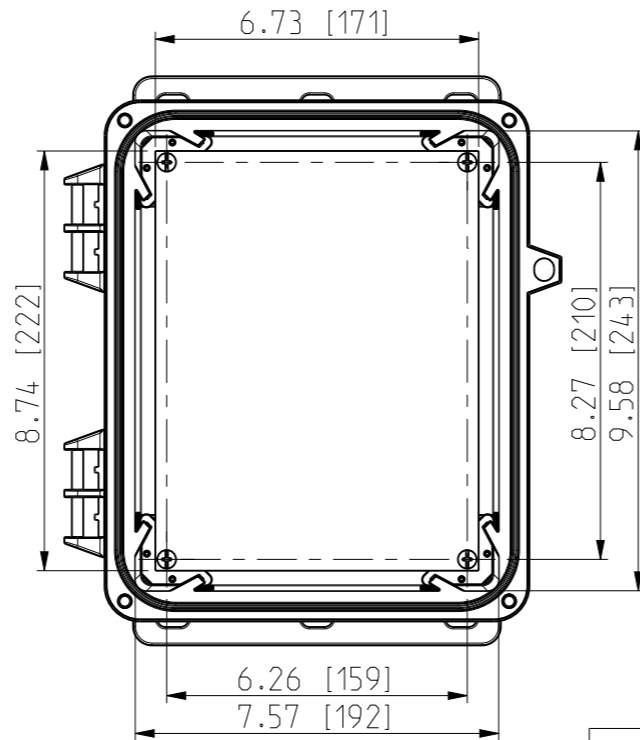

ID	Description	Date	By	Appr.
A		4.1.2018	KA	
B	Added more dimensions.	13.09.2018	MTN	

FRONT VIEW WITH COVER REMOVED AND BACK PANEL DISPLAYED

FRONT VIEW WITH COVER REMOVED

Dimensions in inches [mm]

Material: Polycarbonate		Ensto Mat:		Replaces:
<b>ENSTO</b> Ensto Finland Oy Ensto Smart Buildings		UPCG100806HSF/UPC T100806HSF Dimensional drawing		Replaced:
Scale 1:4 A3	Date 4.1.2018 By KA Checked			Drw No: 000386942 B
Sheet No: 1 (1)	Ctrl			Ref: Polybox
				Code: UPC x100806HSF