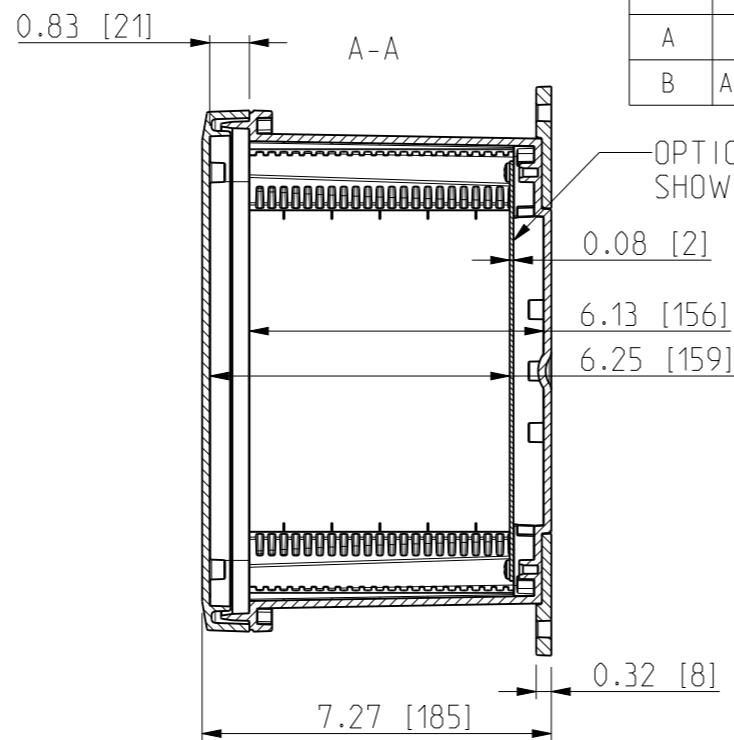

ID	Description	Date	By	Appr.
A		4.1.2018	KA	
B	Added more dimensions.	13.09.2018	MTN	

FRONT VIEW WITH COVER REMOVED AND BACK PANEL DISPLAYED

FRONT VIEW WITH COVER REMOVED

Dimensions in inches [mm]

Material: Polycarbonate		Ensto Mat:		Replaces:
<b>ENSTO</b> Ensto Finland Oy Ensto Smart Buildings		UPCG100806HSF/UPC T100806HSF Dimensional drawing		Replaced:
Scale 1:4 A3	Date 4.1.2018 By KA Checked			Drw No: 000386942 B
Sheet No: 1 (1)	Ctrl			Ref: Polybox
				Code: UPC x100806HSF