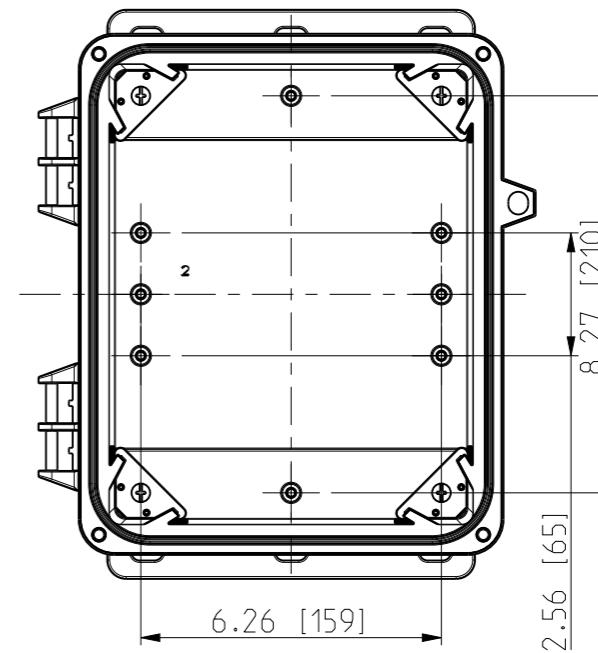

ID	Description	Date	By	Appr.
A		4.1.2018	KA	
B	Added more dimensions.	13.09.2018	MTN	

FRONT VIEW WITH COVER REMOVED AND BACK PANEL DISPLAYED

FRONT VIEW WITH COVER REMOVED

Dimensions in inches [mm]

Material: Polycarbonate		Ensto Mat:		Replaces:
<b>ENSTO</b> Ensto Finland Oy Ensto Smart Buildings		UPCG100806HSF/UPC T100806HSF Dimensional drawing		Replaced:
Scale 1:4 A3	Date 4.1.2018 By KA Checked			Drw No: 000386942 B
Sheet No: 1 (1)	Ctrl			Ref: Polybox
				Code: UPC x100806HSF