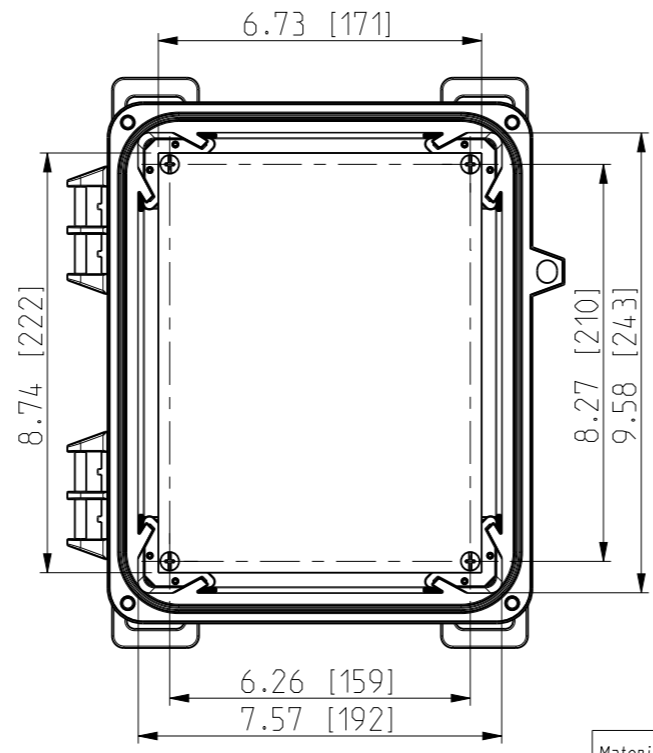

ID	Description	Date	By	Appr.
A		5.1.2018	KA	
B	Added more dimensions.	13.09.2018	MTN	

OPTIONAL BACK PANEL SHOWN

FRONT VIEW WITH COVER REMOVED

FRONT VIEW WITH COVER REMOVED AND BACK PANEL DISPLAYED

Dimensions in inches [mm]

Material: Polycarbonate		Ensto Mat:		Replaces:
<b>ENSTO</b> Ensto Finland Oy Ensto Smart Buildings		UPCG100806HS/UPCT100806HS		Replaced:
Scale 1:4 A3	Date 5.1.2018 By KA Checked	Dimensional drawing		Drw No: 000386986 B
Sheet No: 1 (1)	Ctrl			Ref: Polybox
				Code: UPCx100806HS