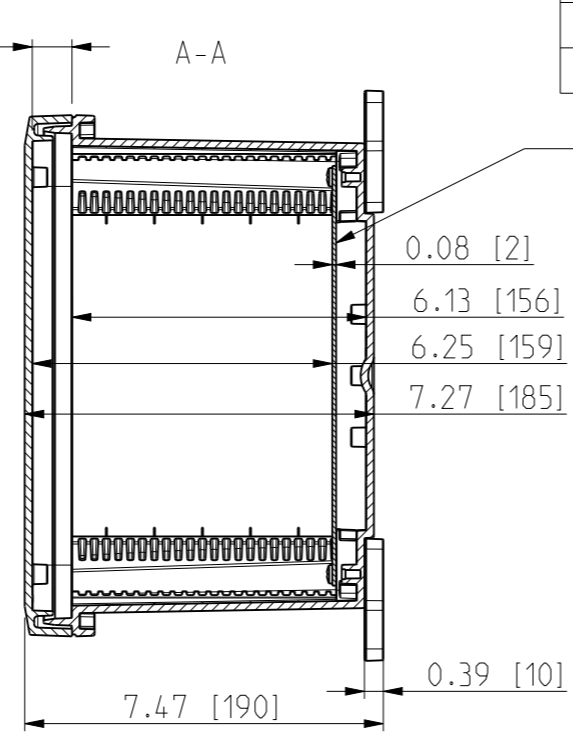

ID	Description	Date	By	Appr.
A		5.1.2018	KA	
B	Added more dimensions.	13.09.2018	MTN	

OPTIONAL BACK PANEL SHOWN

FRONT VIEW WITH COVER REMOVED

FRONT VIEW WITH COVER REMOVED AND BACK PANEL DISPLAYED

Dimensions in inches [mm]

Material: Polycarbonate		Ensto Mat:		Replaces:
<b>ENSTO</b> Ensto Finland Oy Ensto Smart Buildings		UPCG100806HS/UPCT100806HS		Replaced:
Scale 1:4 A3	Date 5.1.2018 By KA Checked	Dimensional drawing		Drw No: 000386986 B
Sheet No: 1 (1)	Ctrl			Ref: Polybox
				Code: UPCx100806HS