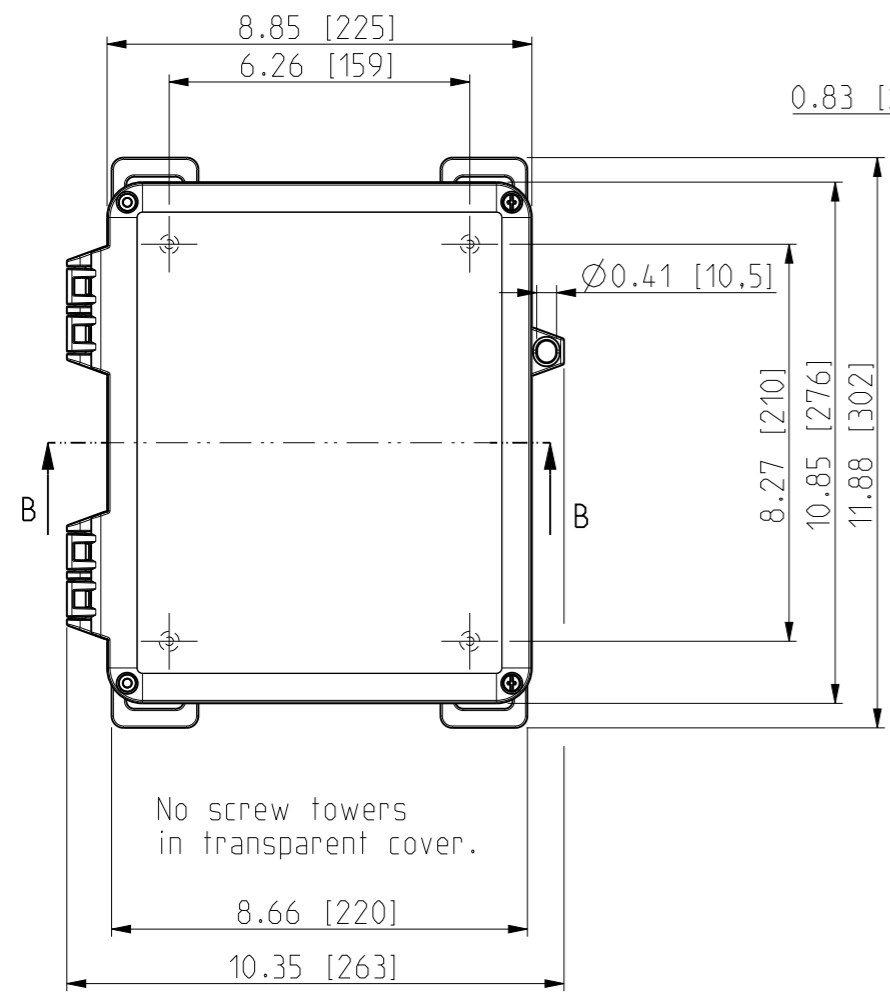

ID	Description	Date	By	Appr.
A		5.1.2018	KA	
B	Added more dimensions.	13.09.2018	MTN	

OPTIONAL BACK PANEL SHOWN

FRONT VIEW WITH COVER REMOVED

FRONT VIEW WITH COVER REMOVED AND BACK PANEL DISPLAYED

Dimensions in inches [mm]

Material: Polycarbonate		Ensto Mat:		Replaces:
<b>ENSTO</b> Ensto Finland Oy Ensto Smart Buildings		UPCG100806HS/UPCT100806HS		Replaced:
Scale 1:4 A3	Date 5.1.2018 By KA Checked	Dimensional drawing		Drw No: 000386986 B
Sheet No: 1 (1)	Ctrl			Ref: Polybox
				Code: UPCx100806HS