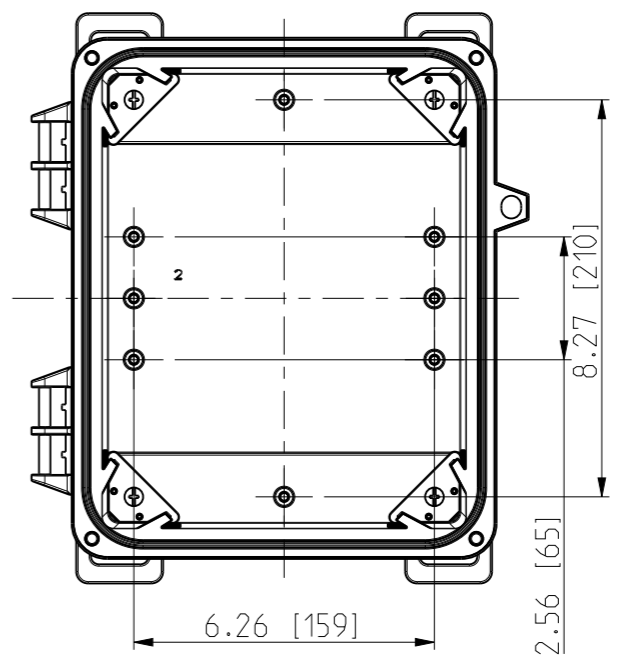

ID	Description	Date	By	Appr.
A		5.1.2018	KA	
B	Added more dimensions.	13.09.2018	MTN	

OPTIONAL BACK PANEL SHOWN

FRONT VIEW WITH COVER REMOVED

FRONT VIEW WITH COVER REMOVED AND BACK PANEL DISPLAYED

Dimensions in inches [mm]

Material: Polycarbonate		Ensto Mat:		Replaces:
<b>ENSTO</b> Ensto Finland Oy Ensto Smart Buildings		UPCG100806HS/UPCT100806HS		Replaced:
Scale 1:4 A3	Date 5.1.2018 By KA Checked	Dimensional drawing		Drw No: 000386986 B
Sheet No: 1 (1)	Ctrl			Ref: Polybox
				Code: UPCx100806HS