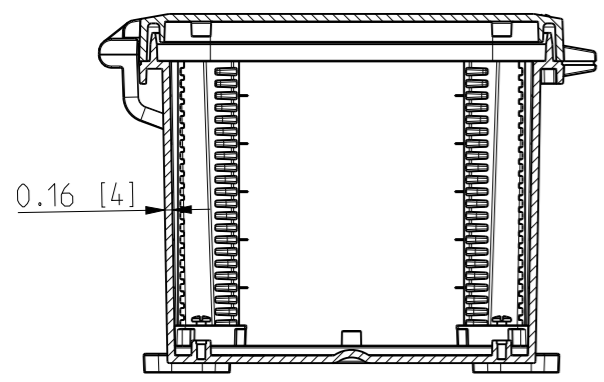

ID	Description	Date	By	Appr.
A		5.1.2018	KA	
B	Added more dimensions.	13.09.2018	MTN	

OPTIONAL BACK PANEL SHOWN

FRONT VIEW WITH COVER REMOVED

FRONT VIEW WITH COVER REMOVED AND BACK PANEL DISPLAYED

Dimensions in inches [mm]

Material: Polycarbonate		Ensto Mat:		Replaces:
<b>ENSTO</b> Ensto Finland Oy Ensto Smart Buildings		UPCG100806HS/UPCT100806HS		Replaced:
Scale 1:4 A3	Date 5.1.2018 By KA Checked	Dimensional drawing		Drw No: 000386986 B
Sheet No: 1 (1)	Ctrl			Ref: Polybox
				Code: UPCx100806HS