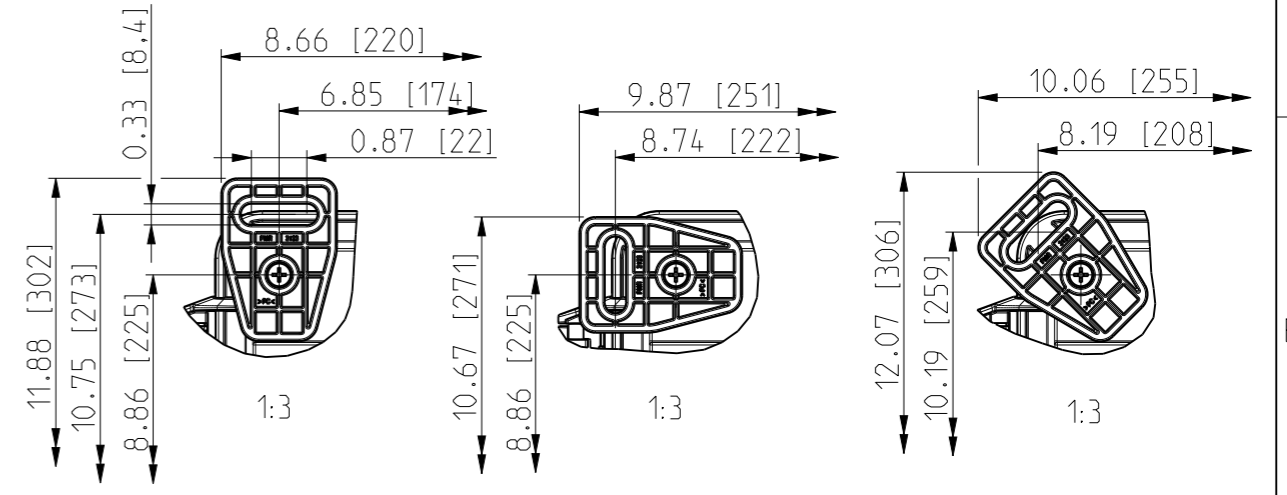

ID	Description	Date	By	Appr.
A		5.1.2018	KA	
B	Added more dimensions.	13.09.2018	MTN	

OPTIONAL BACK PANEL SHOWN

FRONT VIEW WITH COVER REMOVED

FRONT VIEW WITH COVER REMOVED AND BACK PANEL DISPLAYED

Dimensions in inches [mm]

Material: Polycarbonate		Ensto Mat:		Replaces:
<b>ENSTO</b> Ensto Finland Oy Ensto Smart Buildings		UPCG100806HS/UPCT100806HS		Replaced:
Scale 1:4 A3	Date 5.1.2018 By KA Checked	Dimensional drawing		Drw No: 000386986 B
Sheet No: 1 (1)	Ctrl			Ref: Polybox
				Code: UPCx100806HS