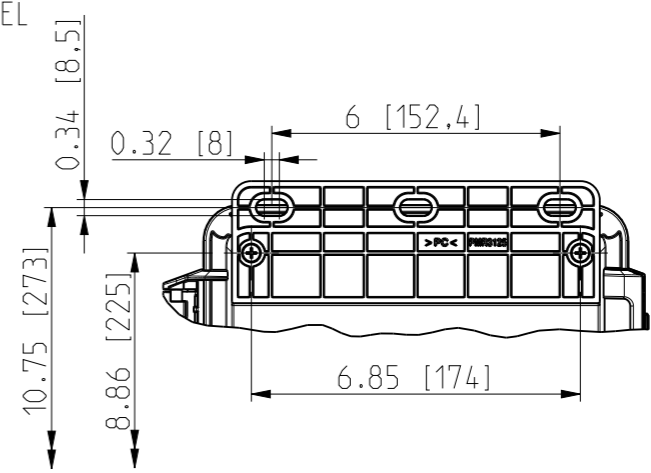

ID	Description	Date	By	Appr.
A		4.1.2018	KA	
B	Added more dimensions.	13.09.2018	MTN	

OPTIONAL BACK PANEL SHOWN

FRONT VIEW WITH COVER REMOVED AND BACK PANEL DISPLAYED

FRONT VIEW WITH COVER REMOVED

Dimensions in inches [mm]

Material: Polycarbonate		Ensto Mat:		Replaces:	
ENSTO Ensto Finland Oy Ensto Smart Buildings		UPC G100806HNLF / UPC T100806HNLF		Replaced:	
Scale 1:4 A3	Date 4.1.2018 By KA Checked	Dimensional drawing		Drw No: 000386952 B	
Sheet No: 1 (1)	Ctrl			Ref: Polybox	
				Code: UPC x100806HNLF	