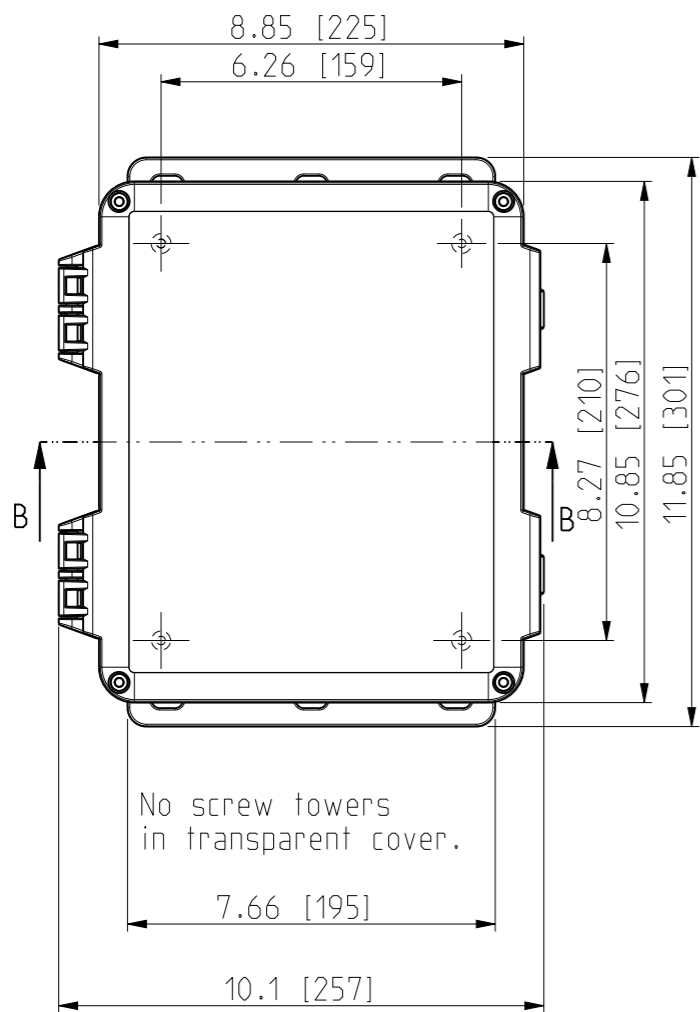

ID	Description	Date	By	Appr.
A		4.1.2018	KA	
B	Added more dimensions.	13.09.2018	MTN	

OPTIONAL BACK PANEL SHOWN

FRONT VIEW WITH COVER REMOVED AND BACK PANEL DISPLAYED

FRONT VIEW WITH COVER REMOVED

Dimensions in inches [mm]

Material: Polycarbonate		Ensto Mat:		Replaces:	
ENSTO Ensto Finland Oy Ensto Smart Buildings		UPC G100806HNLF / UPC T100806HNLF		Replaced:	
Scale 1:4 A3	Date 4.1.2018 By KA Checked	Dimensional drawing		Drw No: 000386952 B	
Sheet No: 1 (1)	Ctrl			Ref: Polybox	
				Code: UPC x100806HNLF	