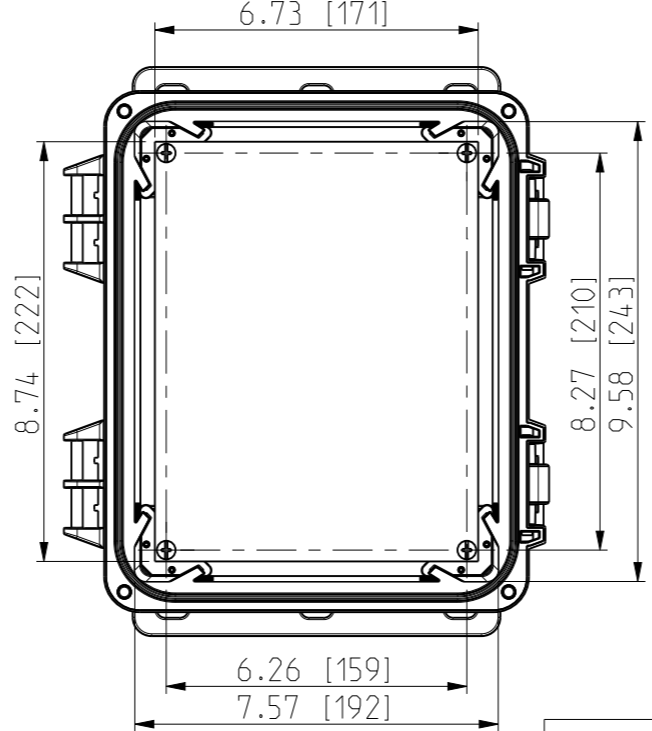

ID	Description	Date	By	Appr.
A		4.1.2018	KA	
B	Added more dimensions.	13.09.2018	MTN	

OPTIONAL BACK PANEL SHOWN

FRONT VIEW WITH COVER REMOVED AND BACK PANEL DISPLAYED

FRONT VIEW WITH COVER REMOVED

Dimensions in inches [mm]

Material: Polycarbonate		Ensto Mat:		Replaces:	
ENSTO Ensto Finland Oy Ensto Smart Buildings		UPC G100806HNLF / UPC T100806HNLF		Replaced:	
Scale 1:4 A3	Date 4.1.2018 By KA Checked	Dimensional drawing		Drw No: 000386952 B	
Sheet No: 1 (1)	Ctrl			Ref: Polybox	
				Code: UPC x100806HNLF	