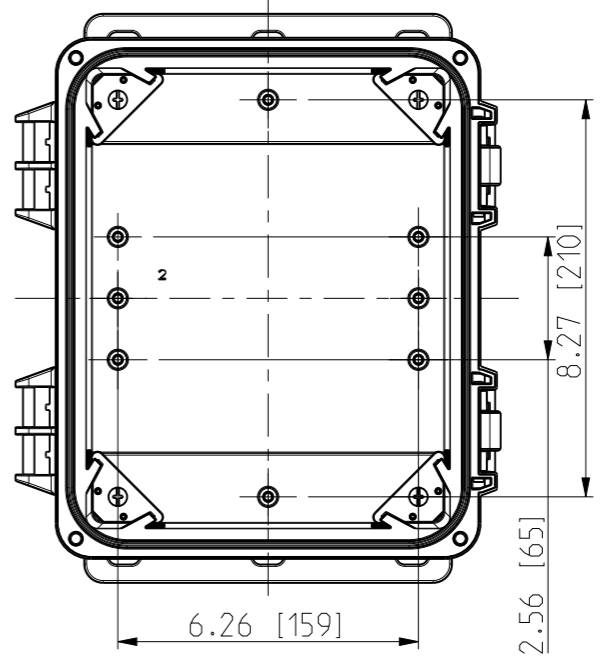

ID	Description	Date	By	Appr.
A		4.1.2018	KA	
B	Added more dimensions.	13.09.2018	MTN	

OPTIONAL BACK PANEL SHOWN

FRONT VIEW WITH COVER REMOVED AND BACK PANEL DISPLAYED

FRONT VIEW WITH COVER REMOVED

Dimensions in inches [mm]

Material: Polycarbonate		Ensto Mat:		Replaces:	
ENSTO Ensto Finland Oy Ensto Smart Buildings		UPC G100806HNLF / UPC T100806HNLF		Replaced:	
Scale 1:4 A3	Date 4.1.2018 By KA Checked	Dimensional drawing		Drw No: 000386952 B	
Sheet No: 1 (1)	Ctrl			Ref: Polybox	
				Code: UPC x100806HNLF	