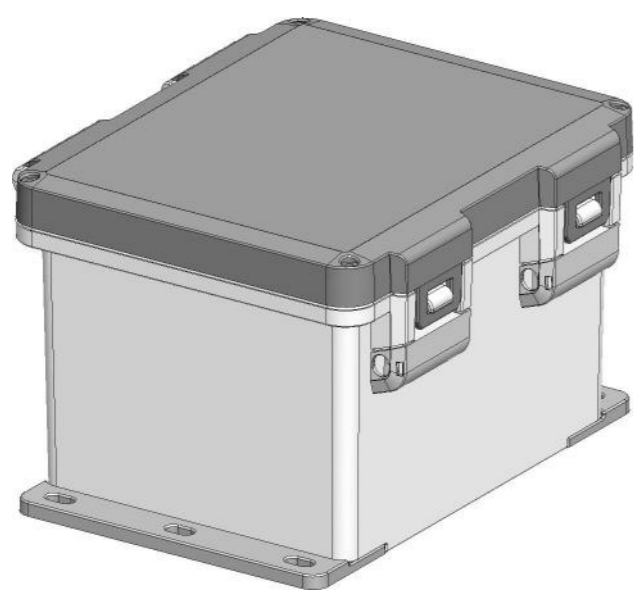

ID	Description	Date	By	Appr.
A		4.1.2018	KA	
B	Added more dimensions.	13.09.2018	MTN	

OPTIONAL BACK PANEL SHOWN

FRONT VIEW WITH COVER REMOVED AND BACK PANEL DISPLAYED

FRONT VIEW WITH COVER REMOVED

Dimensions in inches [mm]

Material: Polycarbonate		Ensto Mat:		Replaces:	
ENSTO Ensto Finland Oy Ensto Smart Buildings		UPC G100806HNLF / UPC T100806HNLF		Replaced:	
Scale 1:4 A3	Date 4.1.2018 By KA Checked	Dimensional drawing		Drw No: 000386952 B	
Sheet No: 1 (1)	Ctrl			Ref: Polybox	
				Code: UPC x100806HNLF	