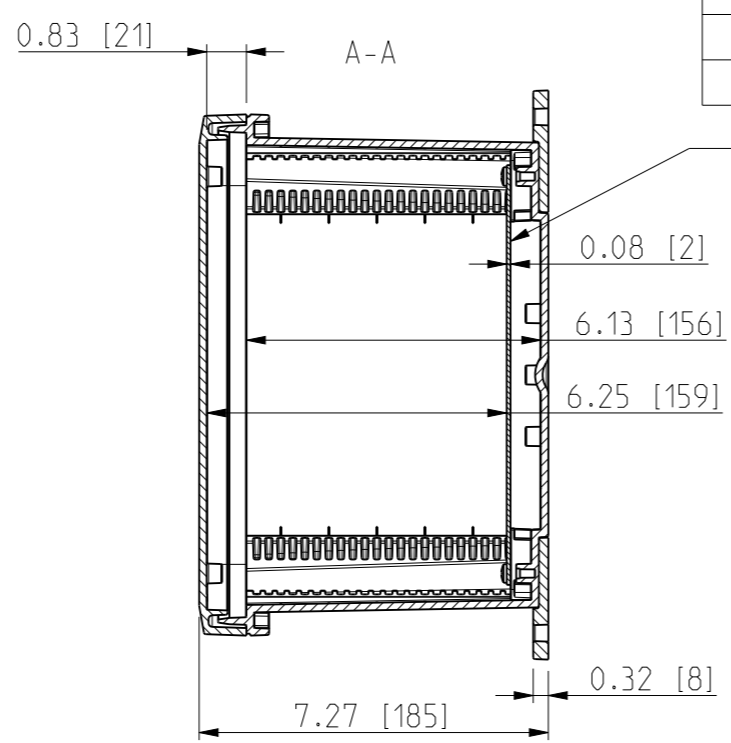

ID	Description	Date	By	Appr.
A		4.1.2018	KA	
B	Added more dimensions.	13.09.2018	MTN	

OPTIONAL BACK PANEL SHOWN

FRONT VIEW WITH COVER REMOVED AND BACK PANEL DISPLAYED

FRONT VIEW WITH COVER REMOVED

Dimensions in inches [mm]

Material: Polycarbonate		Ensto Mat:		Replaces:	
ENSTO Ensto Finland Oy Ensto Smart Buildings		UPC G100806HNLF / UPC T100806HNLF		Replaced:	
Scale 1:4 A3	Date 4.1.2018 By KA Checked	Dimensional drawing		Drw No: 000386952 B	
Sheet No: 1 (1)	Ctrl			Ref: Polybox	
				Code: UPC x100806HNLF	