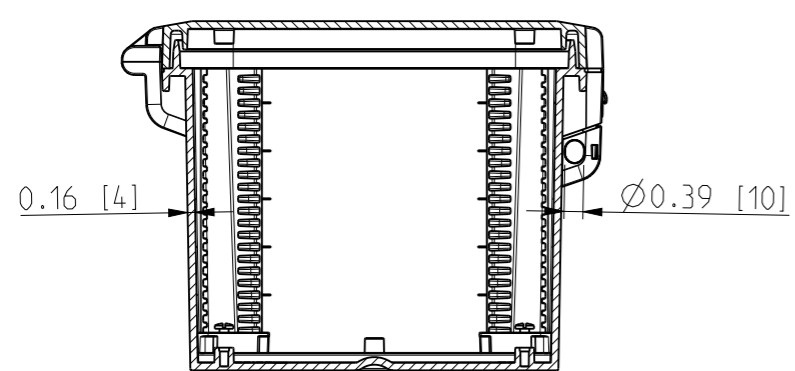

ID	Description	Date	By	Appr.
A		4.1.2018	KA	
B	Added more dimensions.	13.09.2018	MTN	

OPTIONAL BACK PANEL SHOWN

FRONT VIEW WITH COVER REMOVED AND BACK PANEL DISPLAYED

FRONT VIEW WITH COVER REMOVED

Dimensions in inches [mm]

Material: Polycarbonate		Ensto Mat:		Replaces:	
ENSTO Ensto Finland Oy Ensto Smart Buildings		UPC G100806HNLF / UPC T100806HNLF		Replaced:	
Scale 1:4 A3	Date 4.1.2018 By KA Checked	Dimensional drawing		Drw No: 000386952 B	
Sheet No: 1 (1)	Ctrl			Ref: Polybox	
				Code: UPC x100806HNLF	