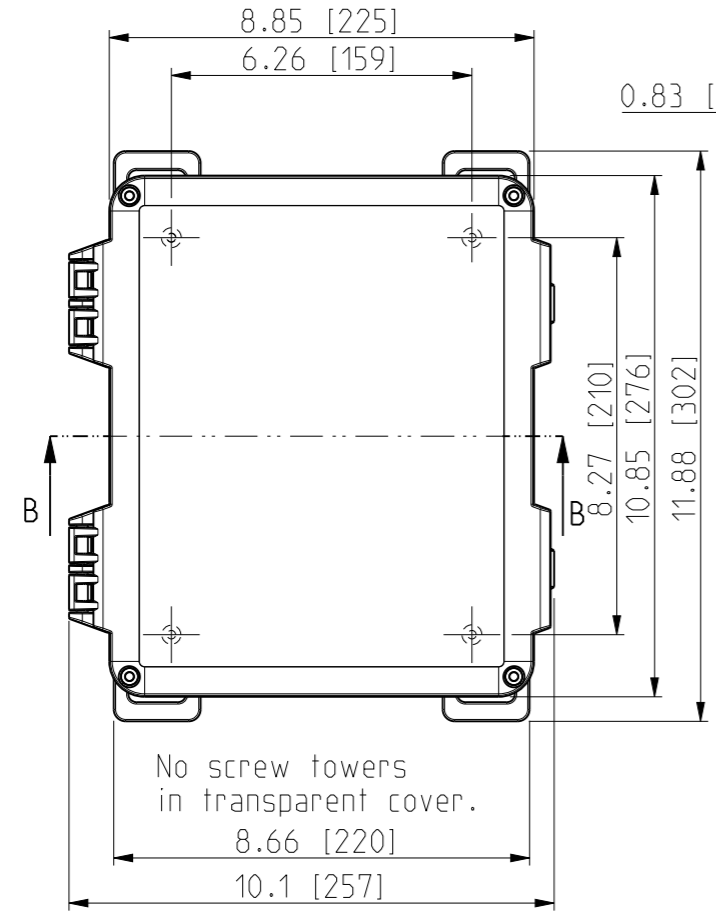

1 2 3 4 5 6 7 8

ID	Description	Date	By	Appr.
A		5.1.2018	KA	
B	Added more dimensions.	13.09.2018	MTN	

OPTIONAL BACK PANEL SHOWN

FRONT VIEW WITH COVER REMOVED

FRONT VIEW WITH COVER REMOVED AND BACK PANEL DISPLAYED

Dimensions in inches [mm]

Material: Polycarbonate		Ensto Mat:		Replaces:	
ENSTO Ensto Finland Oy Ensto Smart Buildings				Replaced:	
Scale 1:4 A3	Date 5.1.2018 By KA Checked	UPC G100806HNL / UPC T100806HNL		Drw No: 000387000 B	
Sheet No: 1 (1)	Ctrl	Dimensional drawing		Ref: Polybox	
				Code: UPC x100806HNL	