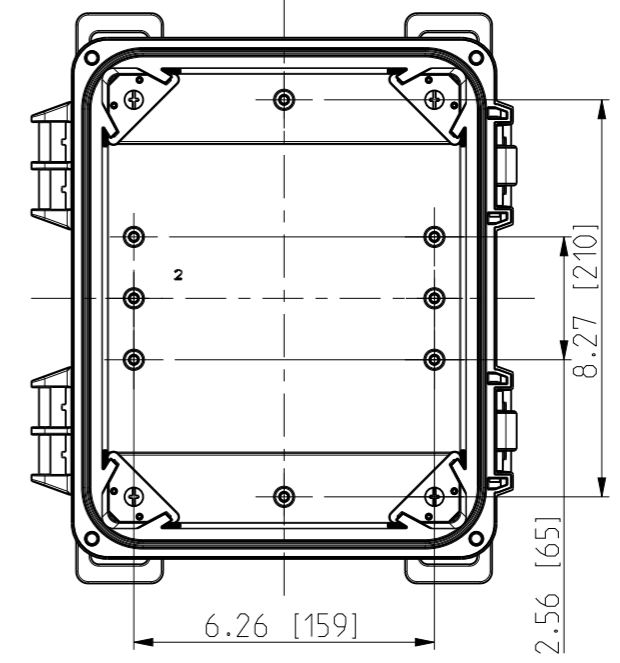

1 2 3 4 5 6 7 8

ID	Description	Date	By	Appr.
A		5.1.2018	KA	
B	Added more dimensions.	13.09.2018	MTN	

OPTIONAL BACK PANEL SHOWN

FRONT VIEW WITH COVER REMOVED

FRONT VIEW WITH COVER REMOVED AND BACK PANEL DISPLAYED

Dimensions in inches [mm]

Material: Polycarbonate		Ensto Mat:		Replaces:	
ENSTO Ensto Finland Oy Ensto Smart Buildings				Replaced:	
Scale 1:4 A3	Date 5.1.2018 By KA Checked	UPC G100806HNL / UPC T100806HNL		Drw No: 000387000 B	
Sheet No: 1 (1)	Ctrl	Dimensional drawing		Ref: Polybox	
				Code: UPC x100806HNL	