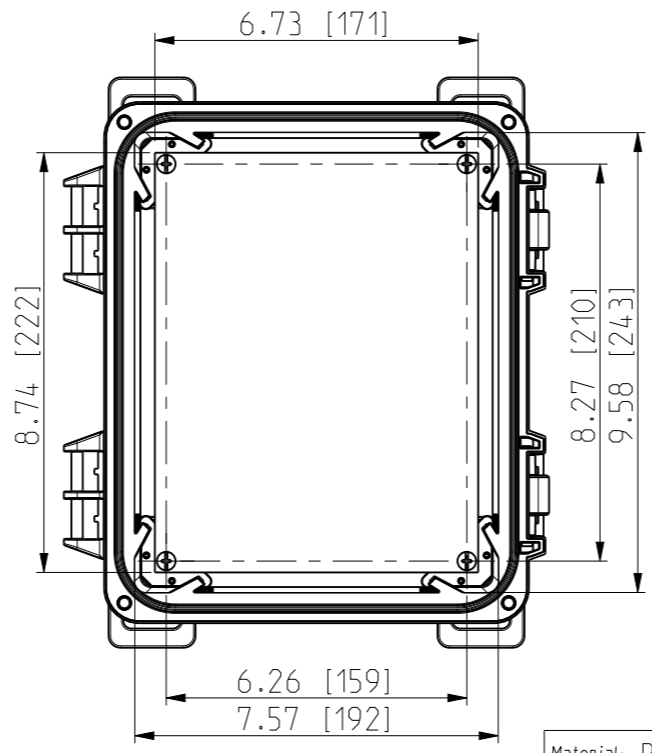

1 2 3 4 5 6 7 8

ID	Description	Date	By	Appr.
A		5.1.2018	KA	
B	Added more dimensions.	13.09.2018	MTN	

OPTIONAL BACK PANEL SHOWN

FRONT VIEW WITH COVER REMOVED

FRONT VIEW WITH COVER REMOVED AND BACK PANEL DISPLAYED

Dimensions in inches [mm]

Material: Polycarbonate		Ensto Mat:		Replaces:	
ENSTO Ensto Finland Oy Ensto Smart Buildings				Replaced:	
Scale 1:4 A3	Date 5.1.2018 By KA Checked	UPC G100806HNL / UPC T100806HNL		Drw No: 000387000 B	
Sheet No: 1 (1)	Ctrl	Dimensional drawing		Ref: Polybox	
				Code: UPC x100806HNL	