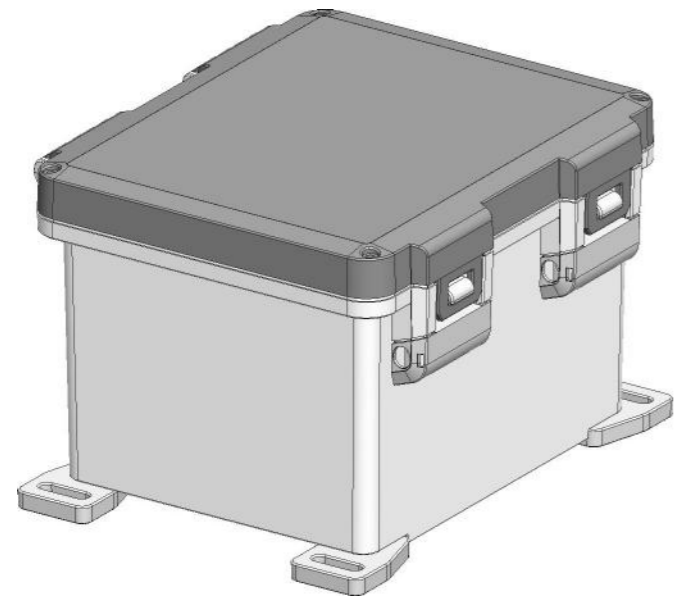

1 2 3 4 5 6 7 8

ID	Description	Date	By	Appr.
A		5.1.2018	KA	
B	Added more dimensions.	13.09.2018	MTN	

OPTIONAL BACK PANEL SHOWN

FRONT VIEW WITH COVER REMOVED

FRONT VIEW WITH COVER REMOVED AND BACK PANEL DISPLAYED

Dimensions in inches [mm]

Material: Polycarbonate		Ensto Mat:		Replaces:	
ENSTO Ensto Finland Oy Ensto Smart Buildings				Replaced:	
Scale 1:4 A3	Date 5.1.2018 By KA Checked	UPC G100806HNL / UPC T100806HNL		Drw No: 000387000 B	
Sheet No: 1 (1)	Ctrl	Dimensional drawing		Ref: Polybox	
				Code: UPC x100806HNL	