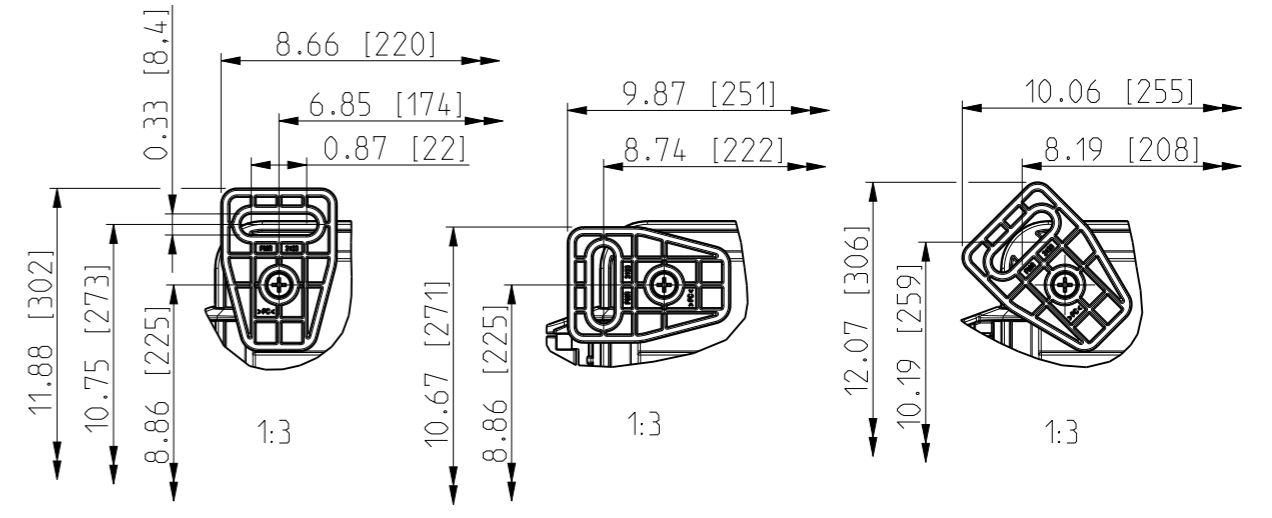

1 2 3 4 5 6 7 8

ID	Description	Date	By	Appr.
A		5.1.2018	KA	
B	Added more dimensions.	13.09.2018	MTN	

OPTIONAL BACK PANEL SHOWN

FRONT VIEW WITH COVER REMOVED

FRONT VIEW WITH COVER REMOVED AND BACK PANEL DISPLAYED

Dimensions in inches [mm]

Material: Polycarbonate		Ensto Mat:		Replaces:	
ENSTO Ensto Finland Oy Ensto Smart Buildings				Replaced:	
Scale 1:4 A3	Date 5.1.2018 By KA Checked	UPC G100806HNL / UPC T100806HNL		Drw No: 000387000 B	
Sheet No: 1 (1)	Ctrl	Dimensional drawing		Ref: Polybox	
				Code: UPC x100806HNL	