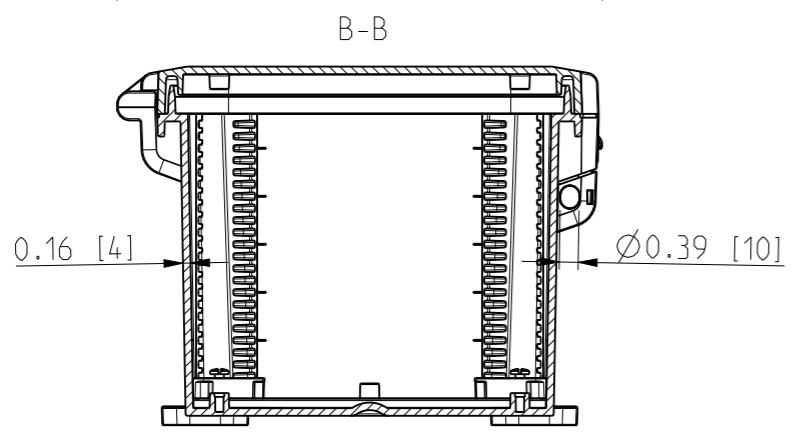

1 2 3 4 5 6 7 8

ID	Description	Date	By	Appr.
A		5.1.2018	KA	
B	Added more dimensions.	13.09.2018	MTN	

OPTIONAL BACK PANEL SHOWN

FRONT VIEW WITH COVER REMOVED

FRONT VIEW WITH COVER REMOVED AND BACK PANEL DISPLAYED

Dimensions in inches [mm]

Material: Polycarbonate		Ensto Mat:		Replaces:	
ENSTO Ensto Finland Oy Ensto Smart Buildings				Replaced:	
Scale 1:4 A3	Date 5.1.2018 By KA Checked	UPC G100806HNL / UPC T100806HNL		Drw No: 000387000 B	
Sheet No: 1 (1)	Ctrl	Dimensional drawing		Ref: Polybox	
				Code: UPC x100806HNL	