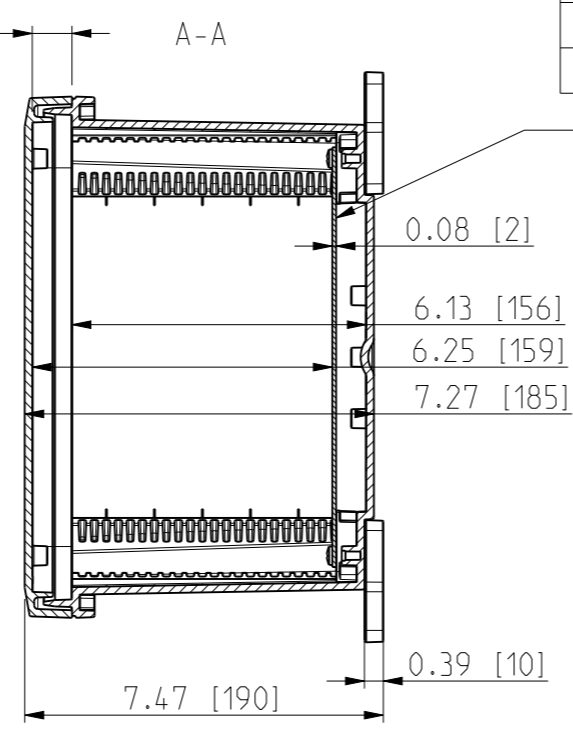

1 2 3 4 5 6 7 8

ID	Description	Date	By	Appr.
A		5.1.2018	KA	
B	Added more dimensions.	13.09.2018	MTN	

OPTIONAL BACK PANEL SHOWN

FRONT VIEW WITH COVER REMOVED

FRONT VIEW WITH COVER REMOVED AND BACK PANEL DISPLAYED

Dimensions in inches [mm]

Material: Polycarbonate		Ensto Mat:		Replaces:	
ENSTO Ensto Finland Oy Ensto Smart Buildings				Replaced:	
Scale 1:4 A3	Date 5.1.2018 By KA Checked	UPC G100806HNL / UPC T100806HNL		Drw No: 000387000 B	
Sheet No: 1 (1)	Ctrl	Dimensional drawing		Ref: Polybox	
				Code: UPC x100806HNL	