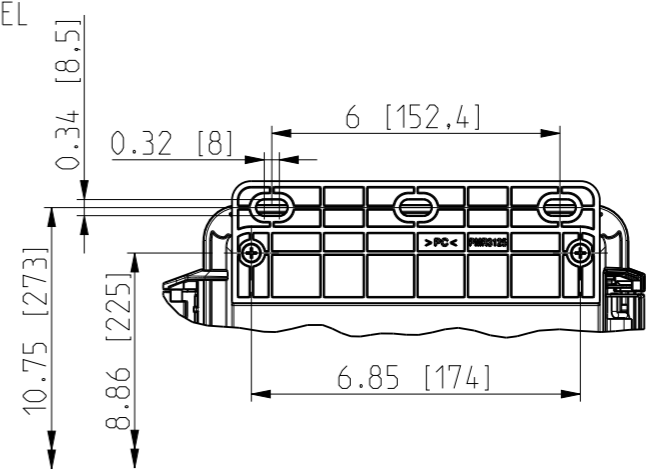

| ID | Description | Date | By | Appr. |
|----|-------------|------------|-----|-------|
| A | New drawing | 13.09.2018 | MTN | |

No screw towers in transparent cover.

OPTIONAL BACK PANEL SHOWN

FRONT VIEW WITH COVER REMOVED

FRONT VIEW WITH COVER REMOVED AND BACK PANEL DISPLAYED

B-B

Dimensions in inches [mm]

| | | | | | |
|---|------------------|-----------------------------------|--|-----------------------|--|
| Material: Polycarbonate | | Ensto Mat: | | Replaces: | |
| ENSTO Ensto Finland Oy Ensto Smart Buildings | | UPC G100806HMLF / UPC T100806HMLF | | Replaced: | |
| Scale 1:4 | Date 13.09.18 | Dimensional drawing | | Drw No: 000439621 A | |
| A3 | By MTN | | | Ref: Polybox | |
| Sheet No: 1 (1) | Checked | | | Code: UPC x100806HMLF | |
| | Ctrl | | | | |