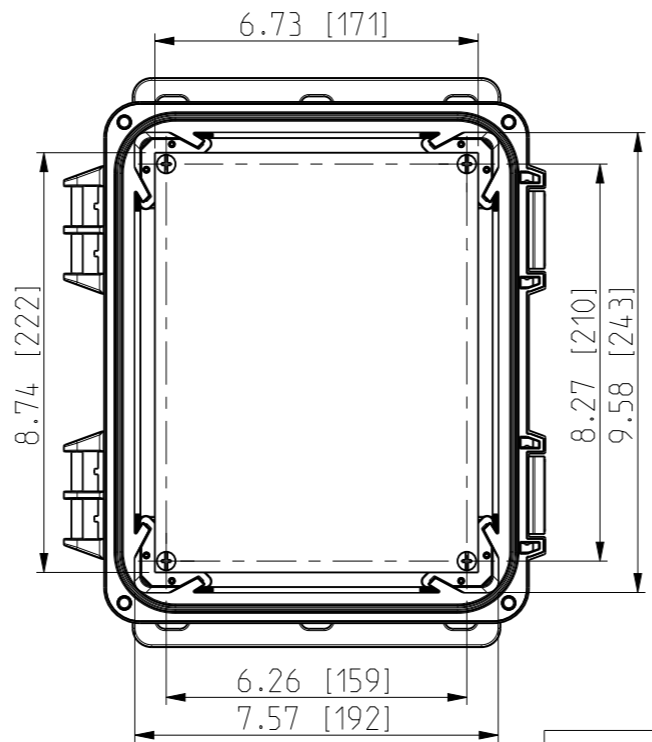

| ID | Description | Date | By | Appr. |
|----|-------------|------------|-----|-------|
| A | New drawing | 13.09.2018 | MTN | |

No screw towers in transparent cover.

OPTIONAL BACK PANEL SHOWN

FRONT VIEW WITH COVER REMOVED

FRONT VIEW WITH COVER REMOVED AND BACK PANEL DISPLAYED

B-B

Dimensions in inches [mm]

| | | | | | |
|---|------------------|-----------------------------------|--|-----------------------|--|
| Material: Polycarbonate | | Ensto Mat: | | Replaces: | |
| ENSTO Ensto Finland Oy Ensto Smart Buildings | | UPC G100806HMLF / UPC T100806HMLF | | Replaced: | |
| Scale 1:4 | Date 13.09.18 | Dimensional drawing | | Drw No: 000439621 A | |
| A3 | By MTN | | | Ref: Polybox | |
| Sheet No: 1 (1) | Checked | | | Code: UPC x100806HMLF | |
| | Ctrl | | | | |