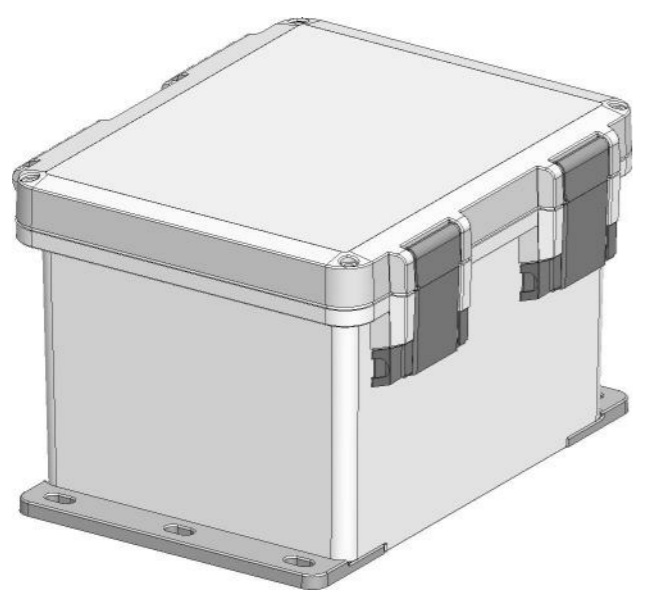

| ID | Description | Date | By | Appr. |
|----|-------------|------------|-----|-------|
| A | New drawing | 13.09.2018 | MTN | |

No screw towers in transparent cover.

OPTIONAL BACK PANEL SHOWN

FRONT VIEW WITH COVER REMOVED

FRONT VIEW WITH COVER REMOVED AND BACK PANEL DISPLAYED

B-B

Dimensions in inches [mm]

| | | | | | |
|---|------------------|-----------------------------------|--|-----------------------|--|
| Material: Polycarbonate | | Ensto Mat: | | Replaces: | |
| ENSTO Ensto Finland Oy Ensto Smart Buildings | | UPC G100806HMLF / UPC T100806HMLF | | Replaced: | |
| Scale 1:4 | Date 13.09.18 | Dimensional drawing | | Drw No: 000439621 A | |
| A3 | By MTN | | | Ref: Polybox | |
| Sheet No: 1 (1) | Checked | | | Code: UPC x100806HMLF | |
| | Ctrl | | | | |