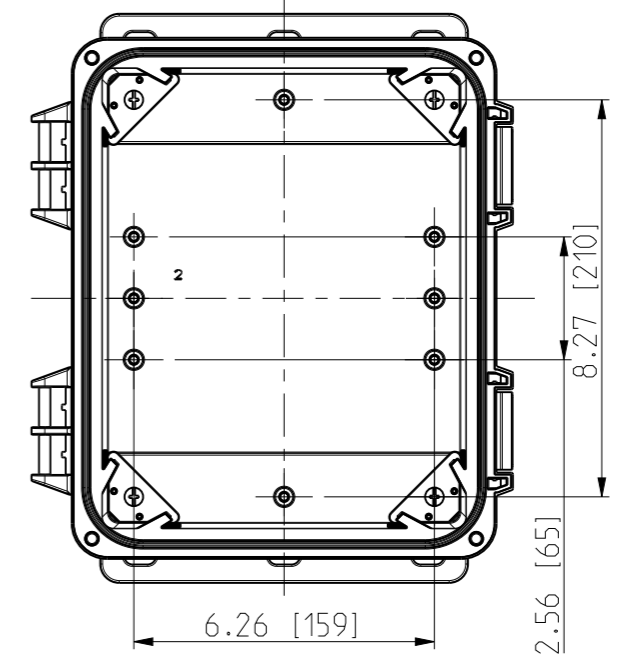

| ID | Description | Date | By | Appr. |
|----|-------------|------------|-----|-------|
| A | New drawing | 13.09.2018 | MTN | |

No screw towers in transparent cover.

OPTIONAL BACK PANEL SHOWN

FRONT VIEW WITH COVER REMOVED

FRONT VIEW WITH COVER REMOVED AND BACK PANEL DISPLAYED

B-B

Dimensions in inches [mm]

| | | | | | |
|---|------------------|-----------------------------------|--|-----------------------|--|
| Material: Polycarbonate | | Ensto Mat: | | Replaces: | |
| ENSTO Ensto Finland Oy Ensto Smart Buildings | | UPC G100806HMLF / UPC T100806HMLF | | Replaced: | |
| Scale 1:4 | Date 13.09.18 | Dimensional drawing | | Drw No: 000439621 A | |
| A3 | By MTN | | | Ref: Polybox | |
| Sheet No: 1 (1) | Checked | | | Code: UPC x100806HMLF | |
| | Ctrl | | | | |