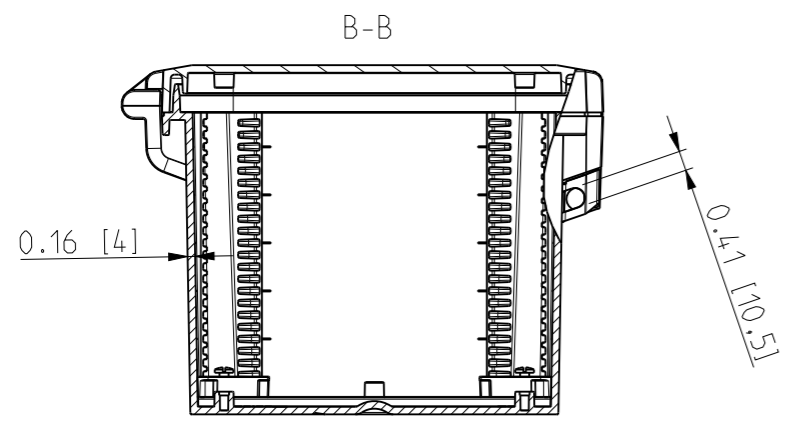

| ID | Description | Date | By | Appr. |
|----|-------------|------------|-----|-------|
| A | New drawing | 13.09.2018 | MTN | |

No screw towers in transparent cover.

OPTIONAL BACK PANEL SHOWN

FRONT VIEW WITH COVER REMOVED

FRONT VIEW WITH COVER REMOVED AND BACK PANEL DISPLAYED

B-B

Dimensions in inches [mm]

| | | | | | |
|---|------------------|-----------------------------------|--|-----------------------|--|
| Material: Polycarbonate | | Ensto Mat: | | Replaces: | |
| ENSTO Ensto Finland Oy Ensto Smart Buildings | | UPC G100806HMLF / UPC T100806HMLF | | Replaced: | |
| Scale 1:4 | Date 13.09.18 | Dimensional drawing | | Drw No: 000439621 A | |
| A3 | By MTN | | | Ref: Polybox | |
| Sheet No: 1 (1) | Checked | | | Code: UPC x100806HMLF | |
| | Ctrl | | | | |