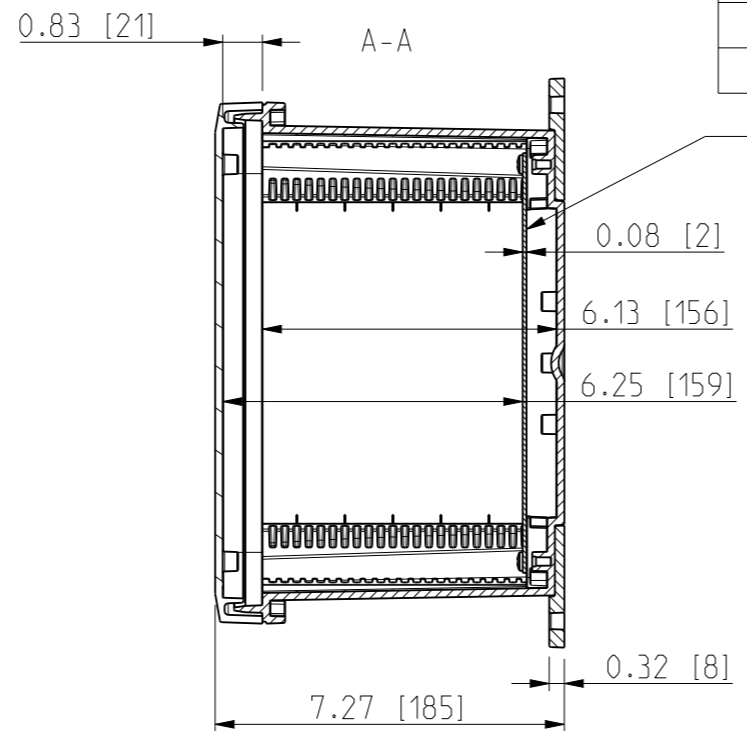

| ID | Description | Date | By | Appr. |
|----|-------------|------------|-----|-------|
| A | New drawing | 13.09.2018 | MTN | |

No screw towers in transparent cover.

OPTIONAL BACK PANEL SHOWN

FRONT VIEW WITH COVER REMOVED

FRONT VIEW WITH COVER REMOVED AND BACK PANEL DISPLAYED

B-B

Dimensions in inches [mm]

| | | | | | |
|---|------------------|-----------------------------------|--|-----------------------|--|
| Material: Polycarbonate | | Ensto Mat: | | Replaces: | |
| ENSTO Ensto Finland Oy Ensto Smart Buildings | | UPC G100806HMLF / UPC T100806HMLF | | Replaced: | |
| Scale 1:4 | Date 13.09.18 | Dimensional drawing | | Drw No: 000439621 A | |
| A3 | By MTN | | | Ref: Polybox | |
| Sheet No: 1 (1) | Checked | | | Code: UPC x100806HMLF | |
| | Ctrl | | | | |