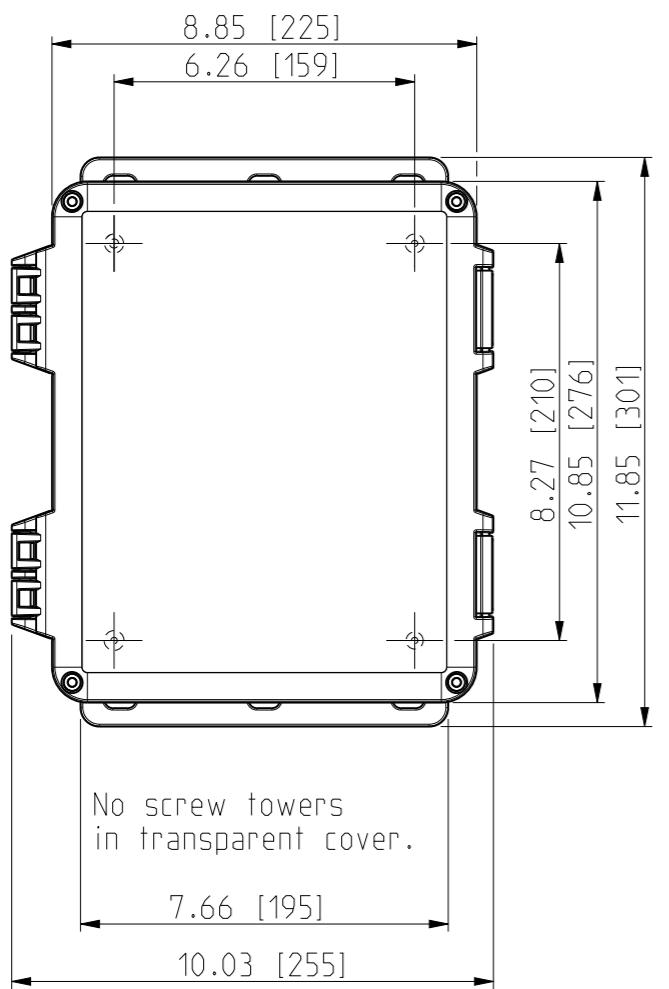

| ID | Description | Date | By | Appr. |
|----|-------------|------------|-----|-------|
| A | New drawing | 13.09.2018 | MTN | |

No screw towers in transparent cover.

OPTIONAL BACK PANEL SHOWN

FRONT VIEW WITH COVER REMOVED

FRONT VIEW WITH COVER REMOVED AND BACK PANEL DISPLAYED

B-B

Dimensions in inches [mm]

| | | | | | |
|---|------------------|-----------------------------------|--|-----------------------|--|
| Material: Polycarbonate | | Ensto Mat: | | Replaces: | |
| ENSTO Ensto Finland Oy Ensto Smart Buildings | | UPC G100806HMLF / UPC T100806HMLF | | Replaced: | |
| Scale 1:4 | Date 13.09.18 | Dimensional drawing | | Drw No: 000439621 A | |
| A3 | By MTN | | | Ref: Polybox | |
| Sheet No: 1 (1) | Checked | | | Code: UPC x100806HMLF | |
| | Ctrl | | | | |