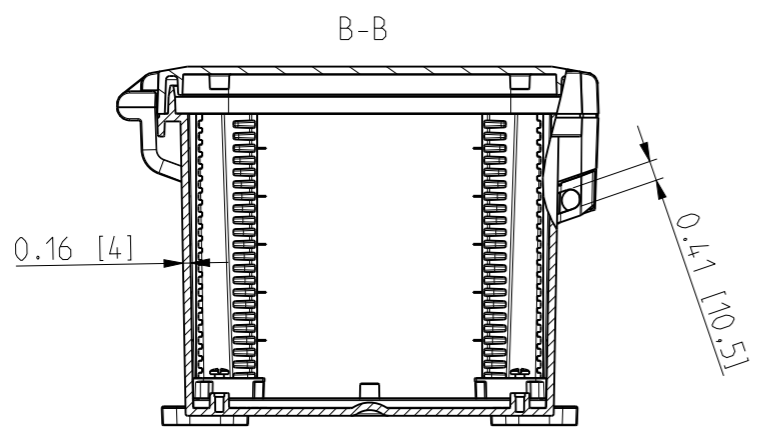

ID	Description	Date	By	Appr.
A	New drawing	13.09.2018	MTN	

OPTIONAL BACK PANEL SHOWN

FRONT VIEW WITH COVER REMOVED

FRONT VIEW WITH COVER REMOVED AND BACK PANEL DISPLAYED

Dimensions in inches [mm]

Material: Polycarbonate		Ensto Mat:		Replaces:	
<b>ENSTO</b> Ensto Finland Oy Ensto Smart Buildings				UPCG100806HML/UPC T100806HML	
Scale 1:4 A3	Date 13.09.18 By MTN Checked	Dimensional drawing		Replaced:	
Sheet No: 1 (1)	Ctrl			Drw No: 000439620 A	
				Ref: Polybox	
				Code: UPC x100806HML	