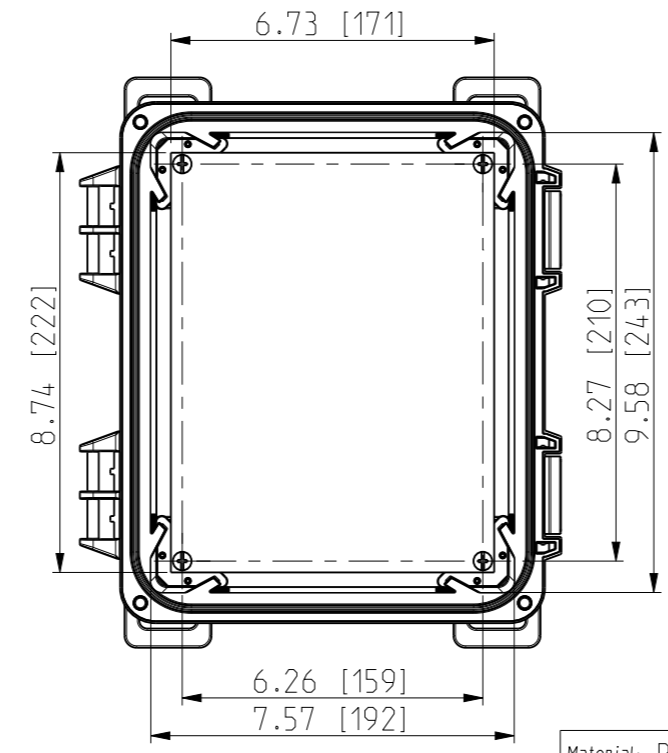

ID	Description	Date	By	Appr.
A	New drawing	13.09.2018	MTN	

OPTIONAL BACK PANEL SHOWN

FRONT VIEW WITH COVER REMOVED

FRONT VIEW WITH COVER REMOVED AND BACK PANEL DISPLAYED

Dimensions in inches [mm]

Material: Polycarbonate		Ensto Mat:		Replaces:	
<b>ENSTO</b> Ensto Finland Oy Ensto Smart Buildings				UPCG100806HML/UPC T100806HML	
Scale 1:4 A3	Date 13.09.18 By MTN Checked	Dimensional drawing		Replaced:	
Sheet No: 1 (1)	Ctrl			Drw No: 000439620 A	
				Ref: Polybox	
				Code: UPC x100806HML	