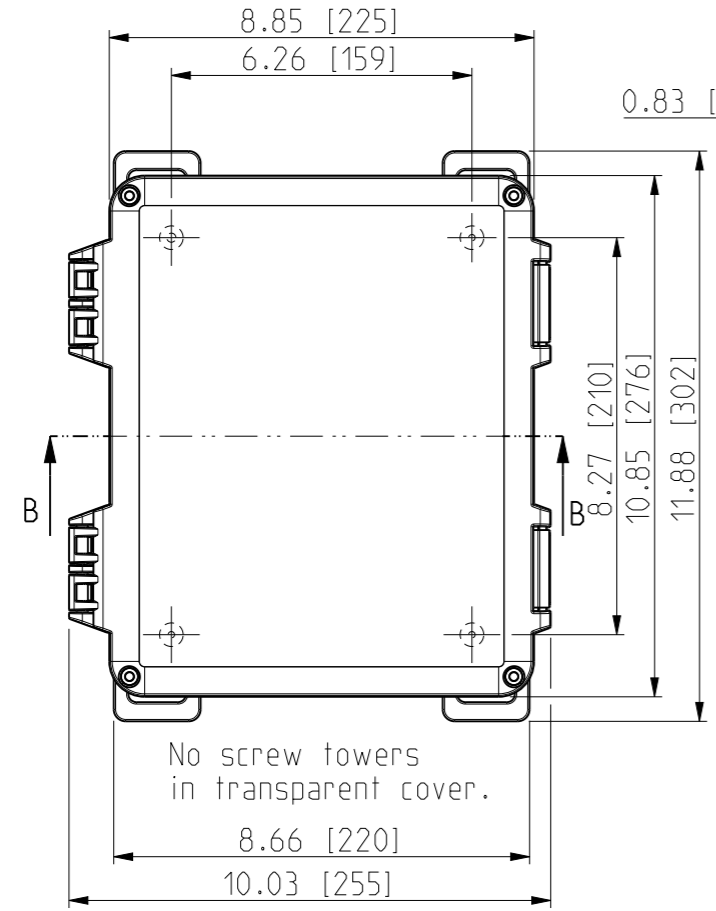

ID	Description	Date	By	Appr.
A	New drawing	13.09.2018	MTN	

OPTIONAL BACK PANEL SHOWN

FRONT VIEW WITH COVER REMOVED

FRONT VIEW WITH COVER REMOVED AND BACK PANEL DISPLAYED

Dimensions in inches [mm]

Material: Polycarbonate		Ensto Mat:		Replaces:	
<b>ENSTO</b> Ensto Finland Oy Ensto Smart Buildings				UPCG100806HML/UPC T100806HML	
Scale 1:4 A3	Date 13.09.18 By MTN Checked	Dimensional drawing		Replaced:	
Sheet No: 1 (1)	Ctrl			Drw No: 000439620 A	
				Ref: Polybox	
				Code: UPC x100806HML	