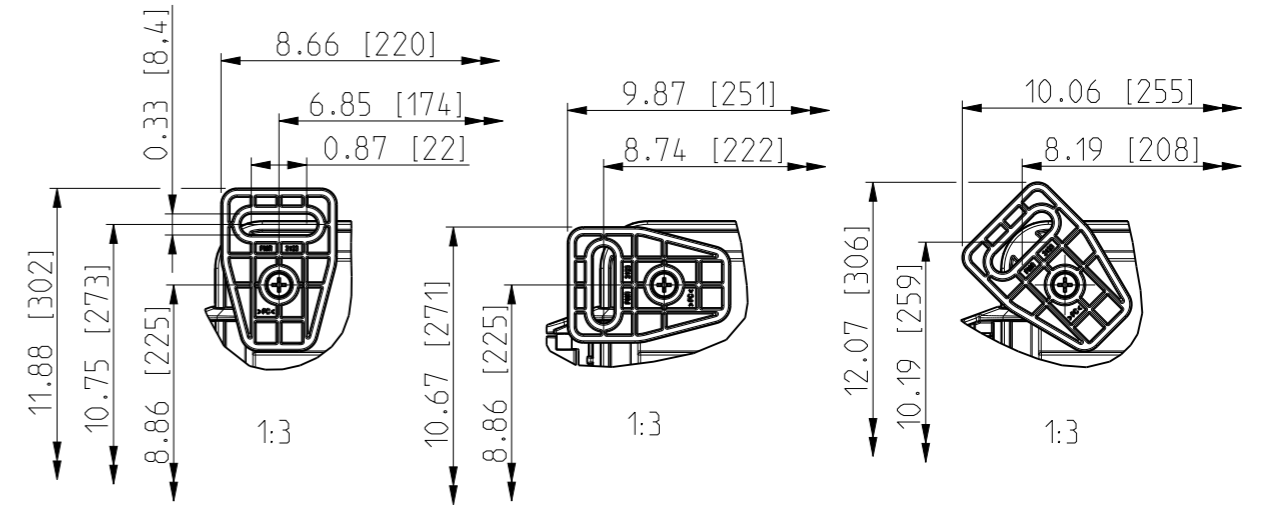

ID	Description	Date	By	Appr.
A	New drawing	13.09.2018	MTN	

OPTIONAL BACK PANEL SHOWN

FRONT VIEW WITH COVER REMOVED

FRONT VIEW WITH COVER REMOVED AND BACK PANEL DISPLAYED

Dimensions in inches [mm]

Material: Polycarbonate		Ensto Mat:		Replaces:	
<b>ENSTO</b> Ensto Finland Oy Ensto Smart Buildings				UPCG100806HML/UPC T100806HML	
Scale 1:4 A3	Date 13.09.18 By MTN Checked	Dimensional drawing		Replaced:	
Sheet No: 1 (1)	Ctrl			Drw No: 000439620 A	
				Ref: Polybox	
				Code: UPC x100806HML	