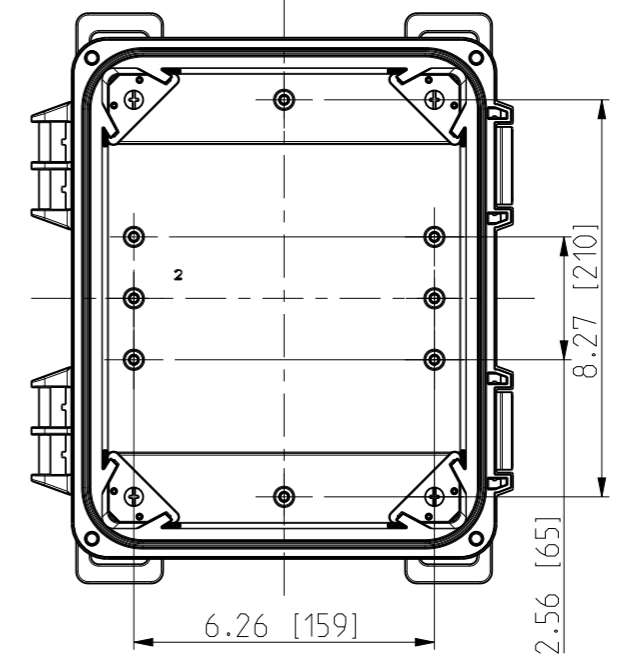

ID	Description	Date	By	Appr.
A	New drawing	13.09.2018	MTN	

OPTIONAL BACK PANEL SHOWN

FRONT VIEW WITH COVER REMOVED

FRONT VIEW WITH COVER REMOVED AND BACK PANEL DISPLAYED

Dimensions in inches [mm]

Material: Polycarbonate		Ensto Mat:		Replaces:	
<b>ENSTO</b> Ensto Finland Oy Ensto Smart Buildings				UPCG100806HML/UPC T100806HML	
Scale 1:4 A3	Date 13.09.18 By MTN Checked	Dimensional drawing		Replaced:	
Sheet No: 1 (1)	Ctrl			Drw No: 000439620 A	
				Ref: Polybox	
				Code: UPC x100806HML	