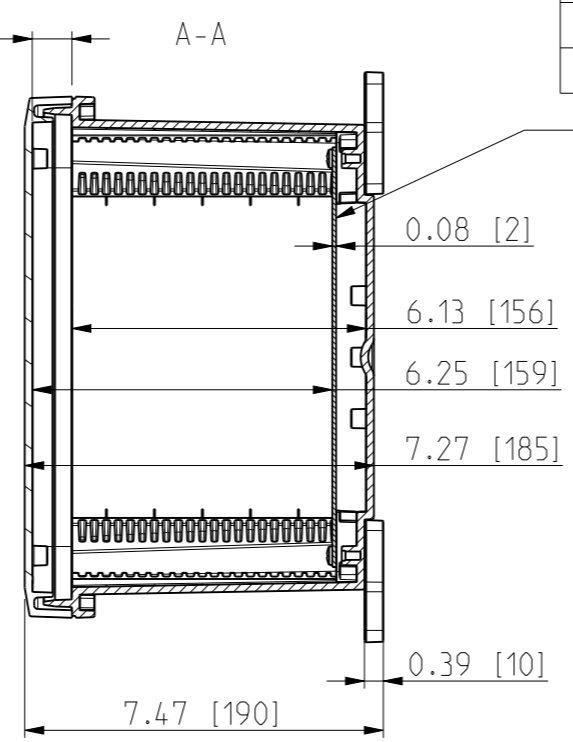

ID	Description	Date	By	Appr.
A	New drawing	13.09.2018	MTN	

OPTIONAL BACK PANEL SHOWN

FRONT VIEW WITH COVER REMOVED

FRONT VIEW WITH COVER REMOVED AND BACK PANEL DISPLAYED

Dimensions in inches [mm]

Material: Polycarbonate		Ensto Mat:		Replaces:	
<b>ENSTO</b> Ensto Finland Oy Ensto Smart Buildings				UPCG100806HML/UPC T100806HML	
Scale 1:4 A3	Date 13.09.18 By MTN Checked	Dimensional drawing		Replaced:	
Sheet No: 1 (1)	Ctrl			Drw No: 000439620 A	
				Ref: Polybox	
				Code: UPC x100806HML	