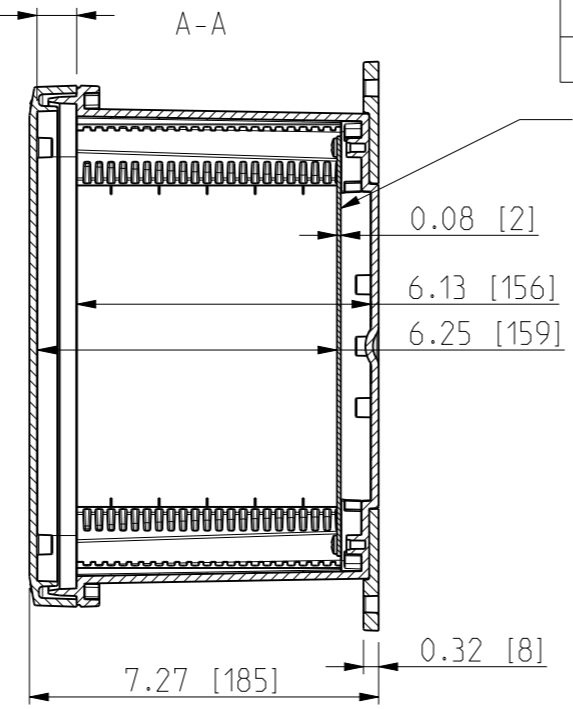

ID	Description	Date	By	Appr.
A		4.1.2018	KA	
B	Added more dimensions.	13.09.2018	MTN	

No screw towers in transparent cover.

OPTIONAL BACK PANEL SHOWN

FRONT VIEW WITH COVER REMOVED

FRONT VIEW WITH COVER REMOVED AND BACK PANEL DISPLAYED

Dimensions in inches [mm]

Material: Polycarbonate		Ensto Mat:		Replaces:	
<b>ENSTO</b> Ensto Finland Oy Ensto Smart Buildings				Replaced:	
Scale 1:4 A3	Date 4.1.2018 By KA Checked	UPCG100806F/UPCT100806F Dimensional drawing		Drw No: 000386898 B	
Sheet No: 1 (1)	Ctrl			Ref: Polybox	
				Code: UPCx100806F	