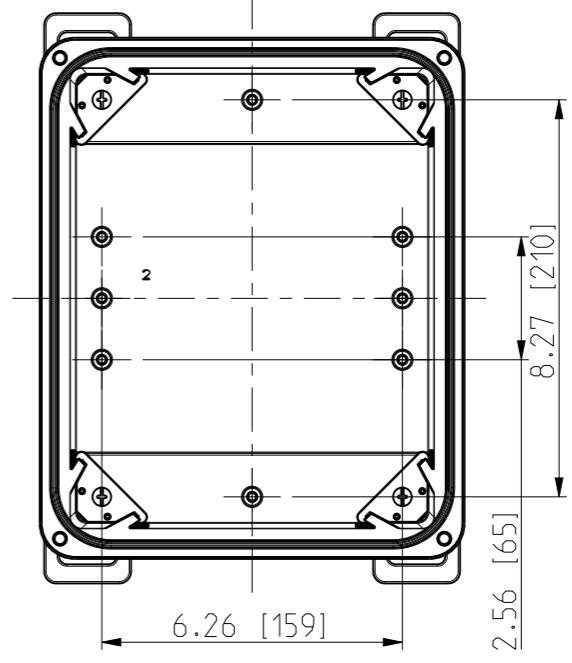

ID	Description	Date	By	Appr.
A		4.1.2018	KA	
B	More dimensions added.	13.09.2018	MTN	

No screw towers in transparent cover.

OPTIONAL BACK PANEL SHOWN

FRONT VIEW WITH COVER REMOVED

FRONT VIEW WITH COVER REMOVED AND BACK PANEL DISPLAYED

Dimensions in inches [mm]

Material: Polycarbonate		Ensto Mat:		Replaces:
ENSTO Ensto Finland Oy Ensto Smart Buildings		UPCG100806/UPCT100806		Replaced:
Scale 1:4 A3	Date 4.1.2018 By KA Checked	Dimensional drawing		Drw No: 000386958 B
Sheet No: 1 (1)	Ctrl			Ref: Polybox
				Code: UPC x100806