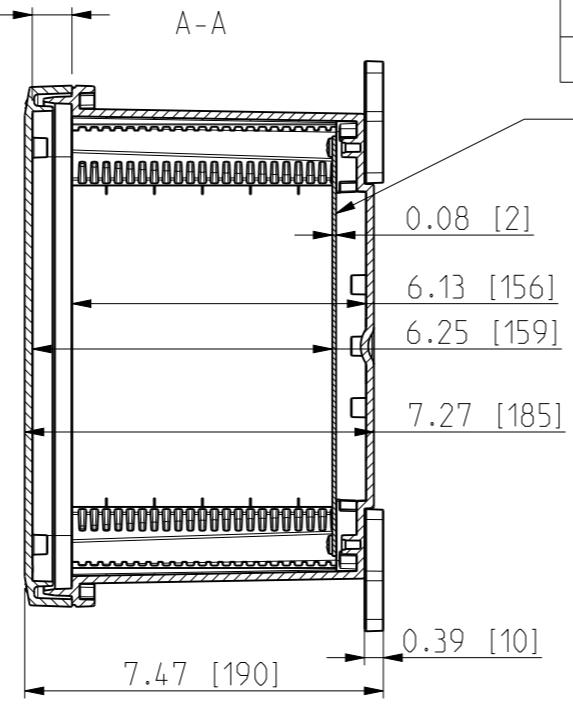

ID	Description	Date	By	Appr.
A		4.1.2018	KA	
B	More dimensions added.	13.09.2018	MTN	

No screw towers in transparent cover.

OPTIONAL BACK PANEL SHOWN

FRONT VIEW WITH COVER REMOVED

FRONT VIEW WITH COVER REMOVED AND BACK PANEL DISPLAYED

Dimensions in inches [mm]

Material: Polycarbonate		Ensto Mat:		Replaces:
ENSTO Ensto Finland Oy Ensto Smart Buildings		UPCG100806/UPCT100806		Replaced:
Scale 1:4 A3	Date 4.1.2018 By KA Checked	Dimensional drawing		Drw No: 000386958 B
Sheet No: 1 (1)	Ctrl			Ref: Polybox
				Code: UPC x100806