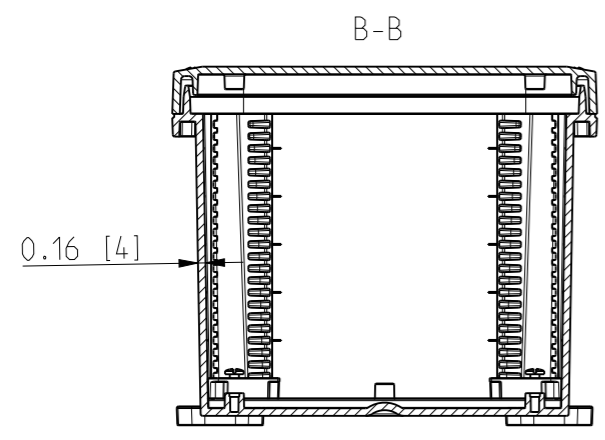

ID	Description	Date	By	Appr.
A		4.1.2018	KA	
B	More dimensions added.	13.09.2018	MTN	

No screw towers in transparent cover.

OPTIONAL BACK PANEL SHOWN

FRONT VIEW WITH COVER REMOVED

FRONT VIEW WITH COVER REMOVED AND BACK PANEL DISPLAYED

Dimensions in inches [mm]

Material: Polycarbonate		Ensto Mat:		Replaces:
ENSTO Ensto Finland Oy Ensto Smart Buildings		UPCG100806/UPCT100806		Replaced:
Scale 1:4 A3	Date 4.1.2018 By KA Checked	Dimensional drawing		Drw No: 000386958 B
Sheet No: 1 (1)	Ctrl			Ref: Polybox
				Code: UPC x100806