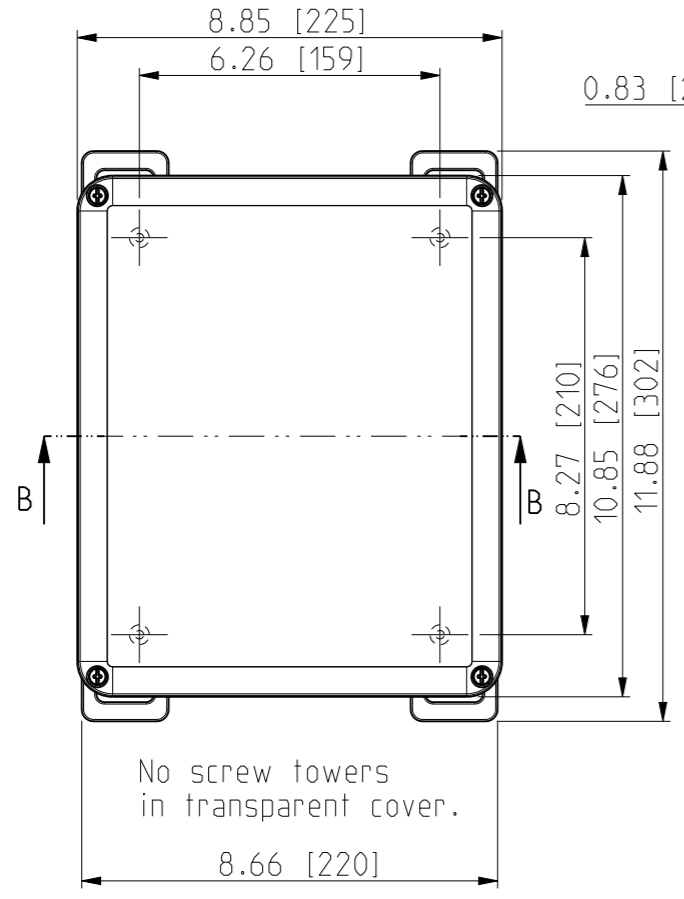

ID	Description	Date	By	Appr.
A		4.1.2018	KA	
B	More dimensions added.	13.09.2018	MTN	

No screw towers in transparent cover.

OPTIONAL BACK PANEL SHOWN

FRONT VIEW WITH COVER REMOVED

FRONT VIEW WITH COVER REMOVED AND BACK PANEL DISPLAYED

Dimensions in inches [mm]

Material: Polycarbonate		Ensto Mat:		Replaces:
ENSTO Ensto Finland Oy Ensto Smart Buildings		UPCG100806/UPCT100806		Replaced:
Scale 1:4 A3	Date 4.1.2018 By KA Checked	Dimensional drawing		Drw No: 000386958 B
Sheet No: 1 (1)	Ctrl			Ref: Polybox
				Code: UPC x100806