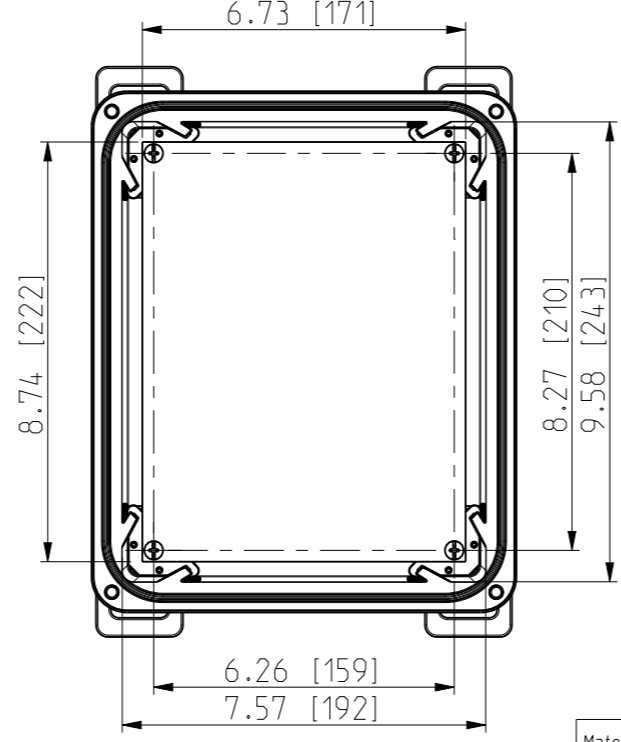

ID	Description	Date	By	Appr.
A		4.1.2018	KA	
B	More dimensions added.	13.09.2018	MTN	

No screw towers in transparent cover.

OPTIONAL BACK PANEL SHOWN

FRONT VIEW WITH COVER REMOVED

FRONT VIEW WITH COVER REMOVED AND BACK PANEL DISPLAYED

Dimensions in inches [mm]

Material: Polycarbonate		Ensto Mat:		Replaces:
ENSTO Ensto Finland Oy Ensto Smart Buildings		UPCG100806/UPCT100806		Replaced:
Scale 1:4 A3	Date 4.1.2018 By KA Checked	Dimensional drawing		Drw No: 000386958 B
Sheet No: 1 (1)	Ctrl			Ref: Polybox
				Code: UPC x100806