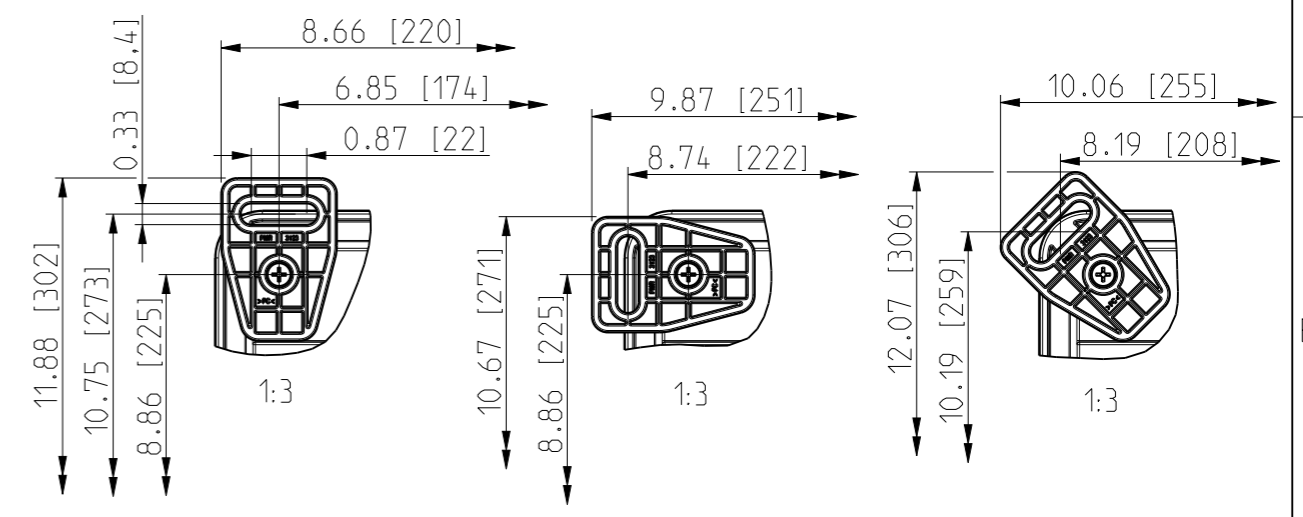

ID	Description	Date	By	Appr.
A		4.1.2018	KA	
B	More dimensions added.	13.09.2018	MTN	

No screw towers in transparent cover.

OPTIONAL BACK PANEL SHOWN

FRONT VIEW WITH COVER REMOVED

FRONT VIEW WITH COVER REMOVED AND BACK PANEL DISPLAYED

Dimensions in inches [mm]

Material: Polycarbonate		Ensto Mat:		Replaces:
ENSTO Ensto Finland Oy Ensto Smart Buildings		UPCG100806/UPCT100806		Replaced:
Scale 1:4 A3	Date 4.1.2018 By KA Checked	Dimensional drawing		Drw No: 000386958 B
Sheet No: 1 (1)	Ctrl			Ref: Polybox
				Code: UPC x100806