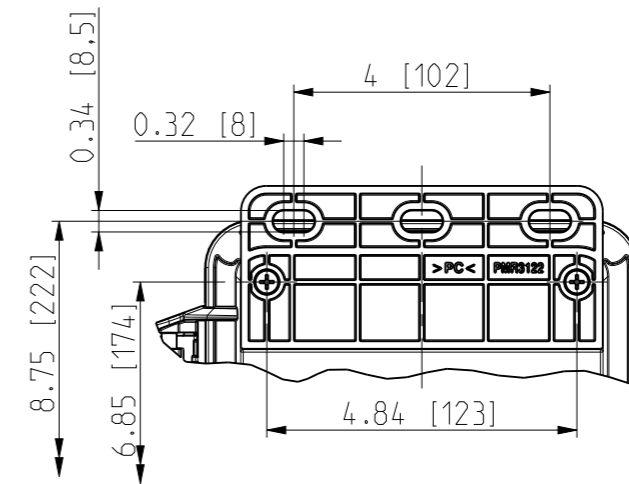

ID	Description	Date	By	Appr.
A		3.1.2018	KA	
B	More dimensions added.	13.09.2018	MTN	

FRONT VIEW WITH COVER REMOVED AND BACK PANEL DISPLAYED

FRONT VIEW WITH COVER REMOVED

Dimensions in inches [mm]

Material: Polycarbonate		Ensto Mat:		Replaces:
ENSTO Ensto Finland Oy Ensto Smart Buildings		UPCG080604HSF/UPCT080604HSF Dimensional drawing		Replaced:
Scale 1:3 A3	Date 3.1.2018 By KA Checked			Drw No: 000386488 B
Sheet No: 1 (1)	Ctrl			Ref: Polybox
				Code: UPCx080604HSF