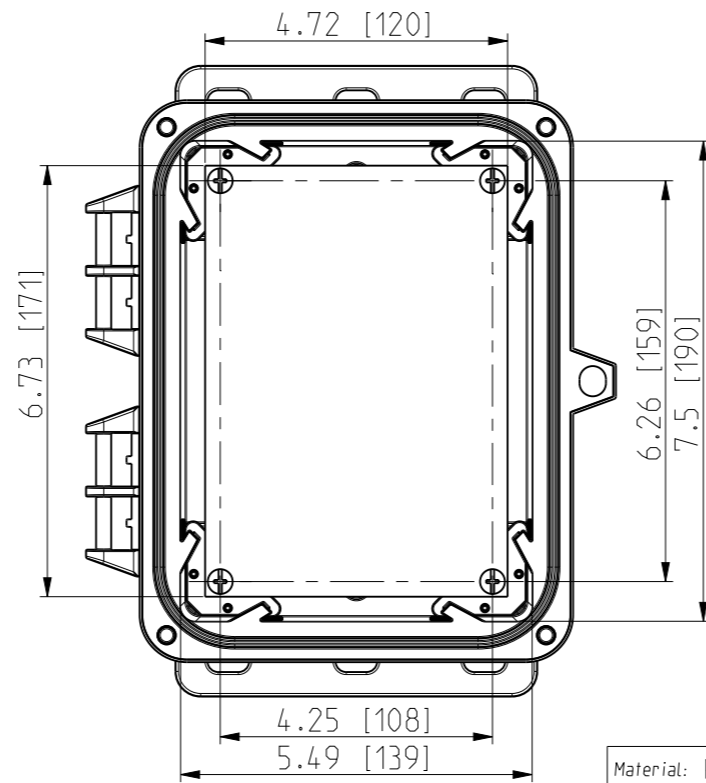

ID	Description	Date	By	Appr.
A		3.1.2018	KA	
B	More dimensions added.	13.09.2018	MTN	

FRONT VIEW WITH COVER REMOVED AND BACK PANEL DISPLAYED

FRONT VIEW WITH COVER REMOVED

Dimensions in inches [mm]

Material: Polycarbonate		Ensto Mat:		Replaces:
ENSTO Ensto Finland Oy Ensto Smart Buildings		UPCG080604HSF/UPCT080604HSF Dimensional drawing		Replaced:
Scale 1:3 A3	Date 3.1.2018 By KA Checked			Drw No: 000386488 B
Sheet No: 1 (1)	Ctrl			Ref: Polybox
				Code: UPCx080604HSF