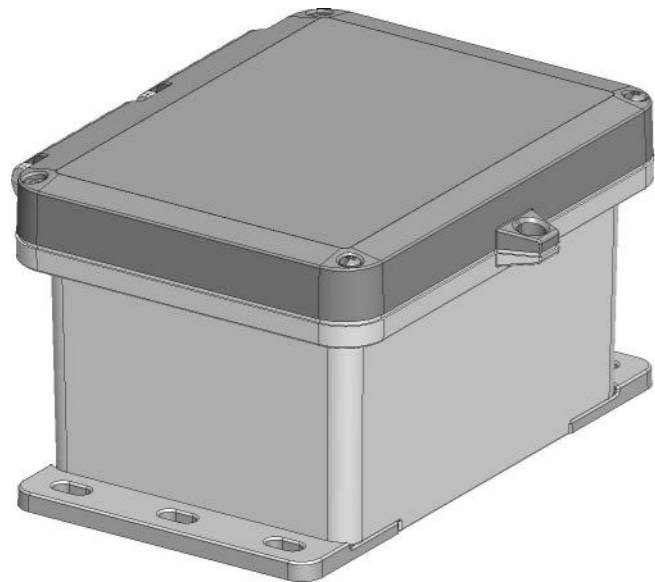

ID	Description	Date	By	Appr.
A		3.1.2018	KA	
B	More dimensions added.	13.09.2018	MTN	

FRONT VIEW WITH COVER REMOVED AND BACK PANEL DISPLAYED

FRONT VIEW WITH COVER REMOVED

Dimensions in inches [mm]

Material: Polycarbonate		Ensto Mat:		Replaces:
ENSTO Ensto Finland Oy Ensto Smart Buildings		UPCG080604HSF/UPCT080604HSF Dimensional drawing		Replaced:
Scale 1:3 A3	Date 3.1.2018 By KA Checked			Drw No: 000386488 B
Sheet No: 1 (1)	Ctrl			Ref: Polybox
				Code: UPCx080604HSF