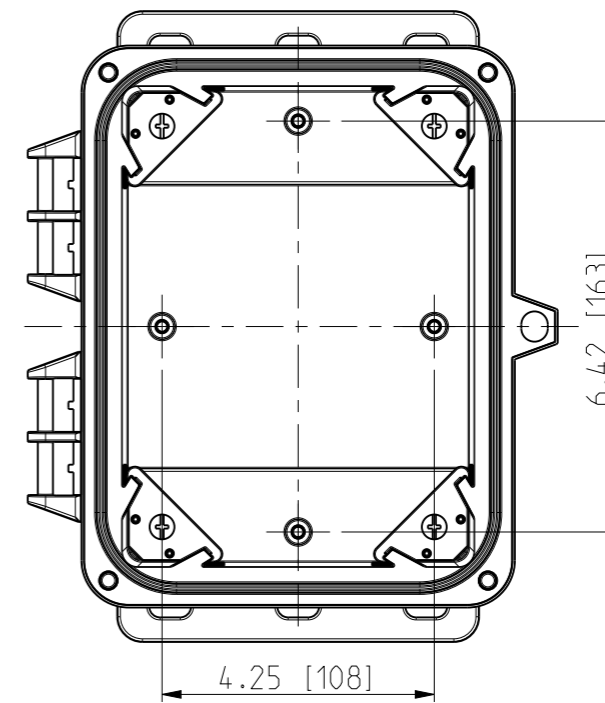

ID	Description	Date	By	Appr.
A		3.1.2018	KA	
B	More dimensions added.	13.09.2018	MTN	

FRONT VIEW WITH COVER REMOVED AND BACK PANEL DISPLAYED

FRONT VIEW WITH COVER REMOVED

Dimensions in inches [mm]

Material: Polycarbonate		Ensto Mat:		Replaces:
ENSTO Ensto Finland Oy Ensto Smart Buildings		UPCG080604HSF/UPCT080604HSF Dimensional drawing		Replaced:
Scale 1:3 A3	Date 3.1.2018 By KA Checked			Drw No: 000386488 B
Sheet No: 1 (1)	Ctrl			Ref: Polybox
				Code: UPCx080604HSF