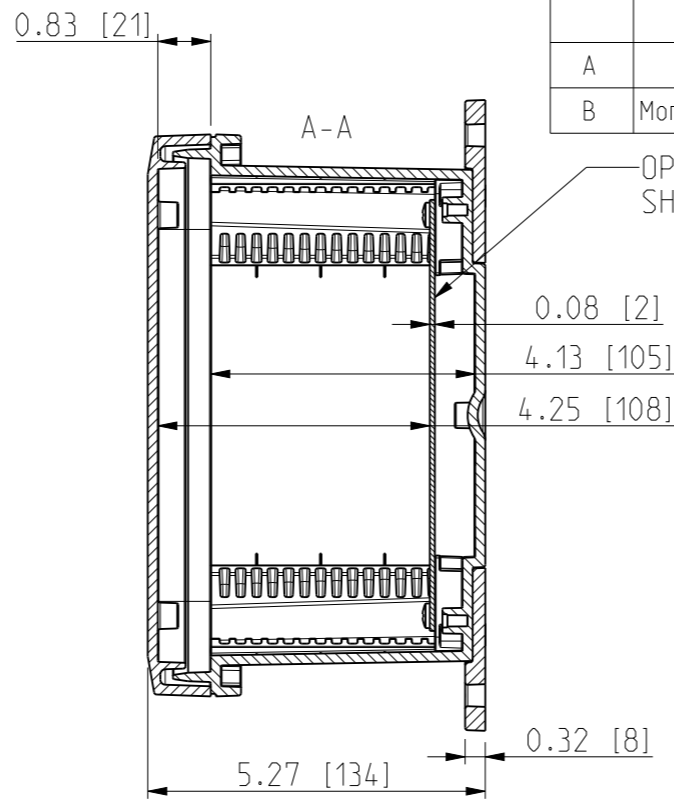

ID	Description	Date	By	Appr.
A		3.1.2018	KA	
B	More dimensions added.	13.09.2018	MTN	

FRONT VIEW WITH COVER REMOVED AND BACK PANEL DISPLAYED

FRONT VIEW WITH COVER REMOVED

Dimensions in inches [mm]

Material: Polycarbonate		Ensto Mat:		Replaces:
ENSTO Ensto Finland Oy Ensto Smart Buildings		UPCG080604HSF/UPCT080604HSF Dimensional drawing		Replaced:
Scale 1:3 A3	Date 3.1.2018 By KA Checked			Drw No: 000386488 B
Sheet No: 1 (1)	Ctrl			Ref: Polybox
				Code: UPCx080604HSF