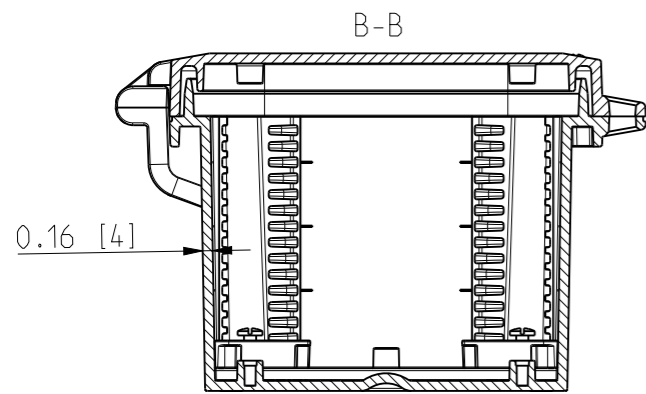

ID	Description	Date	By	Appr.
A		3.1.2018	KA	
B	More dimensions added.	13.09.2018	MTN	

FRONT VIEW WITH COVER REMOVED AND BACK PANEL DISPLAYED

FRONT VIEW WITH COVER REMOVED

Dimensions in inches [mm]

Material: Polycarbonate		Ensto Mat:		Replaces:
ENSTO Ensto Finland Oy Ensto Smart Buildings		UPCG080604HSF/UPCT080604HSF Dimensional drawing		Replaced:
Scale 1:3 A3	Date 3.1.2018 By KA Checked			Drw No: 000386488 B
Sheet No: 1 (1)	Ctrl			Ref: Polybox
				Code: UPCx080604HSF