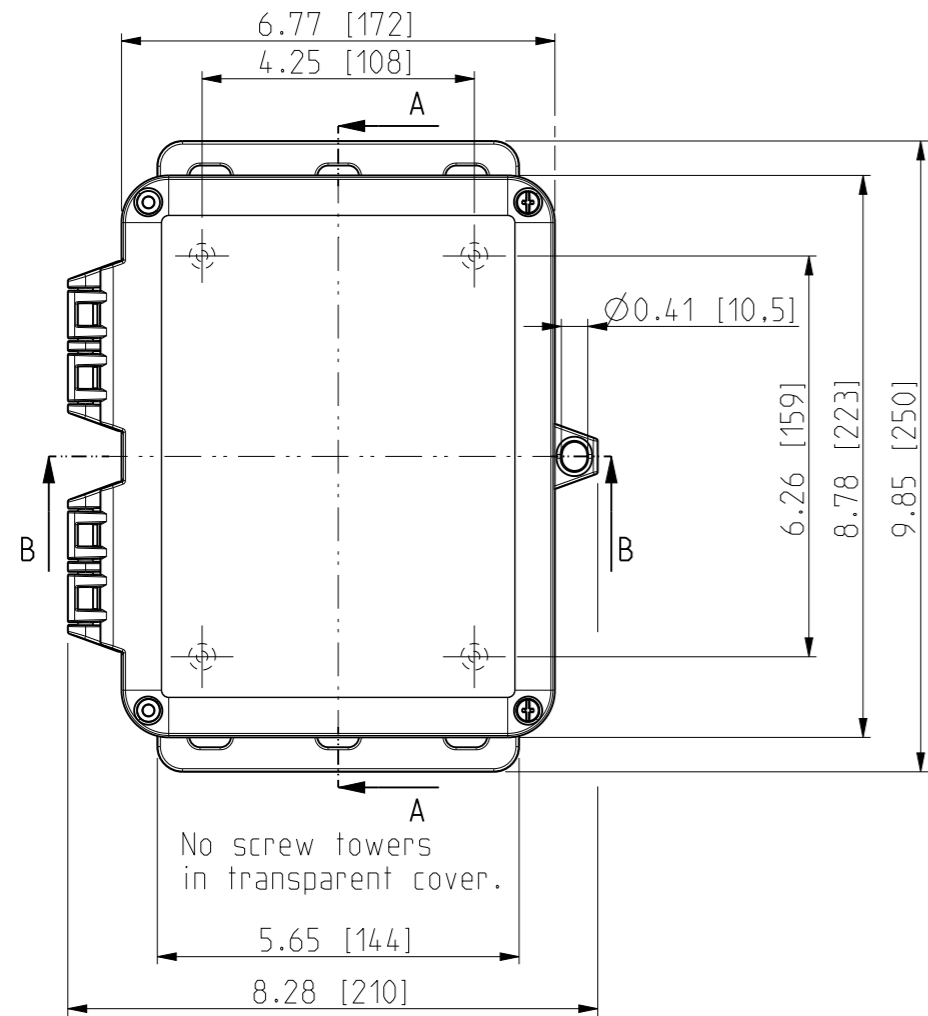

ID	Description	Date	By	Appr.
A		3.1.2018	KA	
B	More dimensions added.	13.09.2018	MTN	

FRONT VIEW WITH COVER REMOVED AND BACK PANEL DISPLAYED

FRONT VIEW WITH COVER REMOVED

Dimensions in inches [mm]

Material: Polycarbonate		Ensto Mat:		Replaces:
ENSTO Ensto Finland Oy Ensto Smart Buildings		UPCG080604HSF/UPCT080604HSF Dimensional drawing		Replaced:
Scale 1:3 A3	Date 3.1.2018 By KA Checked			Drw No: 000386488 B
Sheet No: 1 (1)	Ctrl			Ref: Polybox
				Code: UPCx080604HSF