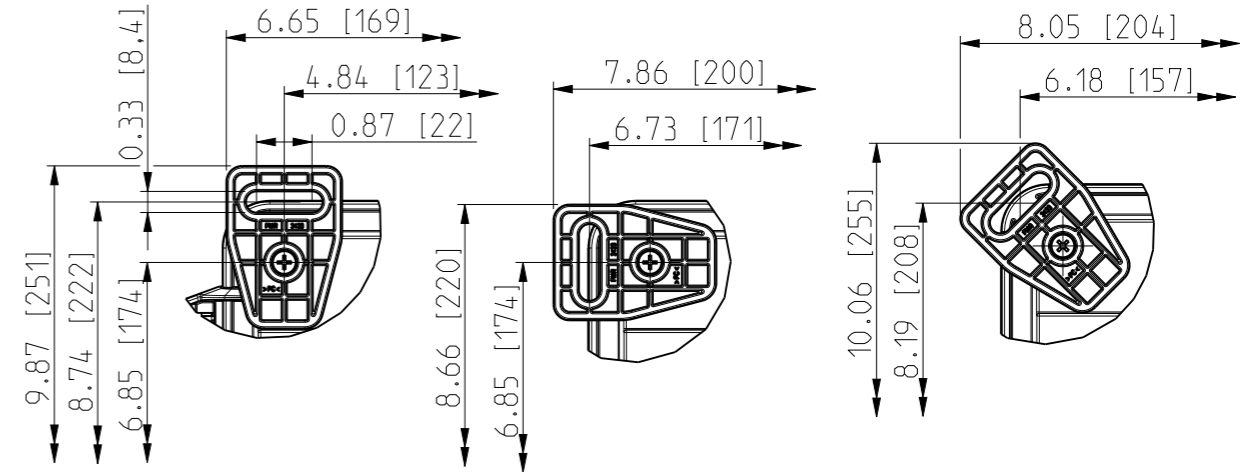

ID	Description	Date	By	Appr.
A		3.1.2018	KA	
B	More dimensions added.	13.09.2018	MTN	

FRONT VIEW WITH COVER REMOVED AND BACK PANEL DISPLAYED

FRONT VIEW WITH COVER REMOVED

Dimensions in inches [mm]

Material: Polycarbonate		Ensto Mat:		Replaces:
ENSTO Ensto Finland Oy Ensto Smart Buildings				Replaced:
Scale 1:3 A3	Date 3.1.2018 By KA Checked	UPCG080604HS/UPCT080604HS Dimensional drawing		Drw No: 000386709 B
Sheet No: 1 (1)	Ctrl			Ref: Polybox
				Code: UPCx080604HS