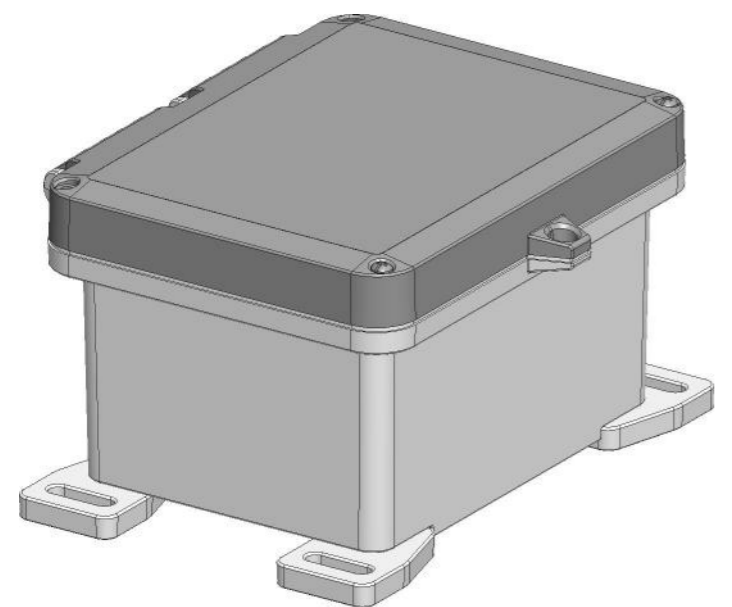

ID	Description	Date	By	Appr.
A		3.1.2018	KA	
B	More dimensions added.	13.09.2018	MTN	

FRONT VIEW WITH COVER REMOVED AND BACK PANEL DISPLAYED

FRONT VIEW WITH COVER REMOVED

Dimensions in inches [mm]

Material: Polycarbonate		Ensto Mat:		Replaces:
ENSTO Ensto Finland Oy Ensto Smart Buildings				Replaced:
Scale 1:3 A3	Date 3.1.2018 By KA Checked	UPCG080604HS/UPCT080604HS Dimensional drawing		Drw No: 000386709 B
Sheet No: 1 (1)	Ctrl			Ref: Polybox
				Code: UPCx080604HS