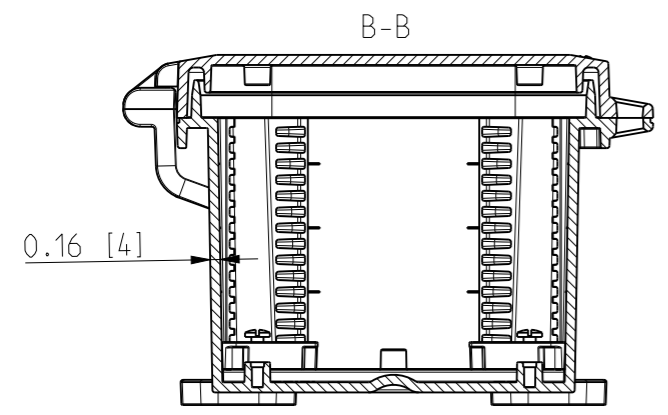

ID	Description	Date	By	Appr.
A		3.1.2018	KA	
B	More dimensions added.	13.09.2018	MTN	

FRONT VIEW WITH COVER REMOVED AND BACK PANEL DISPLAYED

FRONT VIEW WITH COVER REMOVED

Dimensions in inches [mm]

Material: Polycarbonate		Ensto Mat:		Replaces:
ENSTO Ensto Finland Oy Ensto Smart Buildings				Replaced:
Scale 1:3 A3	Date 3.1.2018 By KA Checked	UPCG080604HS/UPCT080604HS Dimensional drawing		Drw No: 000386709 B
Sheet No: 1 (1)	Ctrl			Ref: Polybox
				Code: UPCx080604HS