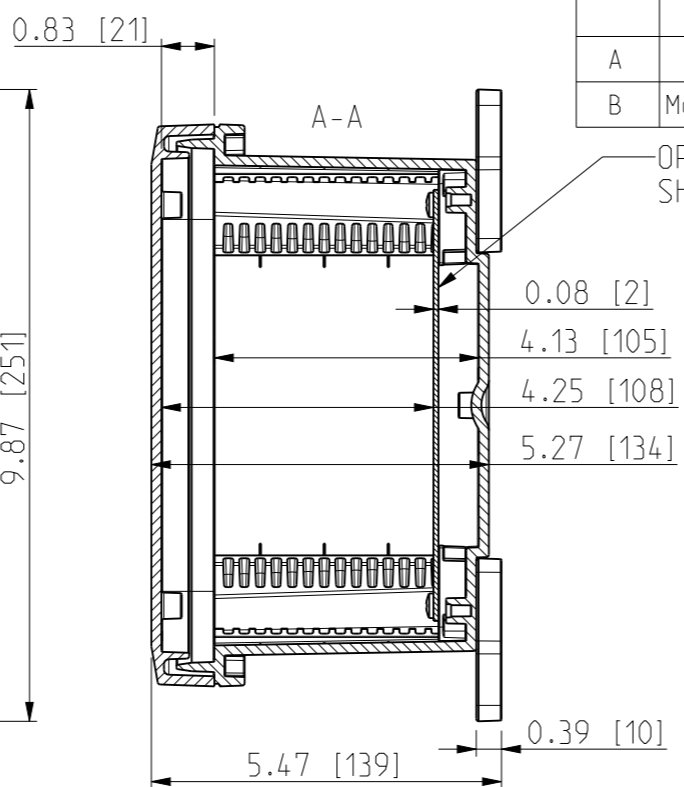

ID	Description	Date	By	Appr.
A		3.1.2018	KA	
B	More dimensions added.	13.09.2018	MTN	

FRONT VIEW WITH COVER REMOVED AND BACK PANEL DISPLAYED

FRONT VIEW WITH COVER REMOVED

Dimensions in inches [mm]

Material: Polycarbonate		Ensto Mat:		Replaces:
ENSTO Ensto Finland Oy Ensto Smart Buildings				Replaced:
Scale 1:3 A3	Date 3.1.2018 By KA Checked	UPCG080604HS/UPCT080604HS Dimensional drawing		Drw No: 000386709 B
Sheet No: 1 (1)	Ctrl			Ref: Polybox
				Code: UPCx080604HS