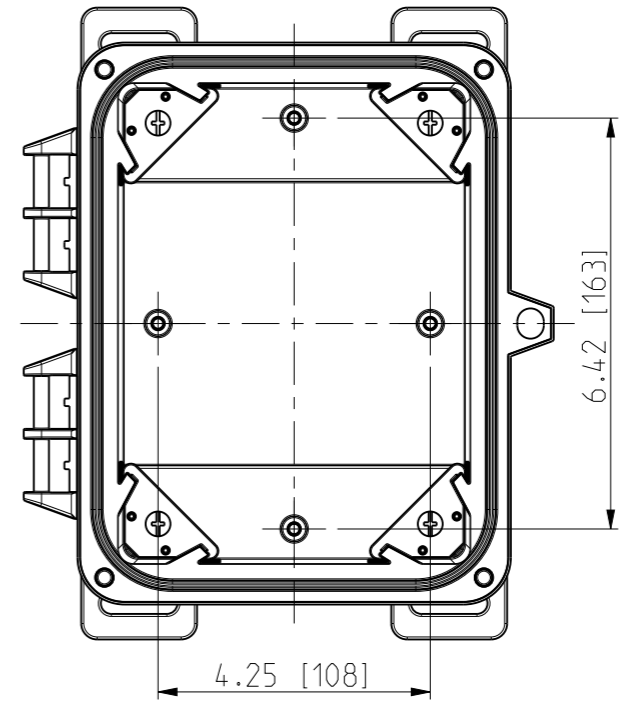

ID	Description	Date	By	Appr.
A		3.1.2018	KA	
B	More dimensions added.	13.09.2018	MTN	

FRONT VIEW WITH COVER REMOVED AND BACK PANEL DISPLAYED

FRONT VIEW WITH COVER REMOVED

Dimensions in inches [mm]

Material: Polycarbonate		Ensto Mat:		Replaces:
ENSTO Ensto Finland Oy Ensto Smart Buildings				Replaced:
Scale 1:3 A3	Date 3.1.2018 By KA Checked	UPCG080604HS/UPCT080604HS Dimensional drawing		Drw No: 000386709 B
Sheet No: 1 (1)	Ctrl			Ref: Polybox
				Code: UPCx080604HS