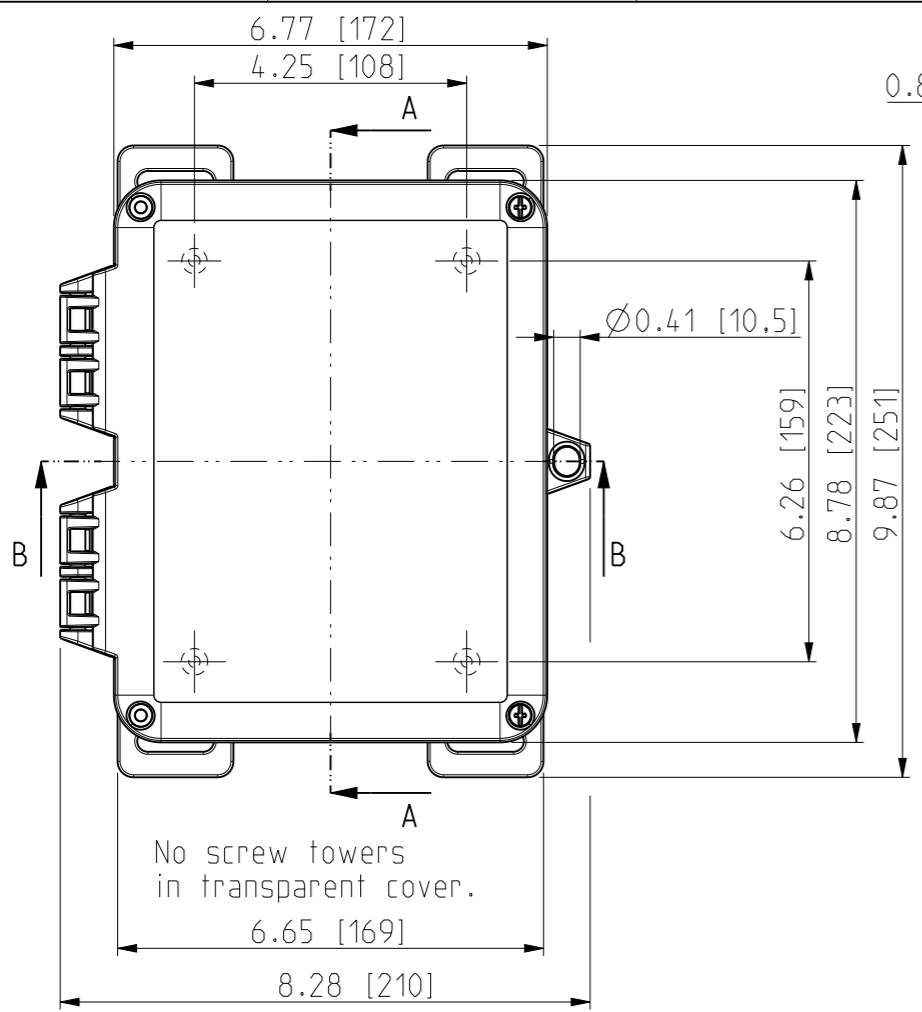

ID	Description	Date	By	Appr.
A		3.1.2018	KA	
B	More dimensions added.	13.09.2018	MTN	

FRONT VIEW WITH COVER REMOVED AND BACK PANEL DISPLAYED

FRONT VIEW WITH COVER REMOVED

Dimensions in inches [mm]

Material: Polycarbonate		Ensto Mat:		Replaces:
ENSTO Ensto Finland Oy Ensto Smart Buildings				Replaced:
Scale 1:3 A3	Date 3.1.2018 By KA Checked	UPCG080604HS/UPCT080604HS Dimensional drawing		Drw No: 000386709 B
Sheet No: 1 (1)	Ctrl			Ref: Polybox
				Code: UPCx080604HS