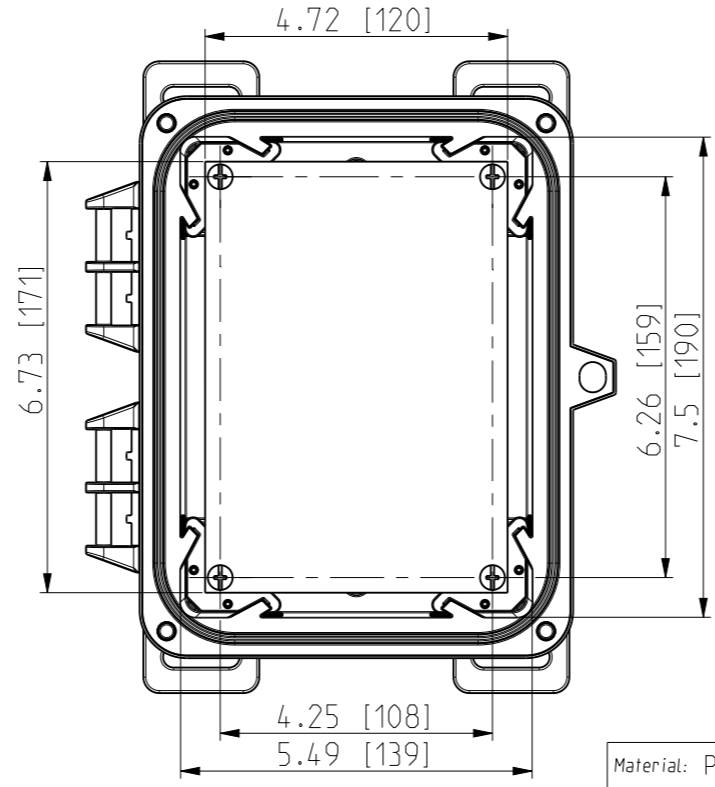

ID	Description	Date	By	Appr.
A		3.1.2018	KA	
B	More dimensions added.	13.09.2018	MTN	

FRONT VIEW WITH COVER REMOVED AND BACK PANEL DISPLAYED

FRONT VIEW WITH COVER REMOVED

Dimensions in inches [mm]

Material: Polycarbonate		Ensto Mat:		Replaces:
ENSTO Ensto Finland Oy Ensto Smart Buildings				Replaced:
Scale 1:3 A3	Date 3.1.2018 By KA Checked	UPCG080604HS/UPCT080604HS Dimensional drawing		Drw No: 000386709 B
Sheet No: 1 (1)	Ctrl			Ref: Polybox
				Code: UPCx080604HS