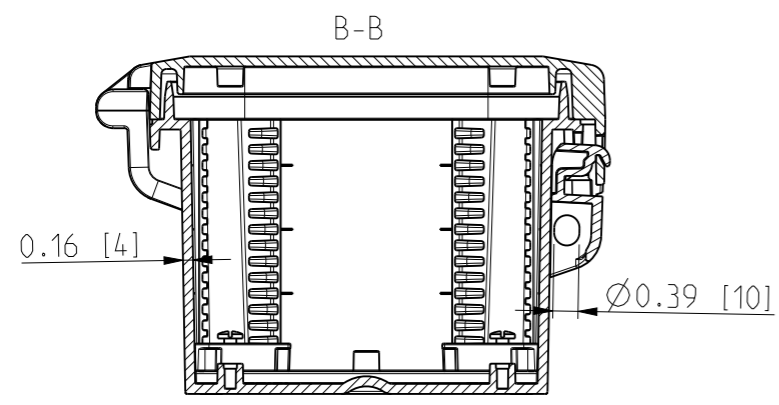

ID	Description	Date	By	Appr.
A		3.1.2018	KA	
B	More dimensions added.	13.09.2018	MTN	

FRONT VIEW WITH COVER REMOVED AND BACK PANEL DISPLAYED

FRONT VIEW WITH COVER REMOVED

Dimensions in inches [mm]

Material: Polycarbonate		Ensto Mat:		Replaces:
ENSTO Ensto Finland Oy Ensto Smart Buildings		UPCG080604HNLF/UPCT080604HNLF		Replaced:
Scale 1:3 A3	Date 3.1.2018 By KA Checked	Dimensional drawing		Drw No: 000386705 B
Sheet No: 1 (1)	Ctrl			Ref: Polybox
				Code: UPC x080604HNLF