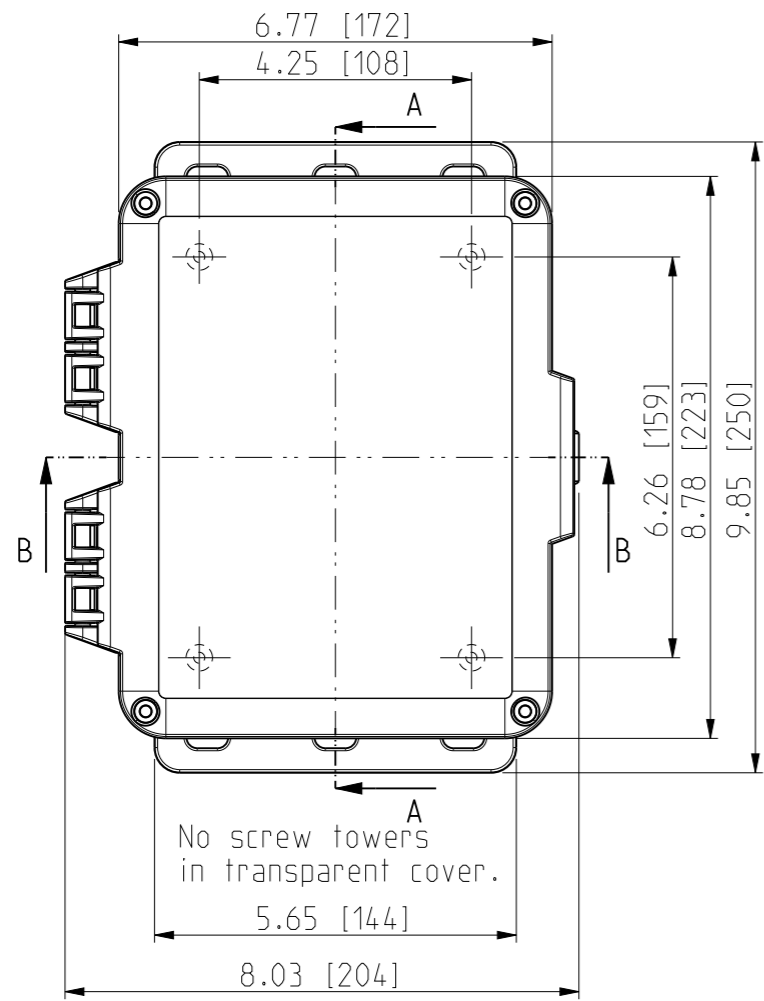

ID	Description	Date	By	Appr.
A		3.1.2018	KA	
B	More dimensions added.	13.09.2018	MTN	

FRONT VIEW WITH COVER REMOVED AND BACK PANEL DISPLAYED

FRONT VIEW WITH COVER REMOVED

Dimensions in inches [mm]

Material: Polycarbonate		Ensto Mat:		Replaces:
ENSTO Ensto Finland Oy Ensto Smart Buildings		UPCG080604HNLF/UPCT080604HNLF		Replaced:
Scale 1:3 A3	Date 3.1.2018 By KA Checked	Dimensional drawing		Drw No: 000386705 B
Sheet No: 1 (1)	Ctrl			Ref: Polybox
				Code: UPC x080604HNLF