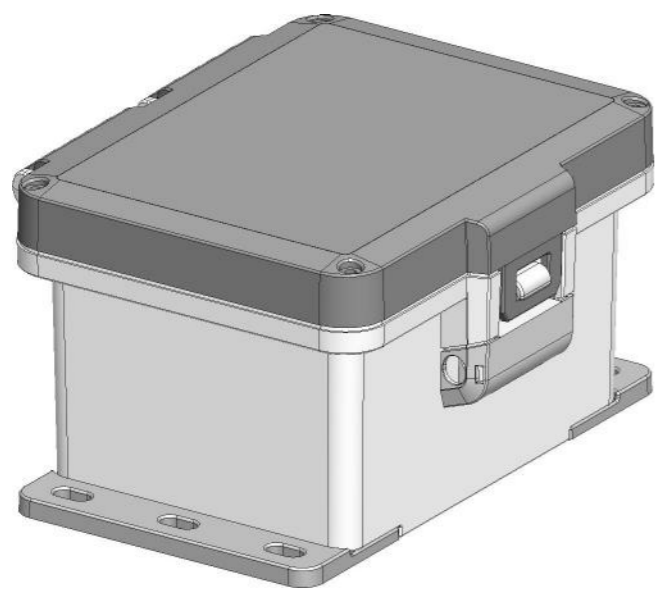

ID	Description	Date	By	Appr.
A		3.1.2018	KA	
B	More dimensions added.	13.09.2018	MTN	

FRONT VIEW WITH COVER REMOVED AND BACK PANEL DISPLAYED

FRONT VIEW WITH COVER REMOVED

Dimensions in inches [mm]

Material: Polycarbonate		Ensto Mat:		Replaces:
ENSTO Ensto Finland Oy Ensto Smart Buildings		UPCG080604HNLF/UPCT080604HNLF		Replaced:
Scale 1:3 A3	Date 3.1.2018 By KA Checked	Dimensional drawing		Drw No: 000386705 B
Sheet No: 1 (1)	Ctrl			Ref: Polybox
				Code: UPC x080604HNLF