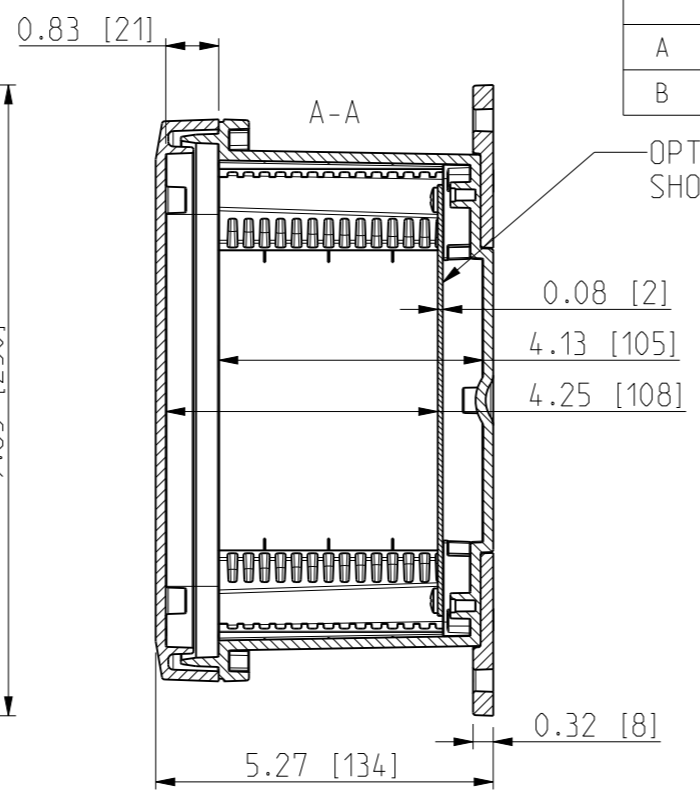

ID	Description	Date	By	Appr.
A		3.1.2018	KA	
B	More dimensions added.	13.09.2018	MTN	

FRONT VIEW WITH COVER REMOVED AND BACK PANEL DISPLAYED

FRONT VIEW WITH COVER REMOVED

Dimensions in inches [mm]

Material: Polycarbonate		Ensto Mat:		Replaces:
ENSTO Ensto Finland Oy Ensto Smart Buildings		UPCG080604HNLF/UPCT080604HNLF		Replaced:
Scale 1:3 A3	Date 3.1.2018 By KA Checked	Dimensional drawing		Drw No: 000386705 B
Sheet No: 1 (1)	Ctrl			Ref: Polybox
				Code: UPC x080604HNLF