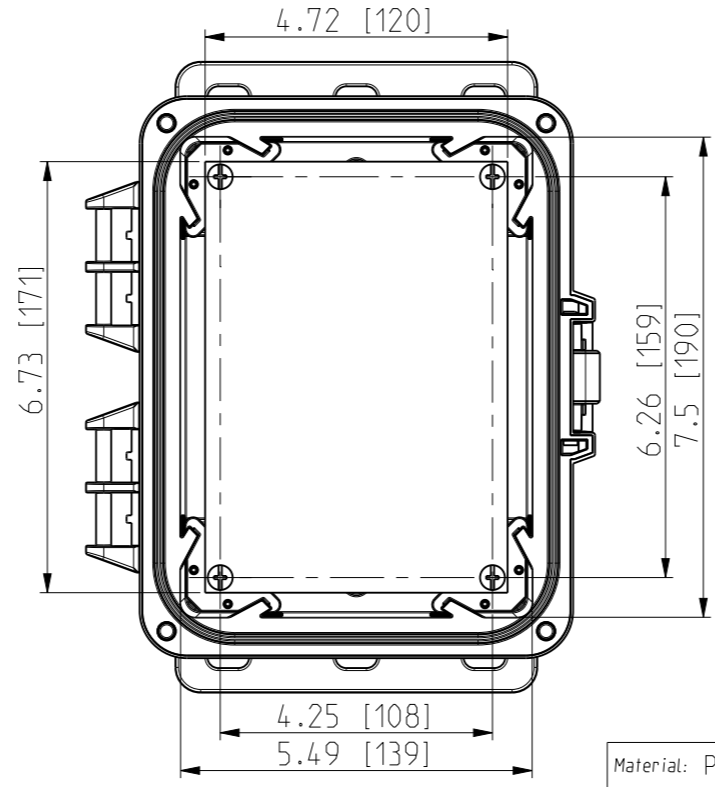

ID	Description	Date	By	Appr.
A		3.1.2018	KA	
B	More dimensions added.	13.09.2018	MTN	

FRONT VIEW WITH COVER REMOVED AND BACK PANEL DISPLAYED

FRONT VIEW WITH COVER REMOVED

Dimensions in inches [mm]

Material: Polycarbonate		Ensto Mat:		Replaces:
ENSTO Ensto Finland Oy Ensto Smart Buildings		UPCG080604HNLF/UPCT080604HNLF		Replaced:
Scale 1:3 A3	Date 3.1.2018 By KA Checked	Dimensional drawing		Drw No: 000386705 B
Sheet No: 1 (1)	Ctrl			Ref: Polybox
				Code: UPC x080604HNLF