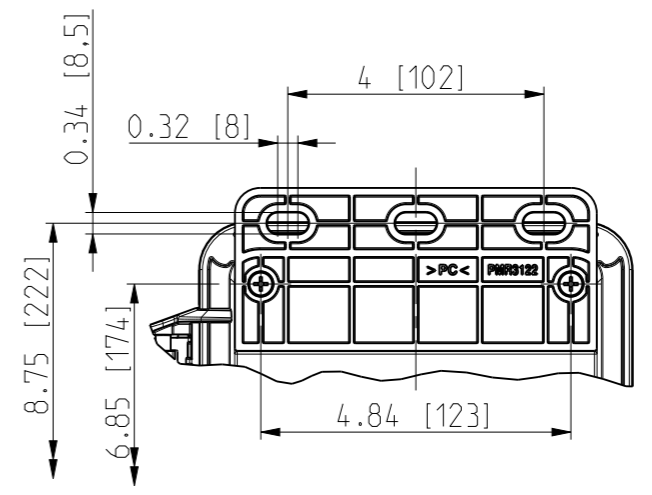

ID	Description	Date	By	Appr.
A		3.1.2018	KA	
B	More dimensions added.	13.09.2018	MTN	

FRONT VIEW WITH COVER REMOVED AND BACK PANEL DISPLAYED

FRONT VIEW WITH COVER REMOVED

Dimensions in inches [mm]

Material: Polycarbonate		Ensto Mat:		Replaces:
ENSTO Ensto Finland Oy Ensto Smart Buildings		UPCG080604HNLF/UPCT080604HNLF		Replaced:
Scale 1:3 A3	Date 3.1.2018 By KA Checked	Dimensional drawing		Drw No: 000386705 B
Sheet No: 1 (1)	Ctrl			Ref: Polybox
				Code: UPC x080604HNLF