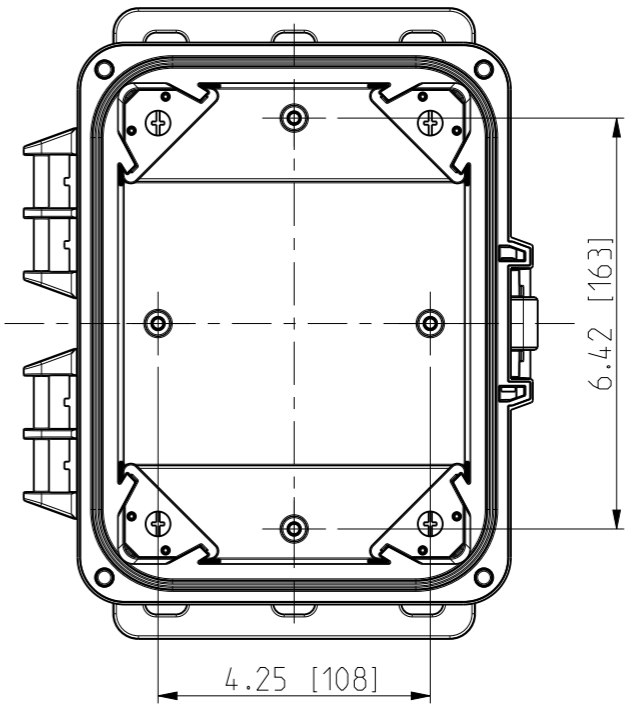

ID	Description	Date	By	Appr.
A		3.1.2018	KA	
B	More dimensions added.	13.09.2018	MTN	

FRONT VIEW WITH COVER REMOVED AND BACK PANEL DISPLAYED

FRONT VIEW WITH COVER REMOVED

Dimensions in inches [mm]

Material: Polycarbonate		Ensto Mat:		Replaces:
ENSTO Ensto Finland Oy Ensto Smart Buildings		UPCG080604HNLF/UPCT080604HNLF		Replaced:
Scale 1:3 A3	Date 3.1.2018 By KA Checked	Dimensional drawing		Drw No: 000386705 B
Sheet No: 1 (1)	Ctrl			Ref: Polybox
				Code: UPC x080604HNLF