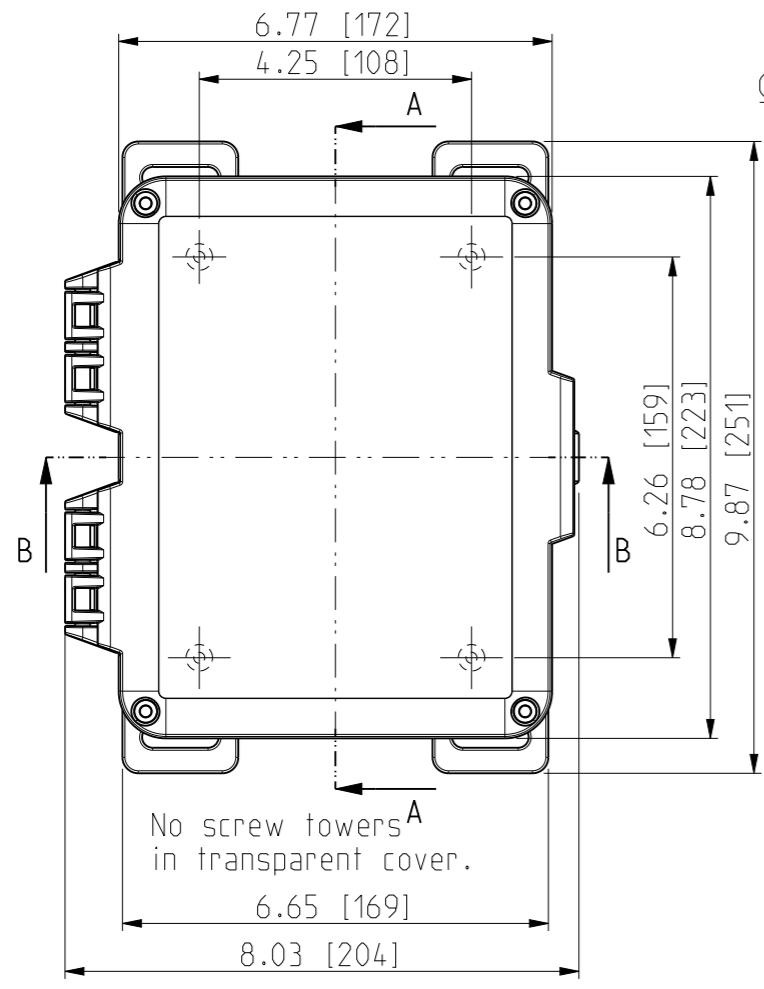

ID	Description	Date	By	Appr.
A		3.1.2018	KA	
B	More dimensions added.	11.09.2018	MTN	

FRONT VIEW
WITH COVER REMOVED
AND BACK PANEL DISPLAYED

FRONT VIEW
WITH COVER REMOVED

Dimensions in inches [mm]

Material: Polycarbonate		Ensto Mat:		Replaces:
ENSTO Ensto Finland Oy Ensto Smart Buildings		UPCG080604HNL/UPCT080604HNL		Replaced:
Scale 1:3 A3	Date 3.1.2018 By KA Checked	Dimensional drawing		Drw No: 000386734 B
Sheet No: 1 (1)	Ctrl			Ref: Polybox
				Code: UPC x080604HNL