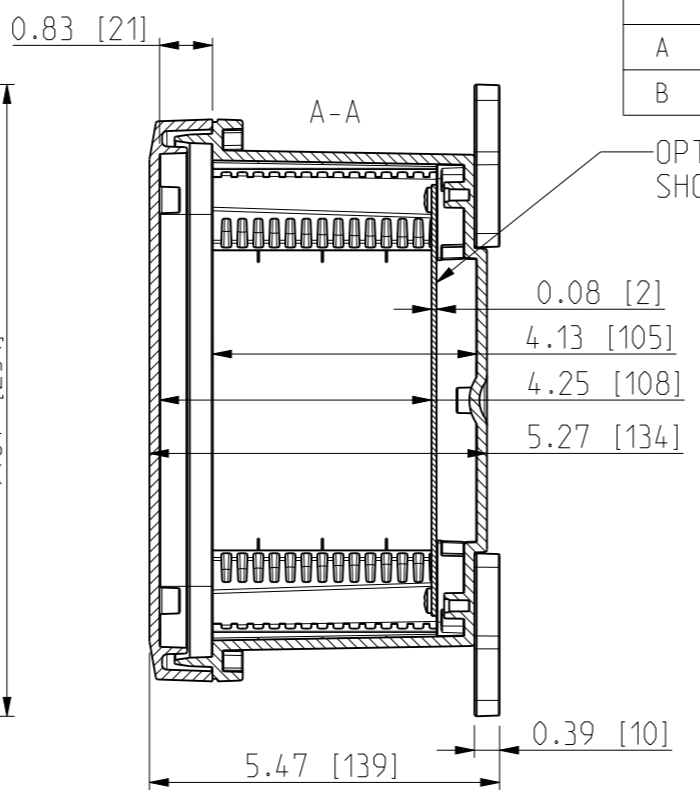

ID	Description	Date	By	Appr.
A		3.1.2018	KA	
B	More dimensions added.	11.09.2018	MTN	

FRONT VIEW
WITH COVER REMOVED
AND BACK PANEL DISPLAYED

FRONT VIEW
WITH COVER REMOVED

Dimensions in inches [mm]

Material: Polycarbonate		Ensto Mat:		Replaces:
ENSTO Ensto Finland Oy Ensto Smart Buildings		UPCG080604HNL/UPCT080604HNL		Replaced:
Scale 1:3 A3	Date 3.1.2018 By KA Checked	Dimensional drawing		Drw No: 000386734 B
Sheet No: 1 (1)	Ctrl			Ref: Polybox
				Code: UPC x080604HNL