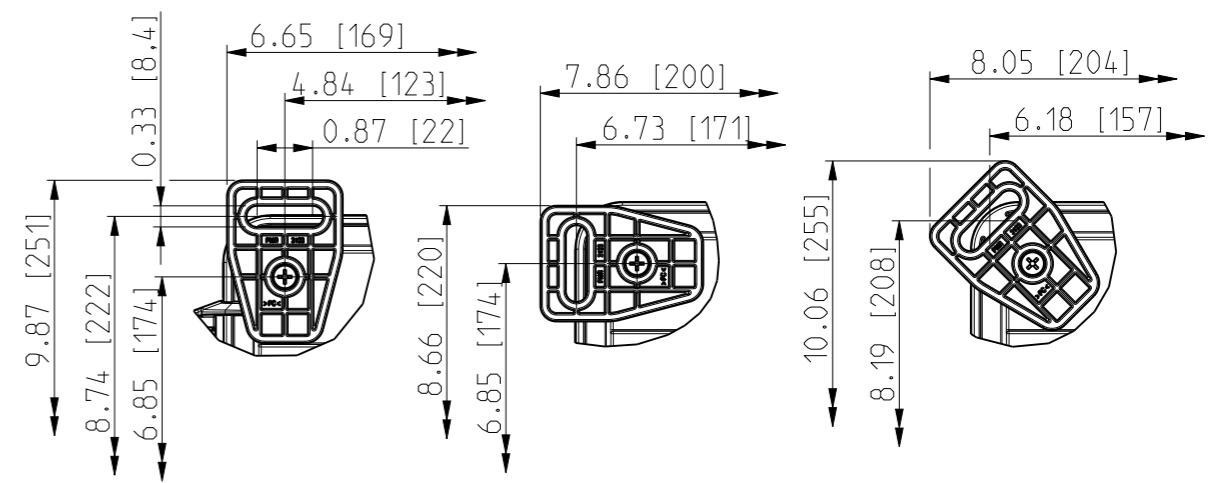

ID	Description	Date	By	Appr.
A		3.1.2018	KA	
B	More dimensions added.	11.09.2018	MTN	

FRONT VIEW
WITH COVER REMOVED
AND BACK PANEL DISPLAYED

FRONT VIEW
WITH COVER REMOVED

Dimensions in inches [mm]

Material: Polycarbonate		Ensto Mat:		Replaces:
ENSTO Ensto Finland Oy Ensto Smart Buildings		UPCG080604HNL/UPCT080604HNL		Replaced:
Scale 1:3 A3	Date 3.1.2018 By KA Checked	Dimensional drawing		Drw No: 000386734 B
Sheet No: 1 (1)	Ctrl			Ref: Polybox
				Code: UPC x080604HNL