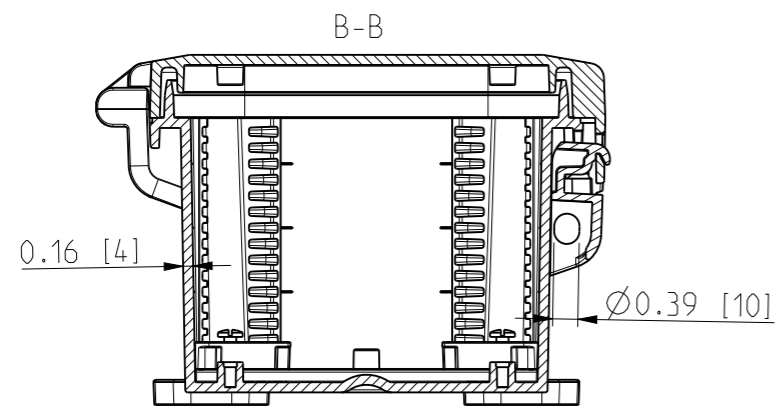

ID	Description	Date	By	Appr.
A		3.1.2018	KA	
B	More dimensions added.	11.09.2018	MTN	

FRONT VIEW
WITH COVER REMOVED
AND BACK PANEL DISPLAYED

FRONT VIEW
WITH COVER REMOVED

Dimensions in inches [mm]

Material: Polycarbonate		Ensto Mat:		Replaces:
ENSTO Ensto Finland Oy Ensto Smart Buildings		UPCG080604HNL/UPCT080604HNL		Replaced:
Scale 1:3 A3	Date 3.1.2018 By KA Checked	Dimensional drawing		Drw No: 000386734 B
Sheet No: 1 (1)	Ctrl			Ref: Polybox
				Code: UPC x080604HNL