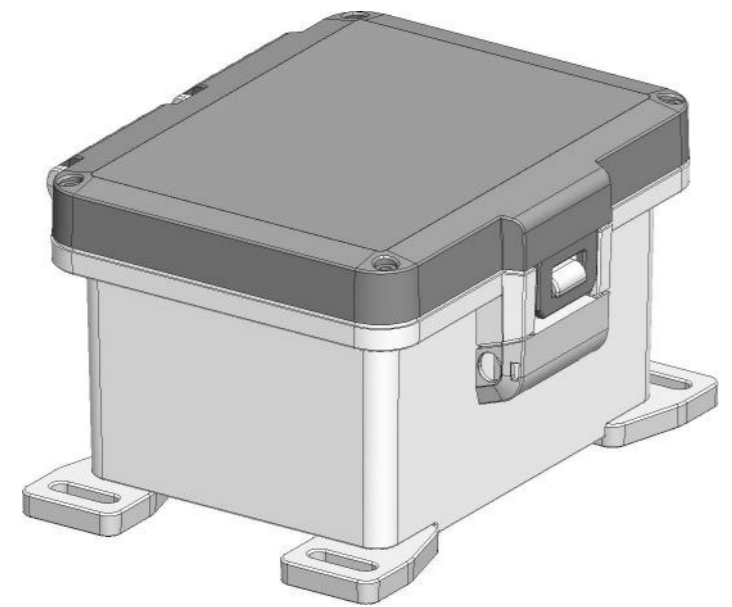

ID	Description	Date	By	Appr.
A		3.1.2018	KA	
B	More dimensions added.	11.09.2018	MTN	

FRONT VIEW
WITH COVER REMOVED
AND BACK PANEL DISPLAYED

FRONT VIEW
WITH COVER REMOVED

Dimensions in inches [mm]

Material: Polycarbonate		Ensto Mat:		Replaces:
ENSTO Ensto Finland Oy Ensto Smart Buildings		UPCG080604HNL/UPCT080604HNL		Replaced:
Scale 1:3 A3	Date 3.1.2018 By KA Checked	Dimensional drawing		Drw No: 000386734 B
Sheet No: 1 (1)	Ctrl			Ref: Polybox
				Code: UPC x080604HNL