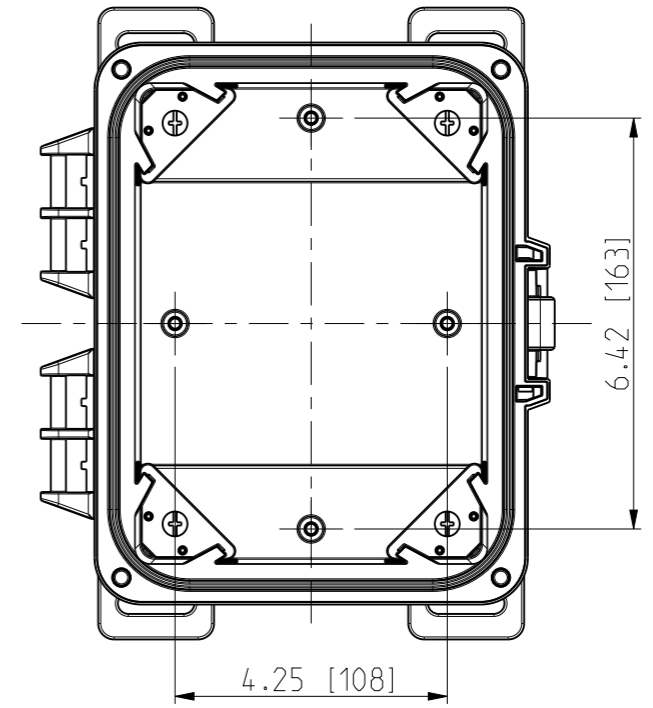

ID	Description	Date	By	Appr.
A		3.1.2018	KA	
B	More dimensions added.	11.09.2018	MTN	

FRONT VIEW
WITH COVER REMOVED
AND BACK PANEL DISPLAYED

FRONT VIEW
WITH COVER REMOVED

Dimensions in inches [mm]

Material: Polycarbonate		Ensto Mat:		Replaces:
ENSTO Ensto Finland Oy Ensto Smart Buildings		UPCG080604HNL/UPCT080604HNL		Replaced:
Scale 1:3 A3	Date 3.1.2018 By KA Checked	Dimensional drawing		Drw No: 000386734 B
Sheet No: 1 (1)	Ctrl			Ref: Polybox
				Code: UPC x080604HNL