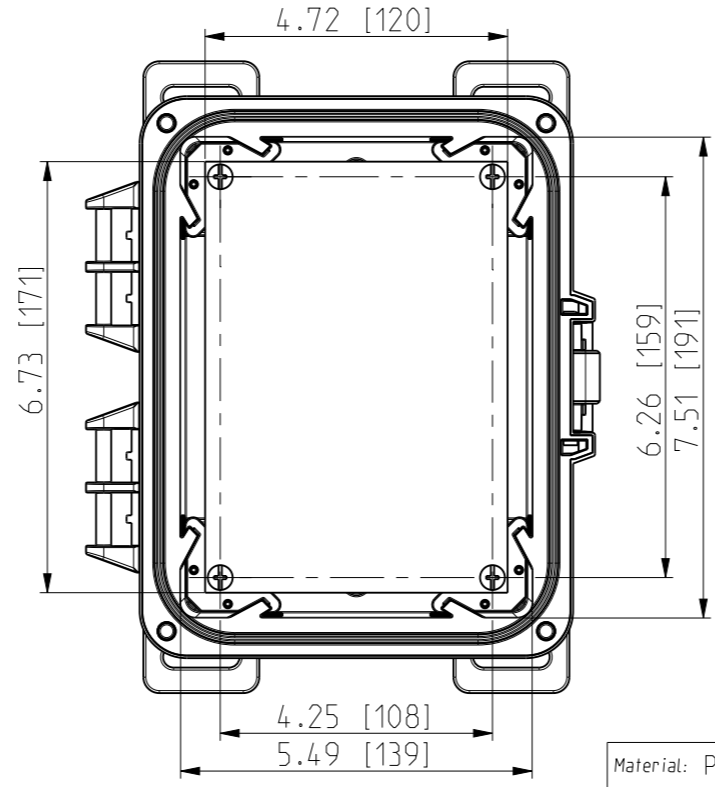

ID	Description	Date	By	Appr.
A		3.1.2018	KA	
B	More dimensions added.	11.09.2018	MTN	

FRONT VIEW
WITH COVER REMOVED
AND BACK PANEL DISPLAYED

FRONT VIEW
WITH COVER REMOVED

Dimensions in inches [mm]

Material: Polycarbonate		Ensto Mat:		Replaces:
ENSTO Ensto Finland Oy Ensto Smart Buildings		UPCG080604HNL/UPCT080604HNL		Replaced:
Scale 1:3 A3	Date 3.1.2018 By KA Checked	Dimensional drawing		Drw No: 000386734 B
Sheet No: 1 (1)	Ctrl			Ref: Polybox
				Code: UPC x080604HNL