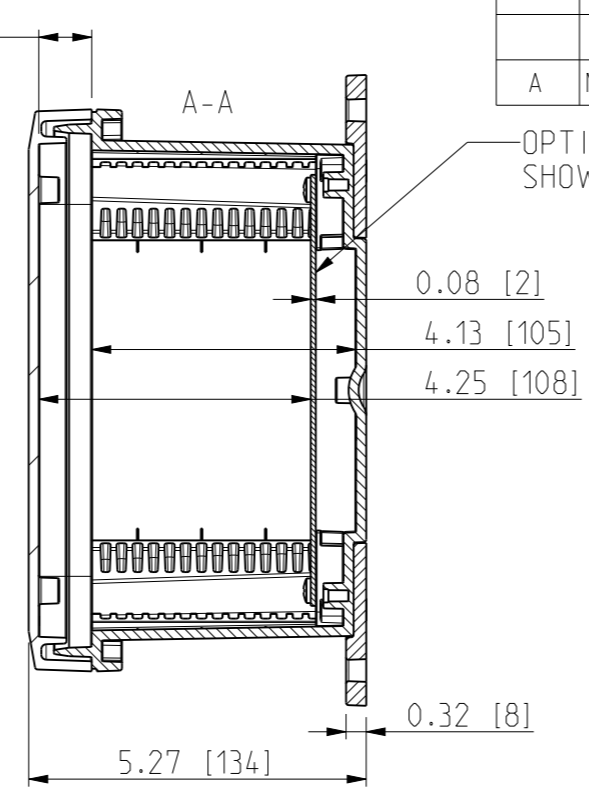

ID	Description	Date	By	Appr.
A	New drawing	13.09.2018	MTN	

FRONT VIEW WITH COVER REMOVED

FRONT VIEW WITH COVER REMOVED AND BACK PANEL DISPLAYED

Dimensions in inches [mm]

Material: Polycarbonate		Ensto Mat:		Replaces:
<b>ENSTO</b> Ensto Finland Oy Ensto Smart Buildings		UPCG080604HMLF/UPC T080604HMLF		Replaced:
Scale 1:3 A3	Date 13.09.18 By MTN Checked	Dimensional drawing		Drw No: 000439361 A
Sheet No: 1 (1)	Ctrl			Ref: Polybox
				Code: UPC x080604HMLF