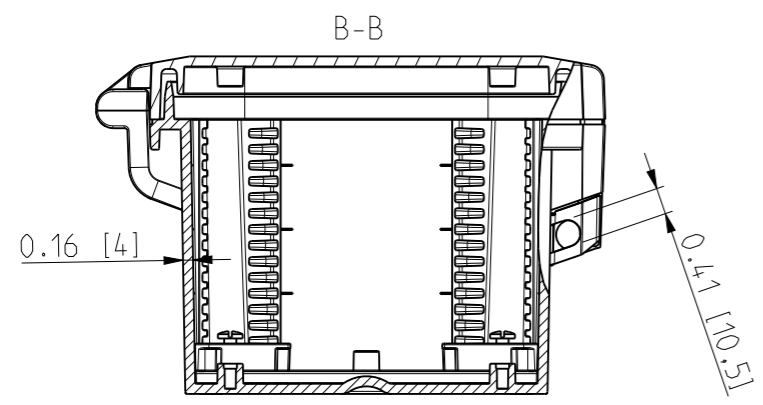

ID	Description	Date	By	Appr.
A	New drawing	13.09.2018	MTN	

FRONT VIEW WITH COVER REMOVED

FRONT VIEW WITH COVER REMOVED AND BACK PANEL DISPLAYED

Dimensions in inches [mm]

Material: Polycarbonate		Ensto Mat:		Replaces:
<b>ENSTO</b> Ensto Finland Oy Ensto Smart Buildings		UPCG080604HMLF/UPC T080604HMLF		Replaced:
Scale 1:3 A3	Date 13.09.18 By MTN Checked	Dimensional drawing		Drw No: 000439361 A
Sheet No: 1 (1)	Ctrl			Ref: Polybox
				Code: UPC x080604HMLF