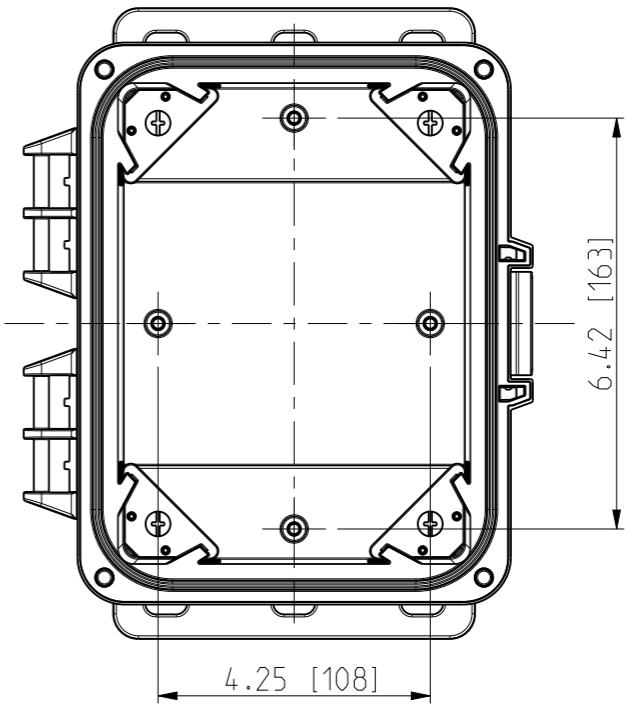

ID	Description	Date	By	Appr.
A	New drawing	13.09.2018	MTN	

FRONT VIEW WITH COVER REMOVED

FRONT VIEW WITH COVER REMOVED AND BACK PANEL DISPLAYED

Dimensions in inches [mm]

Material: Polycarbonate		Ensto Mat:		Replaces:
<b>ENSTO</b> Ensto Finland Oy Ensto Smart Buildings		UPCG080604HMLF/UPC T080604HMLF		Replaced:
Scale 1:3 A3	Date 13.09.18 By MTN Checked	Dimensional drawing		Drw No: 000439361 A
Sheet No: 1 (1)	Ctrl			Ref: Polybox
				Code: UPC x080604HMLF