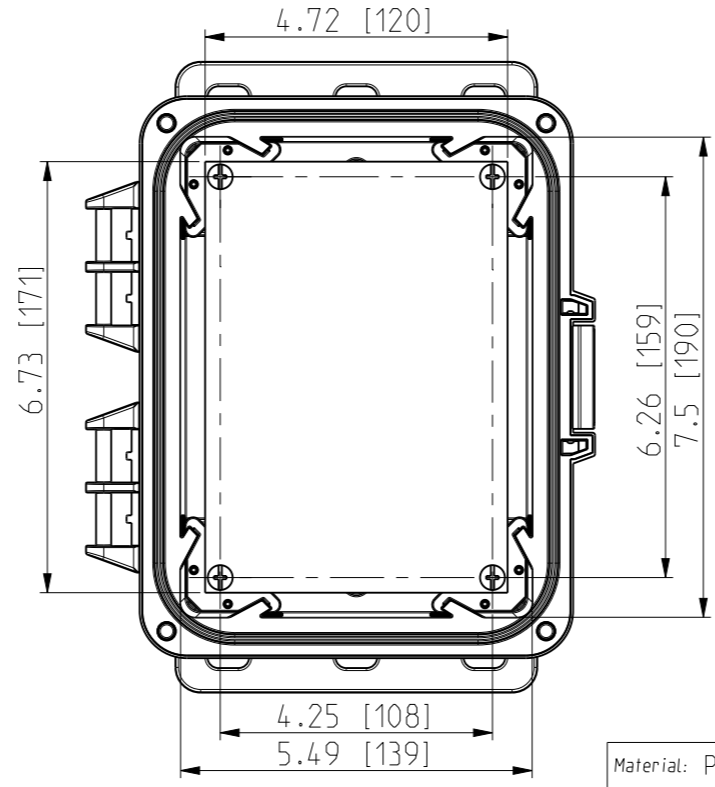

ID	Description	Date	By	Appr.
A	New drawing	13.09.2018	MTN	

FRONT VIEW WITH COVER REMOVED

FRONT VIEW WITH COVER REMOVED AND BACK PANEL DISPLAYED

Dimensions in inches [mm]

Material: Polycarbonate		Ensto Mat:		Replaces:
<b>ENSTO</b> Ensto Finland Oy Ensto Smart Buildings		UPCG080604HMLF/UPC T080604HMLF		Replaced:
Scale 1:3 A3	Date 13.09.18 By MTN Checked	Dimensional drawing		Drw No: 000439361 A
Sheet No: 1 (1)	Ctrl			Ref: Polybox
				Code: UPC x080604HMLF