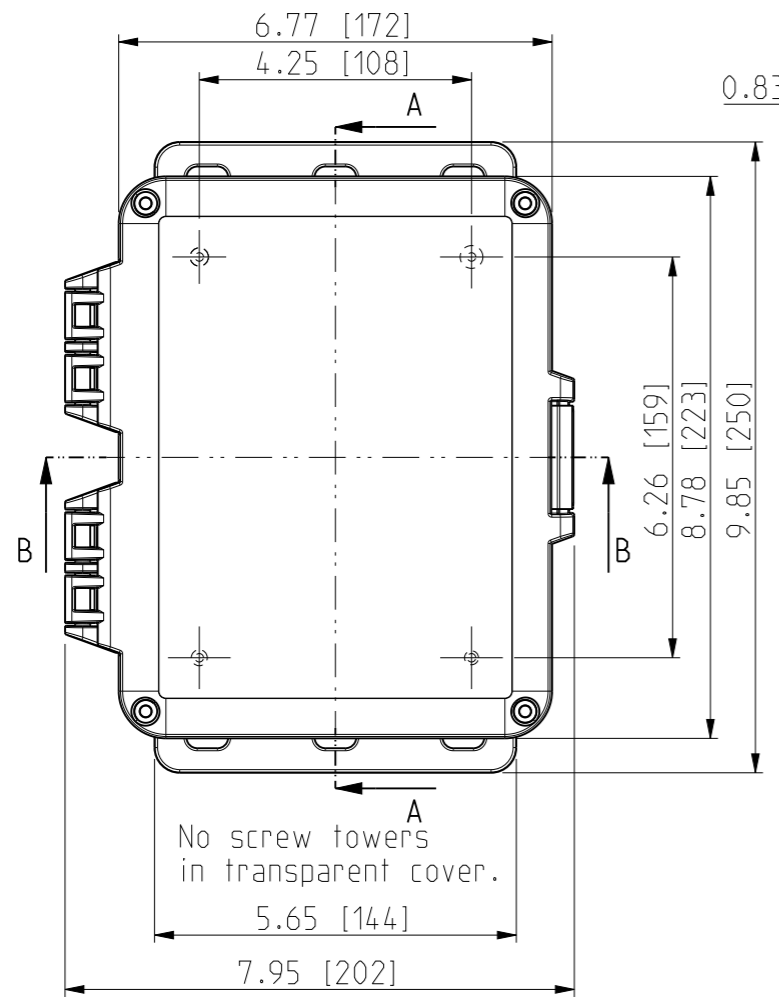

ID	Description	Date	By	Appr.
A	New drawing	13.09.2018	MTN	

FRONT VIEW WITH COVER REMOVED

FRONT VIEW WITH COVER REMOVED AND BACK PANEL DISPLAYED

Dimensions in inches [mm]

Material: Polycarbonate		Ensto Mat:		Replaces:
<b>ENSTO</b> Ensto Finland Oy Ensto Smart Buildings		UPCG080604HMLF/UPC T080604HMLF		Replaced:
Scale 1:3 A3	Date 13.09.18 By MTN Checked	Dimensional drawing		Drw No: 000439361 A
Sheet No: 1 (1)	Ctrl			Ref: Polybox
				Code: UPC x080604HMLF