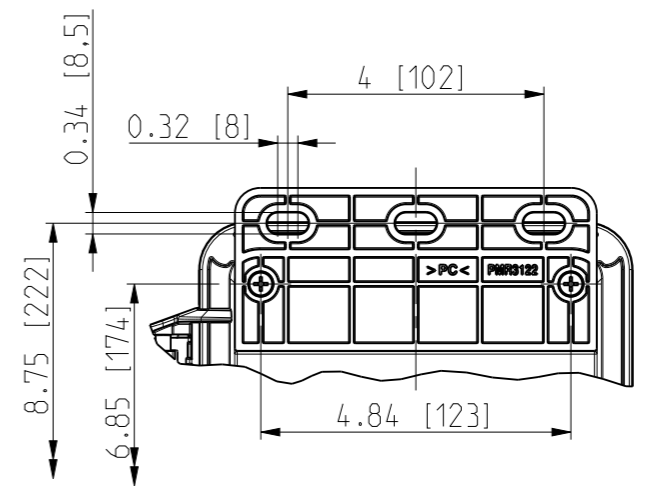

ID	Description	Date	By	Appr.
A	New drawing	13.09.2018	MTN	

FRONT VIEW WITH COVER REMOVED

FRONT VIEW WITH COVER REMOVED AND BACK PANEL DISPLAYED

Dimensions in inches [mm]

Material: Polycarbonate		Ensto Mat:		Replaces:
<b>ENSTO</b> Ensto Finland Oy Ensto Smart Buildings		UPCG080604HMLF/UPC T080604HMLF		Replaced:
Scale 1:3 A3	Date 13.09.18 By MTN Checked	Dimensional drawing		Drw No: 000439361 A
Sheet No: 1 (1)	Ctrl			Ref: Polybox
				Code: UPC x080604HMLF