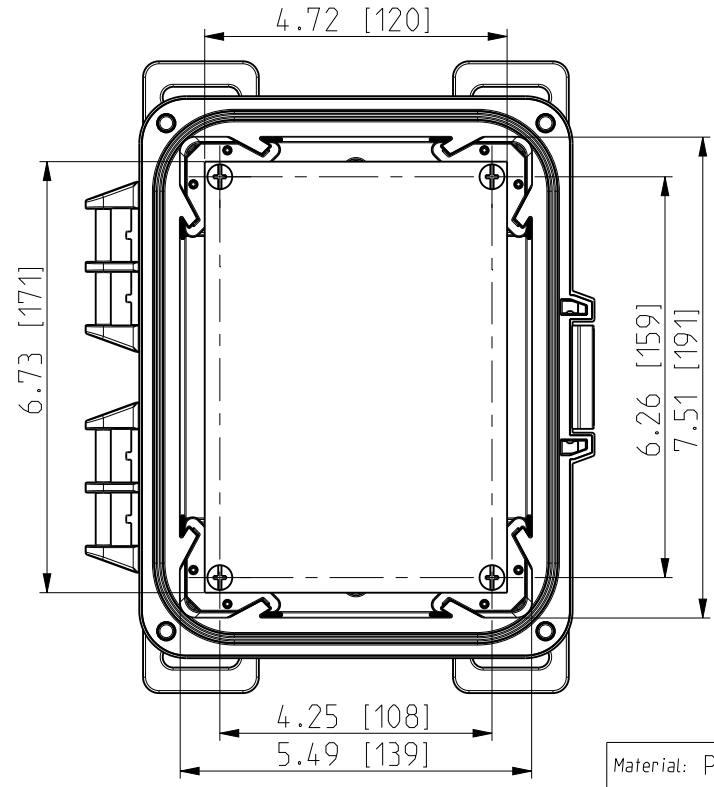

ID	Description	Date	By	Appr.
A	New drawing	13.09.2018	MTN	

FRONT VIEW WITH COVER REMOVED AND BACK PANEL DISPLAYED

FRONT VIEW WITH COVER REMOVED

Dimensions in inches [mm]

Material: Polycarbonate		Ensto Mat:		Replaces:
<b>ENSTO</b> Ensto Finland Oy Ensto Smart Buildings		UPCG080604HML/UPCT080604HML		Replaced:
Scale 1:3 A3	Date 13.09.18 By MTN Checked	Dimensional drawing		Drw No: 000439359 A
Sheet No: 1 (1)	Ctrl			Ref: Polybox
				Code: UPCx080604HML