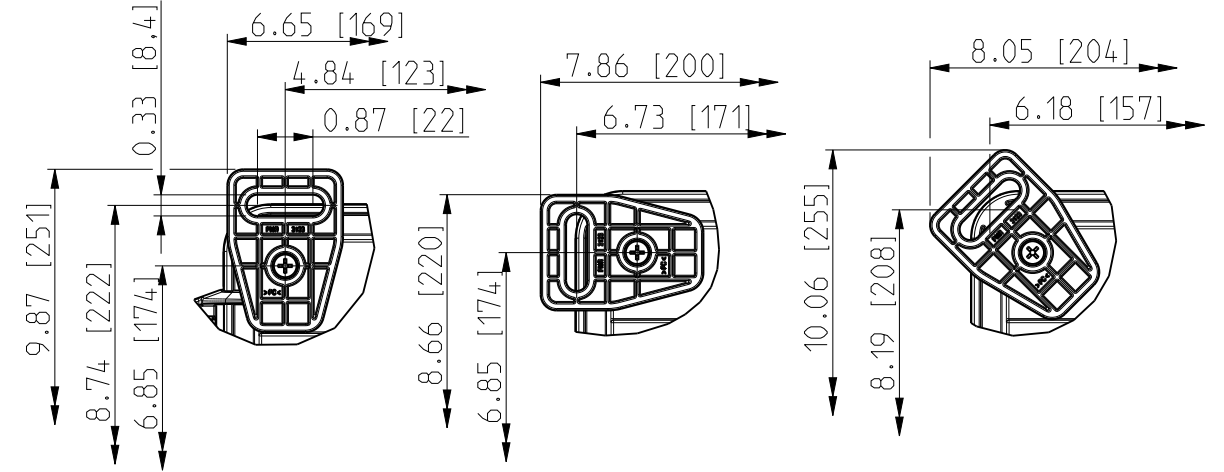

ID	Description	Date	By	Appr.
A	New drawing	13.09.2018	MTN	

FRONT VIEW WITH COVER REMOVED AND BACK PANEL DISPLAYED

FRONT VIEW WITH COVER REMOVED

Dimensions in inches [mm]

Material: Polycarbonate		Ensto Mat:		Replaces:
<b>ENSTO</b> Ensto Finland Oy Ensto Smart Buildings		UPCG080604HML/UPCT080604HML		Replaced:
Scale 1:3 A3	Date 13.09.18 By MTN Checked	Dimensional drawing		Drw No: 000439359 A
Sheet No: 1 (1)	Ctrl			Ref: Polybox
				Code: UPCx080604HML