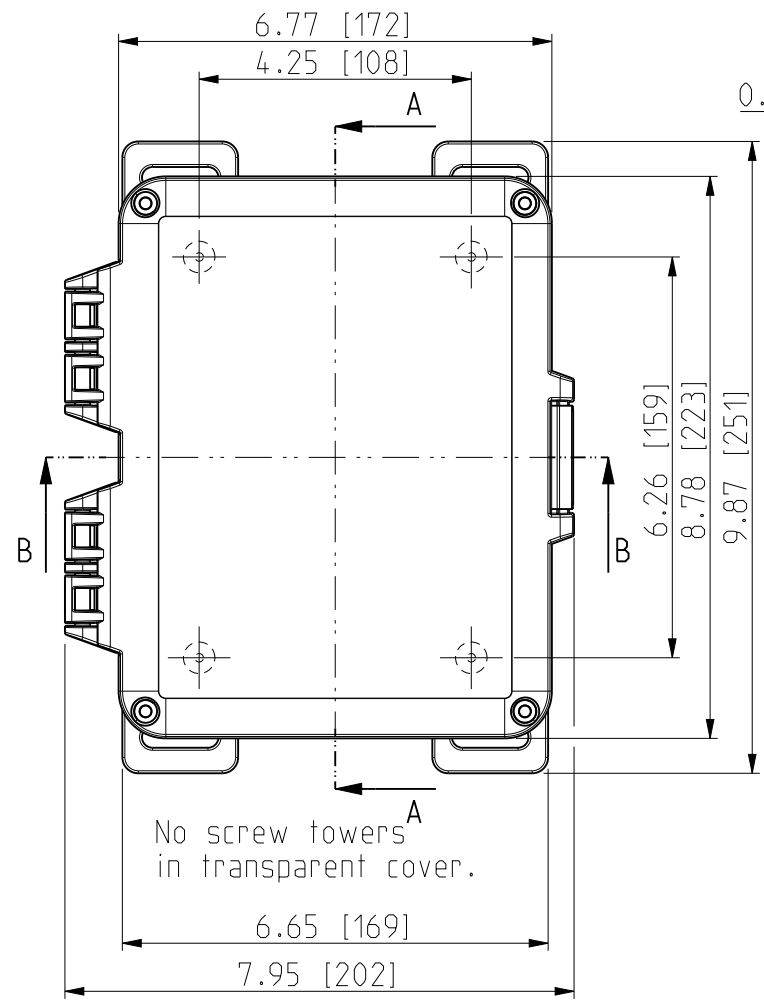

ID	Description	Date	By	Appr.
A	New drawing	13.09.2018	MTN	

FRONT VIEW WITH COVER REMOVED AND BACK PANEL DISPLAYED

FRONT VIEW WITH COVER REMOVED

Dimensions in inches [mm]

Material: Polycarbonate		Ensto Mat:		Replaces:
<b>ENSTO</b> Ensto Finland Oy Ensto Smart Buildings		UPCG080604HML/UPCT080604HML		Replaced:
Scale 1:3 A3	Date 13.09.18 By MTN Checked	Dimensional drawing		Drw No: 000439359 A
Sheet No: 1 (1)	Ctrl			Ref: Polybox
				Code: UPCx080604HML