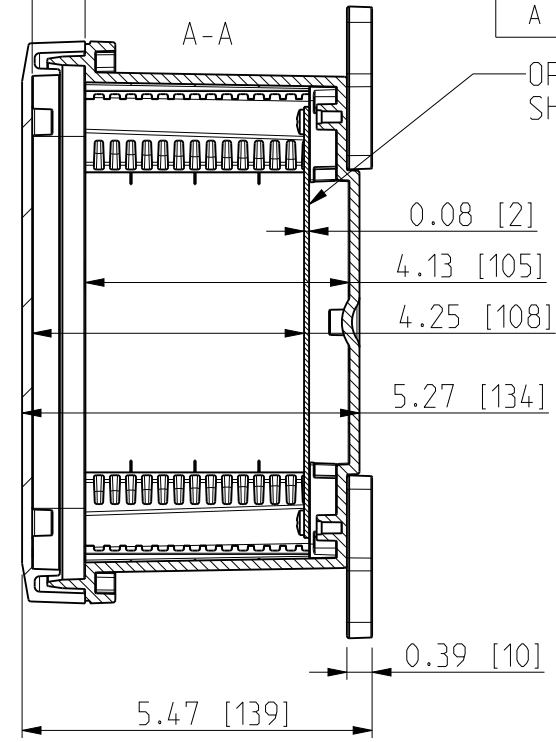

ID	Description	Date	By	Appr.
A	New drawing	13.09.2018	MTN	

FRONT VIEW WITH COVER REMOVED AND BACK PANEL DISPLAYED

FRONT VIEW WITH COVER REMOVED

Dimensions in inches [mm]

Material: Polycarbonate		Ensto Mat:		Replaces:
<b>ENSTO</b> Ensto Finland Oy Ensto Smart Buildings		UPCG080604HML/UPCT080604HML		Replaced:
Scale 1:3 A3	Date 13.09.18 By MTN Checked	Dimensional drawing		Drw No: 000439359 A
Sheet No: 1 (1)	Ctrl			Ref: Polybox
				Code: UPCx080604HML