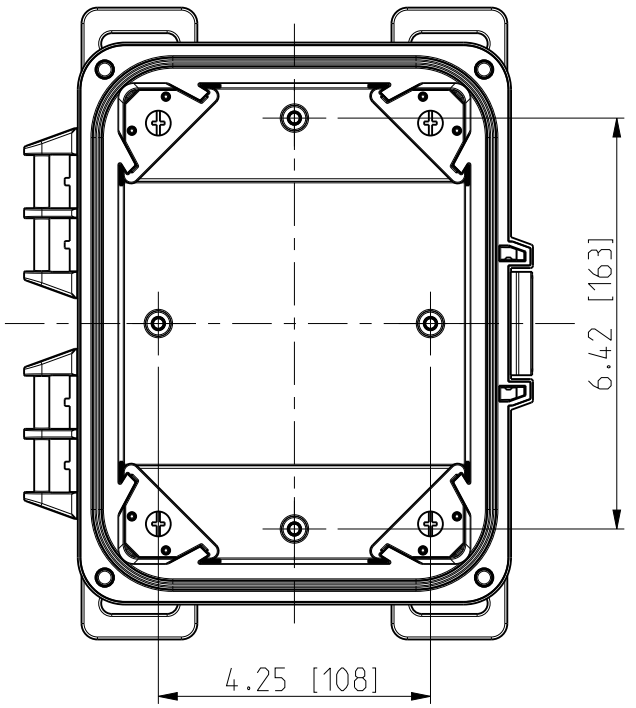

ID	Description	Date	By	Appr.
A	New drawing	13.09.2018	MTN	

FRONT VIEW WITH COVER REMOVED AND BACK PANEL DISPLAYED

FRONT VIEW WITH COVER REMOVED

Dimensions in inches [mm]

Material: Polycarbonate		Ensto Mat:		Replaces:
<b>ENSTO</b> Ensto Finland Oy Ensto Smart Buildings		UPCG080604HML/UPCT080604HML		Replaced:
Scale 1:3 A3	Date 13.09.18 By MTN Checked	Dimensional drawing		Drw No: 000439359 A
Sheet No: 1 (1)	Ctrl			Ref: Polybox
				Code: UPCx080604HML