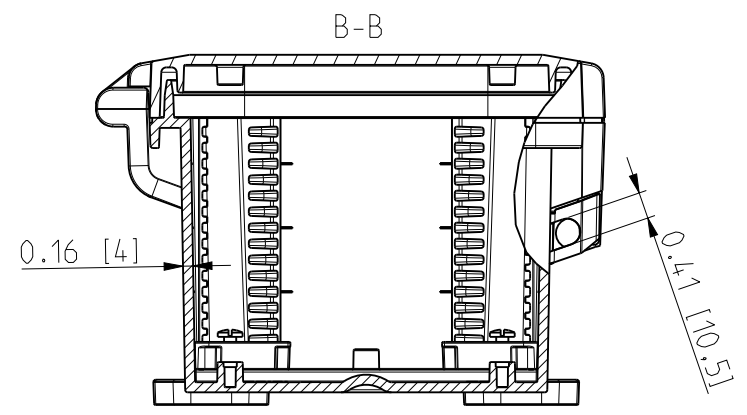

ID	Description	Date	By	Appr.
A	New drawing	13.09.2018	MTN	

FRONT VIEW WITH COVER REMOVED AND BACK PANEL DISPLAYED

FRONT VIEW WITH COVER REMOVED

Dimensions in inches [mm]

Material: Polycarbonate		Ensto Mat:		Replaces:
<b>ENSTO</b> Ensto Finland Oy Ensto Smart Buildings		UPCG080604HML/UPCT080604HML		Replaced:
Scale 1:3 A3	Date 13.09.18 By MTN Checked	Dimensional drawing		Drw No: 000439359 A
Sheet No: 1 (1)	Ctrl			Ref: Polybox
				Code: UPCx080604HML