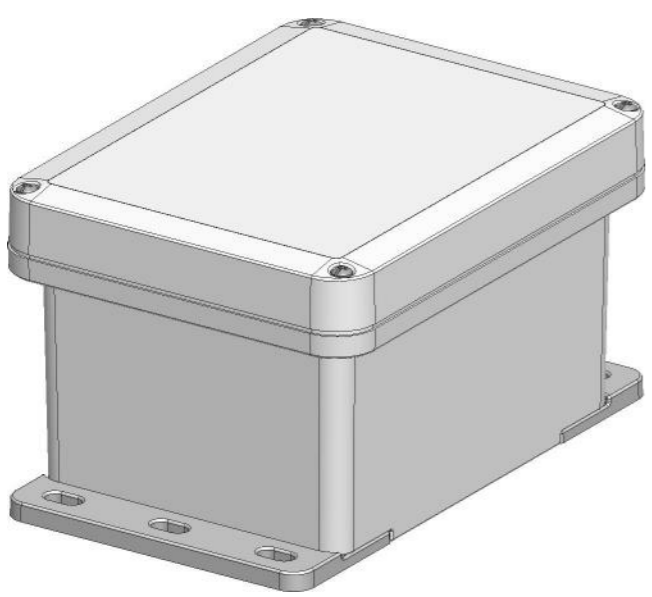

ID	Description	Date	By	Appr.
A		2.1.2018	KA	
B	More dimensions added.	10.09.2018	MTN	

No screw towers in transparent cover.

FRONT VIEW WITH COVER REMOVED AND BACK PANEL DISPLAYED

FRONT VIEW WITH COVER REMOVED

Dimensions in inches [mm]

Material: Polycarbonate		Ensto Mat:		Replaces:
ENSTO Ensto Finland Oy Ensto Smart Buildings		UPCG080604F/UPCT080604F Dimensional drawing		Replaced:
Scale 1:3 A3	Date 19.12.2017 By KA Checked			Drw No: 000385489 B
Sheet No: 1 (1)	Ctrl			Ref: Polybox
				Code: UPCx080604F