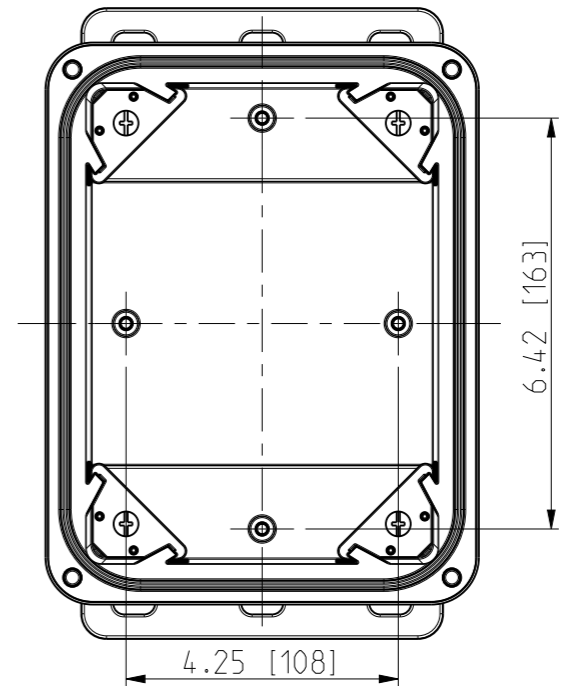

ID	Description	Date	By	Appr.
A		2.1.2018	KA	
B	More dimensions added.	10.09.2018	MTN	

No screw towers in transparent cover.

FRONT VIEW WITH COVER REMOVED AND BACK PANEL DISPLAYED

FRONT VIEW WITH COVER REMOVED

Dimensions in inches [mm]

Material: Polycarbonate		Ensto Mat:		Replaces:
ENSTO Ensto Finland Oy Ensto Smart Buildings		UPCG080604F/UPCT080604F Dimensional drawing		Replaced:
Scale 1:3 A3	Date 19.12.2017 By KA Checked			Drw No: 000385489 B
Sheet No: 1 (1)	Ctrl			Ref: Polybox
				Code: UPCx080604F