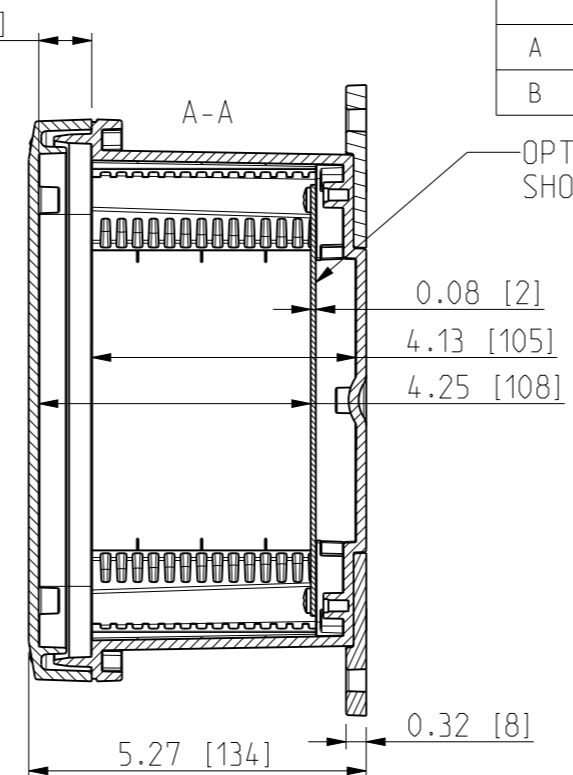

ID	Description	Date	By	Appr.
A		2.1.2018	KA	
B	More dimensions added.	10.09.2018	MTN	

No screw towers in transparent cover.

FRONT VIEW WITH COVER REMOVED AND BACK PANEL DISPLAYED

FRONT VIEW WITH COVER REMOVED

Dimensions in inches [mm]

Material: Polycarbonate		Ensto Mat:		Replaces:
ENSTO Ensto Finland Oy Ensto Smart Buildings		UPCG080604F/UPCT080604F Dimensional drawing		Replaced:
Scale 1:3 A3	Date 19.12.2017 By KA Checked			Drw No: 000385489 B
Sheet No: 1 (1)	Ctrl			Ref: Polybox
				Code: UPCx080604F