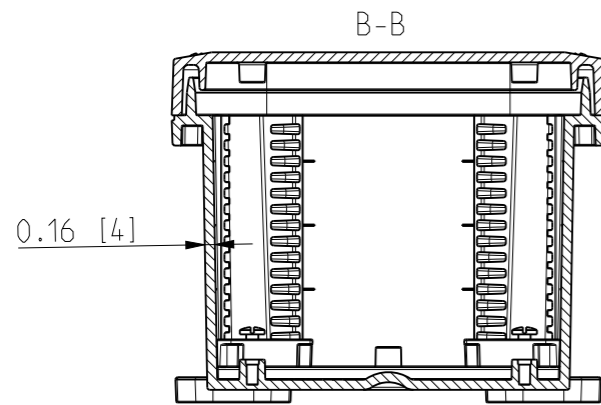

ID	Description	Date	By	Appr.
A		2.1.2018	KA	
B	More dimensions added.	10.09.2018	MTN	

FRONT VIEW WITH COVER REMOVED

FRONT VIEW WITH COVER REMOVED AND BACK PANEL DISPLAYED

Dimensions in inches [mm]

Material: Polycarbonate		Ensto Mat:		Replaces:
ENSTO Ensto Finland Oy Ensto Smart Buildings				Replaced:
Scale 1:3 A3	Date 18.12.2017 By KA Checked	UPC G080604 / UPC T080604 Dimensional drawing		Drw No: 000385246 B
Sheet No: 1 (1)	Ctrl			Ref: Polybox
				Code: UPC x080604