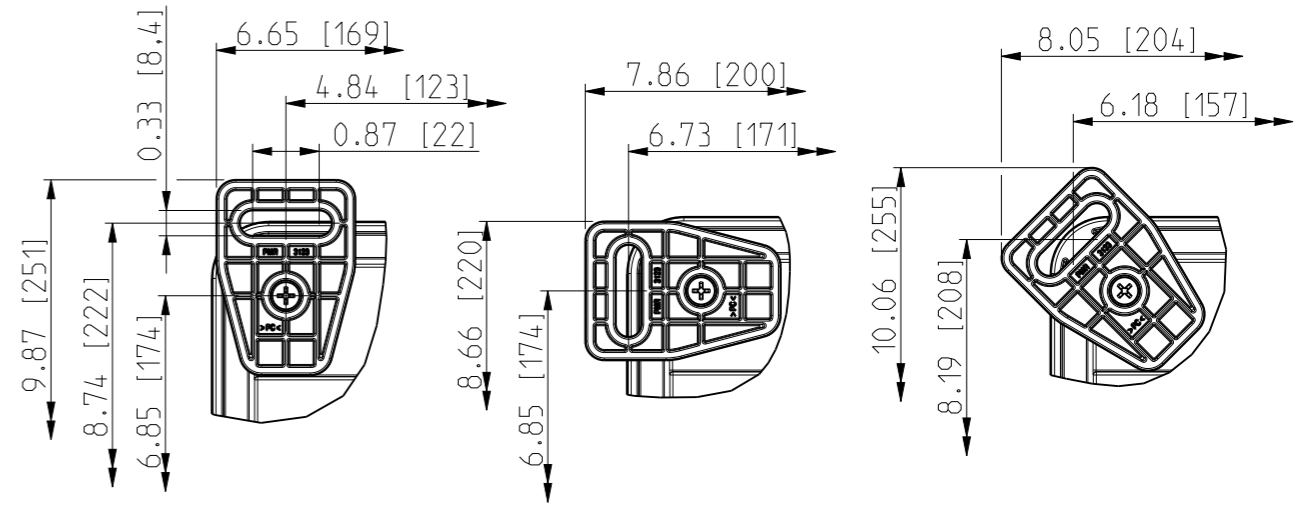

ID	Description	Date	By	Appr.
A		2.1.2018	KA	
B	More dimensions added.	10.09.2018	MTN	

FRONT VIEW WITH COVER REMOVED

FRONT VIEW WITH COVER REMOVED AND BACK PANEL DISPLAYED

Dimensions in inches [mm]

Material: Polycarbonate		Ensto Mat:		Replaces:
ENSTO Ensto Finland Oy Ensto Smart Buildings				Replaced:
Scale 1:3 A3	Date 18.12.2017 By KA Checked	UPC G080604 / UPC T080604 Dimensional drawing		Drw No: 000385246 B
Sheet No: 1 (1)	Ctrl			Ref: Polybox
				Code: UPC x080604