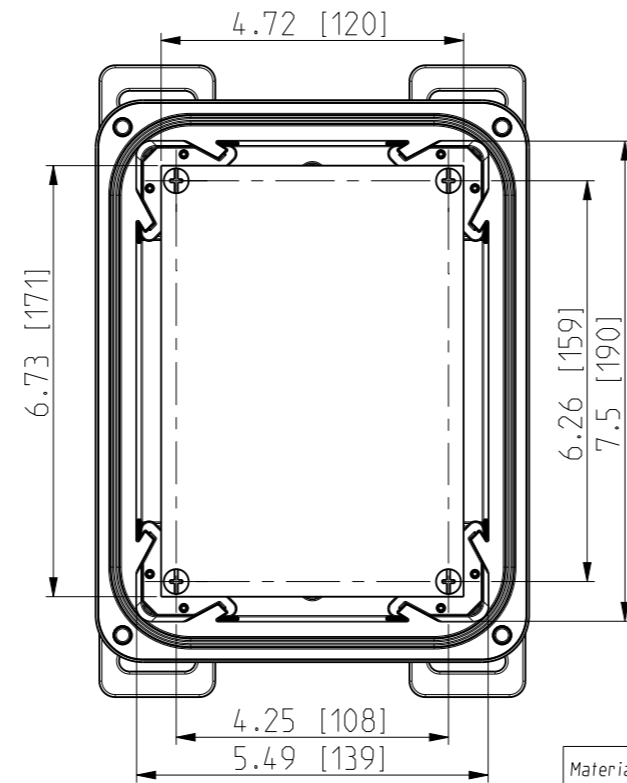

ID	Description	Date	By	Appr.
A		2.1.2018	KA	
B	More dimensions added.	10.09.2018	MTN	

FRONT VIEW WITH COVER REMOVED

FRONT VIEW WITH COVER REMOVED AND BACK PANEL DISPLAYED

Dimensions in inches [mm]

Material: Polycarbonate		Ensto Mat:		Replaces:
ENSTO Ensto Finland Oy Ensto Smart Buildings				Replaced:
Scale 1:3 A3	Date 18.12.2017 By KA Checked	UPC G080604 / UPC T080604 Dimensional drawing		Drw No: 000385246 B
Sheet No: 1 (1)	Ctrl			Ref: Polybox
				Code: UPC x080604