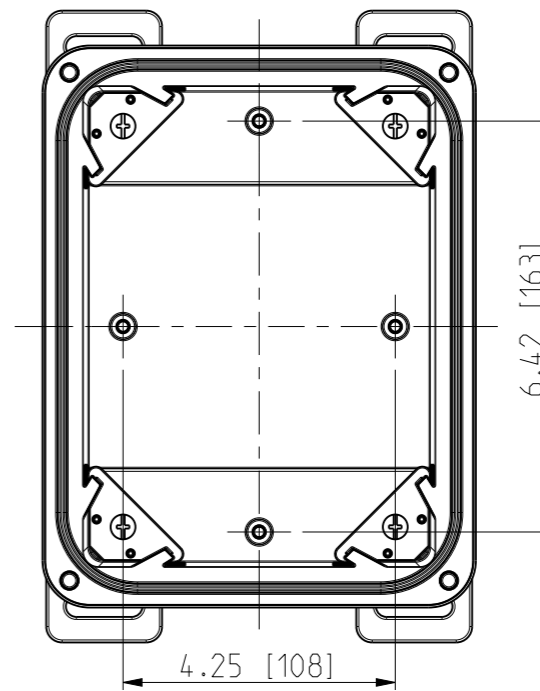

ID	Description	Date	By	Appr.
A		2.1.2018	KA	
B	More dimensions added.	10.09.2018	MTN	

FRONT VIEW WITH COVER REMOVED

FRONT VIEW WITH COVER REMOVED AND BACK PANEL DISPLAYED

Dimensions in inches [mm]

Material: Polycarbonate		Ensto Mat:		Replaces:
ENSTO Ensto Finland Oy Ensto Smart Buildings				Replaced:
Scale 1:3 A3	Date 18.12.2017 By KA Checked	UPC G080604 / UPC T080604 Dimensional drawing		Drw No: 000385246 B
Sheet No: 1 (1)	Ctrl			Ref: Polybox
				Code: UPC x080604