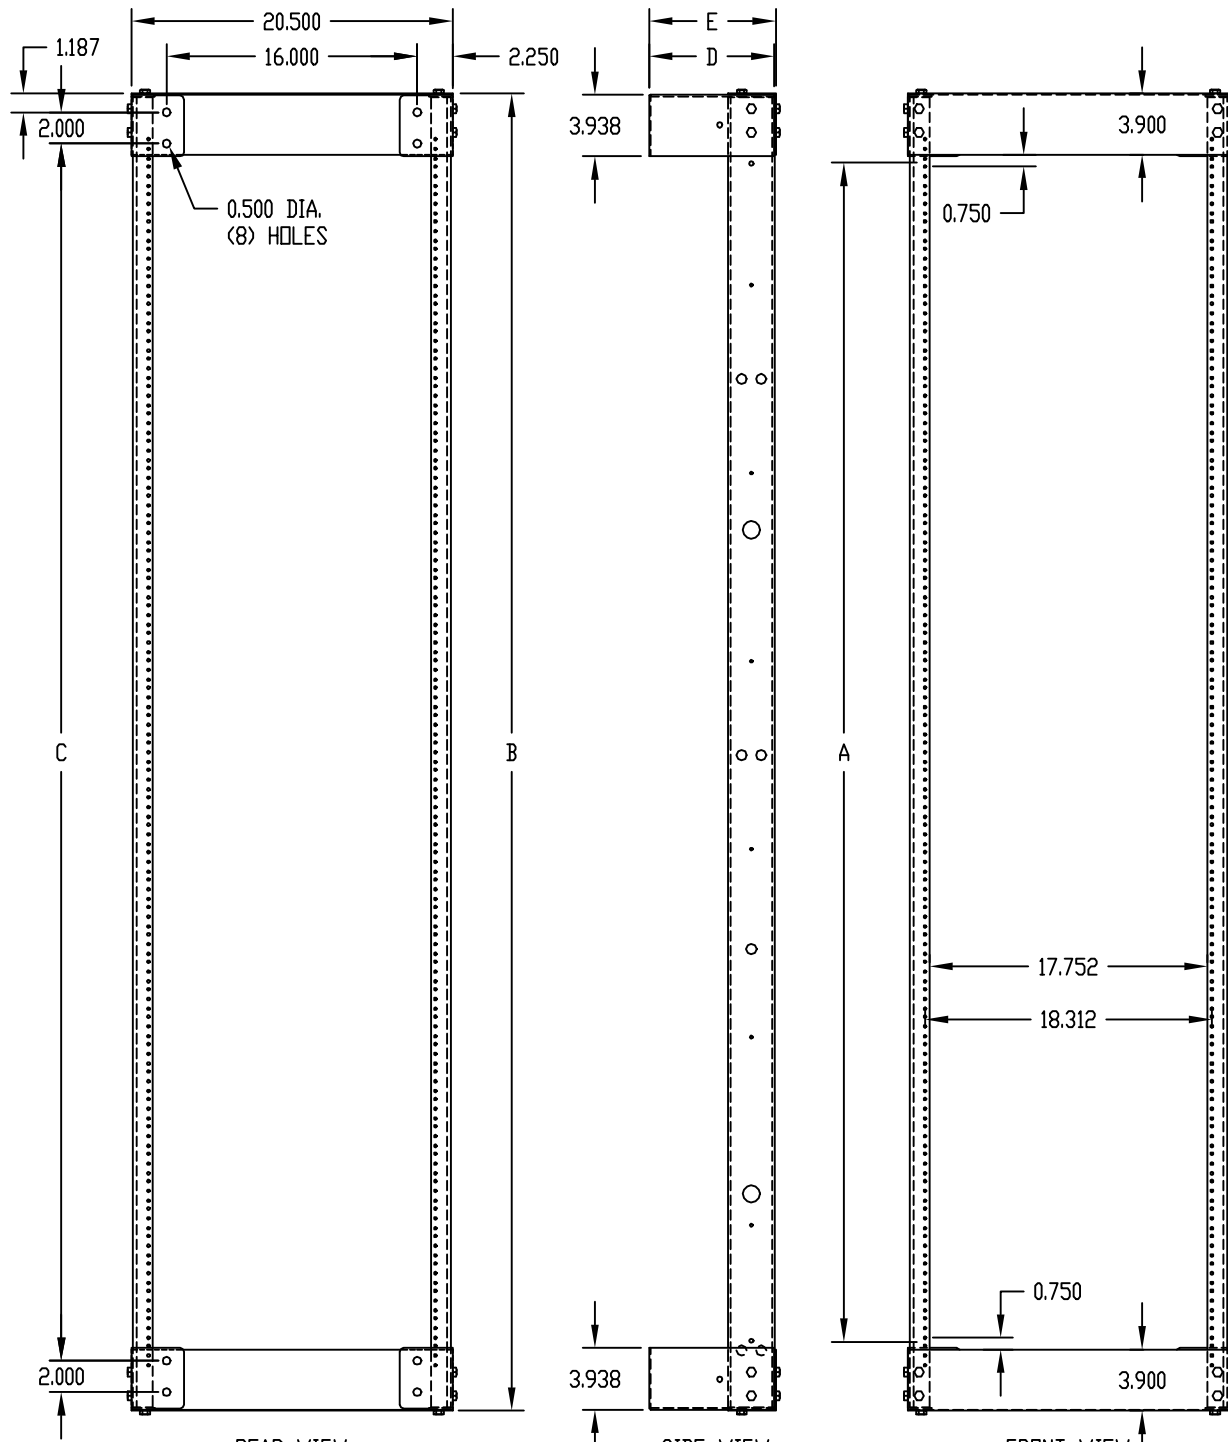

PART NAME

WALL MOUNT RELAY RACK

PART No.

WRR-2262 & WRR-2263 & WRR-2264

**MATERIAL:**  
 UPRIGHTS \_\_\_\_\_ ALUMINUM EXTRUSION  
 MOUNTING BRACKETS: \_\_\_\_\_ 12 GA. STEEL  
 HORIZONTAL ANGLES \_\_\_\_\_ 16 GA. STEEL

**FINISH:**  
 UPRIGHTS \_\_\_\_\_ NATURAL  
 HORIZONTAL ANGLES &  
 MOUNTING BRACKETS \_\_\_\_\_ METALLIC GRAY

LOAD RATING: 400 LBS. MAX.  
 UNITS ARE SHIPPED UNASSEMBLED  
 UPRIGHTS ARE TAPPED #12-24 ON E.I.A.  
 UNIVERSAL SPACING (FRONT & REAR)

PART No.	A	B	C	D	E
WRR-2262	75.250	84.050	77.676	8.000	8.094
WRR-2263	75.250	84.050	77.676	12.000	12.094
WRR-2264	75.250	84.050	77.676	18.000	18.094