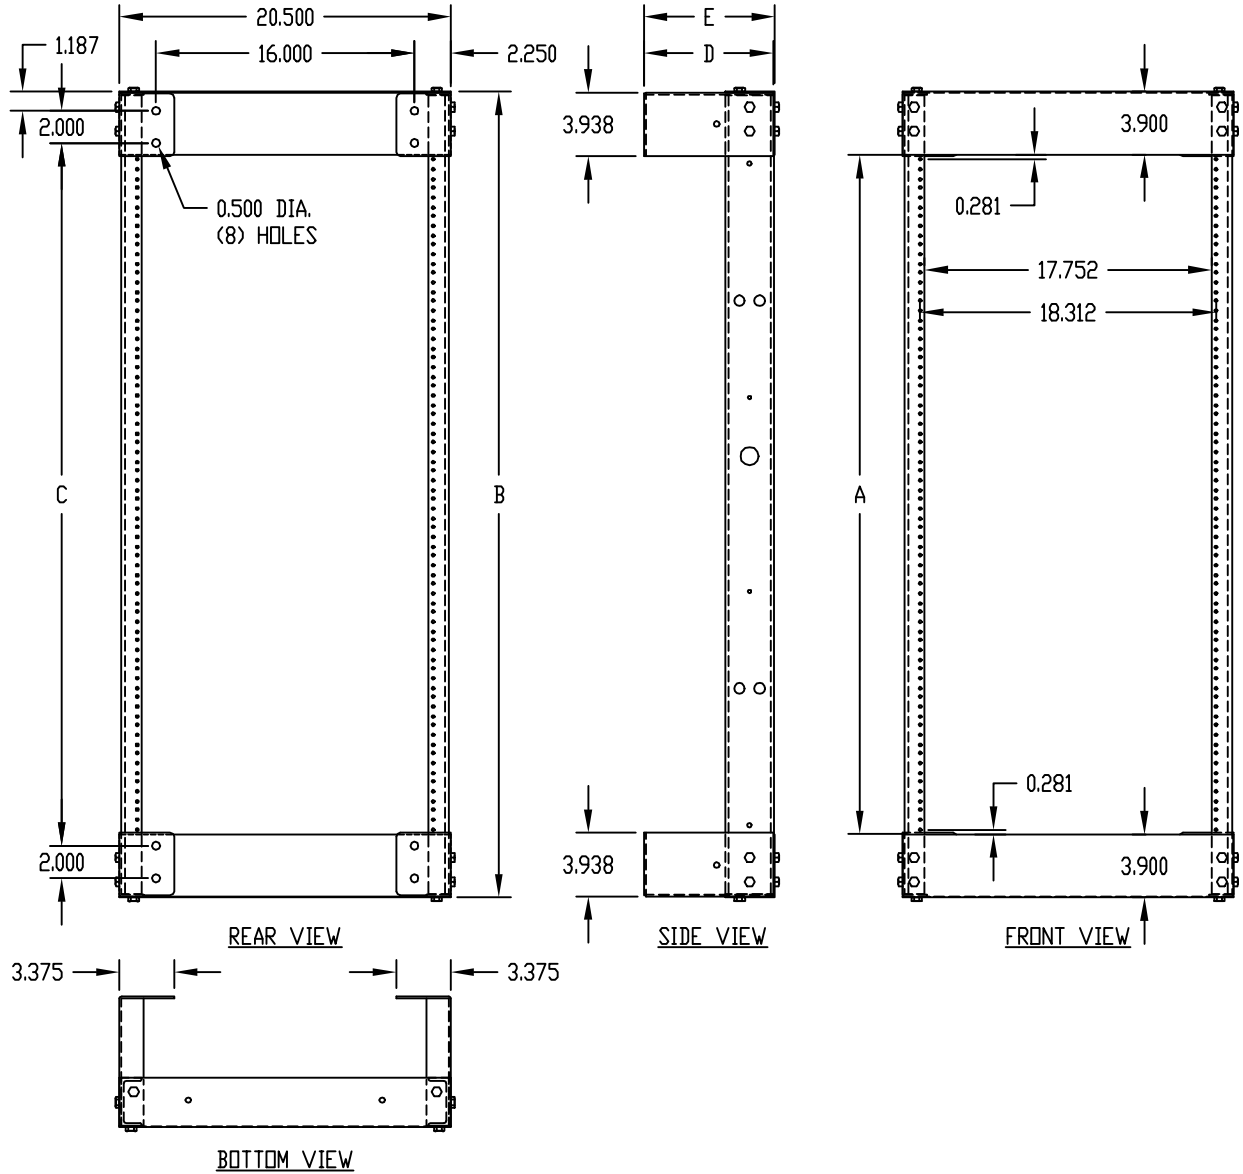

PART NAME

WALL MOUNT RELAY RACK

PART No.

WRR-2242 & WRR-2243 & WRR-2244

LOAD RATING: 400 LBS. MAX.

UNITS ARE SHIPPED UNASSEMBLED

UPRIGHTS ARE TAPPED #12-24 ON E.I.A.  
UNIVERSAL SPACING (FRONT & REAR)

MATERIAL:

UPRIGHTS \_\_\_\_\_ ALUMINUM EXTRUSION  
MOUNTING BRACKETS: \_\_\_\_\_ 12 GA. STEEL  
HORIZONTAL ANGLES \_\_\_\_\_ 16 GA. STEEL

FINISH:

UPRIGHTS \_\_\_\_\_ NATURAL  
HORIZONTAL ANGLES &  
MOUNTING BRACKETS \_\_\_\_\_ METALLIC GRAY

PART No.	A	B	C	D	E
WRR-2242	42.000	49.863	43.489	8.000	8.094
WRR-2243	42.000	49.863	43.489	12.000	12.094
WRR-2244	42.000	49.863	43.489	18.000	18.094