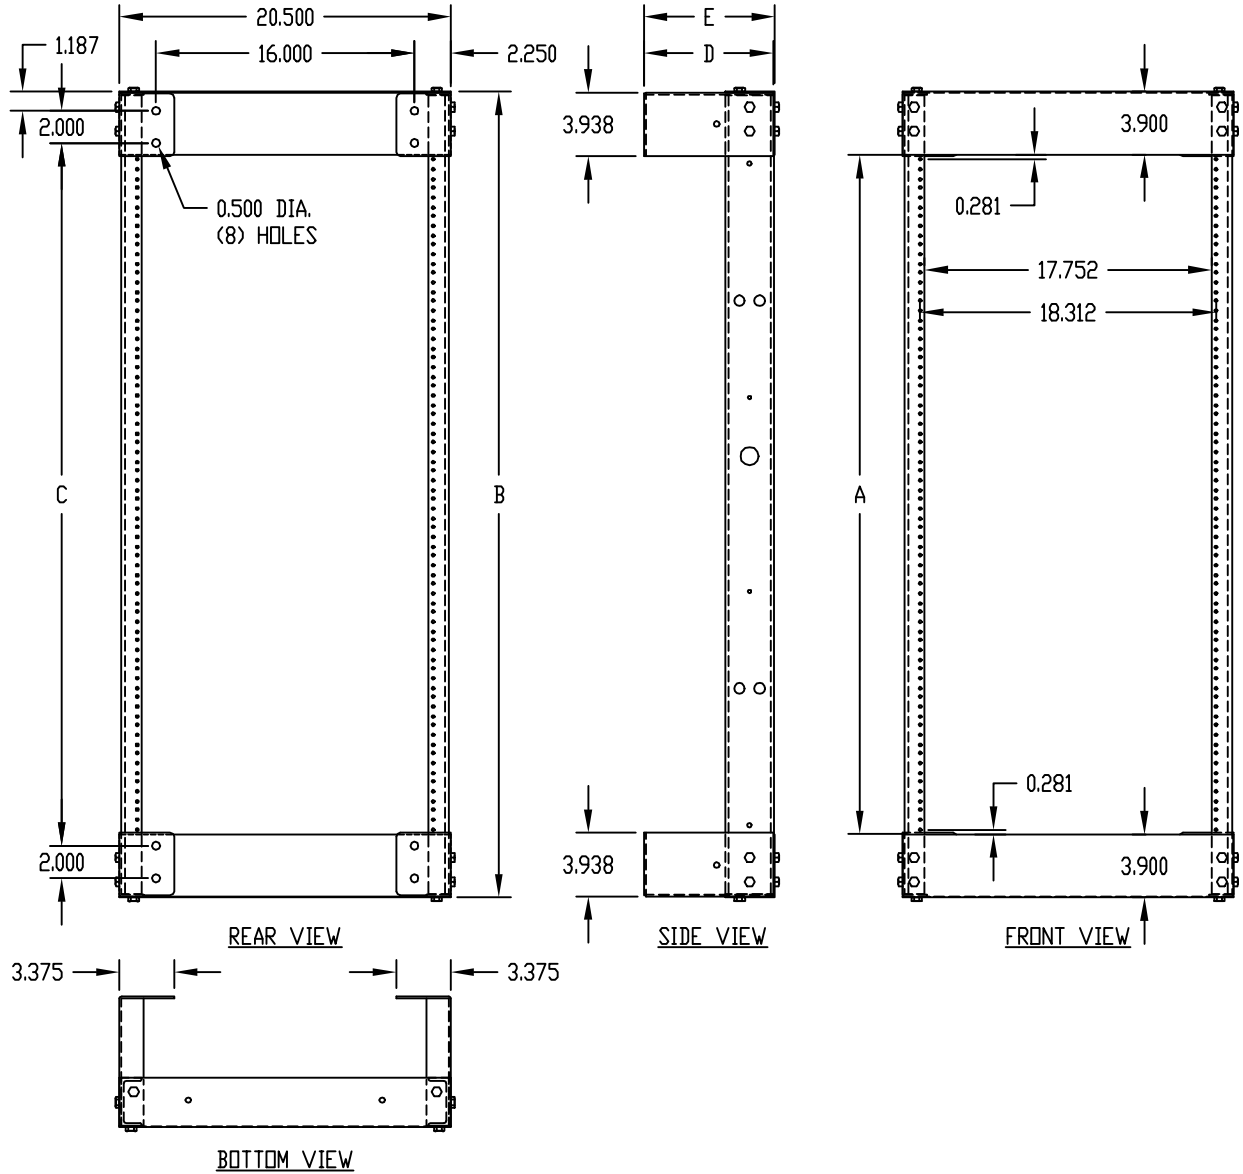

PART NAME

WALL MOUNT RELAY RACK

PART No.

WRR-2242 & WRR-2243 & WRR-2244

LOAD RATING: 400 LBS. MAX.

UNITS ARE SHIPPED UNASSEMBLED

UPRIGHTS ARE TAPPED #12-24 ON E.I.A.
UNIVERSAL SPACING (FRONT & REAR)

MATERIAL:

UPRIGHTS _____ ALUMINUM EXTRUSION
MOUNTING BRACKETS: _____ 12 GA. STEEL
HORIZONTAL ANGLES _____ 16 GA. STEEL

FINISH:

UPRIGHTS _____ NATURAL
HORIZONTAL ANGLES &
MOUNTING BRACKETS _____ METALLIC GRAY

PART No.	A	B	C	D	E
WRR-2242	42.000	49.863	43.489	8.000	8.094
WRR-2243	42.000	49.863	43.489	12.000	12.094
WRR-2244	42.000	49.863	43.489	18.000	18.094