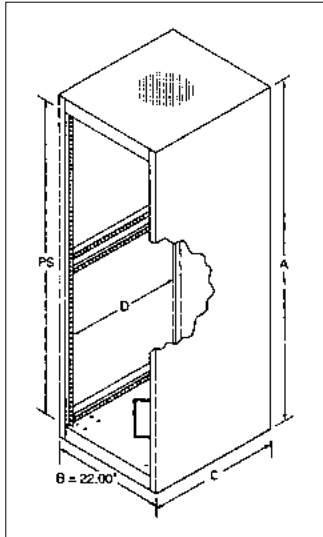

VALURACK

This incredibly value-packed cabinet rack offers ready-to-use capability, welded-together strength and sturdiness, and unlimited versatility, at an unbeatable cost. It will accept all standard Bud accessories including doors, shelves, casters, and levelers.

DESIGN FEATURES

- EIA-310 compliant for 19" panel width equipment
- Integral, full height, front panel mounting rails
- Provisions for additional fully adjustable panel mounting rails
- Large 10.00" square cable access in bottom
- Ventilated top accepts Bud #FN-1282 Exhaust Fan (page 16)
- Suggested 700# equipment load capacity (higher when used with optional adjustable panel mounting rails for 4-point equipment mounting)
- Other sizes and colors are available by request

FINISH

- Black Texture

ACCESSORIES

Basic rack accepts many optional accessories including standard Economizer Cabinet Rack doors (mounted front or rear). When used with optional adjustable panel mounting rails, rack accepts all other standard Bud accessories. See pages 14–26 for more information.

ORDERING INFORMATION

Catalog Number	Panel Space	Overall Size H × W × D	Clear Inside Depth	Weight Lbs.
VR-8924	61.25"	66.56" × 22.00" × 26.00"	24.00"	106
VR-8925	70.00"	75.31" × 22.00" × 26.00"	24.00"	114
VR-8926	78.75"	84.06" × 22.00" × 26.00"	24.00"	121

OPTIONAL ACCESSORIES

Mounting Rails Catalog Number	Steel Doors		Econoglas Door w/Key Lock
	Catalog Number Solid	Catalog Number Louvered	Catalog Number
PMR-9452	ER-16534	ER-16594	V-9765-L
PMR-9453	ER-16535	ER-16595	V-9766-L
PMR-9454	ER-16536	ER-16596	V-9767-L

TYPICAL OPTIONAL ACCESSORIES

Catalog No.	Description
RC-7758-PR	Casters
RL-7771	Leveler Kit
SH-2385*	Shelf, Stationary, Ventilated
60-2381*	Shelf, Stationary, Non-Ventilated
SH-2393*	Shelf, Sliding, Ventilated
SH-2389*	Shelf, Sliding, Non-Ventilated
POS-194-S	Rack Mount Power Outlet Strip
FN-1282	Exhaust Fan
FT-1973	Fan Tray - 3 Fans
FT-1976	Fan Tray - 6 Fans
FT-1979	Fan Tray - 9 Fans
PA-1101-BT	1-Panel
PA-1102-BT	2-Panel
PA-1103-BT	3-Panel

* Requires optional panel mounting rails