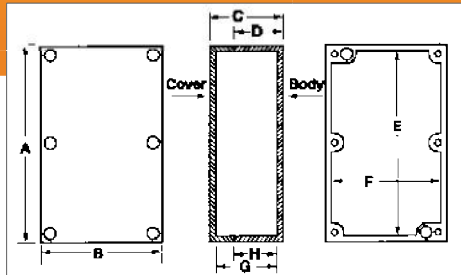

ABS Version Catalog No.	Indoor Version Catalog Number		Outdoor Version Catalog Number		Style	Nominal External Dimensions Inches [Millimeters]				Actual Internal Dimensions Inches (±0.06)			Wt. Lbs.
	Solid Door	Clear Door	Solid Door	Clear Door		A	B	C	D	E	F	G	
NBF-32002	NBF-32102	NBF-32202	NBF-32302	NBF-32402	A	5.11 [130]	3.93 [100]	2.75 [70]	1.97 [50]	4.55	3.42	2.52	0.6
NBF-32004	NBF-32104	NBF-32204	NBF-32304	NBF-32404	A	5.90 [150]	3.93 [100]	7.25 [70]	1.97 [50]	5.37	3.42	2.52	0.7
NBF-32006	NBF-32106	NBF-32206	NBF-32306	NBF-32406	A	7.87 [200]	3.93 [100]	2.75 [70]	1.97 [50]	7.31	3.42	2.52	0.8
NBF-32008	NBF-32108	NBF-32208	NBF-32308	NBF-32408	A	10.63 [270]	3.93 [100]	2.75 [70]	1.97 [50]	10.02	3.42	2.52	0.8
NBF-32010	NBF-32010	NBF-32210	NBF-32310	NBF-32410	A	5.90 [150]	5.90 [150]	3.54 [90]	2.76 [70]	5.22	5.22	3.31	0.8
NBF-32012*	NBF-32012*	NBF-32212*	NBF-32312*	NBF-32412*	A	7.87 [200]	5.90 [150]	3.93 [100]	2.95 [75]	7.70	5.73	3.70	1.2
NBF-32014*	NBF-32114*	NBF-32214*	NBF-32314*	NBF-32414*	A	7.08 [200]	7.08 [200]	5.90 [150]	4.72 [120]	7.09	7.09	5.67	1.5
NBF-32016*	NBF-32116*	NBF-32216*	NBF-32316*	NBF-32416*	A	11.81 [300]	7.87 [200]	5.11 [130]	4.02 [102]	11.18	7.20	4.82	2.0
NBF-32018	NBF-32118	NBF-32218	NBF-32318	NBF-32418	A	11.81 [300]	7.87 [200]	6.29 [160]	5.20 [132]	11.18	7.20	6.00	2.7
NBF-32020*	NBF-32120*	NBF-32220*	NBF-32320*	NBF-32420*	A	11.81 [300]	7.87 [200]	7.87 [200]	6.81 [173]	11.18	7.20	7.58	2.8
NBF-32022*	NBF-32122*	NBF-32222*	NBF-32322*	NBF-32422*	A	13.78 [350]	9.84 [250]	5.90 [150]	4.72 [120]	12.99	9.06	5.61	3.0
NBF-32024*	NBF-32124*	NBF-32224*	NBF-32324*	NBF-32424*	A	13.78 [350]	9.84 [250]	7.08 [200]	5.91 [150]	12.99	9.06	7.58	4.7
NBF-32026	NBF-32126	NBF-32226	NBF-32326	NBF-32426	A	15.74 [400]	11.81 [300]	6.29 [160]	5.20 [132]	15.14	11.02	5.96	5.6
NBF-32028*	NBF-32128*	NBF-32228*	NBF-32328*	NBF-32428*	A	17.71 [450]	13.78 [350]	6.29 [160]	5.12 [130]	16.65	12.64	5.96	6.9
NBF-32030*	NBF-32130*	NBF-32230*	NBF-32330*	NBF-32430*	A	17.71 [450]	13.78 [350]	7.87 [200]	6.69 [170]	16.65	12.64	7.54	8.9
NBF-32032	NBF-32132	NBF-32232	NBF-32332	NBF-32432	A	19.68 [500]	15.74 [400]	6.29 [160]	5.12 [130]	18.82	14.88	5.96	9.6
NBF-32034*	NBF-32134*	NBF-32234*	NBF-32334*	NBF-32434*	A	19.68 [500]	15.74 [400]	7.87 [200]	6.69 [170]	18.82	14.88	7.54	10.6
NBF-32036*	NBF-32136*	NBF-32236*	NBF-32336*	NBF-32436*	A	20.86 [530]	16.92 [430]	6.29 [160]	5.12 [130]	19.69	15.71	5.96	10.6
NBF-32038	NBF-32138	NBF-32238	NBF-32338	NBF-32438	A	20.86 [530]	16.92 [430]	7.87 [200]	6.69 [170]	19.69	15.71	7.54	11.7
NBF-32040*	NBF-32140*	NBF-32240*	NBF-32340*	NBF-32440*	B	23.62 [600]	19.68 [500]	7.08 [200]	5.91 [150]	23.58	19.69	6.71	13.9
NBF-32042	NBF-32142	NBF-32242	NBF-32342	NBF-32442	B	23.62 [600]	19.68 [500]	9.84 [250]	8.66 [220]	23.62	19.69	9.47	16.1
NBF-32044*	NBF-32144*	NBF-32244*	NBF-32344*	NBF-32444*	B	27.55 [700]	19.68 [500]	7.08 [200]	5.91 [150]	27.52	19.65	6.71	15.8
NBF-32046	NBF-32146	NBF-32246	NBF-32346	NBF-32446	B	27.55 [700]	19.68 [500]	9.84 [250]	8.66 [220]	27.56	19.69	9.47	18.2