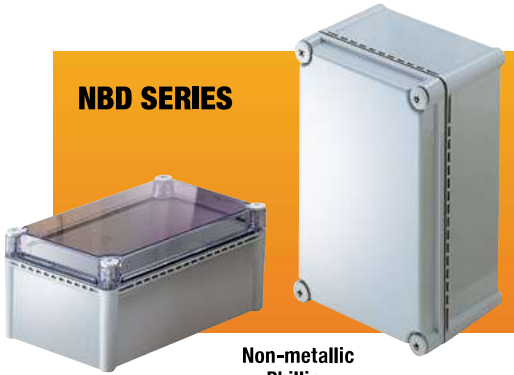

UL/NEMA/IEC

NBC SERIES

Front doors have concealed hinges - one size only

NBC SERIES DIMENSIONS										
Indoor Version Cat. No.		External				Internal*			Wt. Lbs.	
Solid Door	Clear Door	A	B	C	D	E	F	G		
NBC-10352	—	32.05"	24.18"	11.00"	10.02"	30.67"	22.82"	10.60"	27.50	

*Reference Only - Request a drawing for Internal configuration and dimensions.

NBD SERIES

Non-metallic Phillips drive fasteners

NBD SERIES DIMENSIONS											
Indoor Version Cat. No.		Outdoor Version Cat. No.		External				Internal*			Wt. Lbs.
Solid Door	Clear Door	Solid Door	Clear Door	A	B	C	D	E	F	G	
NBD-10442	NBD-10462	NBD-15442		11.02"	7.48"	5.03"	3.85"	10.47"	6.66"	4.81"	2.6
NBD-10445	NBD-10465	NBD-15445		15.00"	7.53"	7.00"	3.85"	14.40"	6.70"	6.75"	4.2
NBD-10449	NBD-10469	NBD-15449	Contact Bud Factory	13.42"	11.05"	5.11"	3.92"	12.46"	10.09"	4.86"	4.2
NBD-10452	NBD-10472	NBD-15452		14.96"	11.02"	7.01"	3.85"	14.13"	10.20"	6.77"	5.0
NBD-10456	NBD-10476	NBD-15456		22.08"	14.97"	7.04"	5.82"	21.26"	14.17"	6.72"	9.2