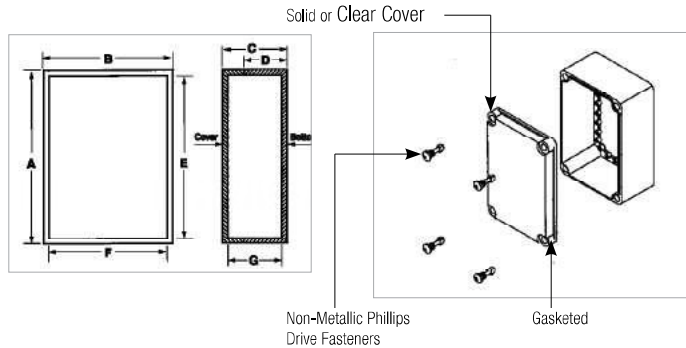

UL/NEMA/IEC

NBC SERIES

Front doors have concealed hinges - one size only

NBC SERIES DIMENSIONS										
Indoor Version Cat. No.		External				Internal*			Wt. Lbs.	
Solid Door	Clear Door	A	B	C	D	E	F	G		
NBC-10352	—	32.05"	24.18"	11.00"	10.02"	30.67"	22.82"	10.60"	27.50	

*Reference Only - Request a drawing for Internal configuration and dimensions.

NBD SERIES

Non-metallic Phillips drive fasteners

NBD SERIES DIMENSIONS											
Indoor Version Cat. No.		Outdoor Version Cat. No.		External				Internal*			Wt. Lbs.
Solid Door	Clear Door	Solid Door	Clear Door	A	B	C	D	E	F	G	
NBD-10442	NBD-10462	NBD-15442		11.02"	7.48"	5.03"	3.85"	10.47"	6.66"	4.81"	2.6
NBD-10445	NBD-10465	NBD-15445		15.00"	7.53"	7.00"	3.85"	14.40"	6.70"	6.75"	4.2
NBD-10449	NBD-10469	NBD-15449	Contact Bud Factory	13.42"	11.05"	5.11"	3.92"	12.46"	10.09"	4.86"	4.2
NBD-10452	NBD-10472	NBD-15452		14.96"	11.02"	7.01"	3.85"	14.13"	10.20"	6.77"	5.0
NBD-10456	NBD-10476	NBD-15456		22.08"	14.97"	7.04"	5.82"	21.26"	14.17"	6.72"	9.2

*Reference Only - Request a drawing for Internal configuration and dimensions.

NBE SERIES

Same as NBB Series with swing frame panel

NBE SERIES DIMENSIONS											
Indoor Version Cat. No.		Outdoor Version Cat. No.		External				Internal*			Wt. Lbs.
Solid Door	Clear Door	Solid Door	Clear Door	A	B	C	D	E	F	G	
NBE-10543	NBE-10563			11.28"	7.47"	5.50"	4.33"	10.46"	6.65"	5.25"	3.7
NBE-10547	NBE-10567			15.68"	11.73"	6.30"	5.11"	14.88"	10.89"	6.03"	7.0
NBE-10553	NBE-10573		Contact Bud Factory	19.17"	14.64"	7.85"	6.67"	18.33"	13.75"	7.60"	11.2
NBE-10558	NBE-10578			28.91"	21.03"	9.87"	8.66"	27.56"	19.67"	9.53"	28.0

*Reference Only - Request a drawing for Internal configuration and dimensions.