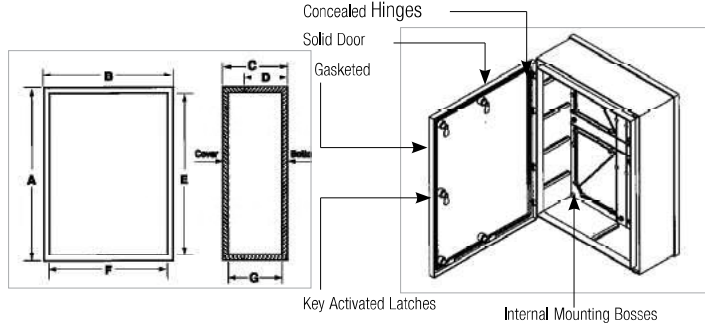

UL/NEMA/IEC

NBC SERIES

Front doors have concealed hinges - one size only

NBC SERIES DIMENSIONS										
Indoor Version Cat. No.		External				Internal*			Wt. Lbs.	
Solid Door	Clear Door	A	B	C	D	E	F	G		
NBC-10352	—	32.05"	24.18"	11.00"	10.02"	30.67"	22.82"	10.60"	27.50	

*Reference Only - Request a drawing for Internal configuration and dimensions.

NBD SERIES

Non-metallic Phillips drive fasteners

NBD SERIES DIMENSIONS											
Indoor Version Cat. No.		Outdoor Version Cat. No.		External				Internal*			Wt. Lbs.
Solid Door	Clear Door	Solid Door	Clear Door	A	B	C	D	E	F	G	
NBD-10442	NBD-10462	NBD-15442		11.02"	7.48"	5.03"	3.85"	10.47"	6.66"	4.81"	2.6
NBD-10445	NBD-10465	NBD-15445		15.00"	7.53"	7.00"	3.85"	14.40"	6.70"	6.75"	4.2
NBD-10449	NBD-10469	NBD-15449	Contact Bud Factory	13.42"	11.05"	5.11"	3.92"	12.46"	10.09"	4.86"	4.2
NBD-10452	NBD-10472	NBD-15452		14.96"	11.02"	7.01"	3.85"	14.13"	10.20"	6.77"	5.0
NBD-10456	NBD-10476	NBD-15456		22.08"	14.97"	7.04"	5.82"	21.26"	14.17"	6.72"	9.2

*Reference Only - Request a drawing for Internal configuration and dimensions.

NBE SERIES

Same as NBB Series with swing frame panel

NBE SERIES DIMENSIONS											
Indoor Version Cat. No.		Outdoor Version Cat. No.		External				Internal*			Wt. Lbs.
Solid Door	Clear Door	Solid Door	Clear Door	A	B	C	D	E	F	G	
NBE-10543	NBE-10563			11.28"	7.47"	5.50"	4.33"	10.46"	6.65"	5.25"	3.7
NBE-10547	NBE-10567			15.68"	11.73"	6.30"	5.11"	14.88"	10.89"	6.03"	7.0
NBE-10553	NBE-10573		Contact Bud Factory	19.17"	14.64"	7.85"	6.67"	18.33"	13.75"	7.60"	11.2
NBE-10558	NBE-10578			28.91"	21.03"	9.87"	8.66"	27.56"	19.67"	9.53"	28.0