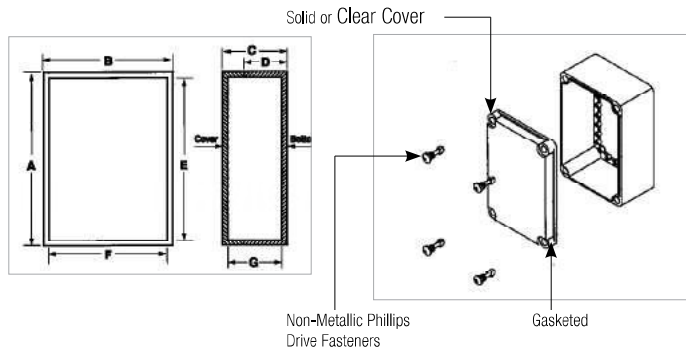

UL/NEMA/IEC

NBC SERIES

Front doors have concealed hinges - one size only

NBC SERIES DIMENSIONS										
Indoor Version Cat. No.		External				Internal*			Wt. Lbs.	
Solid Door	Clear Door	A	B	C	D	E	F	G		
NBC-10352	—	32.05"	24.18"	11.00"	10.02"	30.67"	22.82"	10.60"	27.50	

*Reference Only - Request a drawing for Internal configuration and dimensions.

NBD SERIES

Non-metallic Phillips drive fasteners

NBD SERIES DIMENSIONS											
Indoor Version Cat. No.		Outdoor Version Cat. No.		External				Internal*			Wt. Lbs.
Solid Door	Clear Door	Solid Door	Clear Door	A	B	C	D	E	F	G	
NBD-10442	NBD-10462	NBD-15442		11.02"	7.48"	5.03"	3.85"	10.47"	6.66"	4.81"	2.6
NBD-10445	NBD-10465	NBD-15445		15.00"	7.53"	7.00"	3.85"	14.40"	6.70"	6.75"	4.2
NBD-10449	NBD-10469	NBD-15449	Contact Bud Factory	13.42"	11.05"	5.11"	3.92"	12.46"	10.09"	4.86"	4.2
NBD-10452	NBD-10472	NBD-15452		14.96"	11.02"	7.01"	3.85"	14.13"	10.20"	6.77"	5.0
NBD-10456	NBD-10476	NBD-15456		22.08"	14.97"	7.04"	5.82"	21.26"	14.17"	6.72"	9.2

*Reference Only - Request a drawing for Internal configuration and dimensions.

NBE SERIES

Same as NBB Series with swing frame panel

NBE SERIES DIMENSIONS											
Indoor Version Cat. No.		Outdoor Version Cat. No.		External				Internal*			Wt. Lbs.
Solid Door	Clear Door	Solid Door	Clear Door	A	B	C	D	E	F	G	
NBE-10543	NBE-10563			11.28"	7.47"	5.50"	4.33"	10.46"	6.65"	5.25"	3.7
NBE-10547	NBE-10567			15.68"	11.73"	6.30"	5.11"	14.88"	10.89"	6.03"	7.0
NBE-10553	NBE-10573		Contact Bud Factory	19.17"	14.64"	7.85"	6.67"	18.33"	13.75"	7.60"	11.2
NBE-10558	NBE-10578			28.91"	21.03"	9.87"	8.66"	27.56"	19.67"	9.53"	28.0

*Reference Only - Request a drawing for Internal configuration and dimensions.