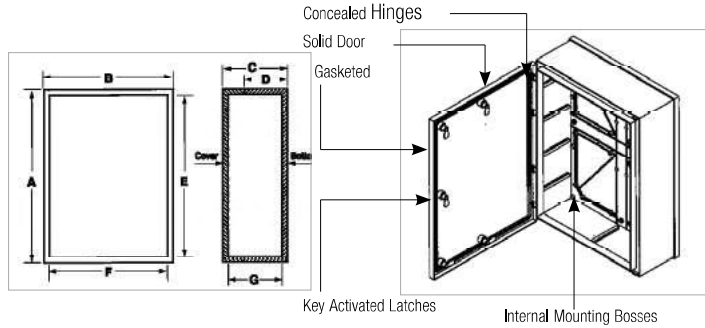

UL/NEMA/IEC

NBC SERIES

Front doors have concealed hinges - one size only

NBC SERIES DIMENSIONS										
Indoor Version Cat. No.		External				Internal*			Wt. Lbs.	
Solid Door	Clear Door	A	B	C	D	E	F	G		
NBC-10352	—	32.05"	24.18"	11.00"	10.02"	30.67"	22.82"	10.60"	27.50	

*Reference Only - Request a drawing for Internal configuration and dimensions.

NBD SERIES

Non-metallic Phillips drive fasteners

NBD SERIES DIMENSIONS											
Indoor Version Cat. No.		Outdoor Version Cat. No.		External				Internal*			Wt. Lbs.
Solid Door	Clear Door	Solid Door	Clear Door	A	B	C	D	E	F	G	
NBD-10442	NBD-10462	NBD-15442		11.02"	7.48"	5.03"	3.85"	10.47"	6.66"	4.81"	2.6
NBD-10445	NBD-10465	NBD-15445		15.00"	7.53"	7.00"	3.85"	14.40"	6.70"	6.75"	4.2
NBD-10449	NBD-10469	NBD-15449	Contact Bud Factory	13.42"	11.05"	5.11"	3.92"	12.46"	10.09"	4.86"	4.2
NBD-10452	NBD-10472	NBD-15452		14.96"	11.02"	7.01"	3.85"	14.13"	10.20"	6.77"	5.0
NBD-10456	NBD-10476	NBD-15456		22.08"	14.97"	7.04"	5.82"	21.26"	14.17"	6.72"	9.2

*Reference Only - Request a drawing for Internal configuration and dimensions.

NBE SERIES

Same as NBB Series with swing frame panel

NBE SERIES DIMENSIONS											
Indoor Version Cat. No.		Outdoor Version Cat. No.		External				Internal*			Wt. Lbs.
Solid Door	Clear Door	Solid Door	Clear Door	A	B	C	D	E	F	G	
NBE-10543	NBE-10563			11.28"	7.47"	5.50"	4.33"	10.46"	6.65"	5.25"	3.7
NBE-10547	NBE-10567			15.68"	11.73"	6.30"	5.11"	14.88"	10.89"	6.03"	7.0
NBE-10553	NBE-10573		Contact Bud Factory	19.17"	14.64"	7.85"	6.67"	18.33"	13.75"	7.60"	11.2
NBE-10558	NBE-10578			28.91"	21.03"	9.87"	8.66"	27.56"	19.67"	9.53"	28.0