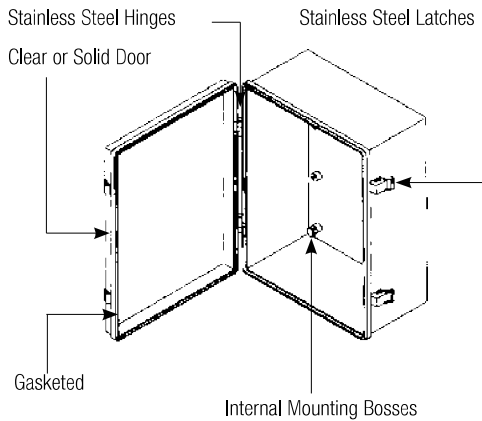

NBA SERIES DIMENSIONS

Indoor Version Cat. No.	Outdoor Version Cat. No.	External				Internal*			Wt. Lbs.
		A	B	C	D	E	F	G	
NBA-10142	NBA-10162	11.80"	7.85"	5.97"	4.80"	11.00"	7.02"	5.69"	3.4
NBA-10144	NBA-10164	11.80"	7.85"	7.09"	5.90"	11.00"	7.02"	6.80"	3.8
NBA-10148	NBA-10168	15.75"	11.80"	7.09"	5.90"	14.93"	10.94"	6.80"	6.2
NBA-10152	NBA-10172	19.68"	15.75"	7.87"	6.69"	18.85"	14.90"	7.60"	10.4
NBA-10156	NBA-10176	23.61"	15.75"	9.06"	7.87"	22.78"	14.90"	8.80"	13.5

*Reference Only - Request drawing for Internal configuration and dimensions.

NBB SERIES DIMENSIONS

ABS Version** Cat. No.	UL508-4X Indoor Version Cat. No.		UL508-4X Outdoor Version Cat. No.		External				Internal*			Wt. Lbs.	
	Solid Door	Solid Door	Clear Door	Solid Door	Clear Door	A	B	C	D	E	F		G
NBB-22220	NBB-10220	NBB-10230				5.11"	3.94"	2.75"	1.96"	4.37"	3.18"	2.53"	0.6
NBB-22221	NBB-10221	NBB-10231				5.90"	3.94"	2.75"	1.96"	5.11"	3.18"	2.53"	0.7
NBB-22222	NBB-10222	NBB-10232				7.87"	3.94"	2.75"	1.96"	7.08"	3.18"	2.53"	0.8
NBB-22223	NBB-10223	NBB-10233				10.63"	3.94"	2.75"	1.96"	9.88"	3.18"	2.53"	1.1
NBB-22240	NBB-10240	NBB-10260	NBB-15240			5.90"	5.90"	3.57"	2.75"	5.04"	5.04"	3.27"	1.1
NBB-22241	NBB-10241	NBB-10261				10.73"	6.79"	4.33"	3.15"	9.84"	5.90"	4.07"	1.8
NBB-22243	NBB-10243	NBB-10263	NBB-15243			11.28"	7.47"	5.50"	4.33"	10.46"	6.65"	5.25"	2.8
NBB-22245	NBB-10245	NBB-10265	NBB-15245			13.00"	13.00"	7.04"	5.86"	12.14"	12.14"	6.79"	5.6
NBB-22247	NBB-10247	NBB-10267	NBB-15247			15.68"	11.73"	6.30"	5.11"	14.88"	10.89"	6.03"	5.6
NBB-22251	NBB-10251	NBB-10271				14.52"	10.55"	5.90"	4.72"	13.74"	9.76"	5.64"	4.6
NBB-22253	NBB-10253	NBB-10273	NBB-15253			19.17"	14.64"	7.85"	6.67"	18.33"	13.75"	7.60"	9.6
NBB-22258	NBB-10258	NBB-10278	NBB-15258			28.91"	21.03"	9.87"	8.66"	27.56"	19.67"	9.53"	22.2
NBB-32640						5.90"	5.90"	3.57"	2.76"	5.30	5.30	3.35	0.8
NBB-32643						11.28"	7.47"	6.30"	5.12"	10.85	6.91	6.09	2.8
NBB-32647						15.68"	11.73"	6.30"	5.12"	14.75	10.81	6.09	5.6
NBB-32653						19.17"	14.88"	6.30"	5.12"	18.67	14.74	6.06	9.6

*Reference Only - Request drawing for Internal configuration and dimensions.

**Not UL listed