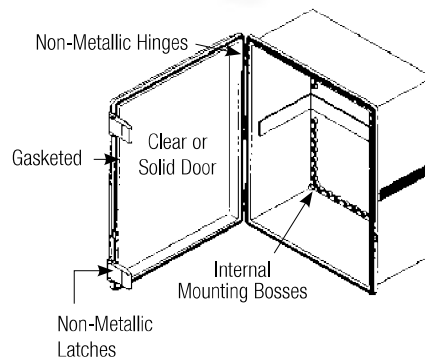

NBA SERIES DIMENSIONS

Indoor Version Cat. No.	Outdoor Version Cat. No.	External				Internal*			Wt. Lbs.
		A	B	C	D	E	F	G	
NBA-10142	NBA-10162	11.80"	7.85"	5.97"	4.80"	11.00"	7.02"	5.69"	3.4
NBA-10144	NBA-10164	11.80"	7.85"	7.09"	5.90"	11.00"	7.02"	6.80"	3.8
NBA-10148	NBA-10168	15.75"	11.80"	7.09"	5.90"	14.93"	10.94"	6.80"	6.2
NBA-10152	NBA-10172	19.68"	15.75"	7.87"	6.69"	18.85"	14.90"	7.60"	10.4
NBA-10156	NBA-10176	23.61"	15.75"	9.06"	7.87"	22.78"	14.90"	8.80"	13.5

*Reference Only - Request drawing for Internal configuration and dimensions.

NBB SERIES DIMENSIONS

ABS Version** Cat. No.	UL508-4X Indoor Version Cat. No.		UL508-4X Outdoor Version Cat. No.		External				Internal*			Wt. Lbs.	
	Solid Door	Solid Door	Clear Door	Solid Door	Clear Door	A	B	C	D	E	F		G
NBB-22220	NBB-10220	NBB-10230				5.11"	3.94"	2.75"	1.96"	4.37"	3.18"	2.53"	0.6
NBB-22221	NBB-10221	NBB-10231				5.90"	3.94"	2.75"	1.96"	5.11"	3.18"	2.53"	0.7
NBB-22222	NBB-10222	NBB-10232				7.87"	3.94"	2.75"	1.96"	7.08"	3.18"	2.53"	0.8
NBB-22223	NBB-10223	NBB-10233				10.63"	3.94"	2.75"	1.96"	9.88"	3.18"	2.53"	1.1
NBB-22240	NBB-10240	NBB-10260	NBB-15240			5.90"	5.90"	3.57"	2.75"	5.04"	5.04"	3.27"	1.1
NBB-22241	NBB-10241	NBB-10261				10.73"	6.79"	4.33"	3.15"	9.84"	5.90"	4.07"	1.8
NBB-22243	NBB-10243	NBB-10263	NBB-15243			11.28"	7.47"	5.50"	4.33"	10.46"	6.65"	5.25"	2.8
NBB-22245	NBB-10245	NBB-10265	NBB-15245			13.00"	13.00"	7.04"	5.86"	12.14"	12.14"	6.79"	5.6
NBB-22247	NBB-10247	NBB-10267	NBB-15247			15.68"	11.73"	6.30"	5.11"	14.88"	10.89"	6.03"	5.6
NBB-22251	NBB-10251	NBB-10271				14.52"	10.55"	5.90"	4.72"	13.74"	9.76"	5.64"	4.6
NBB-22253	NBB-10253	NBB-10273	NBB-15253			19.17"	14.64"	7.85"	6.67"	18.33"	13.75"	7.60"	9.6
NBB-22258	NBB-10258	NBB-10278	NBB-15258			28.91"	21.03"	9.87"	8.66"	27.56"	19.67"	9.53"	22.2
NBB-32640						5.90"	5.90"	3.57"	2.76"	5.30	5.30	3.35	0.8
NBB-32643						11.28"	7.47"	6.30"	5.12"	10.85	6.91	6.09	2.8
NBB-32647						15.68"	11.73"	6.30"	5.12"	14.75	10.81	6.09	5.6
NBB-32653						19.17"	14.88"	6.30"	5.12"	18.67	14.74	6.06	9.6

*Reference Only - Request drawing for Internal configuration and dimensions.

**Not UL listed