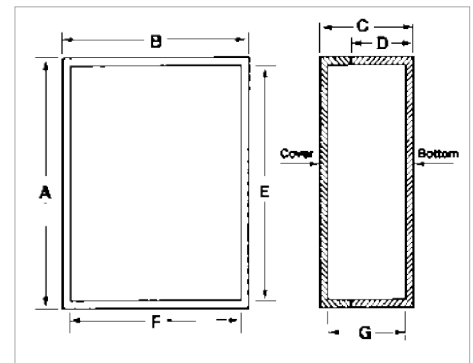

## NBB SERIES

Front doors have plastic hinges and snap-action latches

Most of these gasketed enclosures have been tested and approved to UL508-4X specifications, with a few being approved to UL50-4X. All enclosures meet NEMA 1, 2, 4, 4X, 12, and 13 and IEC529-IP65 requirements. (NBA is not NEMA 12.)

### NBA SERIES DIMENSIONS

Indoor Version Cat. No.	Outdoor Version Cat. No.	External				Internal*			Wt. Lbs.
		A	B	C	D	E	F	G	
NBA-10142	NBA-10162	11.80"	7.85"	5.97"	4.80"	11.00"	7.02"	5.69"	3.4
NBA-10144	NBA-10164	11.80"	7.85"	7.09"	5.90"	11.00"	7.02"	6.80"	3.8
NBA-10148	NBA-10168	15.75"	11.80"	7.09"	5.90"	14.93"	10.94"	6.80"	6.2
NBA-10152	NBA-10172	19.68"	15.75"	7.87"	6.69"	18.85"	14.90"	7.60"	10.4
NBA-10156	NBA-10176	23.61"	15.75"	9.06"	7.87"	22.78"	14.90"	8.80"	13.5