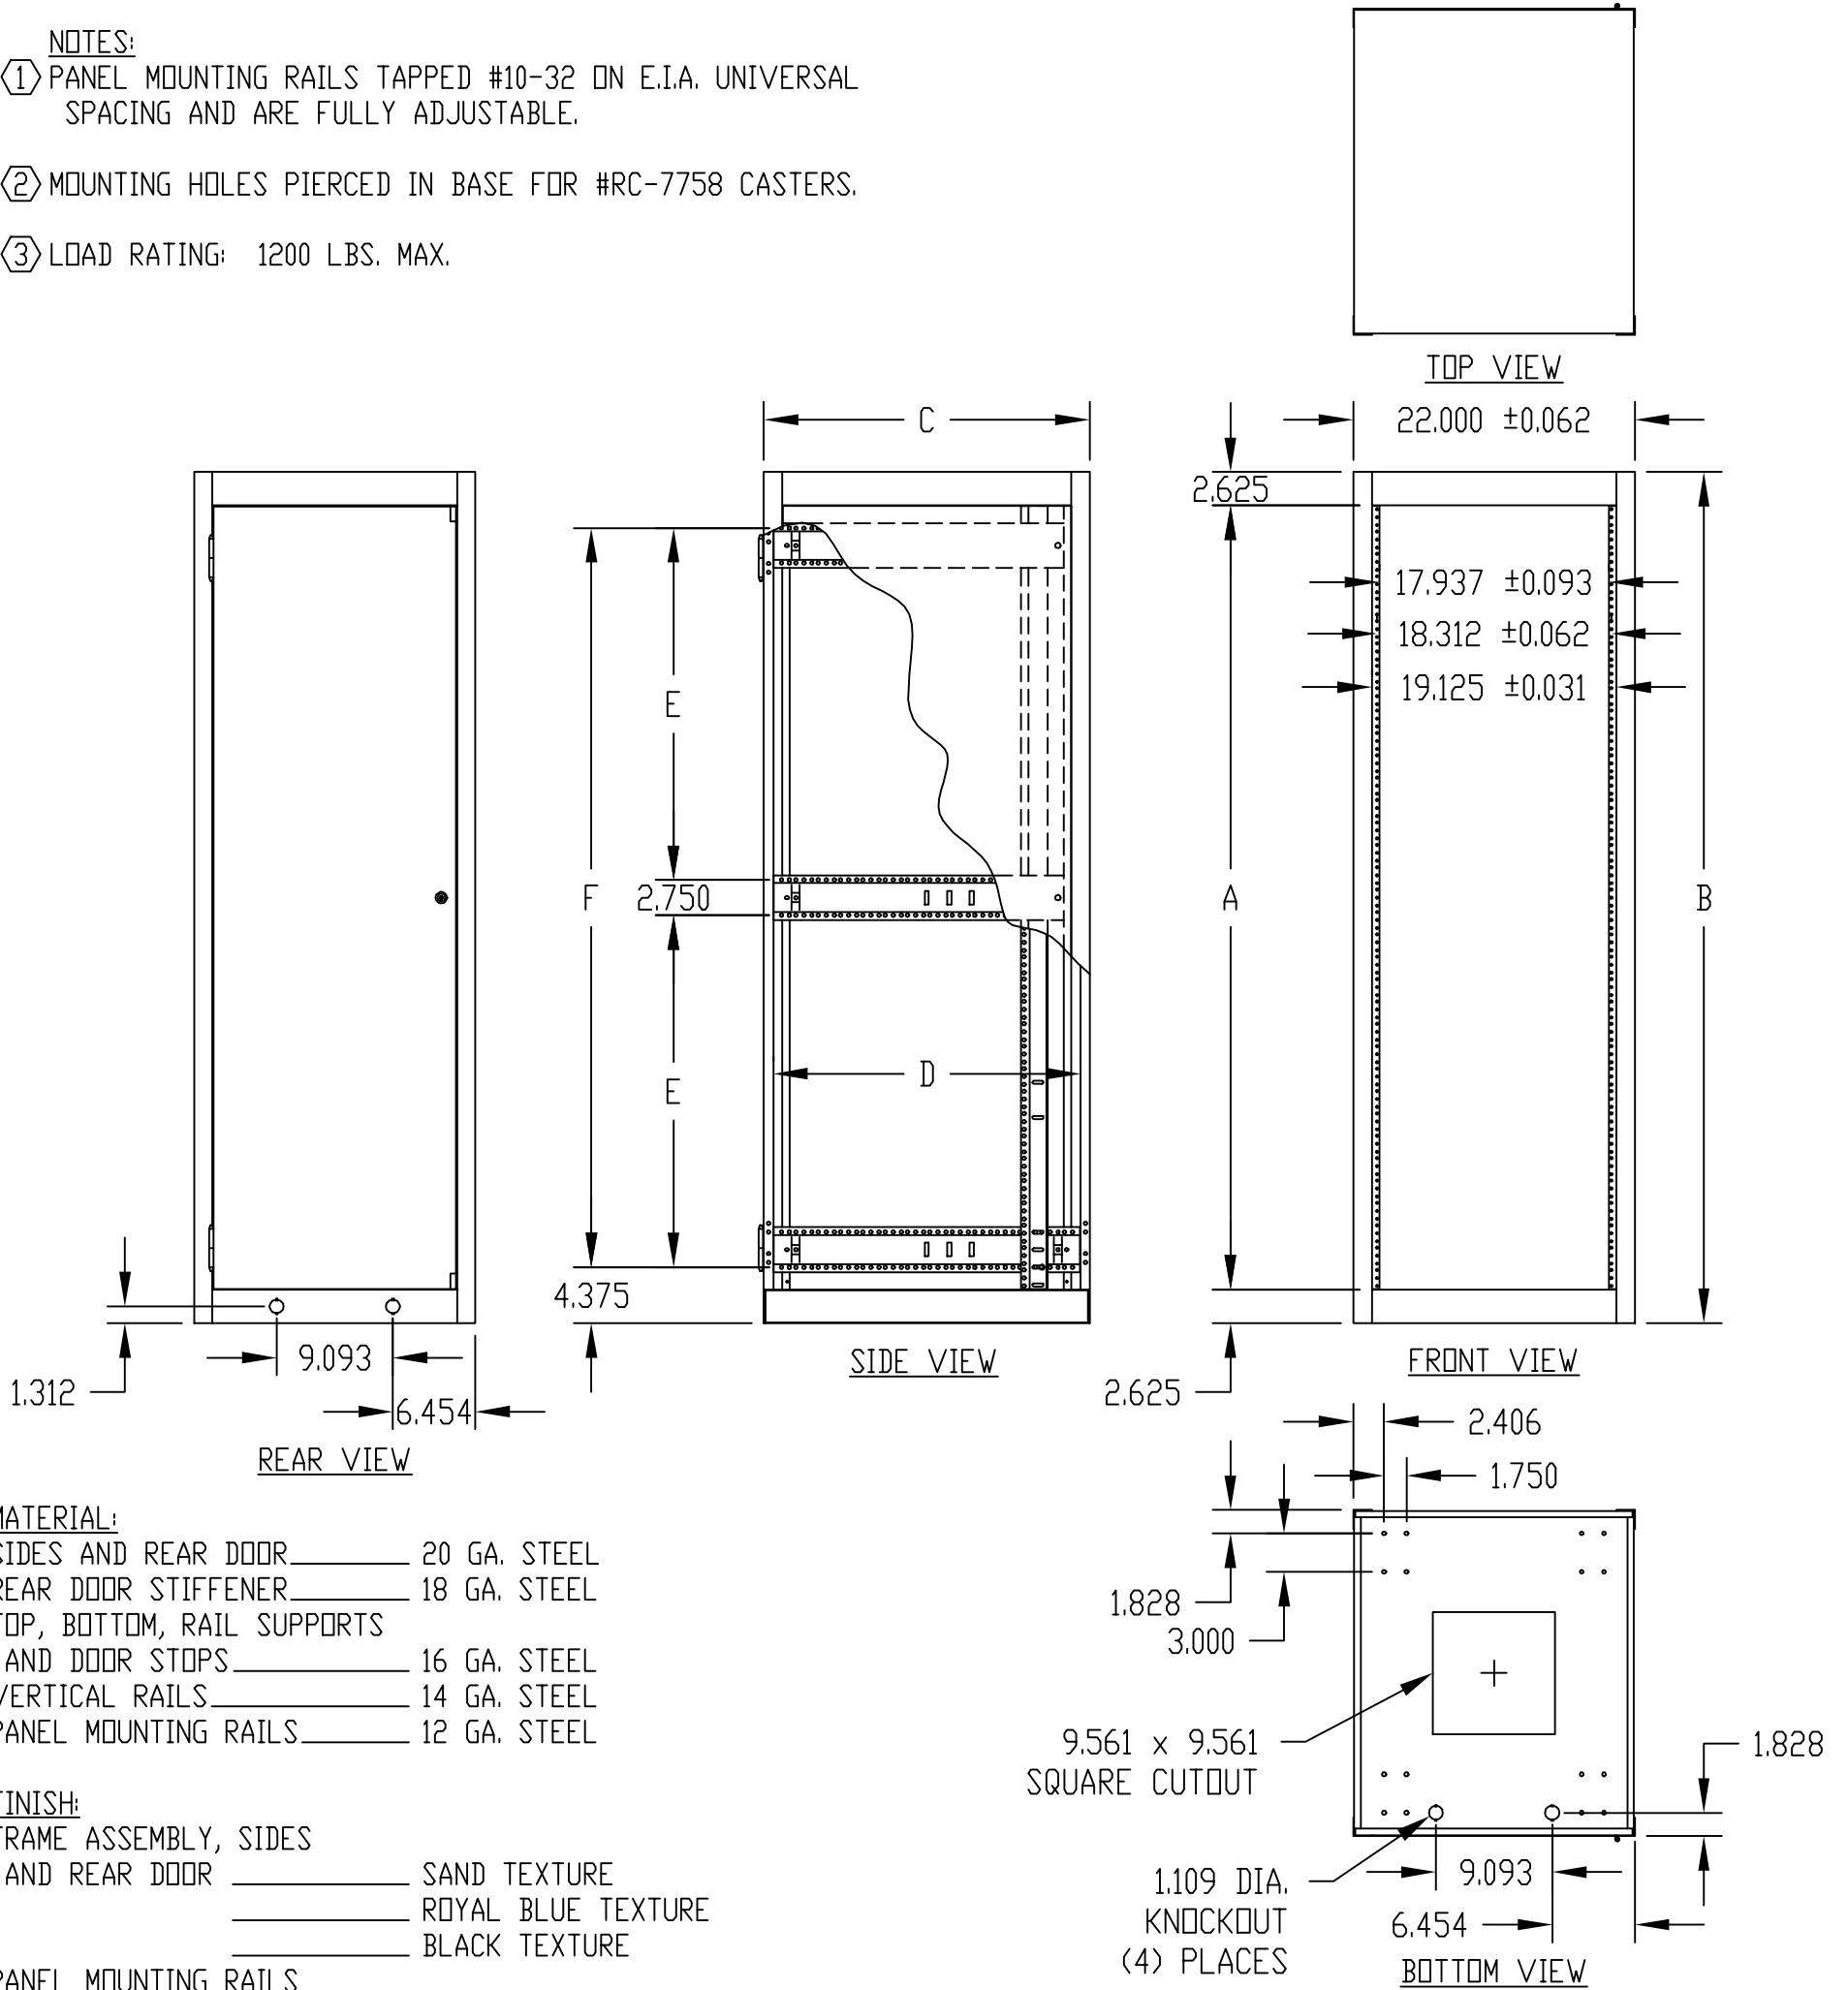

PART NAME	ECONOMIZER CABINET RACK (19" P.S.)	PART No.	ER-16502 thru ER-16526	REV. DATE	1-27-11
-----------	------------------------------------	----------	------------------------	-----------	---------

**NOTES:**

- ① PANEL MOUNTING RAILS TAPPED #10-32 ON E.I.A. UNIVERSAL SPACING AND ARE FULLY ADJUSTABLE.
- ② MOUNTING HOLES PIERCED IN BASE FOR #RC-7758 CASTERS.
- ③ LOAD RATING: 1200 LBS. MAX.

**OPTIONAL ACCESSORIES**

PART NO.	PANEL SPACE A	B	C	D	E	F	PANEL MTG. RAILS PART NO.	ECONOGLAS DOORS PART NO.
ER-16502	42.000	47.312	18.500	17.000	—	38.562	PMR-9450	V-9763-L
ER-16503	52.500	57.812			—	49.062	PMR-9451	V-9764-L
ER-16504	61.250	66.562			27.531	57.812	PMR-9452	V-9765-L
ER-16505	70.000	75.312			31.906	66.562	PMR-9453	V-9766-L
ER-16506	78.750	84.062	18.500	17.000	36.281	75.312	PMR-9454	V-9767-L
ER-16511	21.000	26.312	25.500	24.000	—	17.562	PMR-9448	V-9760-L
ER-16512	42.000	47.312			—	38.562	PMR-9450	V-9763-L
ER-16513	52.500	57.812			—	49.062	PMR-9451	V-9764-L
ER-16514	61.250	66.562			27.531	57.812	PMR-9452	V-9765-L
ER-16515	70.000	75.312			31.906	66.562	PMR-9453	V-9766-L
ER-16516	78.750	84.062	25.500	24.000	36.281	75.312	PMR-9454	V-9767-L
ER-16521	21.000	26.312	30.750	29.250	—	17.562	PMR-9448	V-9760-L
ER-16522	42.000	47.312			—	38.562	PMR-9450	V-9763-L
ER-16523	52.500	57.812			—	49.062	PMR-9451	V-9764-L
ER-16524	61.250	66.562			27.531	57.812	PMR-9452	V-9765-L
ER-16525	70.000	75.312			31.906	66.562	PMR-9453	V-9766-L
ER-16526	78.750	84.062	30.750	29.250	36.281	75.312	PMR-9454	V-9767-L