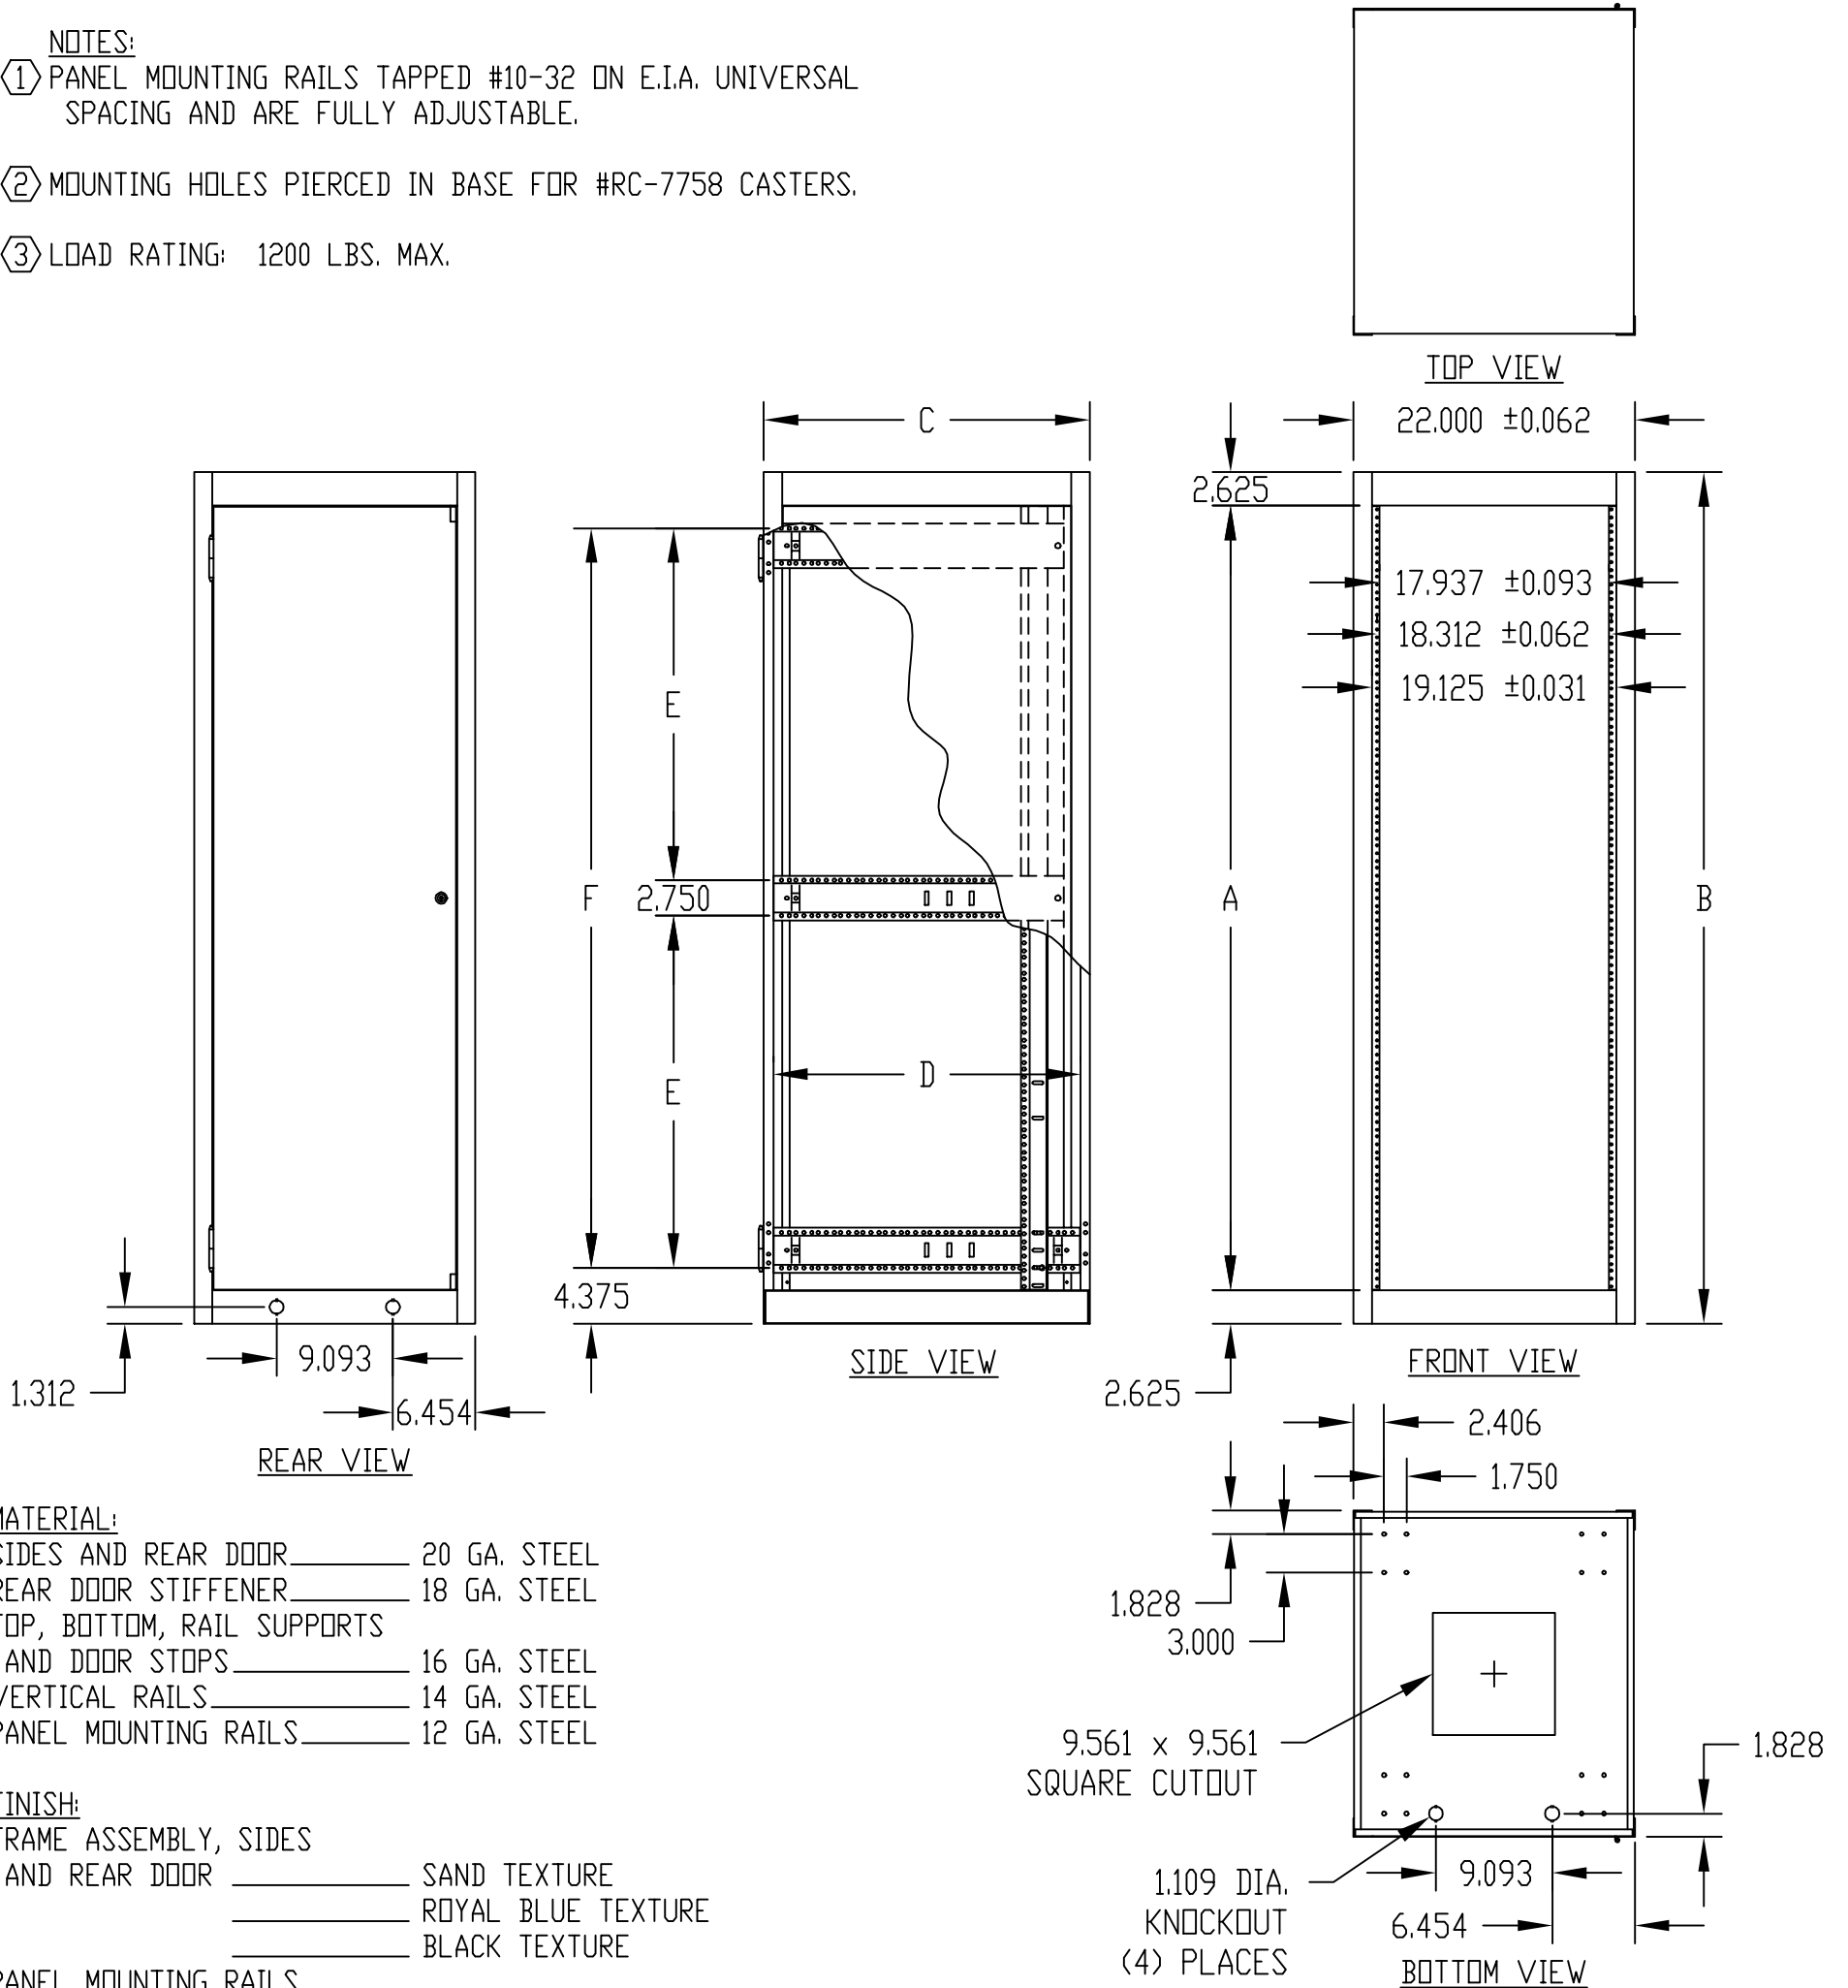

PART NAME	ECONOMIZER CABINET RACK (19" P.S.)	PART No.	ER-16502 thru ER-16526	REV. DATE	1-27-11
-----------	------------------------------------	----------	------------------------	-----------	---------

**NOTES:**

- ① PANEL MOUNTING RAILS TAPPED #10-32 ON E.I.A. UNIVERSAL SPACING AND ARE FULLY ADJUSTABLE.
- ② MOUNTING HOLES PIERCED IN BASE FOR #RC-7758 CASTERS.
- ③ LOAD RATING: 1200 LBS. MAX.

**OPTIONAL ACCESSORIES**

PART NO.	PANEL SPACE A	B	C	D	E	F	PANEL MTG. RAILS PART NO.	ECONOGLAS DOORS PART NO.
ER-16502	42.000	47.312	18.500	17.000	—	38.562	PMR-9450	V-9763-L
ER-16503	52.500	57.812			—	49.062	PMR-9451	V-9764-L
ER-16504	61.250	66.562			27.531	57.812	PMR-9452	V-9765-L
ER-16505	70.000	75.312			31.906	66.562	PMR-9453	V-9766-L
ER-16506	78.750	84.062	18.500	17.000	36.281	75.312	PMR-9454	V-9767-L
ER-16511	21.000	26.312	25.500	24.000	—	17.562	PMR-9448	V-9760-L
ER-16512	42.000	47.312			—	38.562	PMR-9450	V-9763-L
ER-16513	52.500	57.812			—	49.062	PMR-9451	V-9764-L
ER-16514	61.250	66.562			27.531	57.812	PMR-9452	V-9765-L
ER-16515	70.000	75.312			31.906	66.562	PMR-9453	V-9766-L
ER-16516	78.750	84.062	25.500	24.000	36.281	75.312	PMR-9454	V-9767-L
ER-16521	21.000	26.312	30.750	29.250	—	17.562	PMR-9448	V-9760-L
ER-16522	42.000	47.312			—	38.562	PMR-9450	V-9763-L
ER-16523	52.500	57.812			—	49.062	PMR-9451	V-9764-L
ER-16524	61.250	66.562			27.531	57.812	PMR-9452	V-9765-L
ER-16525	70.000	75.312			31.906	66.562	PMR-9453	V-9766-L
ER-16526	78.750	84.062	30.750	29.250	36.281	75.312	PMR-9454	V-9767-L