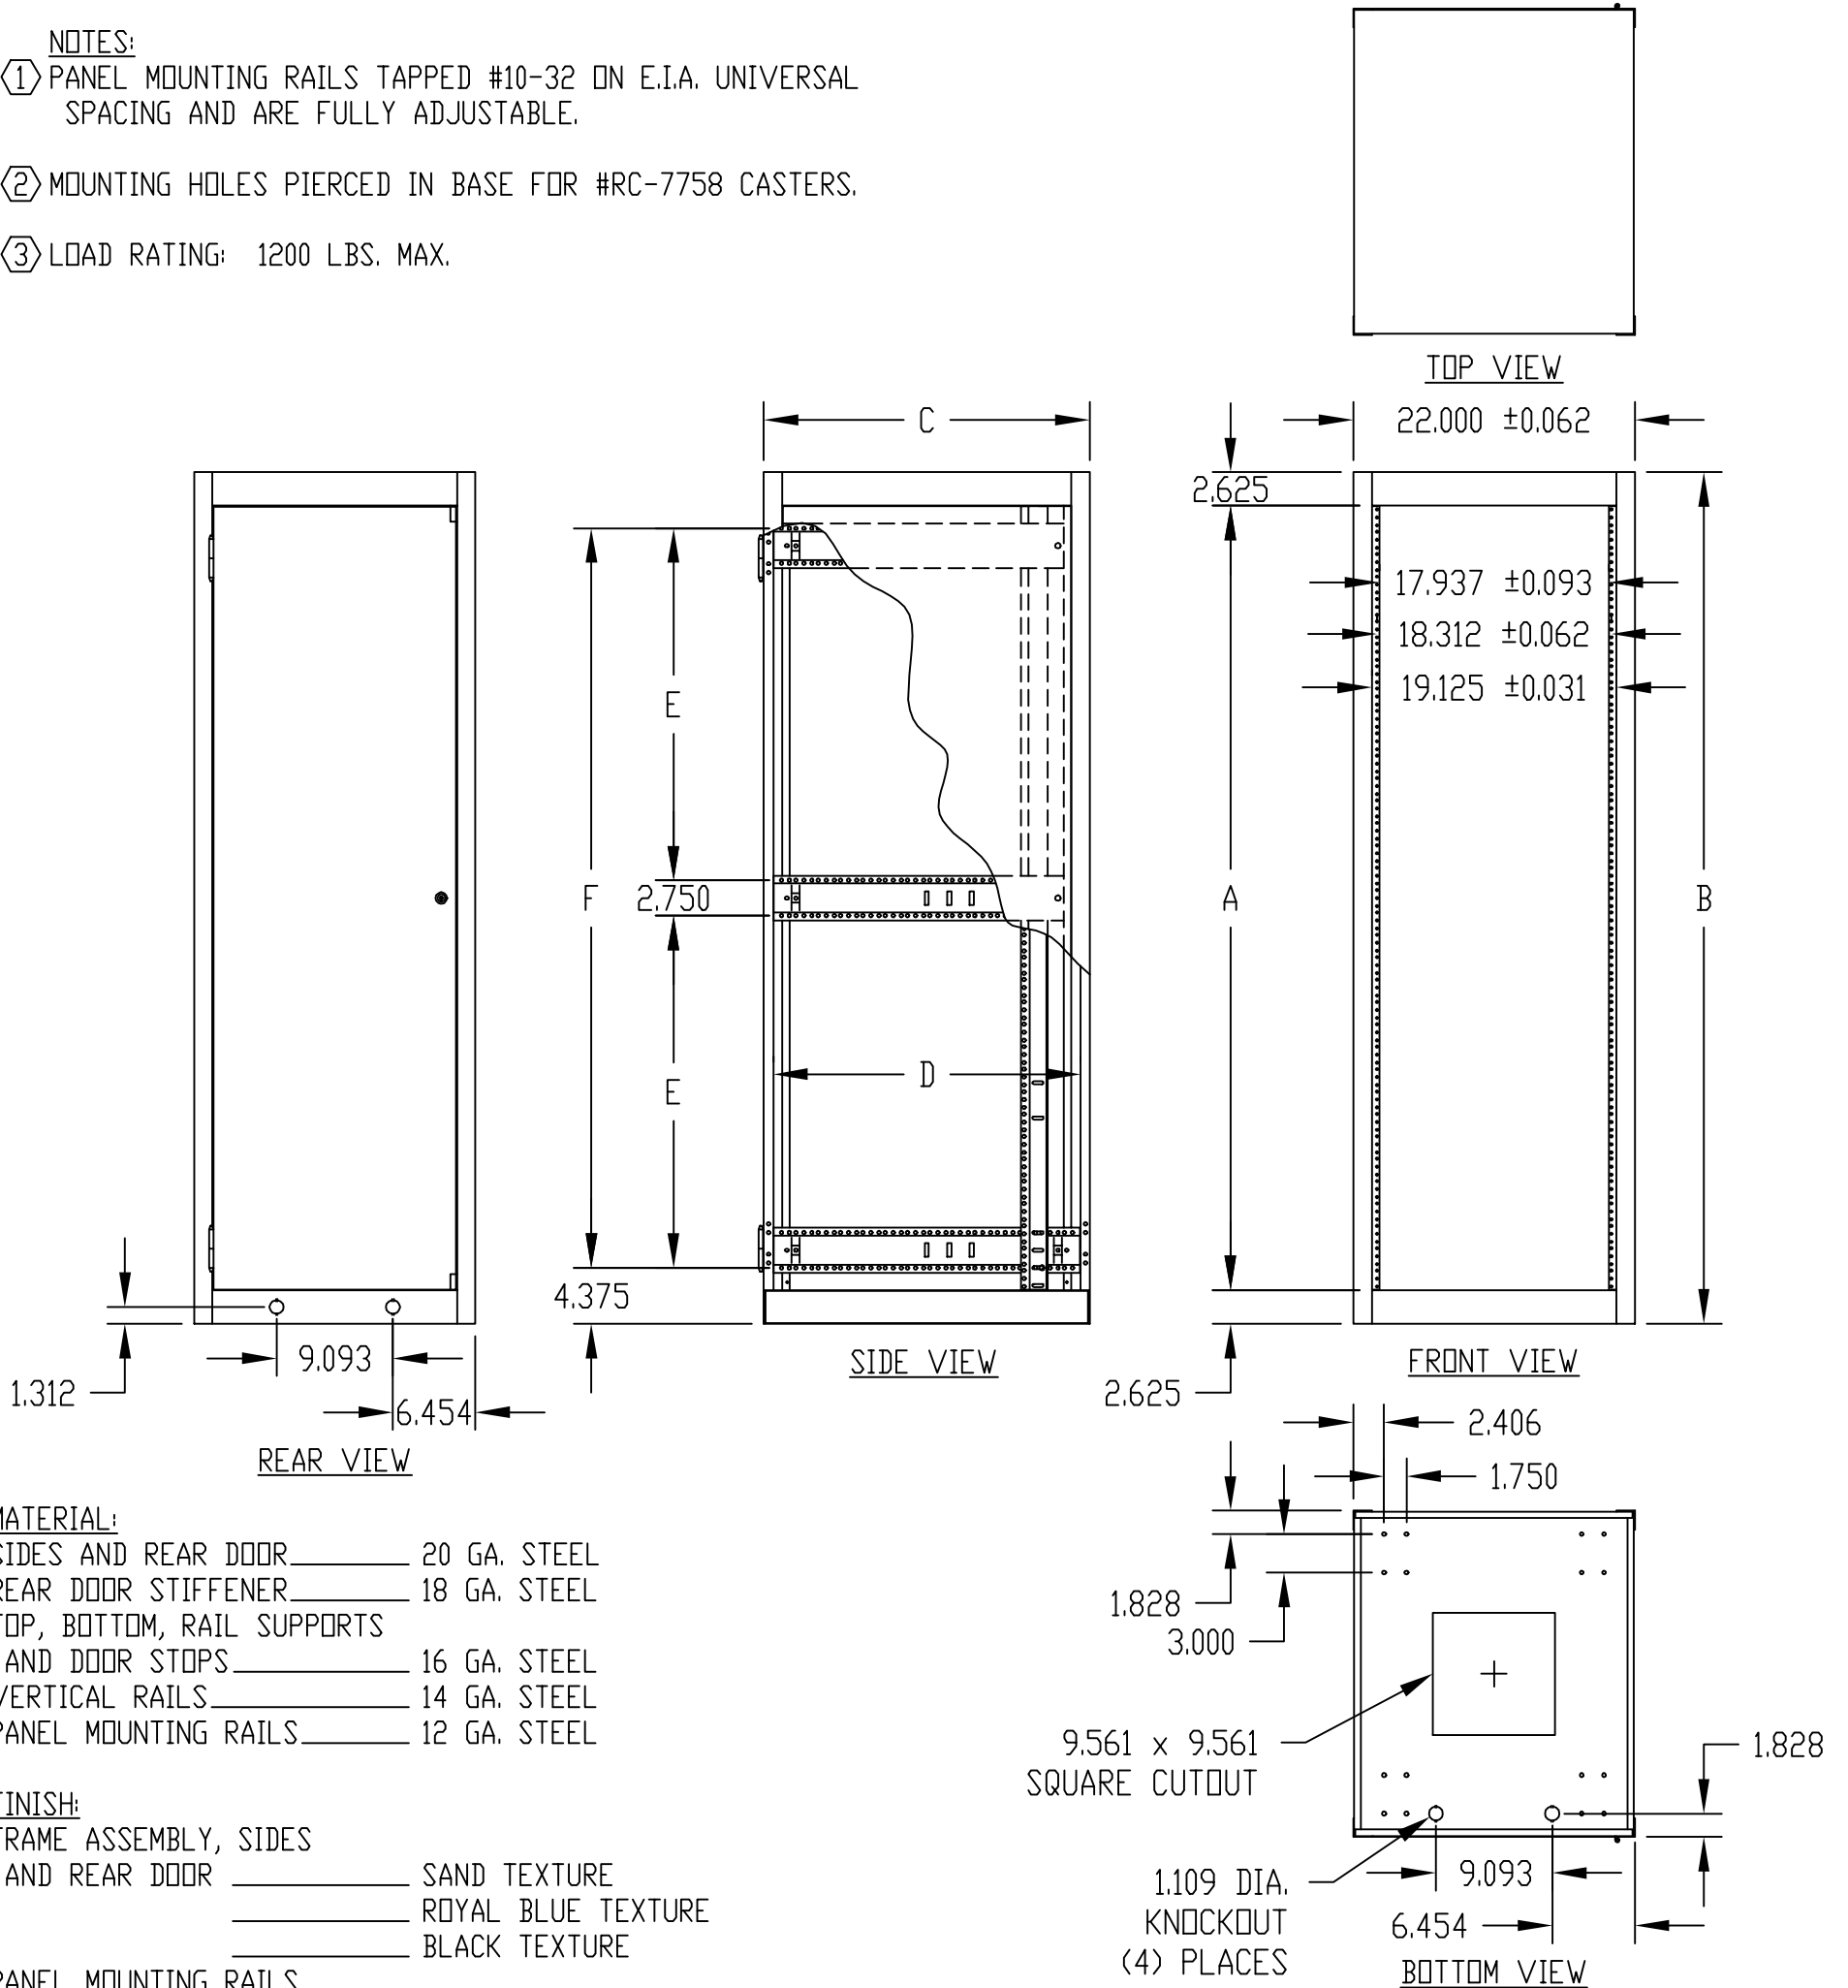

PART NAME	ECONOMIZER CABINET RACK (19" P.S.)	PART No.	ER-16502 thru ER-16526	REV. DATE	1-27-11
-----------	------------------------------------	----------	------------------------	-----------	---------

NOTES:

- ① PANEL MOUNTING RAILS TAPPED #10-32 ON E.I.A. UNIVERSAL SPACING AND ARE FULLY ADJUSTABLE.
- ② MOUNTING HOLES PIERCED IN BASE FOR #RC-7758 CASTERS.
- ③ LOAD RATING: 1200 LBS. MAX.

OPTIONAL ACCESSORIES

PART NO.	PANEL SPACE A	B	C	D	E	F	PANEL MTG. RAILS PART NO.	ECONOGLAS DOORS PART NO.
ER-16502	42.000	47.312	18.500	17.000	—	38.562	PMR-9450	V-9763-L
ER-16503	52.500	57.812			—	49.062	PMR-9451	V-9764-L
ER-16504	61.250	66.562			27.531	57.812	PMR-9452	V-9765-L
ER-16505	70.000	75.312			31.906	66.562	PMR-9453	V-9766-L
ER-16506	78.750	84.062	18.500	17.000	36.281	75.312	PMR-9454	V-9767-L
ER-16511	21.000	26.312	25.500	24.000	—	17.562	PMR-9448	V-9760-L
ER-16512	42.000	47.312			—	38.562	PMR-9450	V-9763-L
ER-16513	52.500	57.812			—	49.062	PMR-9451	V-9764-L
ER-16514	61.250	66.562			27.531	57.812	PMR-9452	V-9765-L
ER-16515	70.000	75.312			31.906	66.562	PMR-9453	V-9766-L
ER-16516	78.750	84.062	25.500	24.000	36.281	75.312	PMR-9454	V-9767-L
ER-16521	21.000	26.312	30.750	29.250	—	17.562	PMR-9448	V-9760-L
ER-16522	42.000	47.312			—	38.562	PMR-9450	V-9763-L
ER-16523	52.500	57.812			—	49.062	PMR-9451	V-9764-L
ER-16524	61.250	66.562			27.531	57.812	PMR-9452	V-9765-L
ER-16525	70.000	75.312			31.906	66.562	PMR-9453	V-9766-L
ER-16526	78.750	84.062	30.750	29.250	36.281	75.312	PMR-9454	V-9767-L