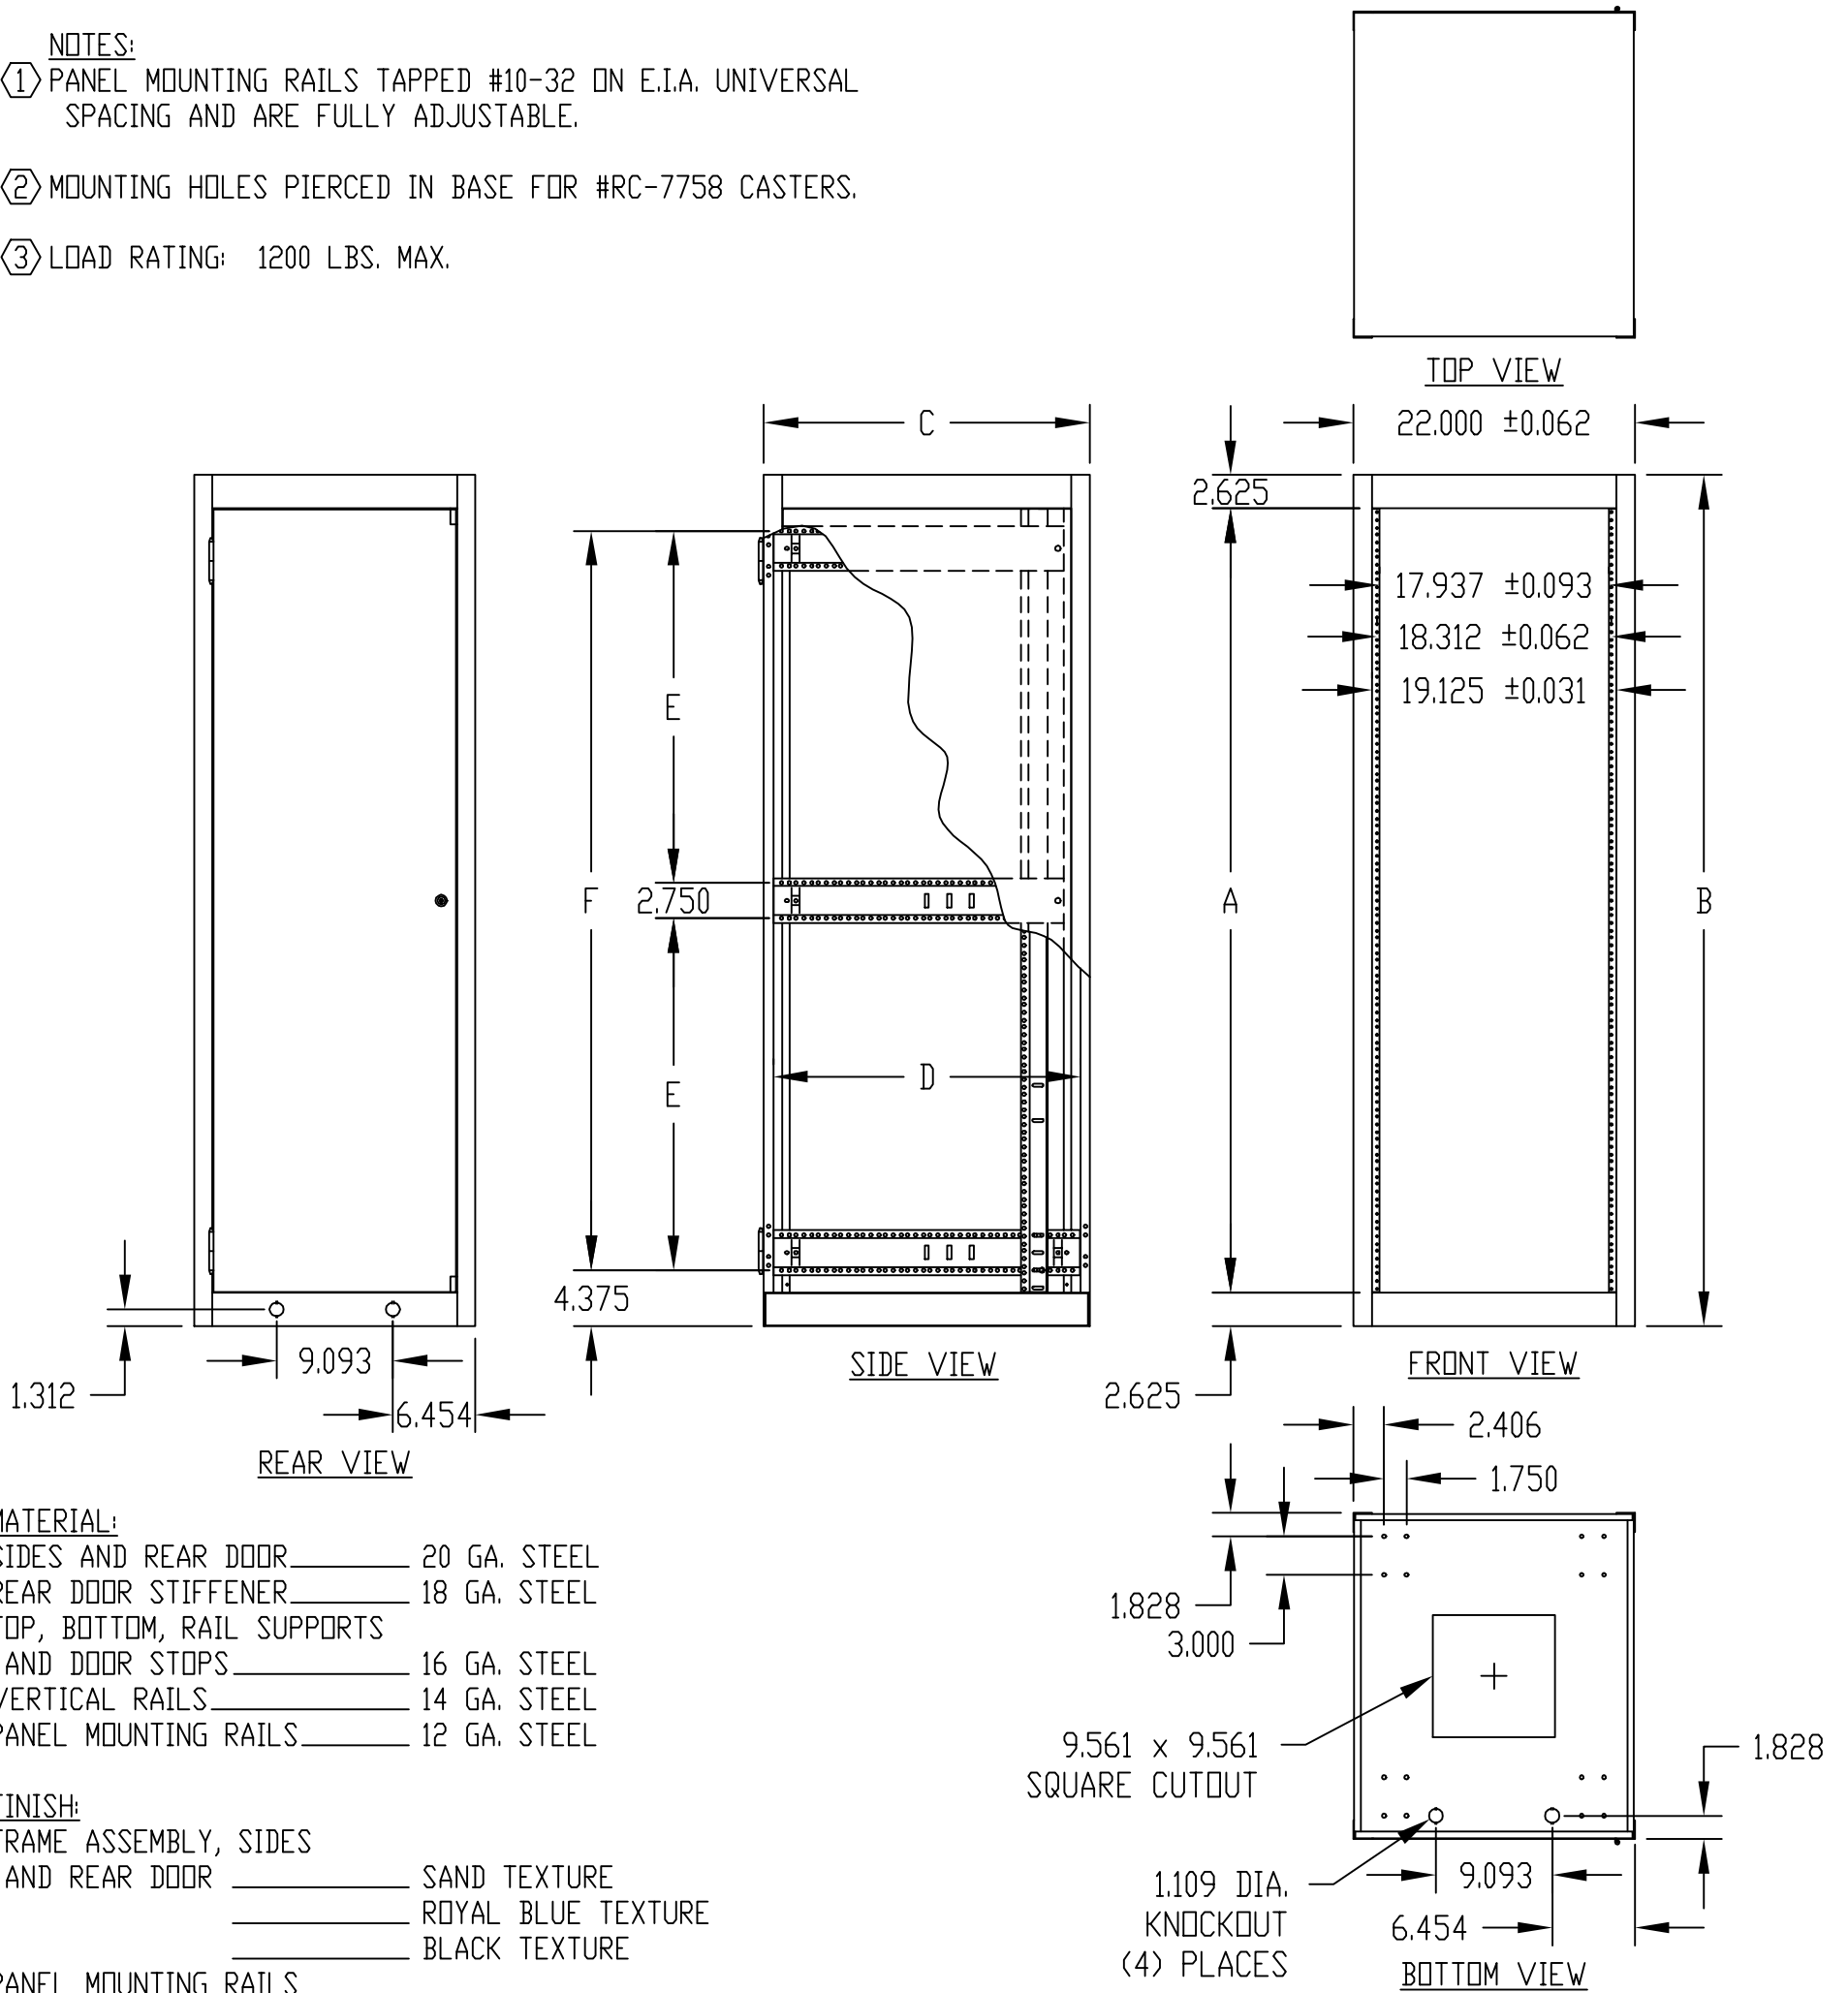

PART NAME	ECONOMIZER CABINET RACK (19" P.S.)	PART No.	ER-16502 thru ER-16526	REV. DATE	1-27-11
-----------	------------------------------------	----------	------------------------	-----------	---------

NOTES:

- ① PANEL MOUNTING RAILS TAPPED #10-32 ON E.I.A. UNIVERSAL SPACING AND ARE FULLY ADJUSTABLE.
- ② MOUNTING HOLES PIERCED IN BASE FOR #RC-7758 CASTERS.
- ③ LOAD RATING: 1200 LBS. MAX.

OPTIONAL ACCESSORIES

PART NO.	PANEL SPACE A	B	C	D	E	F	PANEL MTG. RAILS PART NO.	ECONOGLAS DOORS PART NO.
ER-16502	42.000	47.312	18.500	17.000	—	38.562	PMR-9450	V-9763-L
ER-16503	52.500	57.812			—	49.062	PMR-9451	V-9764-L
ER-16504	61.250	66.562			27.531	57.812	PMR-9452	V-9765-L
ER-16505	70.000	75.312			31.906	66.562	PMR-9453	V-9766-L
ER-16506	78.750	84.062	18.500	17.000	36.281	75.312	PMR-9454	V-9767-L
ER-16511	21.000	26.312	25.500	24.000	—	17.562	PMR-9448	V-9760-L
ER-16512	42.000	47.312			—	38.562	PMR-9450	V-9763-L
ER-16513	52.500	57.812			—	49.062	PMR-9451	V-9764-L
ER-16514	61.250	66.562			27.531	57.812	PMR-9452	V-9765-L
ER-16515	70.000	75.312			31.906	66.562	PMR-9453	V-9766-L
ER-16516	78.750	84.062	25.500	24.000	36.281	75.312	PMR-9454	V-9767-L
ER-16521	21.000	26.312	30.750	29.250	—	17.562	PMR-9448	V-9760-L
ER-16522	42.000	47.312			—	38.562	PMR-9450	V-9763-L
ER-16523	52.500	57.812			—	49.062	PMR-9451	V-9764-L
ER-16524	61.250	66.562			27.531	57.812	PMR-9452	V-9765-L
ER-16525	70.000	75.312			31.906	66.562	PMR-9453	V-9766-L
ER-16526	78.750	84.062	30.750	29.250	36.281	75.312	PMR-9454	V-9767-L