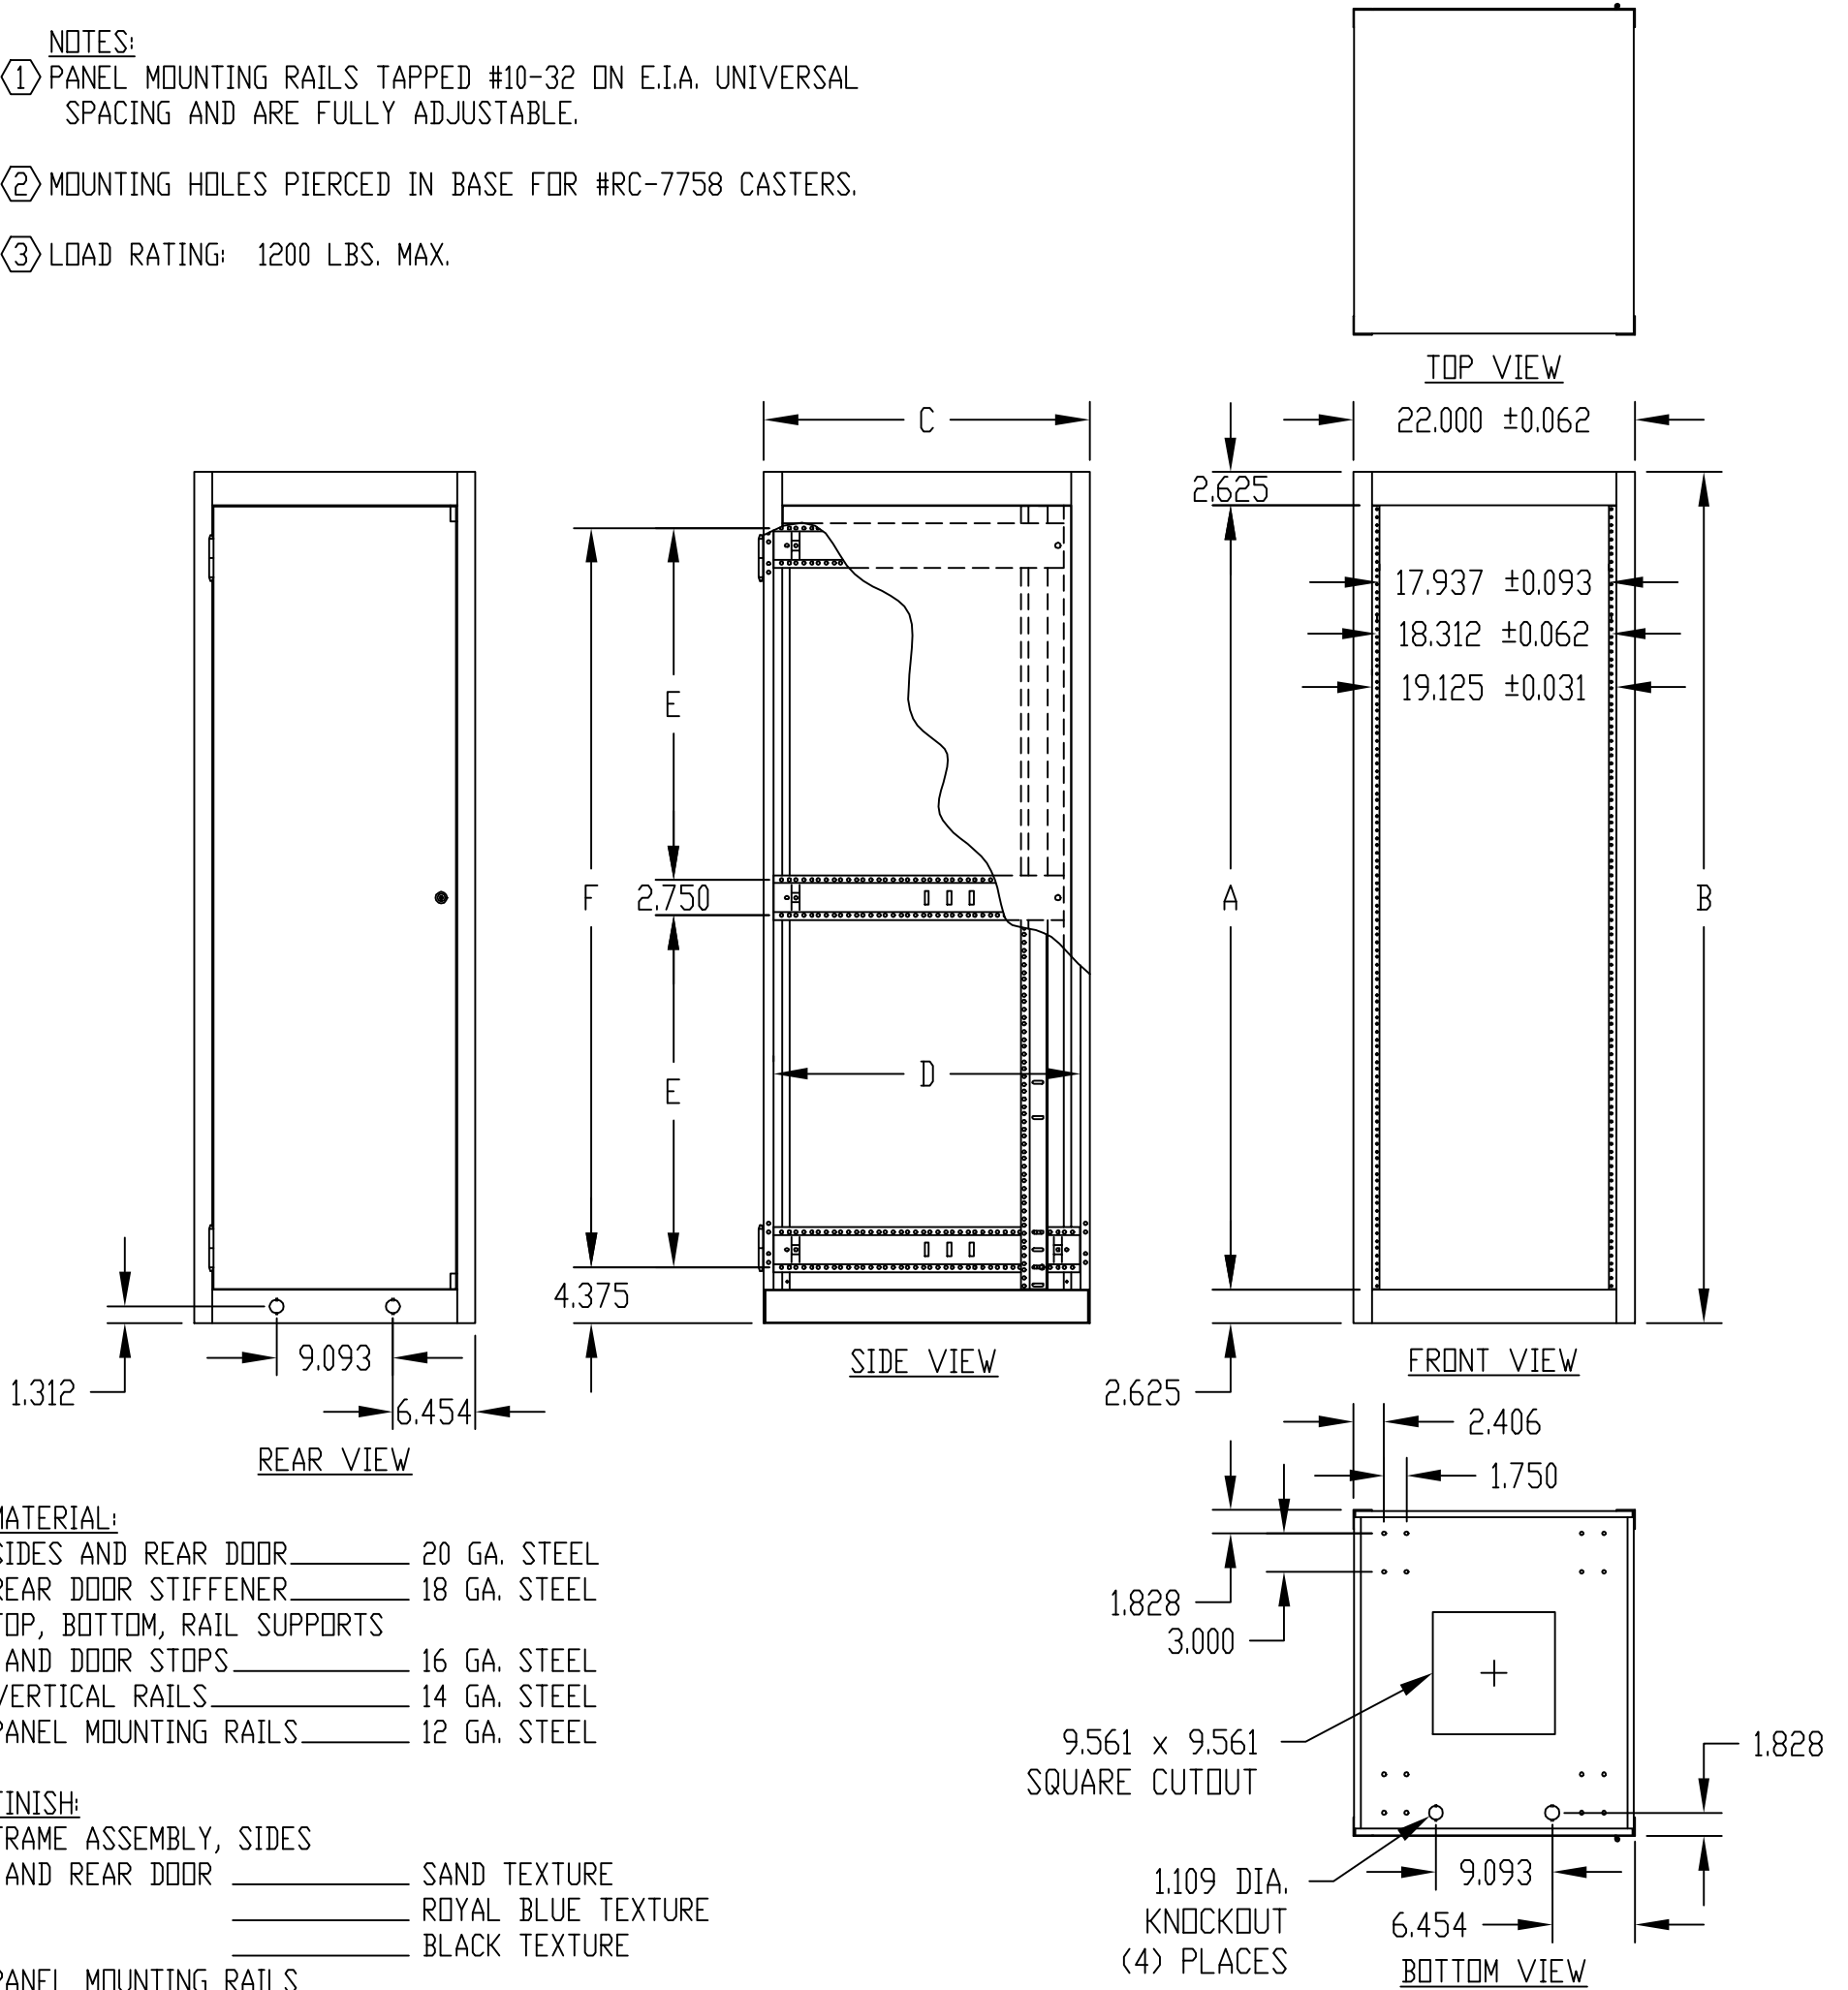

PART NAME	ECONOMIZER CABINET RACK (19" P.S.)	PART No.	ER-16502 thru ER-16526	REV. DATE	1-27-11
-----------	------------------------------------	----------	------------------------	-----------	---------

NOTES:

- ① PANEL MOUNTING RAILS TAPPED #10-32 ON E.I.A. UNIVERSAL SPACING AND ARE FULLY ADJUSTABLE.
- ② MOUNTING HOLES PIERCED IN BASE FOR #RC-7758 CASTERS.
- ③ LOAD RATING: 1200 LBS. MAX.

OPTIONAL ACCESSORIES

PART NO.	PANEL SPACE A	B	C	D	E	F	PANEL MTG. RAILS PART NO.	ECONOGLAS DOORS PART NO.
ER-16502	42.000	47.312	18.500	17.000	—	38.562	PMR-9450	V-9763-L
ER-16503	52.500	57.812			—	49.062	PMR-9451	V-9764-L
ER-16504	61.250	66.562			27.531	57.812	PMR-9452	V-9765-L
ER-16505	70.000	75.312			31.906	66.562	PMR-9453	V-9766-L
ER-16506	78.750	84.062	18.500	17.000	36.281	75.312	PMR-9454	V-9767-L
ER-16511	21.000	26.312	25.500	24.000	—	17.562	PMR-9448	V-9760-L
ER-16512	42.000	47.312			—	38.562	PMR-9450	V-9763-L
ER-16513	52.500	57.812			—	49.062	PMR-9451	V-9764-L
ER-16514	61.250	66.562			27.531	57.812	PMR-9452	V-9765-L
ER-16515	70.000	75.312			31.906	66.562	PMR-9453	V-9766-L
ER-16516	78.750	84.062	25.500	24.000	36.281	75.312	PMR-9454	V-9767-L
ER-16521	21.000	26.312	30.750	29.250	—	17.562	PMR-9448	V-9760-L
ER-16522	42.000	47.312			—	38.562	PMR-9450	V-9763-L
ER-16523	52.500	57.812			—	49.062	PMR-9451	V-9764-L
ER-16524	61.250	66.562			27.531	57.812	PMR-9452	V-9765-L
ER-16525	70.000	75.312			31.906	66.562	PMR-9453	V-9766-L
ER-16526	78.750	84.062	30.750	29.250	36.281	75.312	PMR-9454	V-9767-L