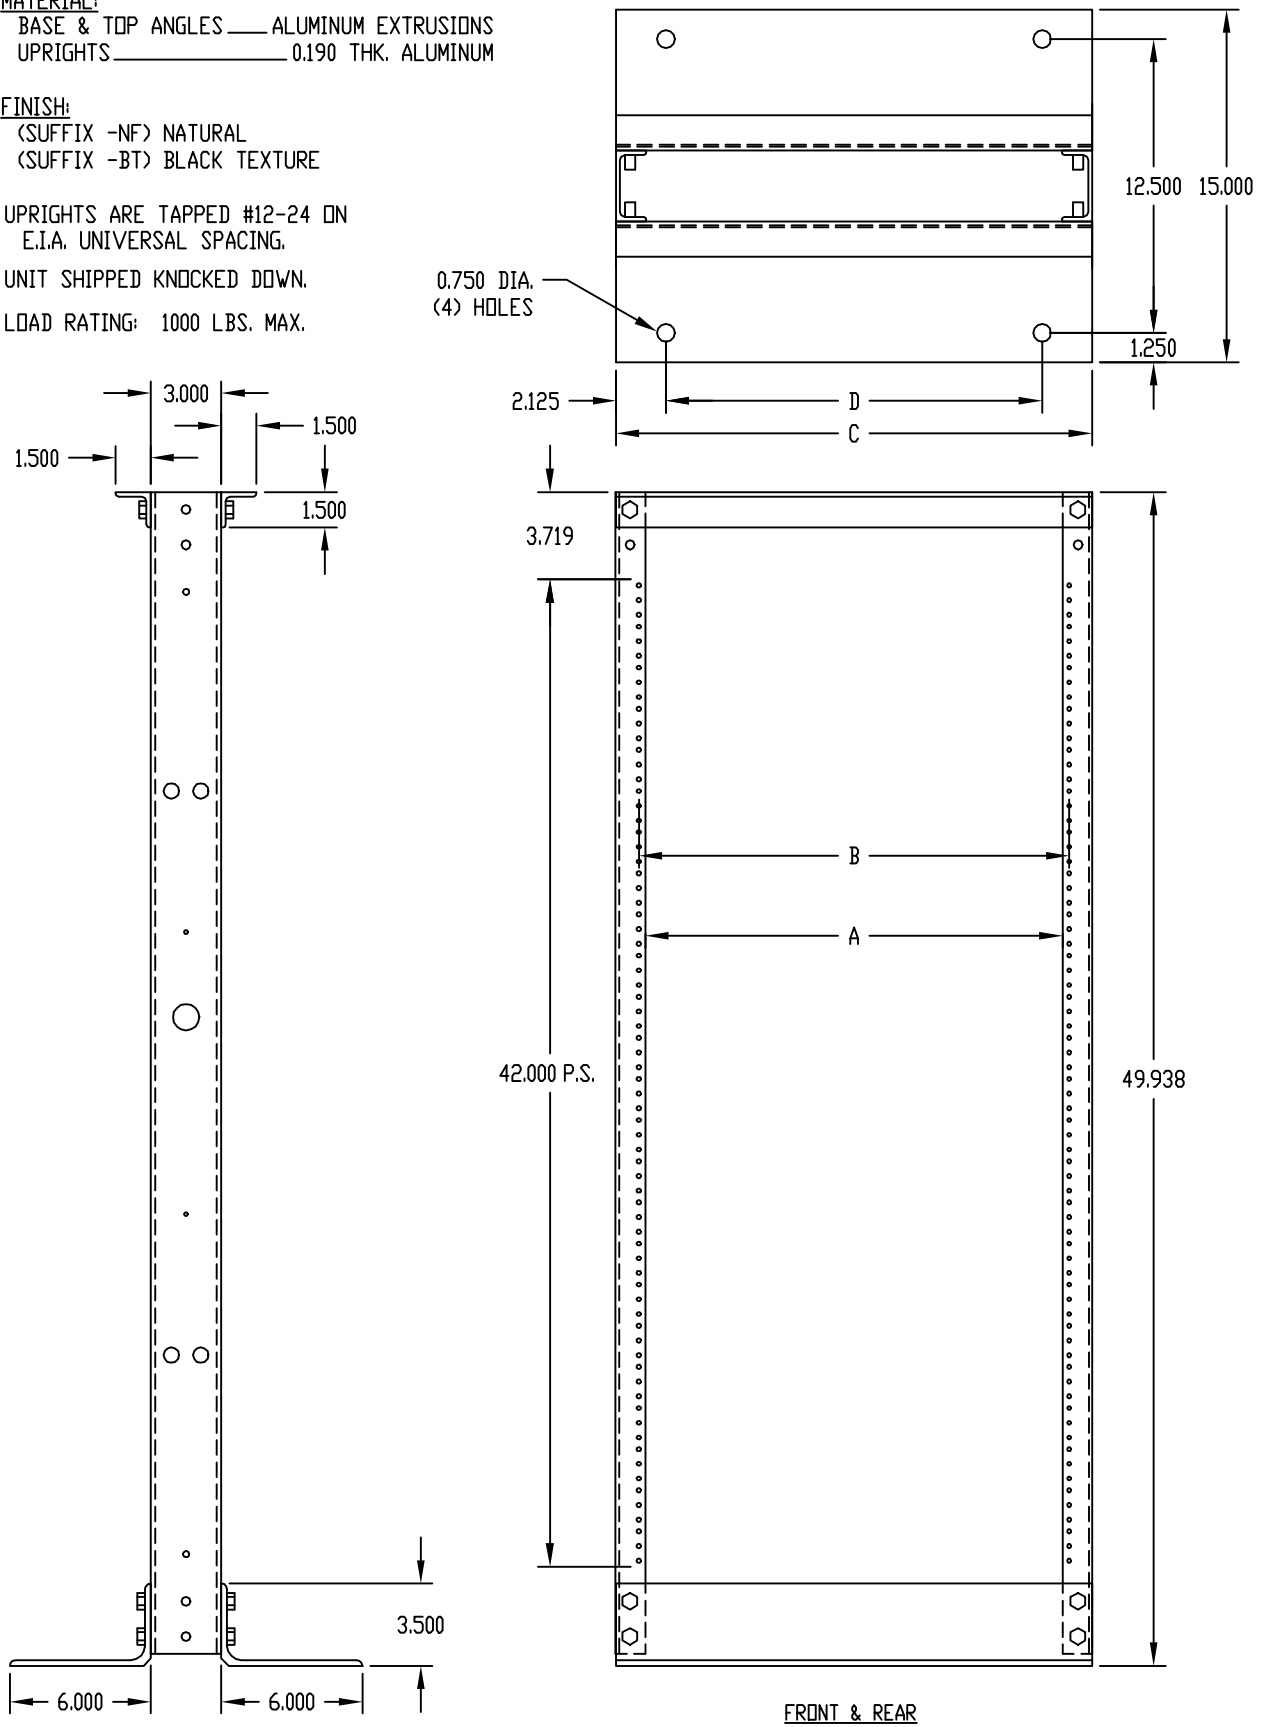

PART NAME

ALUMINUM RELAY RACK

PART No.

ARR-1276-NF & ARR-1276-BT
ARR-1296 NF & ARR-1296-BT

MATERIAL:

BASE & TOP ANGLES — ALUMINUM EXTRUSIONS
UPRIGHTS — 0.190 THK. ALUMINUM

FINISH:

(SUFFIX -NF) NATURAL
(SUFFIX -BT) BLACK TEXTURE

UPRIGHTS ARE TAPPED #12-24 DN
E.I.A. UNIVERSAL SPACING.

UNIT SHIPPED KNOCKED DOWN.

LOAD RATING: 1000 LBS. MAX.

PART NO.	PANEL SPACE	OVERALL HEIGHT	A	B	C	D
ARR-1276-NF	42.000	49.938	17.752	18.312	20.250	16.000
ARR-1276-BT	42.000	49.938	17.752	18.312	20.250	16.000
ARR-1296-NF	42.000	49.938	21.752	22.312	24.250	20.000
ARR-1296-BT	42.000	49.938	21.752	22.312	24.250	20.000