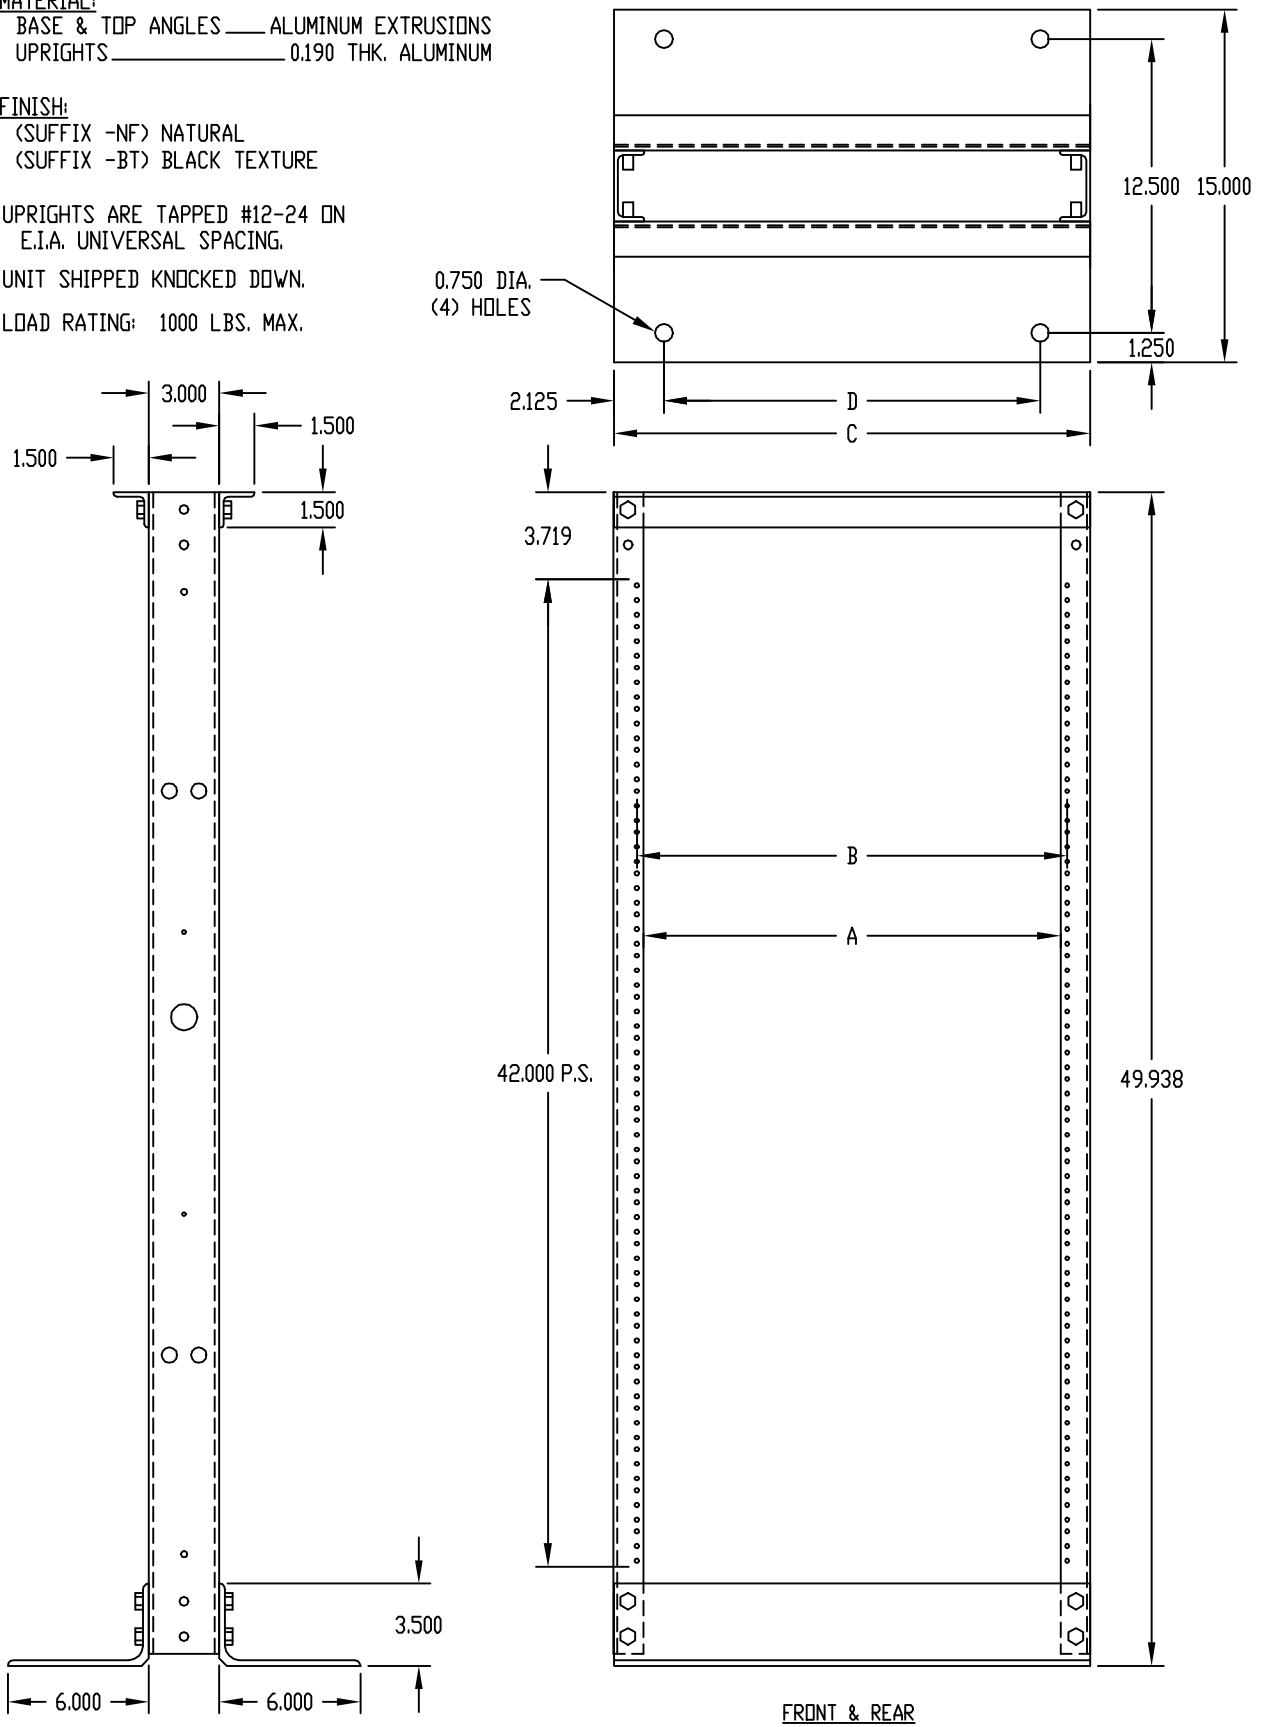

PART NAME

ALUMINUM RELAY RACK

PART No.

ARR-1276-NF & ARR-1276-BT
ARR-1296 NF & ARR-1296-BT

MATERIAL:

BASE & TOP ANGLES — ALUMINUM EXTRUSIONS
UPRIGHTS — 0.190 THK. ALUMINUM

FINISH:

(SUFFIX -NF) NATURAL
(SUFFIX -BT) BLACK TEXTURE

UPRIGHTS ARE TAPPED #12-24 DN
E.I.A. UNIVERSAL SPACING.

UNIT SHIPPED KNOCKED DOWN.

LOAD RATING: 1000 LBS. MAX.

PART NO.	PANEL SPACE	OVERALL HEIGHT	A	B	C	D
ARR-1276-NF	42.000	49.938	17.752	18.312	20.250	16.000
ARR-1276-BT	42.000	49.938	17.752	18.312	20.250	16.000
ARR-1296-NF	42.000	49.938	21.752	22.312	24.250	20.000
ARR-1296-BT	42.000	49.938	21.752	22.312	24.250	20.000