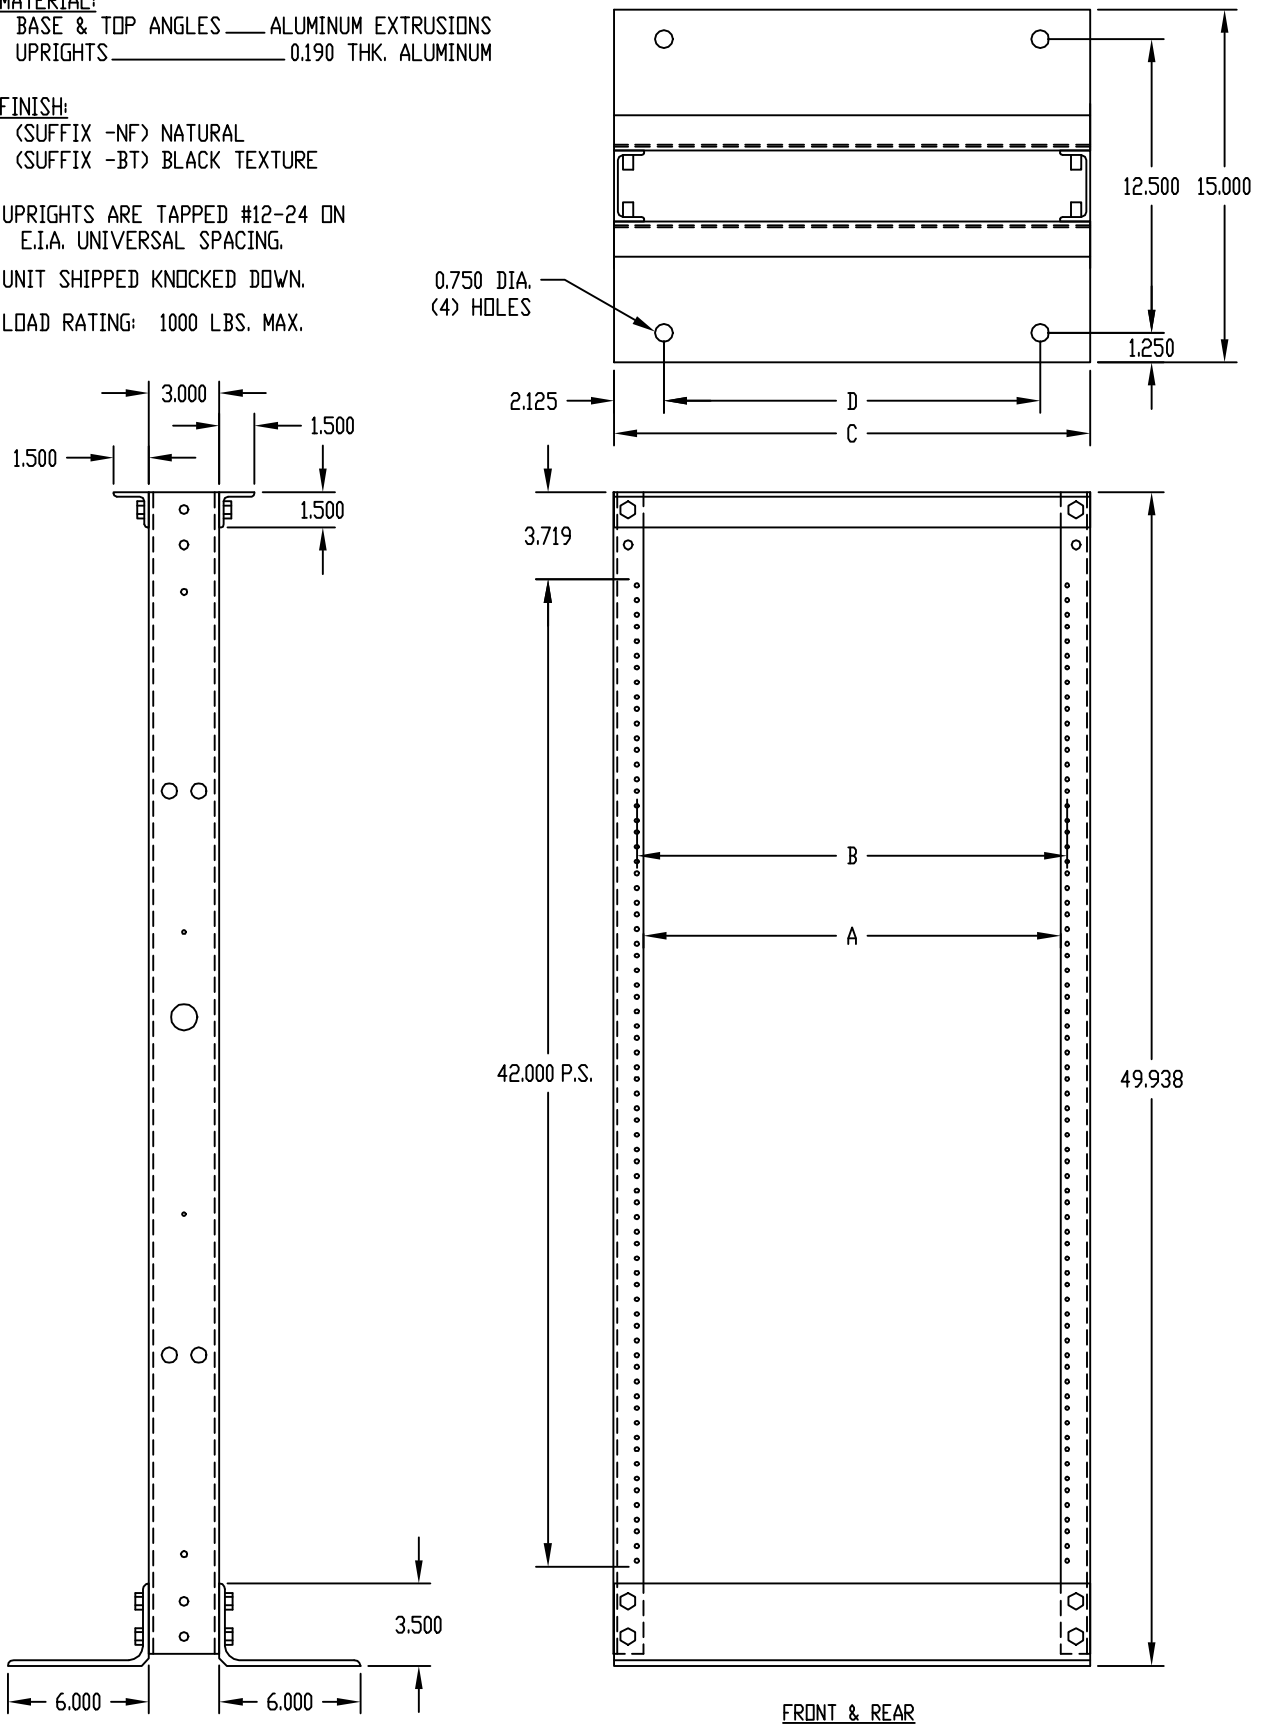

PART NAME

ALUMINUM RELAY RACK

PART No.

ARR-1276-NF & ARR-1276-BT  
ARR-1296 NF & ARR-1296-BT

MATERIAL:

BASE & TOP ANGLES — ALUMINUM EXTRUSIONS  
UPRIGHTS — 0.190 THK. ALUMINUM

FINISH:

(SUFFIX -NF) NATURAL  
(SUFFIX -BT) BLACK TEXTURE

UPRIGHTS ARE TAPPED #12-24 DN  
E.I.A. UNIVERSAL SPACING.

UNIT SHIPPED KNOCKED DOWN.

LOAD RATING: 1000 LBS. MAX.

PART NO.	PANEL SPACE	OVERALL HEIGHT	A	B	C	D
ARR-1276-NF	42.000	49.938	17.752	18.312	20.250	16.000
ARR-1276-BT	42.000	49.938	17.752	18.312	20.250	16.000
ARR-1296-NF	42.000	49.938	21.752	22.312	24.250	20.000
ARR-1296-BT	42.000	49.938	21.752	22.312	24.250	20.000