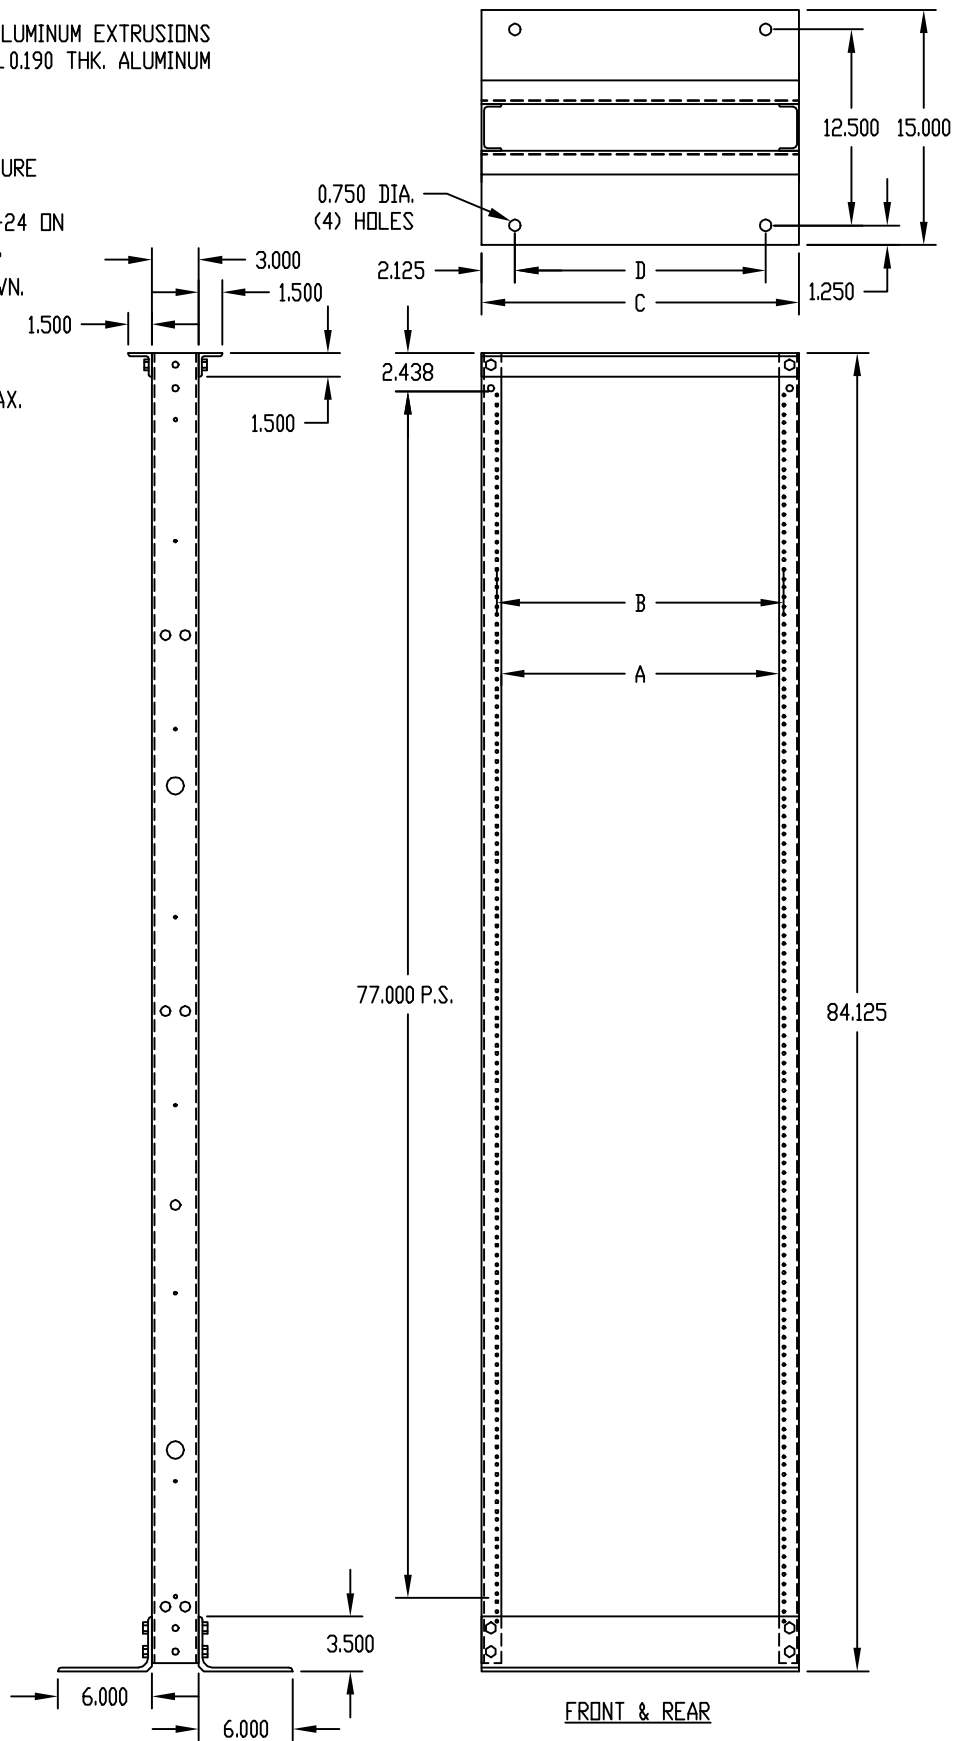

PART NAME

ALUMINUM RELAY RACK

PART No.

ARR-1272-NF & ARR-1272-BT
ARR-1294 NF & ARR-1294-BT

MATERIAL:

BASE & TOP ANGLES — ALUMINUM EXTRUSIONS
UPRIGHTS — 0.190 THK. ALUMINUM

FINISH:

(SUFFIX -NF) NATURAL
(SUFFIX -BT) BLACK TEXTURE

UPRIGHTS ARE TAPPED #12-24 DN
E.I.A. UNIVERSAL SPACING.

UNIT SHIPPED KNOCKED DOWN.

LOAD RATING: 1000 LBS. MAX.

PART NO.	PANEL SPACE	OVERALL HEIGHT	A	B	C	D
ARR-1272-NF	77.000	84.125	17.752	18.312	20.250	16.000
ARR-1272-BT	77.000	84.125	17.752	18.312	20.250	16.000
ARR-1294-NF	77.000	84.125	21.752	22.312	24.250	20.000
ARR-1294-BT	77.000	84.125	21.752	22.312	24.250	20.000