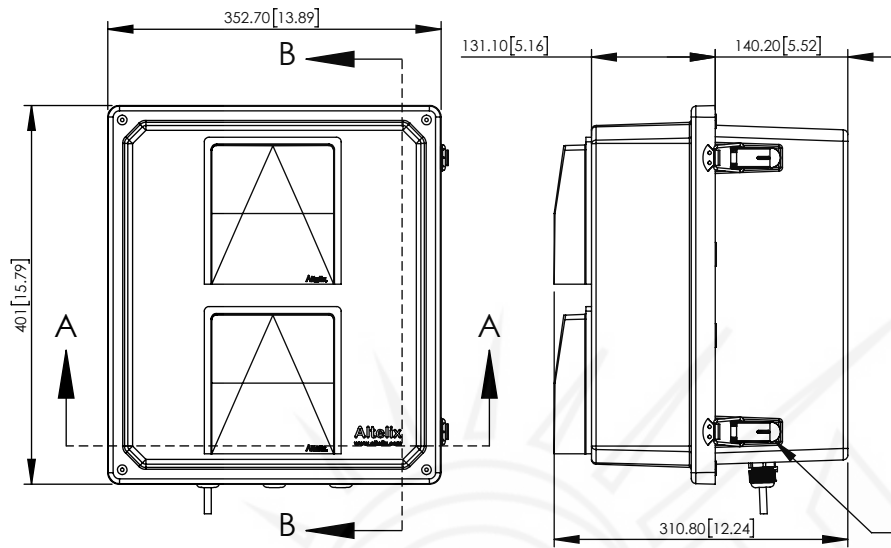

SECTION B-B

STAINLESS STEEL LATCHES
Ø5.96 [0.23] PADLOCK EYE

POWER CORD

M5-0.8
THREADED INSERT

LID REMOVED

CABLE GLANDS

STAINLESS STEEL
PIANO HINGE

SECTION A-A

N.T.S.

NOTE:

- NEMA RATED TYPE 3R, 3RX/IP24
(ENCLOSURE PORTS MUST BE PROPERLY SEALED TO MAINTAIN NEMA RATING)
- FLAME RATED UL94-5V

NO.	DESCRIPTION	MATERIAL	FINISH	QTY.
8	-	-	-	-
7	-	-	-	-
6	-	-	-	-
5	-	-	-	-
4	-	-	-	-
3	-	-	-	-
2	-	-	-	-
1	NEMA ENCLOSURE	FRP	-	1

UNLESS OTHERWISE SPECIFIED:
DIMENSIONS ARE IN MILLIMETERS.
DIMENSIONS IN [] ARE IN INCHES AND
ARE FOR CUSTOMER REFERENCE ONLY.

TOLERANCES FOR MILLIMETERS:
0.5-8mm ± 0.20mm
8-30mm ± 0.40mm
30-120mm ± 0.50mm

TASK	NAME	DATE
DRAWN BY	W. Burns	08/24/23
CHECKED	N. Colucci	9/6/23
APPROVED	-	-

Altelix
www.altelix.com

1201 Clint Moore Road
Boca Raton, FL 33487
TEL: 561-660-WIFI

PART DESCRIPTION		
14 X 12 X 10 NEMA ENCLOSURE WITH FAN, 120VAC AND POWER CORD		
PART NUMBER	NF141210VFA1C	
DRAWING NUMBER	DRW-NF141210VFA1C	
SCALE:	1:8	REV: A
		SHEET 1 OF 1