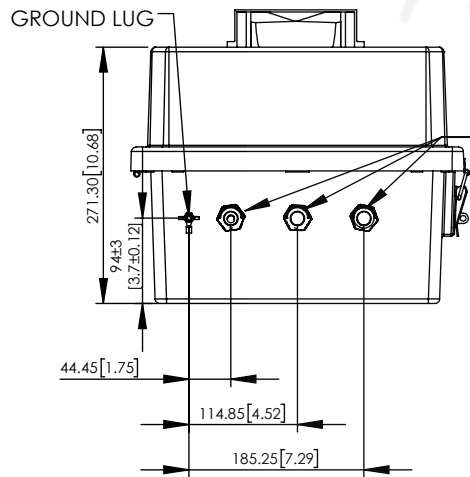

SECTION B-B

STAINLESS STEEL LATCHES
Ø5.96 [0.23] PADLOCK EYE

POWER CORD

M5-0.8
THREADED INSERT

LID REMOVED

CABLE GLANDS

STAINLESS STEEL
PIANO HINGE

SECTION A-A

N.T.S.

NOTE:

- NEMA RATED TYPE 3R, 3RX/IP24
(ENCLOSURE PORTS MUST BE PROPERLY SEALED TO MAINTAIN NEMA RATING)
- FLAME RATED UL94-5V

NO.	DESCRIPTION	MATERIAL	FINISH	QTY.
8	-	-	-	-
7	-	-	-	-
6	-	-	-	-
5	-	-	-	-
4	-	-	-	-
3	-	-	-	-
2	-	-	-	-
1	NEMA ENCLOSURE	FRP	-	1

UNLESS OTHERWISE SPECIFIED:
DIMENSIONS ARE IN MILLIMETERS.
DIMENSIONS IN [] ARE IN INCHES AND
ARE FOR CUSTOMER REFERENCE ONLY.

TOLERANCES FOR MILLIMETERS:
0.5-8mm ± 0.20mm
8-30mm ± 0.40mm
30-120mm ± 0.50mm

TASK	NAME	DATE
DRAWN BY	W. Burns	08/24/23
CHECKED	N. Colucci	9/6/23
APPROVED	-	-

Altelix
www.altelix.com

1201 Clint Moore Road
Boca Raton, FL 33487
TEL: 561-660-WIFI

PART DESCRIPTION		
14 X 12 X 10 NEMA ENCLOSURE WITH FAN, 120VAC AND POWER CORD		
PART NUMBER	NF141210VFA1C	
DRAWING NUMBER	DRW-NF141210VFA1C	
SCALE:	1:8	REV: A
		SHEET 1 OF 1