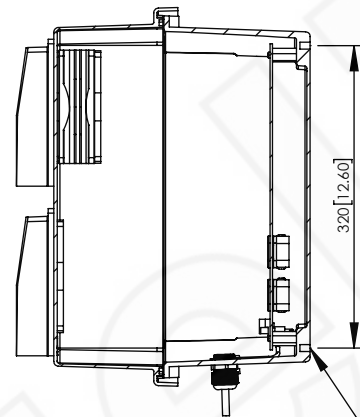

SECTION B-B

STAINLESS STEEL LATCHES
Ø5.96 [0.23] PADLOCK EYE

POWER CORD

M5-0.8
THREADED INSERT

LID REMOVED

CABLE GLANDS

STAINLESS STEEL
PIANO HINGE

SECTION A-A

UNLESS OTHERWISE SPECIFIED:
DIMENSIONS ARE IN MILLIMETERS.
DIMENSIONS IN [] ARE IN INCHES AND
ARE FOR CUSTOMER REFERENCE ONLY.

TOLERANCES FOR MILLIMETERS:
0.5-8mm ± 0.20mm
8-30mm ± 0.40mm
30-120mm ± 0.50mm

TASK	NAME	DATE
DRAWN BY	W. Burns	08/24/23
CHECKED	N. Colucci	9/6/23
APPROVED	-	-

Altelix
www.altelix.com

1201 Clint Moore Road
Boca Raton, FL 33487
TEL: 561-660-WIFI

PART DESCRIPTION		
14 X 12 X 10 NEMA ENCLOSURE WITH FAN, 120VAC AND POWER CORD		
PART NUMBER	NF141210VFA1C	
DRAWING NUMBER	DRW-NF141210VFA1C	
SCALE:	1:8	REV: A
		SHEET 1 OF 1