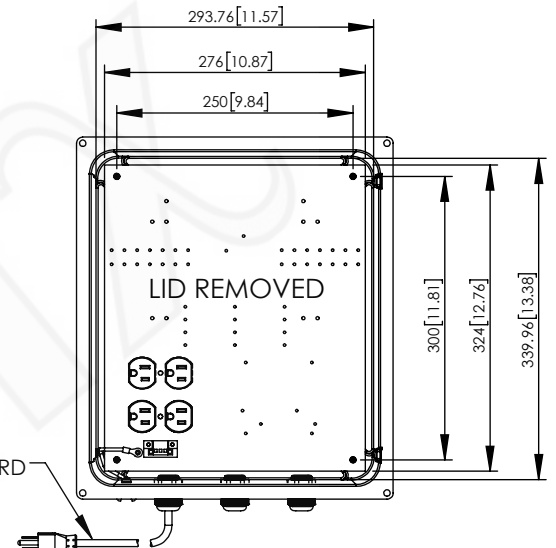

SECTION B-B

STAINLESS STEEL LATCHES
Ø5.96 [0.23] PADLOCK EYE

POWER CORD

M5-0.8
THREADED INSERT

LID REMOVED

CABLE GLANDS

STAINLESS STEEL
PIANO HINGE

SECTION A-A

N.T.S.

NOTE:

- NEMA RATED TYPE 3R, 3RX/IP24
(ENCLOSURE PORTS MUST BE PROPERLY SEALED TO MAINTAIN NEMA RATING)
- FLAME RATED UL94-5V

NO.	DESCRIPTION	MATERIAL	FINISH	QTY.
8	-	-	-	-
7	-	-	-	-
6	-	-	-	-
5	-	-	-	-
4	-	-	-	-
3	-	-	-	-
2	-	-	-	-
1	NEMA ENCLOSURE	FRP	-	1

UNLESS OTHERWISE SPECIFIED:
DIMENSIONS ARE IN MILLIMETERS.
DIMENSIONS IN [] ARE IN INCHES AND
ARE FOR CUSTOMER REFERENCE ONLY.

TOLERANCES FOR MILLIMETERS:
0.5-8mm ± 0.20mm
8-30mm ± 0.40mm
30-120mm ± 0.50mm

TASK	NAME	DATE
DRAWN BY	W. Burns	08/24/23
CHECKED	N. Colucci	9/6/23
APPROVED	-	-

Altelix
www.altelix.com

1201 Clint Moore Road
Boca Raton, FL 33487
TEL: 561-660-WIFI

PART DESCRIPTION		
14 X 12 X 10 NEMA ENCLOSURE WITH FAN, 120VAC AND POWER CORD		
PART NUMBER	NF141210VFA1C	
DRAWING NUMBER	DRW-NF141210VFA1C	
SCALE:	1:8	REV: A
		SHEET 1 OF 1