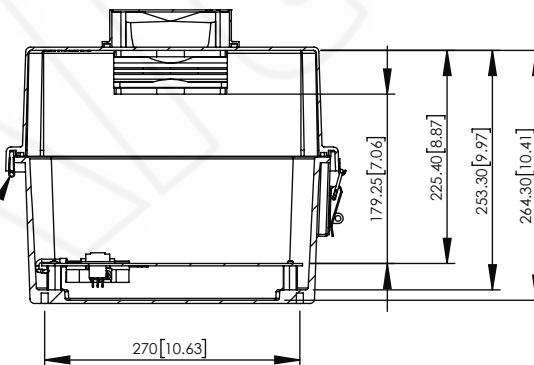

SECTION B-B

STAINLESS STEEL LATCHES
Ø5.96 [0.23] PADLOCK EYE

POWER CORD

M5-0.8
THREADED INSERT

LID REMOVED

CABLE GLANDS

STAINLESS STEEL
PIANO HINGE

SECTION A-A

N.T.S.

NOTE:

- NEMA RATED TYPE 3R, 3RX/IP24
(ENCLOSURE PORTS MUST BE PROPERLY SEALED TO MAINTAIN NEMA RATING)
- FLAME RATED UL94-5V

NO.	DESCRIPTION	MATERIAL	FINISH	QTY.
8	-	-	-	-
7	-	-	-	-
6	-	-	-	-
5	-	-	-	-
4	-	-	-	-
3	-	-	-	-
2	-	-	-	-
1	NEMA ENCLOSURE	FRP	-	1

UNLESS OTHERWISE SPECIFIED:
DIMENSIONS ARE IN MILLIMETERS.
DIMENSIONS IN [] ARE IN INCHES AND
ARE FOR CUSTOMER REFERENCE ONLY.

TOLERANCES FOR MILLIMETERS:
0.5-8mm ± 0.20mm
8-30mm ± 0.40mm
30-120mm ± 0.50mm

TASK	NAME	DATE
DRAWN BY	W. Burns	08/24/23
CHECKED	N. Colucci	9/6/23
APPROVED	-	-

Altelix
www.altelix.com

1201 Clint Moore Road
Boca Raton, FL 33487
TEL: 561-660-WIFI

PART DESCRIPTION		
14 X 12 X 10 NEMA ENCLOSURE WITH FAN, 120VAC AND POWER CORD		
PART NUMBER	NF141210VFA1C	
DRAWING NUMBER	DRW-NF141210VFA1C	
SCALE:	1:8	REV: A
		SHEET 1 OF 1