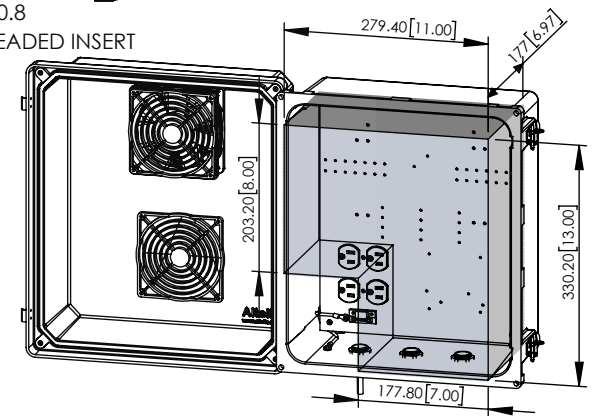

SECTION B-B

STAINLESS STEEL LATCHES
Ø5.96 [0.23] PADLOCK EYE

POWER CORD

M5-0.8
THREADED INSERT

LID REMOVED

CABLE GLANDS

STAINLESS STEEL
PIANO HINGE

SECTION A-A

N.T.S.

NOTE:

- NEMA RATED TYPE 3R, 3RX/IP24
(ENCLOSURE PORTS MUST BE PROPERLY SEALED TO MAINTAIN NEMA RATING)
- FLAME RATED UL94-5V

NO.	DESCRIPTION	MATERIAL	FINISH	QTY.
8	-	-	-	-
7	-	-	-	-
6	-	-	-	-
5	-	-	-	-
4	-	-	-	-
3	-	-	-	-
2	-	-	-	-
1	NEMA ENCLOSURE	FRP	-	1

UNLESS OTHERWISE SPECIFIED:
DIMENSIONS ARE IN MILLIMETERS.
DIMENSIONS IN [] ARE IN INCHES AND
ARE FOR CUSTOMER REFERENCE ONLY.

TOLERANCES FOR MILLIMETERS:
0.5-8mm ± 0.20mm
8-30mm ± 0.40mm
30-120mm ± 0.50mm

TASK	NAME	DATE
DRAWN BY	W. Burns	08/24/23
CHECKED	N. Colucci	9/6/23
APPROVED	-	-

Altelix
www.altelix.com

1201 Clint Moore Road
Boca Raton, FL 33487
TEL: 561-660-WIFI

PART DESCRIPTION		
14 X 12 X 10 NEMA ENCLOSURE WITH FAN, 120VAC AND POWER CORD		
PART NUMBER	NF141210VFA1C	
DRAWING NUMBER	DRW-NF141210VFA1C	
SCALE:	1:8	REV: A
		SHEET 1 OF 1