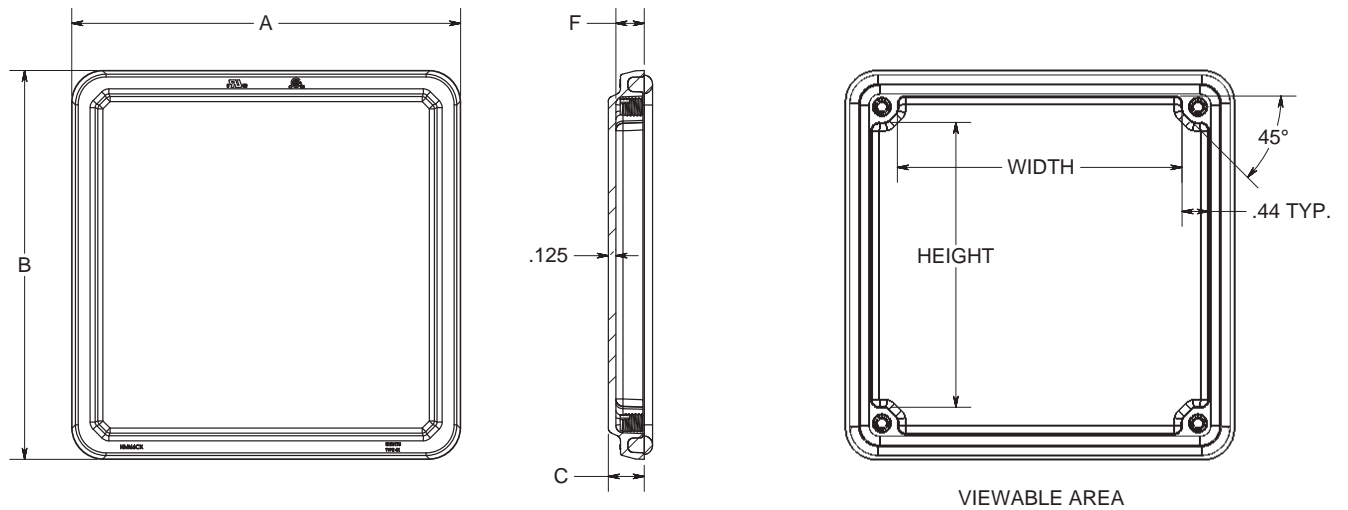

Note: For use on flat surfaces of NEMA Types 1, 3, 3R, 4, 4X, 12 or 13 enclosures

Part No.	Frame Size Inside Dimensions			Usable Depth F	Max Viewing Area		Nom. Wall Thickness
	A	B	C		Width	Height	
AMHMI66CX	6.5	6.5	0.6	0.47	5.64	5.64	0.125
	165mm	165mm	15mm	12mm	143mm	143mm	3mm
AMHMI95CX	7.25	10	0.6	0.47	5.55	9.14	0.125
	184mm	254mm	15mm	12mm	141mm	232mm	3mm
AMHMI138CX	9.7	14.7	0.6	0.47	8	13	0.125
	246mm	373mm	15mm	12mm	203mm	330mm	3mm

All dimensions are in inches unless otherwise noted