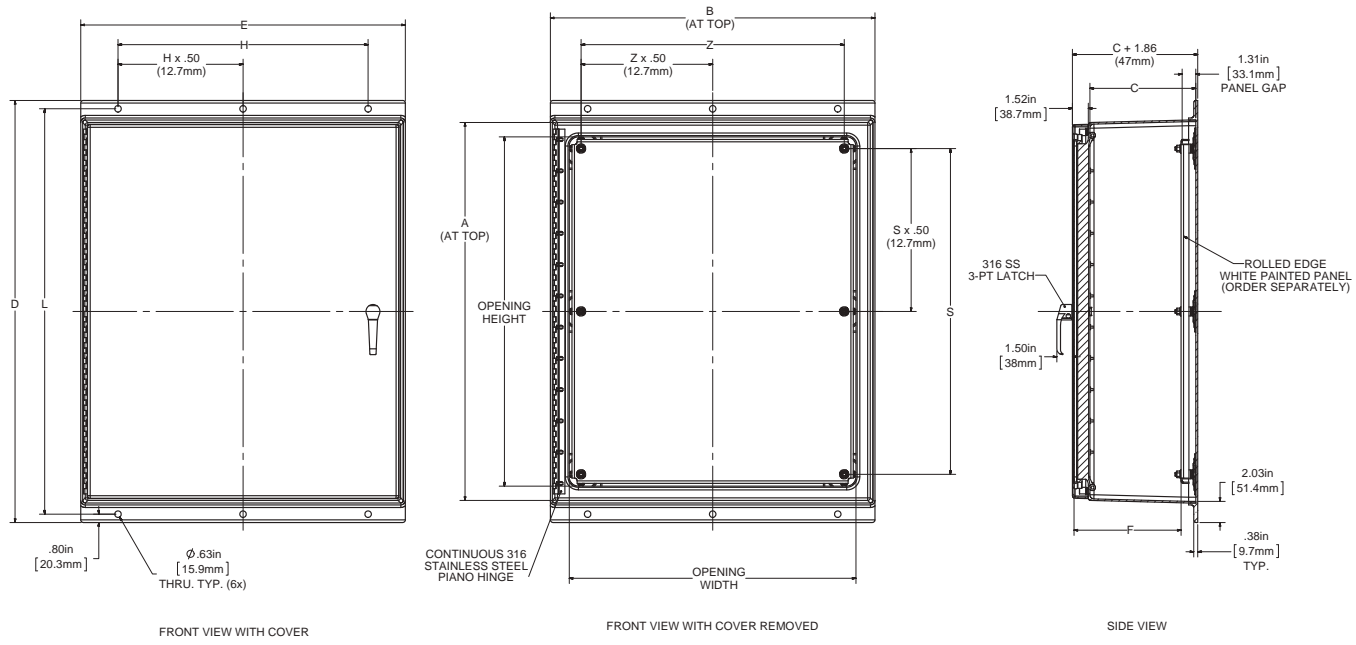

NOM. .150 (3.8mm) WALL THICKNESS

Part No.	Box Size At Top			Overall Box Dimensions		Usable Depth	Flange Mount		Opening		Panel Studs		Panel Size				
	A	B	C	D	E		F	H	L	Ht.	Wid.	Studs	S	Z	Ht.	Wid.	P/N
AM363016L3PT	36.05	30.05	14.16	40.50	31.15	14.27	24.00	38.90	33.51	27.51	6	31.26	25.25	33.00	27.00	P3630CS	
	916mm	763mm	360mm	1,029mm	791mm	362mm	610mm	988mm	851mm	699mm		794mm	641mm	838mm	686mm		
AM363612L3PT	36.25	36.25	10.16	40.50	37.15	10.27	30.00	38.90	33.51	33.51	8	31.26	31.26	33.00	33.00	P3636CS	
	921mm	921mm	258mm	1,029mm	944mm	261mm	762mm	988mm	851mm	851mm		794mm	794mm	838mm	838mm		
AM363616L3PT	36.05	36.05	14.16	40.50	37.15	14.27	30.00	38.90	33.51	33.51	8	31.26	31.26	33.00	33.00	P3636CS	
	916mm	916mm	360mm	1,029mm	944mm	362mm	762mm	988mm	851mm	851mm		794mm	794mm	838mm	838mm		
AM483612L3PT	48.25	36.25	10.16	52.50	37.15	10.27	30.00	50.90	45.51	33.51	8	43.26	31.26	45.00	33.00	P4836CS	
	1,228mm	921mm	258mm	1,334mm	944mm	261mm	762mm	1,293mm	1,156mm	851mm		1,099mm	794mm	1,143mm	838mm		
AM483616L3PT	48.05	36.05	14.16	52.50	37.15	14.27	30.00	50.90	45.51	33.51	8	43.26	31.26	45.00	33.00	P4836CS	
	1,220mm	916mm	360mm	1,334mm	944mm	362mm	762mm	1,293mm	1,156mm	851mm		1,099mm	794mm	1,143mm	838mm		
AM603612L3PT	60.25	36.25	10.16	64.50	37.15	10.27	30.00	62.90	57.51	33.51	8	55.26	31.26	57.00	33.00	P6036CS	
	1,530mm	921mm	258mm	1,638mm	944mm	261mm	762mm	1,598mm	1,461mm	851mm		1,404mm	794mm	1,448mm	838mm		
AM603616L3PT	60.05	36.05	14.16	64.50	37.15	14.27	30.00	62.90	57.51	33.51	8	55.26	31.26	57.00	33.00	P6036CS	
	1,525mm	915mm	360mm	1,638mm	944mm	362mm	762mm	1,598mm	1,461mm	851mm		1,404mm	794mm	1,448mm	838mm		

All dimensions are in inches unless otherwise noted

Data subject to change without notice